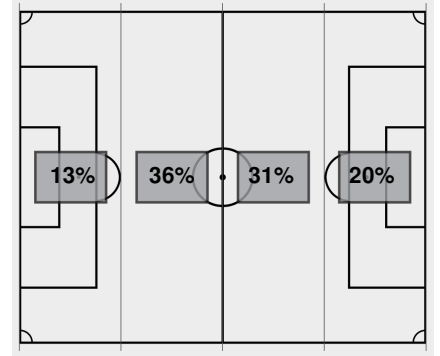

Cautions and ejections:

YC - Mississippi St. #26 70:45; YC - Mississippi St. #9 79:31

Official Soccer Box Score - Final
Kentucky vs Mississippi St.
 10/24/2024 MSU Soccer Field, Starkville
 2024-25 Women's Soccer

Offsides: Kentucky 0, Mississippi St. 1.

Attacking Direction →

4	TOTAL SHOTS	8
1	SHOTS ON TARGET	3
2	SAVES	1
2	CORNERS	3
0	OFFSIDES	1
0	YELLOW CARDS	2
0	RED CARDS	0
49%	POSSESSION TOTAL	51%

← Attacking Direction