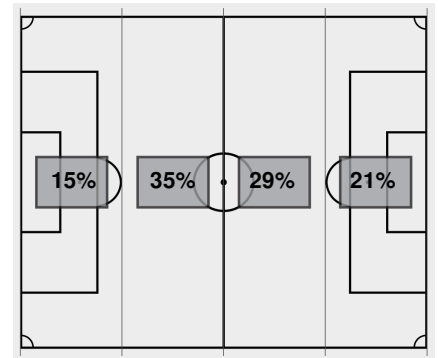

_____
Official's signature