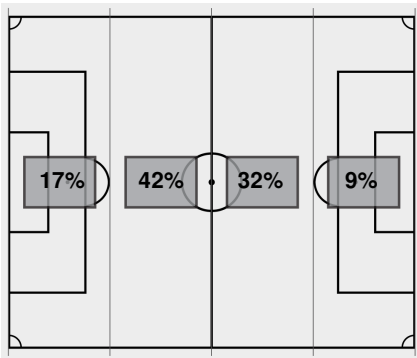

Official Soccer Box Score - First Half
Kentucky vs Mississippi St.
10/24/2024 MSU Soccer Field, Starkville
2024-25 Women's Soccer

Match Time: 6:30 PM
Match Duration: 02:10
Attendance: 2867

Officials: Elvis Mahmutovic, Sam Bilbo, Laadi Issaka, Dean Morgan

0	TOTAL SHOTS	3
0	SHOTS ON TARGET	1
0	SAVES	0
0	CORNERS	1
0	OFFSIDES	0
0	YELLOW CARDS	0
0	RED CARDS	0
49%	POSSESSION TOTAL	51%