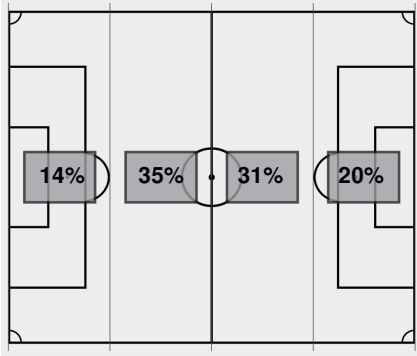

Official Soccer Box Score - Final
Kentucky vs Mississippi St.
10/24/2024 MSU Soccer Field, Starkville
2024-25 Women's Soccer

Match Time: 6:30 PM
Match Duration: 02:10
Attendance: 2867

Officials: Elvis Mahmutovic, Sam Bilbo, Laadi Issaka, Dean Morgan

Stadium: MSU Soccer Field

Officials: Referee: Elvis Mahmutovic; Asst. Referee: Sam Bilbo; Laadi Issaka; Alt. Official: Dean Morgan;

Offsides: Kentucky 0, Mississippi St. 1.

Attacking Direction →

4	TOTAL SHOTS	8
1	SHOTS ON TARGET	3
2	SAVES	1
2	CORNERS	3
0	OFFSIDES	1
0	YELLOW CARDS	2
0	RED CARDS	0
49%	POSSESSION TOTAL	51%