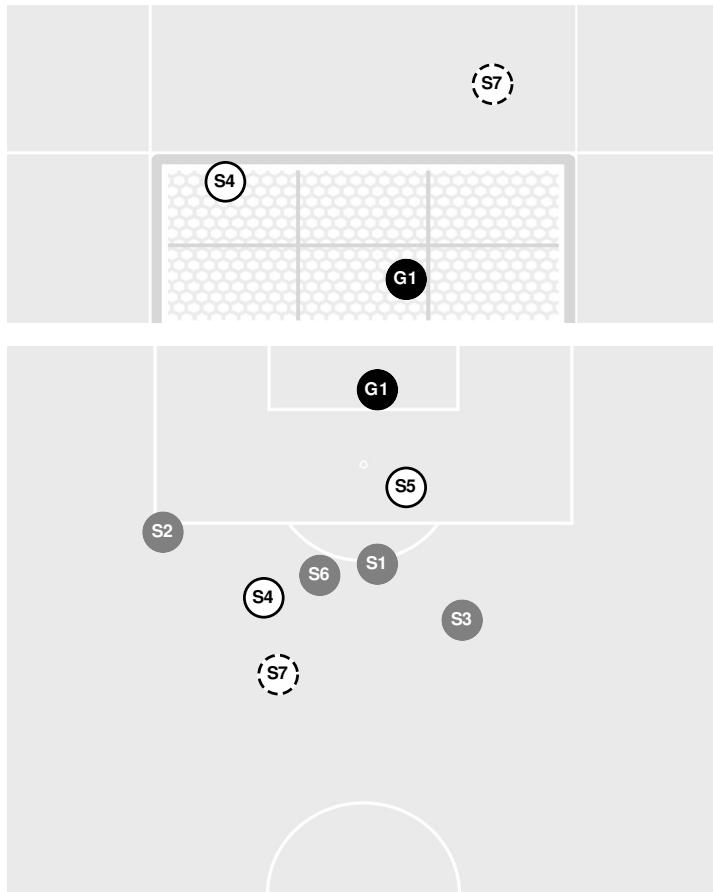

KENTUCKY 0, MISSISSIPPI ST. 0

Official Soccer Shot Chart - Final
Kentucky vs Mississippi St.
 10/24/2024 MSU Soccer Field, Starkville
 2024-25 Women's Soccer

Match Time: 6:30 PM
Match Duration: 02:10
Attendance: 2867

Officials: Elvis Mahmutovic, Sam Bilbo, Laadi Issaka, Dean Morgan

Shots by Half Intervals		1st Half	2nd Half
Mississippi St.		3	5
Kentucky		0	4

Shot Chart

MISSISSIPPI ST.

KENTUCKY

Shot Off Target Shot On Target Blocked Goal / Own Goal