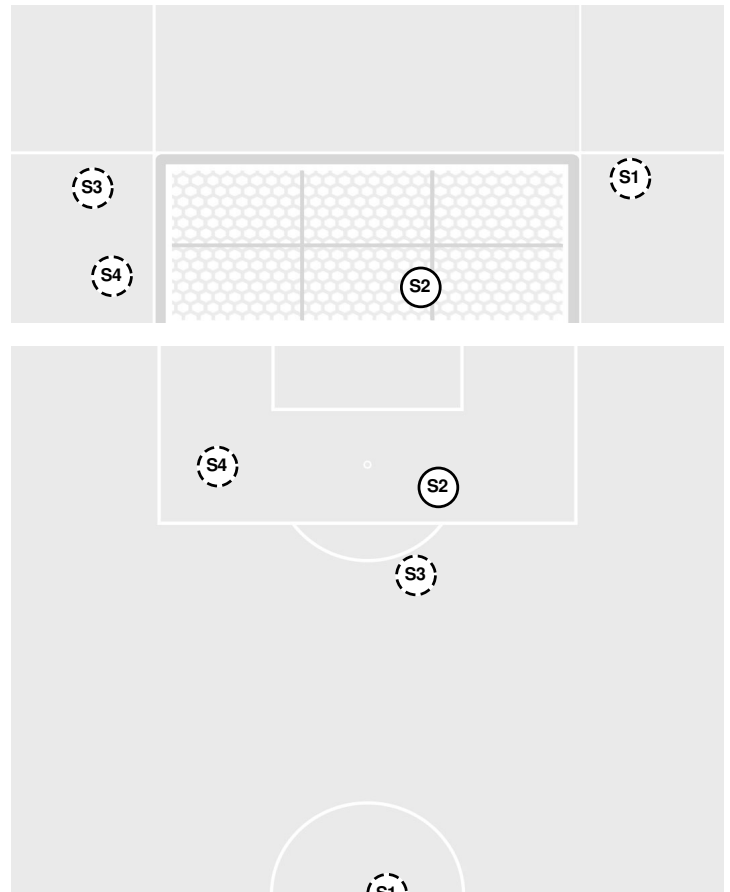

Officials: Elvis Mahmutovic, Sam Bilbo, Laadi Issaka, Dean Morgan

Shots by Half Intervals		1st Half	2nd Half
Mississippi St.		3	5
Kentucky		0	4

Shot Chart

MISSISSIPPI ST.

KENTUCKY

Shot Off Target Shot On Target Blocked Goal / Own Goal

Shot Summary

MISSISSIPPI ST.

No	Time	Player	Description
S1	1'	29, Aitana Martinez-Montoya	Blocked
G1	25'	19, Kennedy Husbands	Goal
S2	30'	5, Ally Perry	Blocked
S3	48'	27, Zoe Main	Blocked
S4	51'	5, Ally Perry	Saved
S5	51'	16, Rylie Combs	Saved
S6	61'	5, Ally Perry	Blocked
S7	76'	9, Elle McCaslin	Shot Off Target