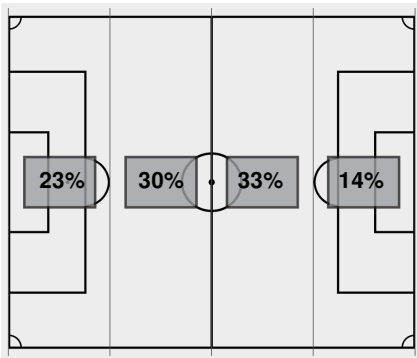

Official Soccer Box Score - First Half
Auburn vs Kentucky
 10/18/2024 Bell Soccer Complex, Lexington, Kentucky
 2024-25 Women's Soccer

Match Time: 7:30 PM
Match Duration: 01:54
Attendance: 662

Officials: Katherine McCormick, Jessica Carnevale, Maggie Short, Jaclyn Williams