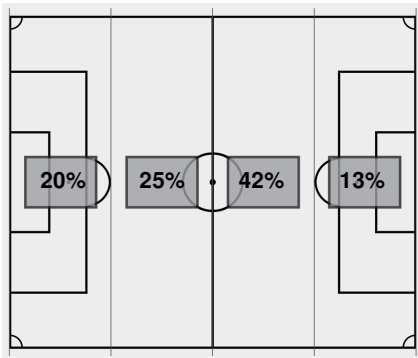

Official Soccer Box Score - Final

Auburn vs Kentucky

10/18/2024 Bell Soccer Complex, Lexington, Kentucky
2024-25 Women's Soccer

Match Time: 7:30 PM

Match Duration: 01:54

Attendance: 662

Officials: Katherine McCormick, Jessica Carnevale, Maggie Short, Jaclyn Williams