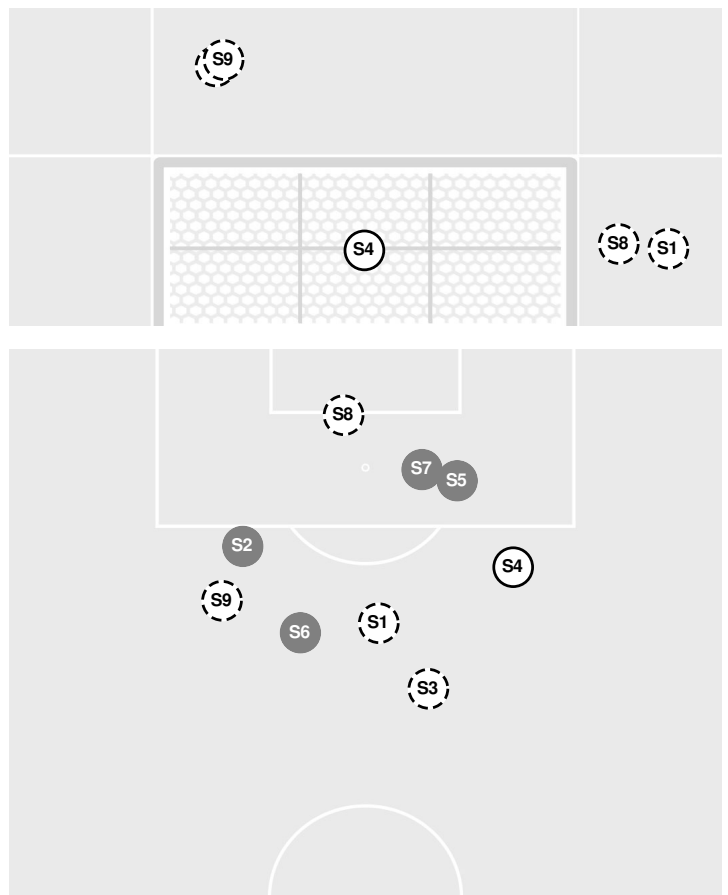

- 80:50 Foul on Kentucky.
- 81:35 Wildcats substitution: Tylenda, Alexis for Morisi, Thalia.
- 81:47 Foul on Kentucky.
- 82:25 Foul on Kentucky.
- 83:05 Shot by Tigers Knox, LJ WIDE RIGHT.
- 83:11 Wildcats substitution: Woods, Makala for Stager, Abigail.
- 84:08 Shot by Wildcats Woods, Makala WIDE RIGHT.
- 84:12 Wildcats substitution: Mattice, Sophia for Tuzzolino, Gianna.
- 84:47 Tigers substitution: Brown, Sammie for Thibodaux, Sydnie.
- 85:56 Shot by Tigers Woodson, Olivia HIGH.
- 89:00 Shot by Wildcats Phillipotts, Grace WIDE LEFT.
- 89:07 Tigers substitution: Duca, Haley for Houston, Erin.
- 89:49 Shot by Wildcats Tylenda, Alexis HIGH.
- 90:00 End of period [90:00].

Shot Chart

WILDCATS

TIGERS

S Shot Off Target
 S Shot On Target
 S Blocked
 G Goal / Own Goal

Shot Summary

WILDCATS

No	Time	Player	Description
S1	6'	20, Catherine DeRosa	Goal
S2	10'	2, Maddie Kemp	Saved
S3	21'	25, Makala Woods	Saved
S4	45'	33, Maddie Eastman	Off Target
S5	85'	25, Makala Woods	Off Target
S6	89'	24, Grace Phillpotts	Off Target
S7	90'	31, Alexis Tylanda	Blocked

TIGERS

No	Time	Player	Description
S1	22'	22, Olivia Woodson	Off Target
S2	48'	4, Anna Haddock	Blocked
S3	48'	28, Erin Houston	Off Target
S4	53'	22, Olivia Woodson	Saved
S5	59'	10, Sammie Brown	Blocked
S6	72'	4, Anna Haddock	Blocked
S7	78'	31, Jordyn Crosby	Blocked
S8	84'	11, LJ Knox	Saved
S9	86'	22, Olivia Woodson	Blocked