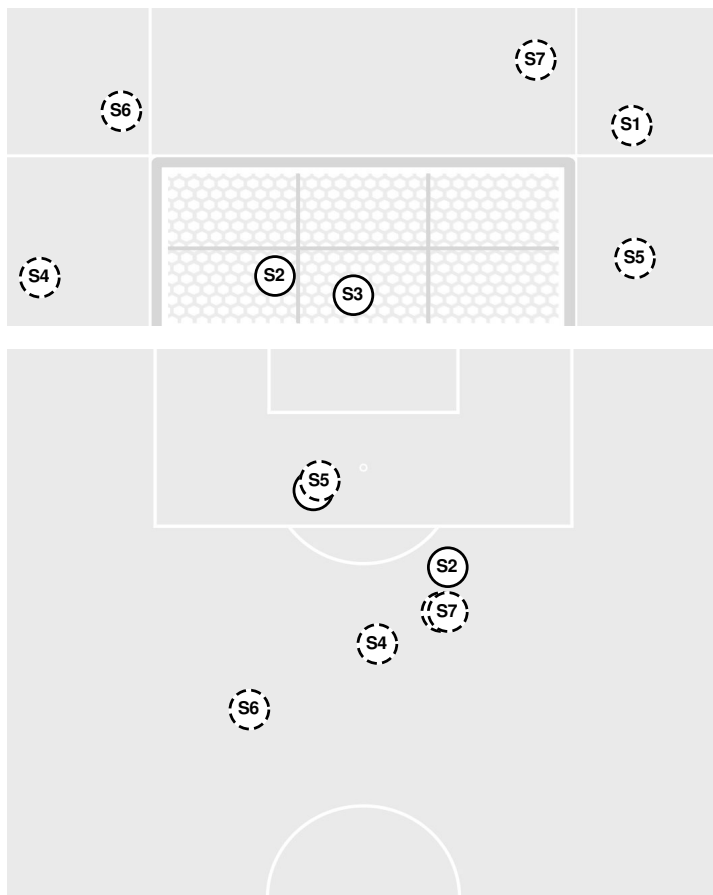

- 80:50 Foul on Kentucky.
- 81:35 Wildcats substitution: Tylenda, Alexis for Morisi, Thalia.
- 81:47 Foul on Kentucky.
- 82:25 Foul on Kentucky.
- 83:05 Shot by Tigers Knox, LJ WIDE RIGHT.
- 83:11 Wildcats substitution: Woods, Makala for Stager, Abigail.
- 84:08 Shot by Wildcats Woods, Makala WIDE RIGHT.
- 84:12 Wildcats substitution: Mattice, Sophia for Tuzzolino, Gianna.
- 84:47 Tigers substitution: Brown, Sammie for Thibodaux, Sydnie.
- 85:56 Shot by Tigers Woodson, Olivia HIGH.
- 89:00 Shot by Wildcats Phillipotts, Grace WIDE LEFT.
- 89:07 Tigers substitution: Duca, Haley for Houston, Erin.
- 89:49 Shot by Wildcats Tylenda, Alexis HIGH.
- 90:00 End of period [90:00].

Shot Chart

WILDCATS

TIGERS

S Shot Off Target
 S Shot On Target
 S Blocked
 G Goal / Own Goal

Shot Summary

WILDCATS

No	Time	Player	Description
S1	6'	20, Catherine DeRosa	Goal
S2	10'	2, Maddie Kemp	Saved
S3	21'	25, Makala Woods	Saved
S4	45'	33, Maddie Eastman	Off Target
S5	85'	25, Makala Woods	Off Target
S6	89'	24, Grace Phillpotts	Off Target
S7	90'	31, Alexis Tylanda	Blocked

TIGERS

No	Time	Player	Description
S1	22'	22, Olivia Woodson	Off Target
S2	48'	4, Anna Haddock	Blocked
S3	48'	28, Erin Houston	Off Target
S4	53'	22, Olivia Woodson	Saved
S5	59'	10, Sammie Brown	Blocked
S6	72'	4, Anna Haddock	Blocked
S7	78'	31, Jordyn Crosby	Blocked
S8	84'	11, LJ Knox	Saved
S9	86'	22, Olivia Woodson	Blocked