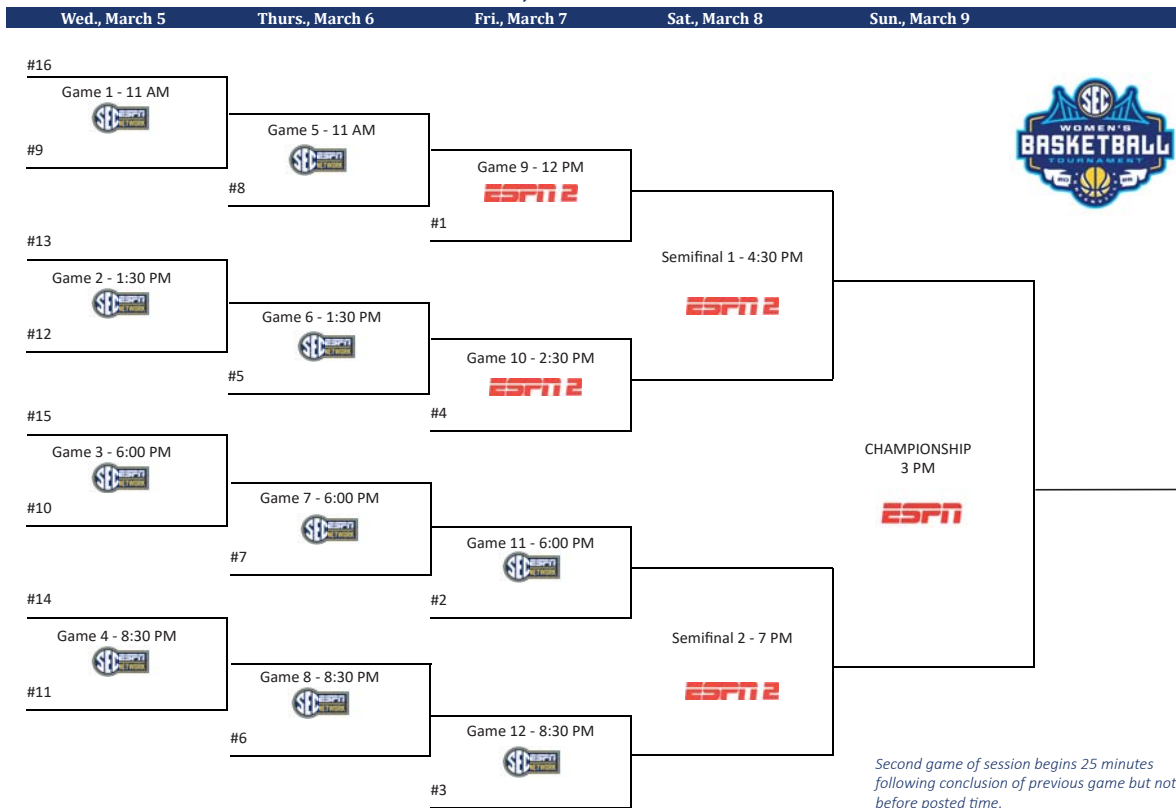

Since 2001 the tournament has enjoyed many new sites, including Memphis (2001), Nashville (2002, 2004, 2008, 2011, 2012, 2018, 2022), Little Rock, Ark. (2003, 2006, 2009, 2015), Greenville, S.C. (2005, 2017, 2018, 2019, 2020, 2021, 2023, 2024, 2025), Duluth, Ga. (2007, 2010, 2013, 2014) and Jacksonville, Fla. (2016).

The conference announced a three-year extension with Greenville, S.C. to host the SEC Women's Basketball Tournament in 2026, 2027 and 2028.

The winner of the tournament receives the league's automatic bid to the NCAA Tournament.

The event has helped set the stage for SEC teams in the NCAA Tournament, as 31 of the conference tournament champions have advanced to at least the Sweet 16. Four of the last 14 SEC Tournament champions have gone on to win the national championship. The SEC Tournament Champion has failed to win at least one NCAA Tournament game only twice.

Tennessee leads the league with 17 SEC Tournament titles. South Carolina is second with eight, Vanderbilt has six, while Auburn, Georgia, each have four. LSU has two with Kentucky, Mississippi State and Texas A&M having each won one SEC Tournament championship.

2025 SEC Women's Basketball Tournament March 5-9 • Greenville, S.C. • Bon Secours Wellness Arena

Second game of session begins 25 minutes following conclusion of previous game but not before posted time.

All Times Eastern