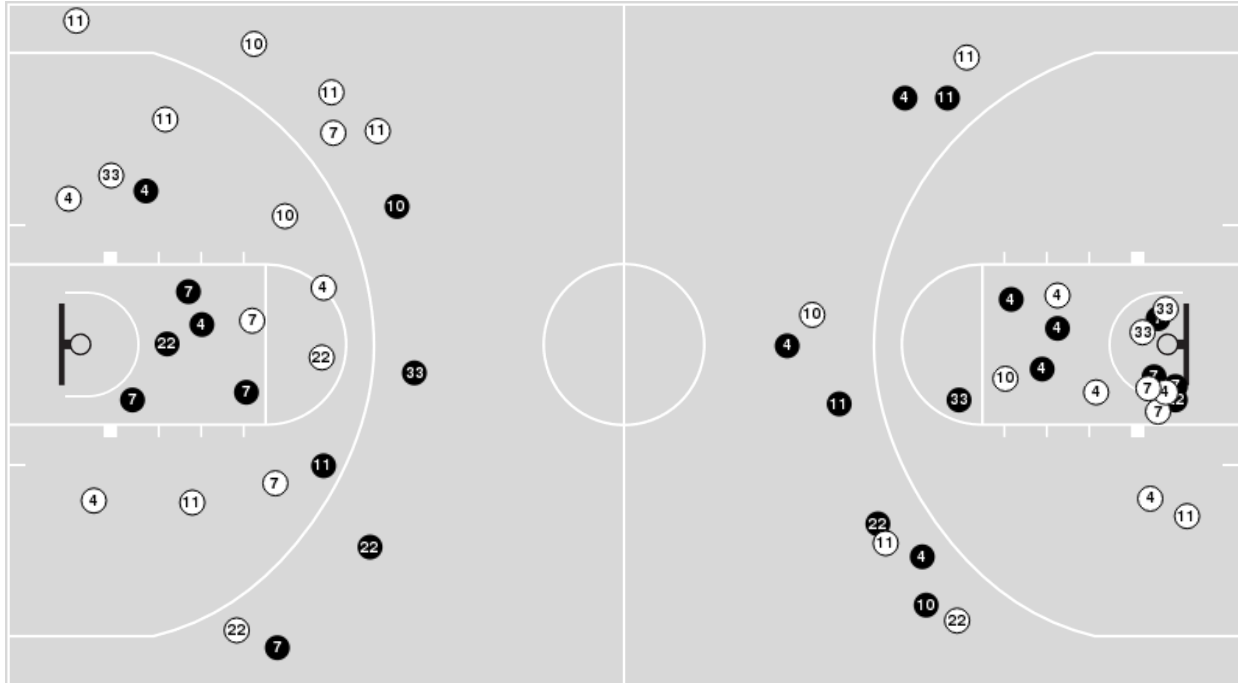

Players => 0, 1, 2, 4, 6, 7, 8, 10, 11, 12, 14, 20, 21, 22, 24, 32, 33FG Types=>AllResults=>All

Georgia St.

All Field Goals