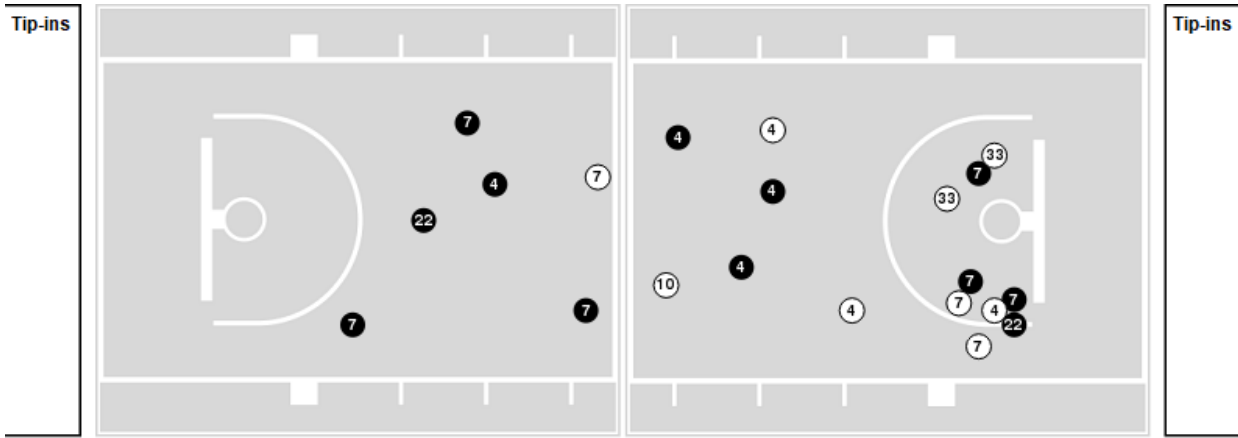

Blow Up Chart

● Made   ○ Missed   N - Player Number

Georgia St.	M/A	%
Field Goals	26/56	46
2 Points	15/35	43
3 Points	11/21	52
Free Throws	13/20	65

Georgia St.	M/A	%
Points in the Paint	24 (12 / 21)	57
Fast Break Points	6 (3/3)	100
Second Chance Points	4 (3/5)	60
Effective FG%	56