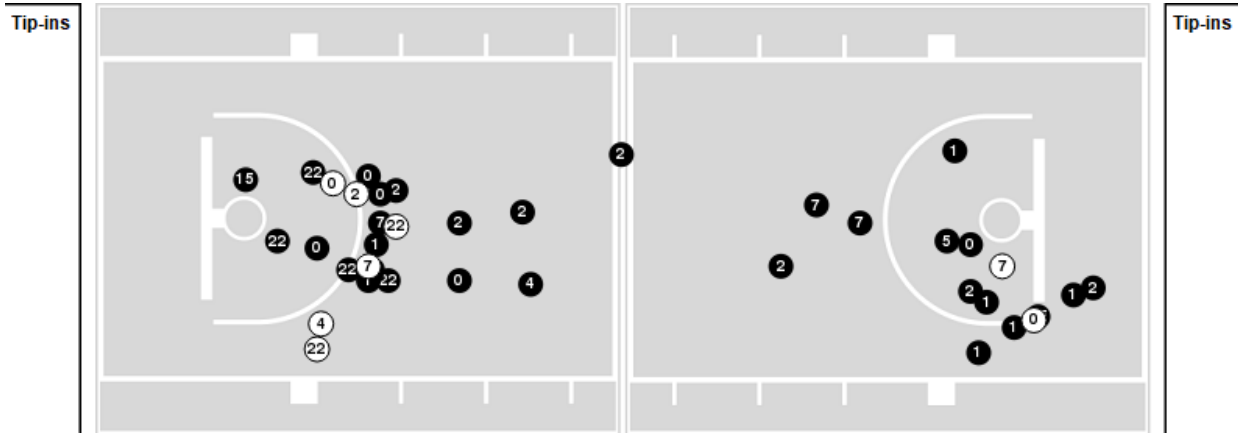

Blow Up Chart

● Made   ○ Missed   N - Player Number

Kentucky	M/A	%
Field Goals	40/67	60
2 Points	33/41	80
3 Points	7/26	27
Free Throws	18/22	82

Kentucky	M/A	%
Points in the Paint	62 (31 / 39)	79
Fast Break Points	23 (15/16)	94
Second Chance Points	11 (6/9)	67
Effective FG%	65