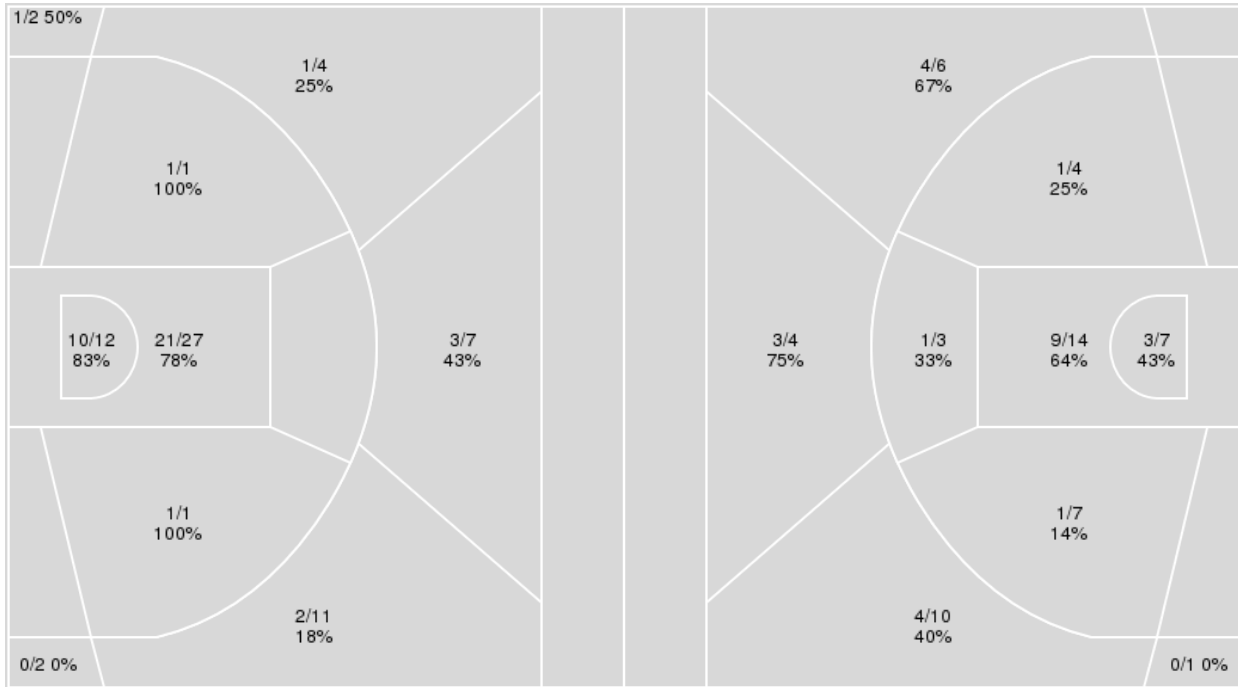

Georgia St. at Kentucky

11/29/24 Rupp Arena, Lexington
2024-25 Men's Basketball

Officials: K.B. Burdett Jr., Rob Rorke, Chris Ford

{ Players => 00, 1, 2, 4, 5, 7, 9, 10, 11, 13, 15, 20, 21, 22, 77; } FG
Types => All; Results => All;

{ Players => 0, 1, 2, 4, 6, 7, 8, 10, 11, 12, 14, 20, 21, 22, 24, 32, 33; }
FG Types => All; Results => All;

Kentucky

Georgia St.

Kentucky	M/A	%
Field Goals	40/67	60
2 Points	33/41	80
3 Points	7/26	27
Free Throws	18/22	82

Georgia St.	M/A	%
Field Goals	26/56	46
2 Points	15/35	43
3 Points	11/21	52
Free Throws	13/20	65