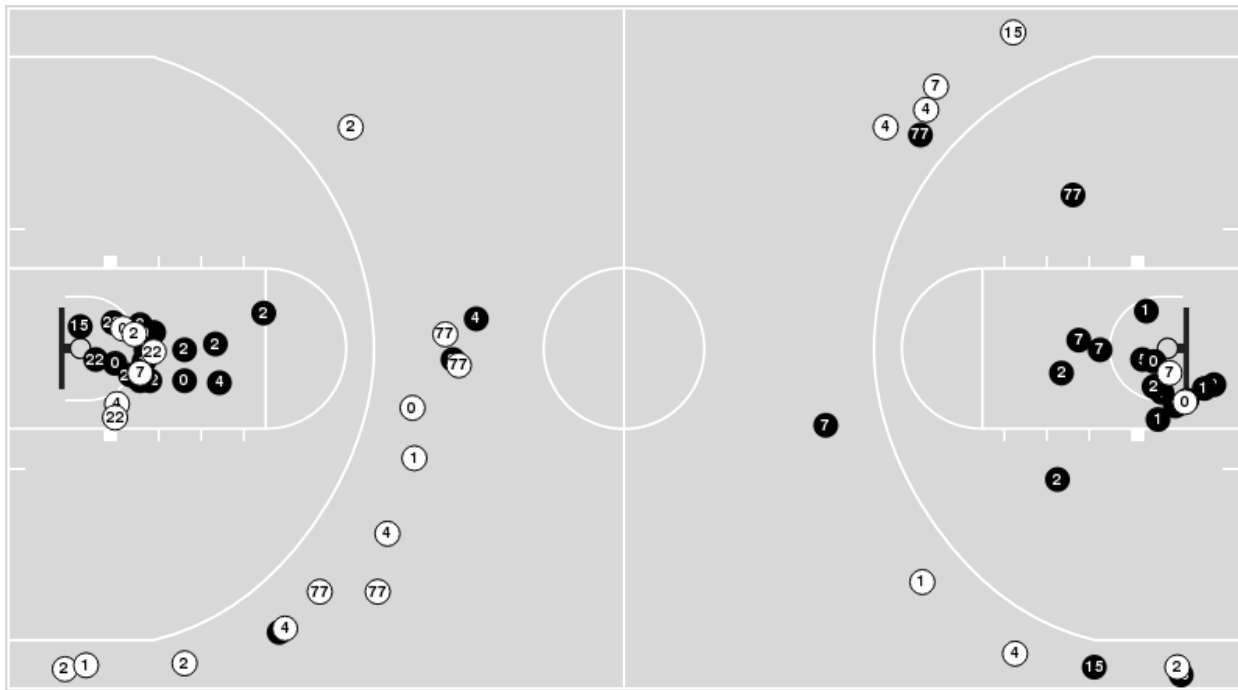

Players => 00, 1, 2, 4, 5, 7, 9, 10, 11, 13, 15, 20, 21, 22, 77 FG Types=>AllResults=>All

Kentucky

All Field Goals