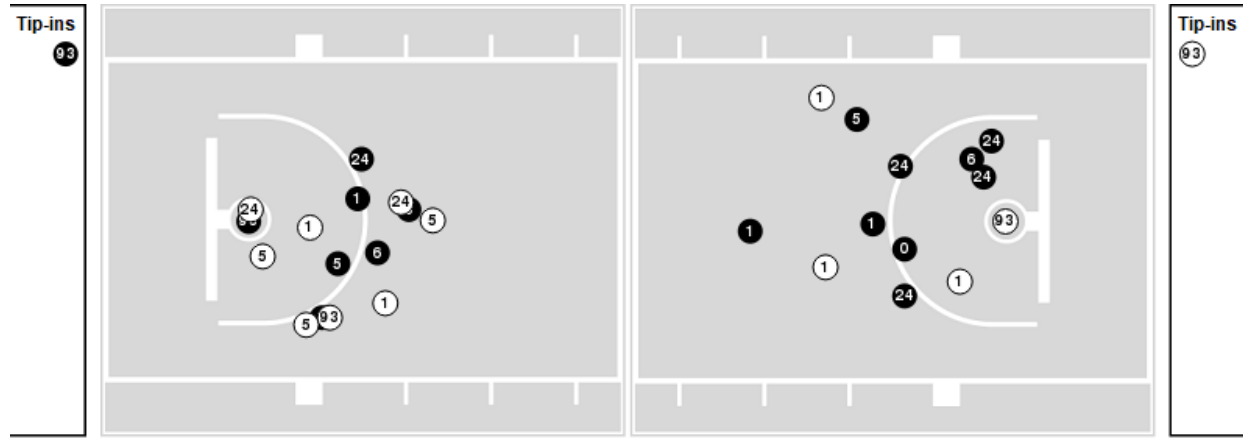

Blow Up Chart

N Made   **O** Missed   **N** - Player Number

Louisville	M/A	%
Field Goals	31/70	44
2 Points	17/31	55
3 Points	14/39	36
Free Throws	9/14	64

Louisville	M/A	%
Points in the Paint	32 (16 / 28)	57
Fast Break Points	4 (3/3)	100
Second Chance Points	8 (4/10)	40
Effective FG%	54