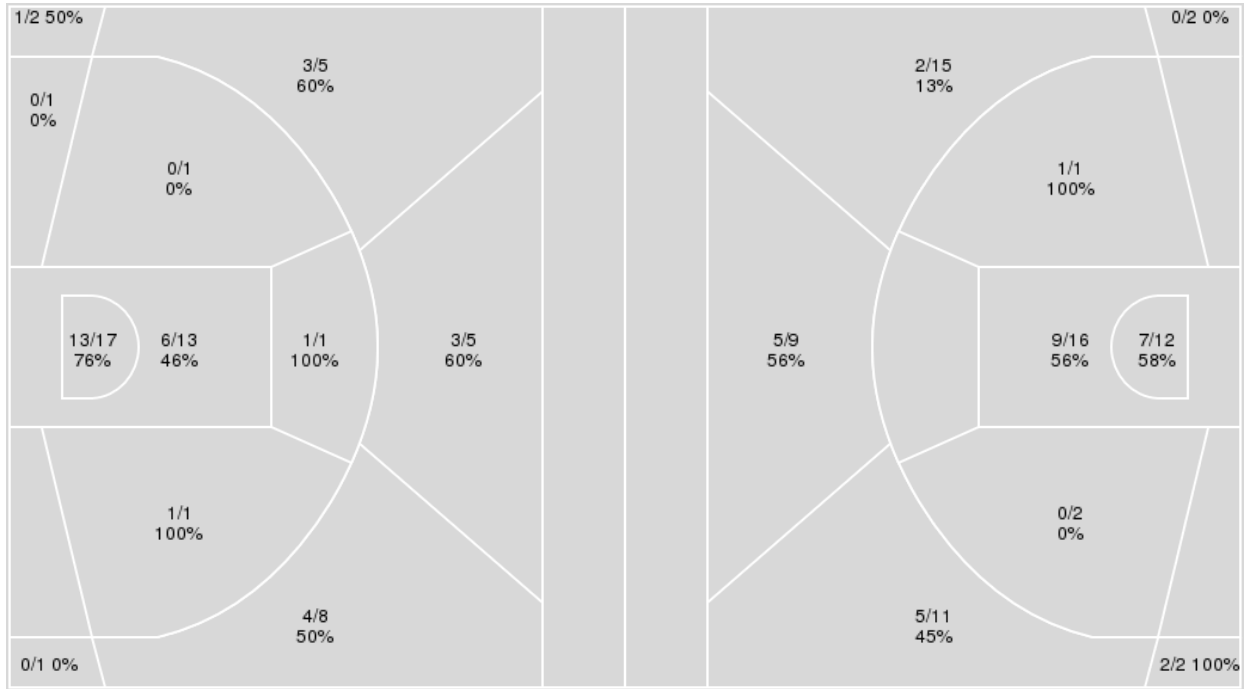

Louisville at Kentucky

12/14/24 Rupp Arena, Lexington
2024-25 Men's Basketball

Officials: Pat Adams, Jeb Hartness, Lee Cassell

{ Players => 00, 1, 2, 4, 5, 7, 9, 10, 11, 13, 15, 20, 21, 22, 77; } FG
Types => All; Results => All;

{ Players => 0, 1, 3, 4, 5, 6, 7, 9, 11, 12, 13, 15, 24, 25, 33, 55, 93; } FG
Types => All; Results => All;

Kentucky

Louisville

Kentucky	M/A	%
Field Goals	32/55	58
2 Points	21/34	62
3 Points	11/21	52
Free Throws	18/28	64

Louisville	M/A	%
Field Goals	31/70	44
2 Points	17/31	55
3 Points	14/39	36
Free Throws	9/14	64