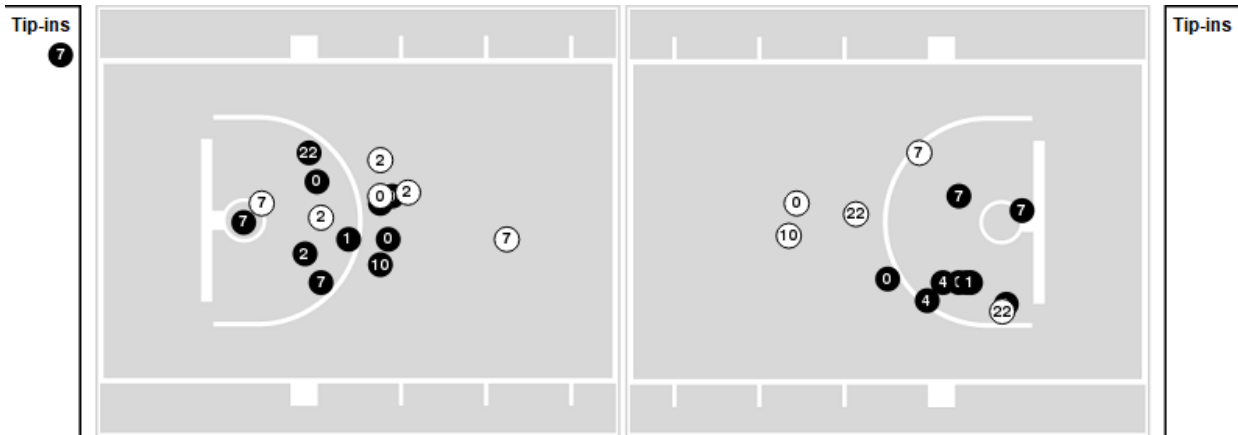

Blow Up Chart

● Made   ○ Missed   N - Player Number

Kentucky	M/A	%
Field Goals	32/55	58
2 Points	21/34	62
3 Points	11/21	52
Free Throws	18/28	64

Kentucky	M/A	%
Points in the Paint	38 (19 / 30)	63
Fast Break Points	24 (14/17)	82
Second Chance Points	8 (3/7)	43
Effective FG%	68