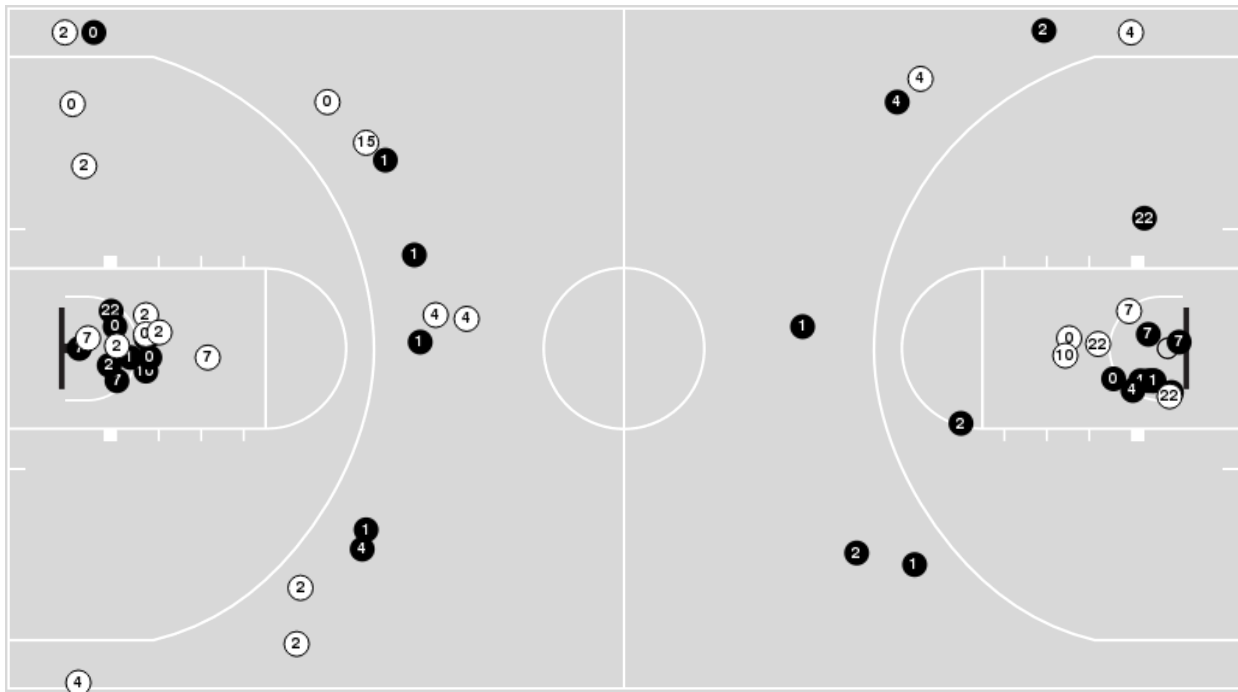

Players => 00, 1, 2, 4, 5, 7, 9, 10, 11, 13, 15, 20, 21, 22, 77FG Types=>AllResults=>All

Kentucky

All Field Goals