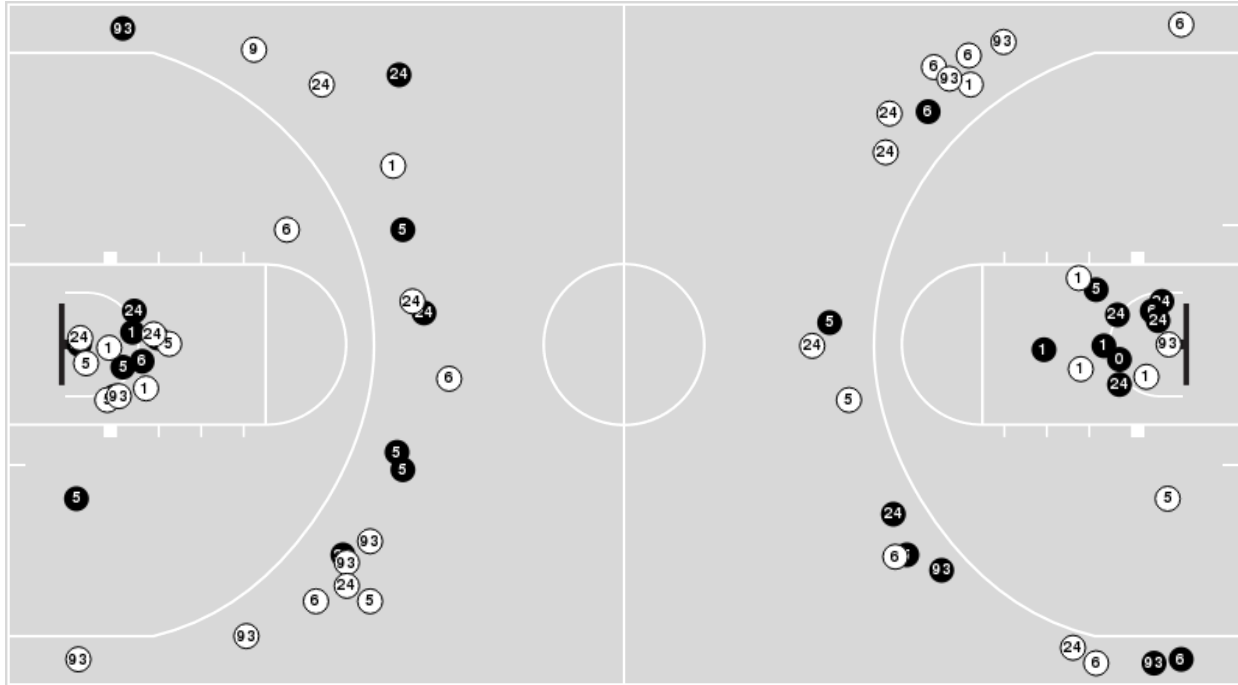

Louisville at Kentucky

12/14/24 Rupp Arena, Lexington
2024-25 Men's Basketball

Officials: Pat Adams, Jeb Hartness, Lee Cassell

Players => 0, 1, 3, 4, 5, 6, 7, 9, 11, 12, 13, 15, 24, 25, 33, 55, 93 FG Types=>All Results=>All

Louisville

All Field Goals