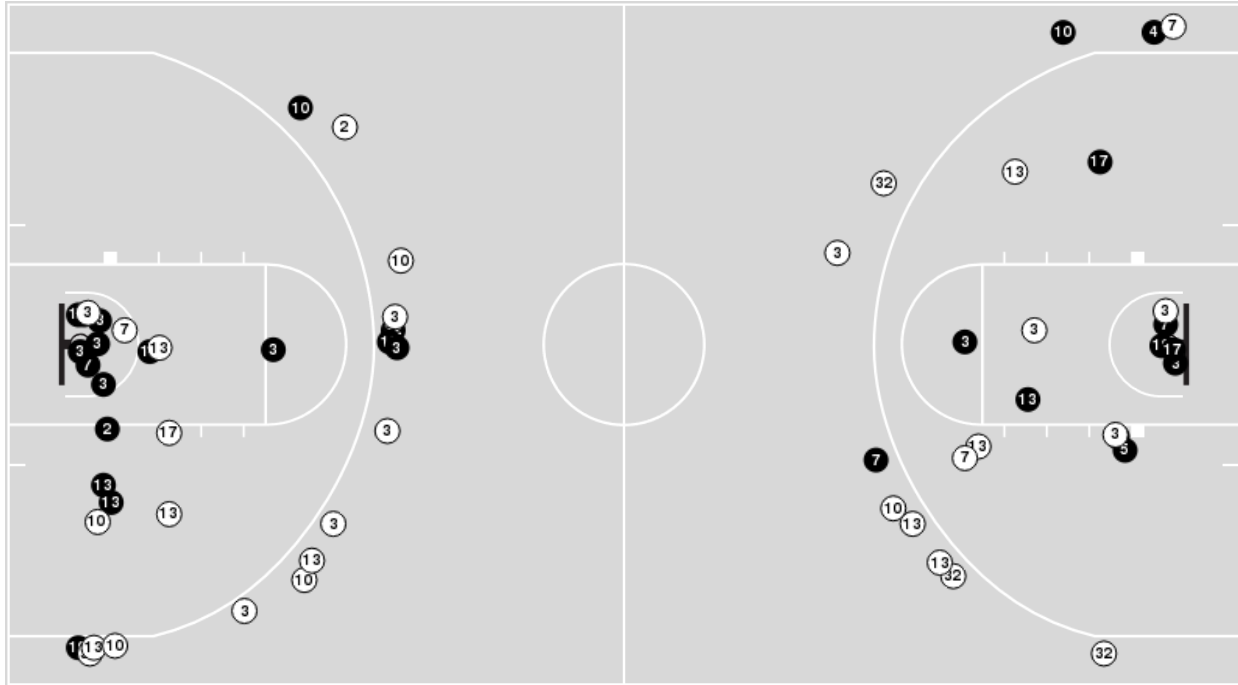

Kentucky at Florida

01/09/25 Exactech Arena at Stephen C. O'Connell Center, Gainesville
2024-25 Women's Basketball

Game Time: 5:00 PM
Game Duration: 1:36
Attendance: 1,585

Officials: Brian Hall, Pualani Spurlock, Brandon Enterline

Players => 0, 2, 3, 4, 5, 7, 8, 10, 11, 12, 13, 17, 32FG Types=>AllResults=>All

Kentucky

All Field Goals