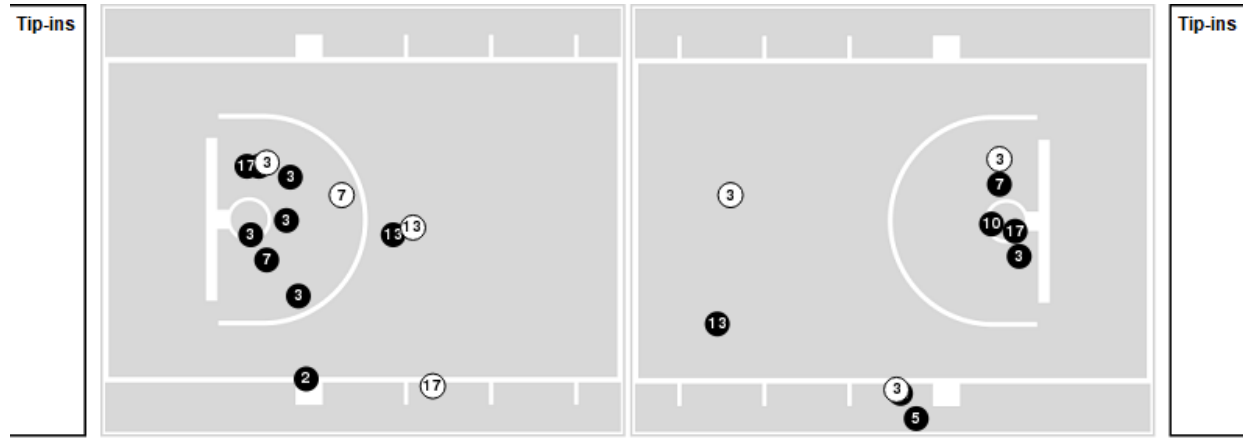

Blow Up Chart

● Made ○ Missed N - Player Number

Kentucky	M/A	%
Field Goals	29/60	48
2 Points	21/33	64
3 Points	8/27	30
Free Throws	5/12	42

Kentucky	M/A	%
Points in the Paint	26 (13 / 18)	72
Fast Break Points	8 (4/7)	57
Second Chance Points	8 (4/9)	44
Effective FG%	55