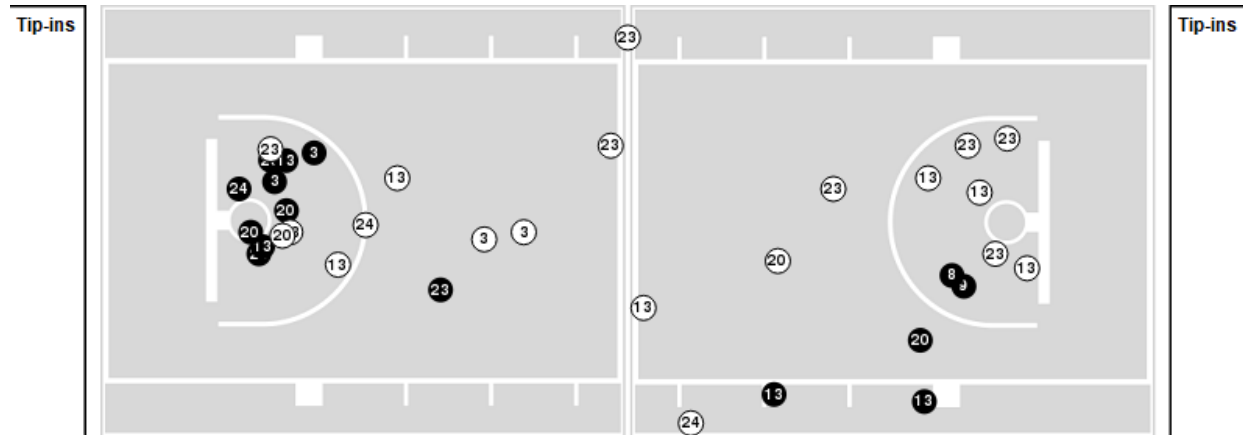

Blow Up Chart

● Made ○ Missed N - Player Number

Florida	M/A	%
Field Goals	22/57	39
2 Points	19/46	41
3 Points	3/11	27
Free Throws	8/10	80

Florida	M/A	%
Points in the Paint	26 (13 / 32)	41
Fast Break Points	2 (1/1)	100
Second Chance Points	13 (6/11)	55
Effective FG%	41