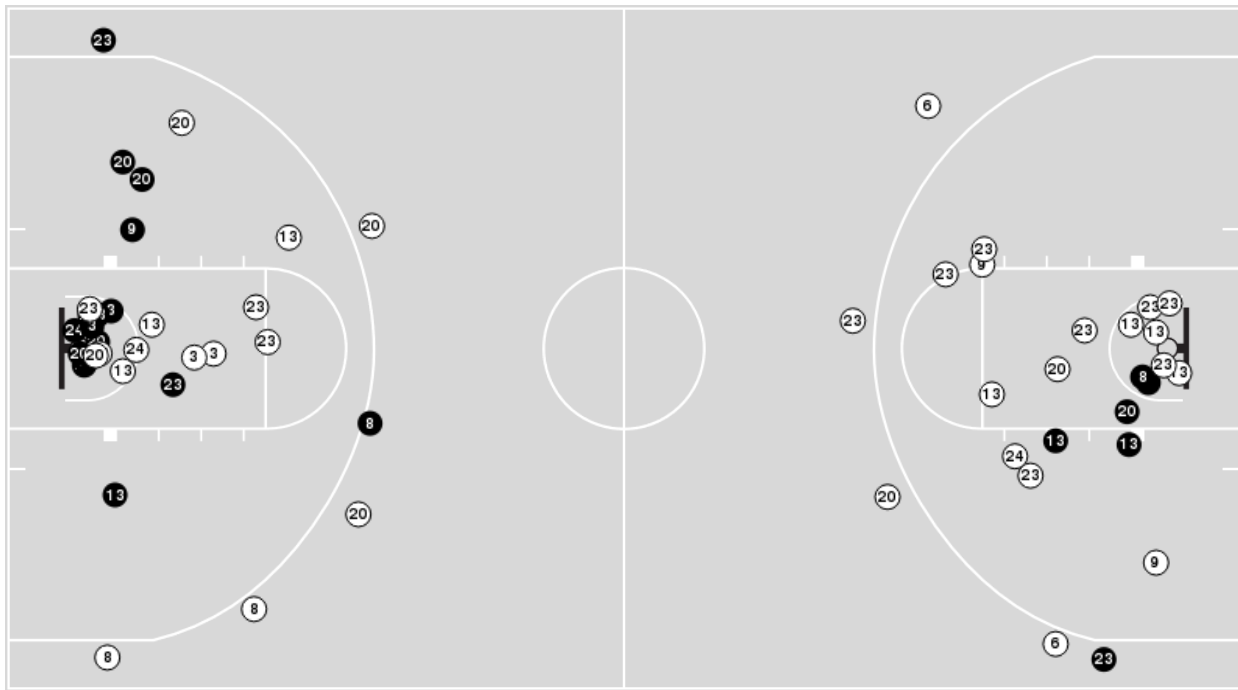

Kentucky at Florida

01/09/25 Exactech Arena at Stephen C. O'Connell Center, Gainesville
2024-25 Women's Basketball

Game Time: 5:00 PM
Game Duration: 1:36
Attendance: 1,585

Officials: Brian Hall, Pualani Spurlock, Brandon Enterline

Players => 3, 5, 6, 8, 9, 12, 13, 20, 21, 22, 23, 24 FG Types=>All Results=>All

Florida

All Field Goals