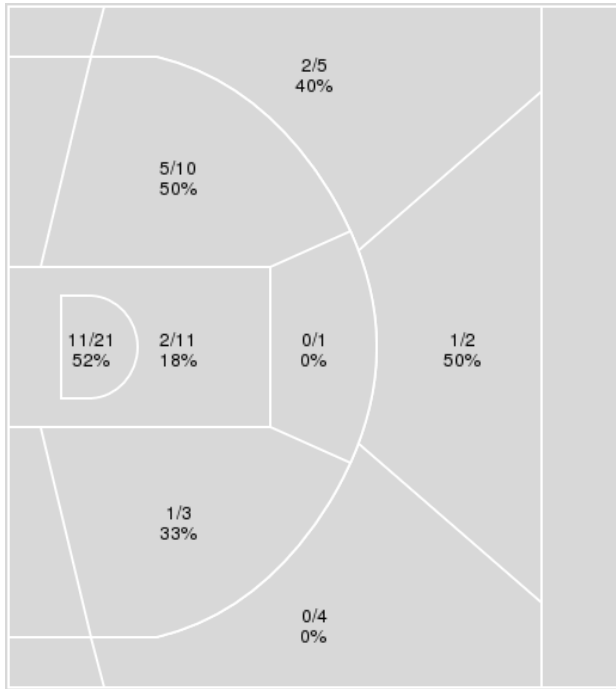

Kentucky at Florida

01/09/25 Exactech Arena at Stephen C. O'Connell Center, Gainesville
2024-25 Women's Basketball

Game Time: 5:00 PM
Game Duration: 1:36
Attendance: 1,585

Officials: Brian Hall, Pualani Spurlock, Brandon Enterline

{ Players => 3, 5, 6, 8, 9, 12, 13, 20, 21, 22, 23, 24; } FG Types => All;
Results => All;

{ Players => 0, 2, 3, 4, 5, 7, 8, 10, 11, 12, 13, 17, 32; } FG Types => All;
Results => All;

Florida