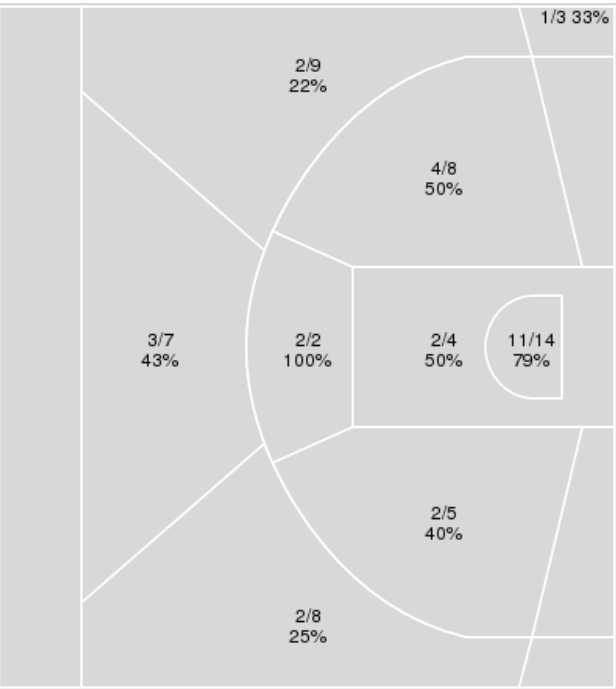

Kentucky

Florida	M/A	%
Field Goals	22/57	39
2 Points	19/46	41
3 Points	3/11	27
Free Throws	8/10	80

Kentucky	M/A	%
Field Goals	29/60	48
2 Points	21/33	64
3 Points	8/27	30
Free Throws	5/12	42