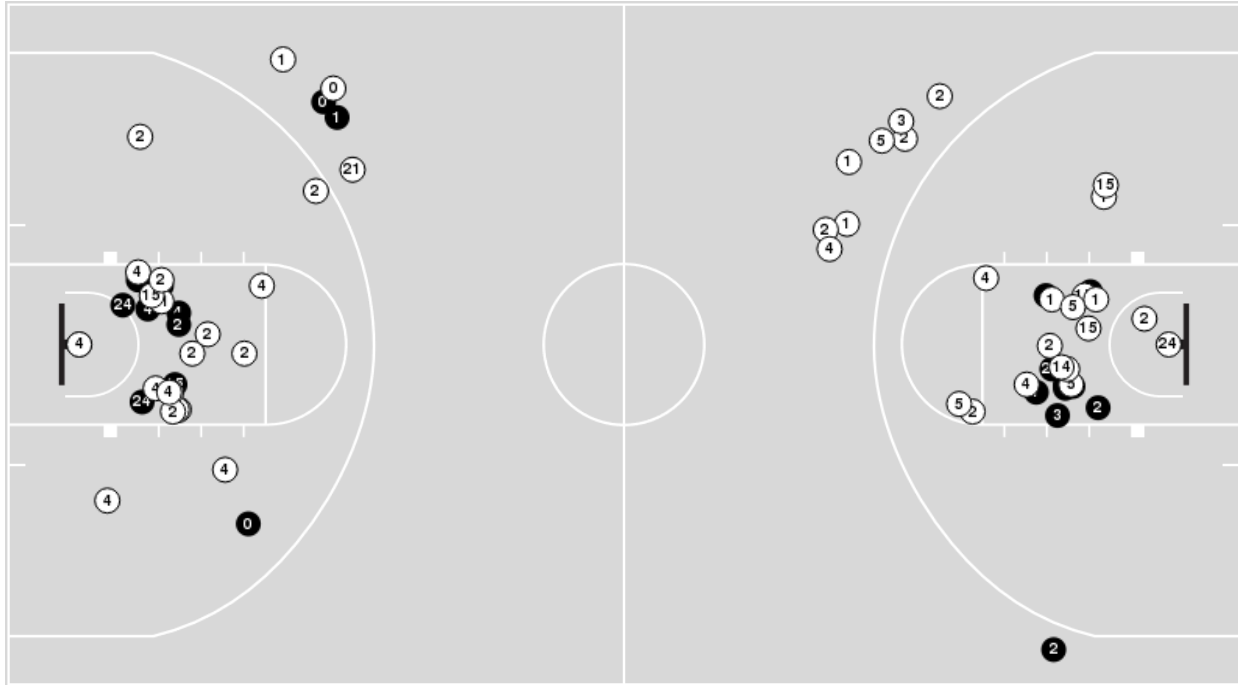

Officials: Felicia Grinter, Melissa Barlow, Saif Esho

Players => 0, 1, 2, 3, 4, 5, 6, 8, 11, 13, 14, 15, 21, 24FG Types=>AllResults=>All

Mississippi St.

All Field Goals