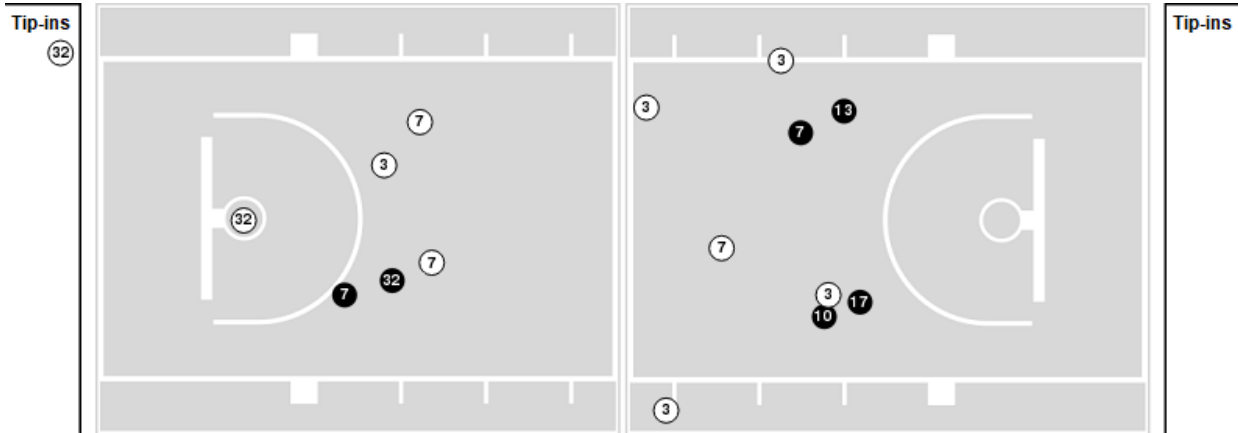

Officials: Felicia Grinter, Melissa Barlow, Saif Esho

Players => 0, 2, 3, 4, 5, 7, 8, 10, 11, 12, 13, 17, 32 FG Types=>All Results=>All

Kentucky

All Field Goals

Blow Up Chart

● Made ○ Missed N - Player Number