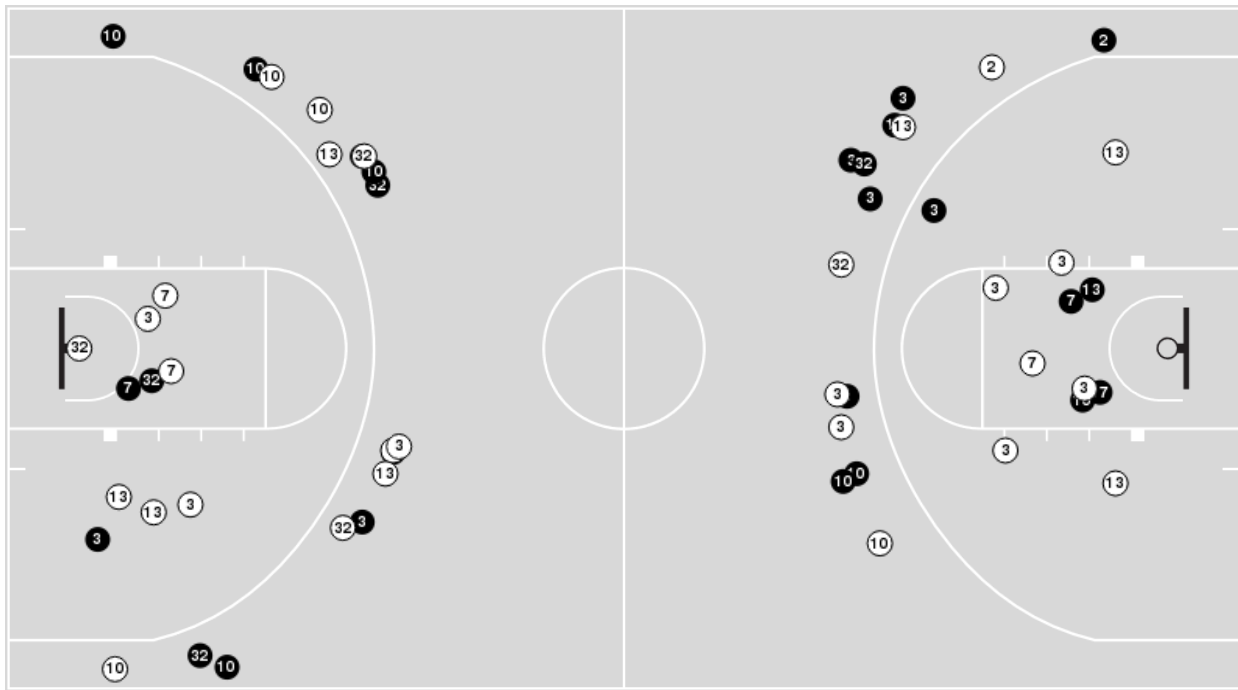

Officials: Felicia Grinter, Melissa Barlow, Saif Esho

Players => 0, 2, 3, 4, 5, 7, 8, 10, 11, 12, 13, 17, 32 FG Types=>All Results=>All

Kentucky

All Field Goals