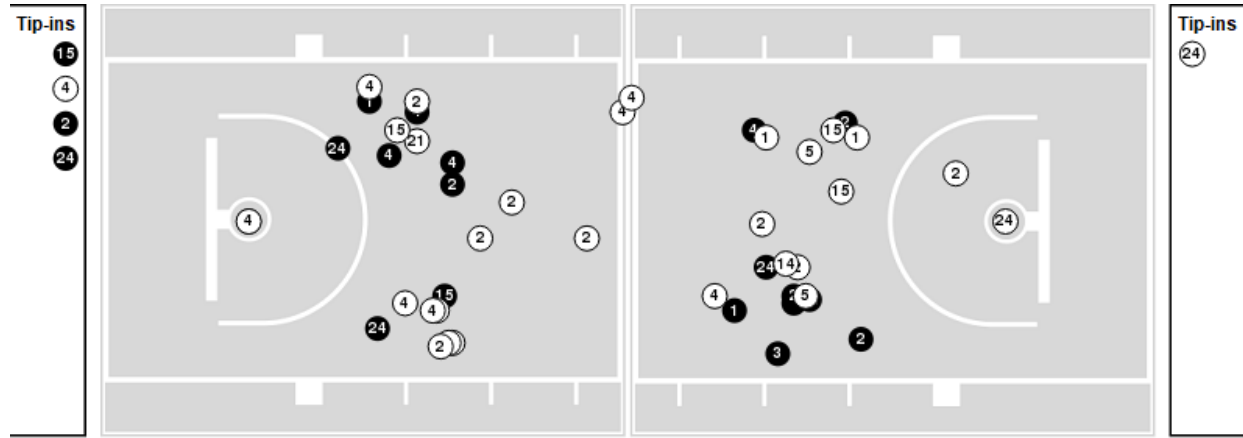

Officials: Felicia Grinter, Melissa Barlow, Saif Esho

Players => 0, 1, 2, 3, 4, 5, 6, 8, 11, 13, 14, 15, 21, 24FG Types=>AllResults=>All

Mississippi St.

All Field Goals

Blow Up Chart

● Made ○ Missed N - Player Number