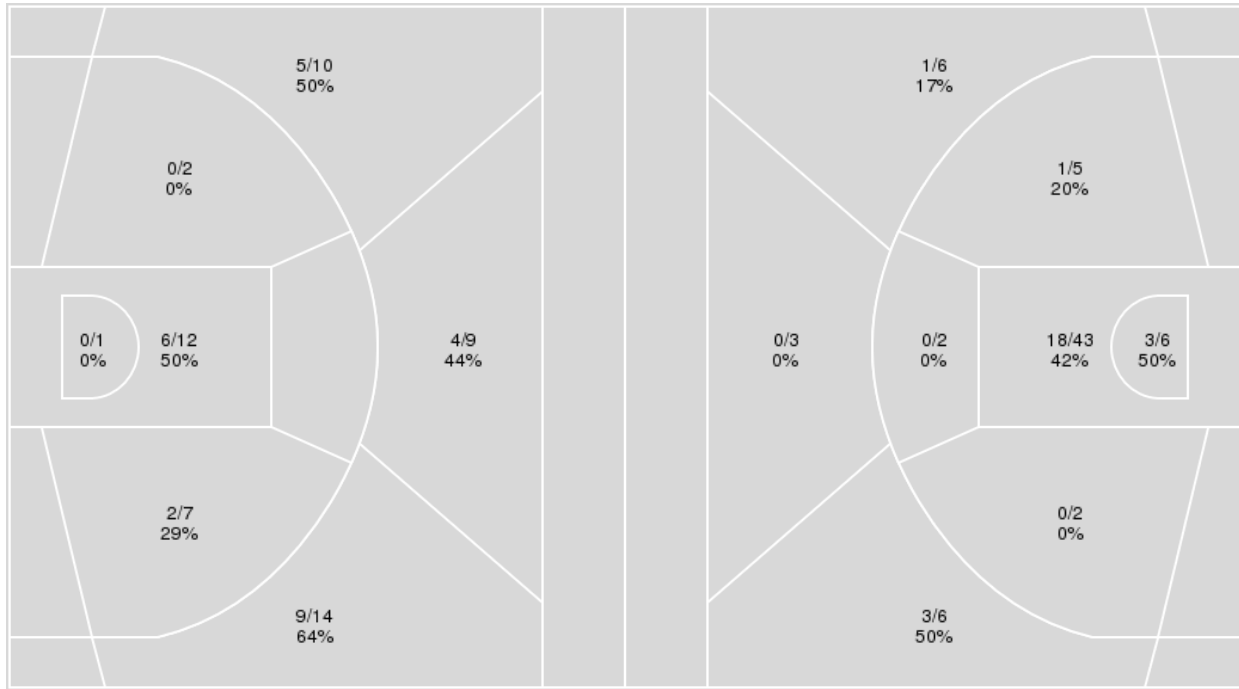

Officials: Felicia Grinter, Melissa Barlow, Saif Esho

{ Players => 0, 2, 3, 4, 5, 7, 8, 10, 11, 12, 13, 17, 32; } FG Types => All;
Results => All;

{ Players => 0, 1, 2, 3, 4, 5, 6, 8, 11, 13, 14, 15, 21, 24; } FG Types =>
All; Results => All;

Kentucky

Mississippi St.

Kentucky	M/A	%
Field Goals	26/55	47
2 Points	8/22	36
3 Points	18/33	55
Free Throws	21/25	84

Mississippi St.	M/A	%
Field Goals	26/73	36
2 Points	22/58	38
3 Points	4/15	27
Free Throws	13/18	72