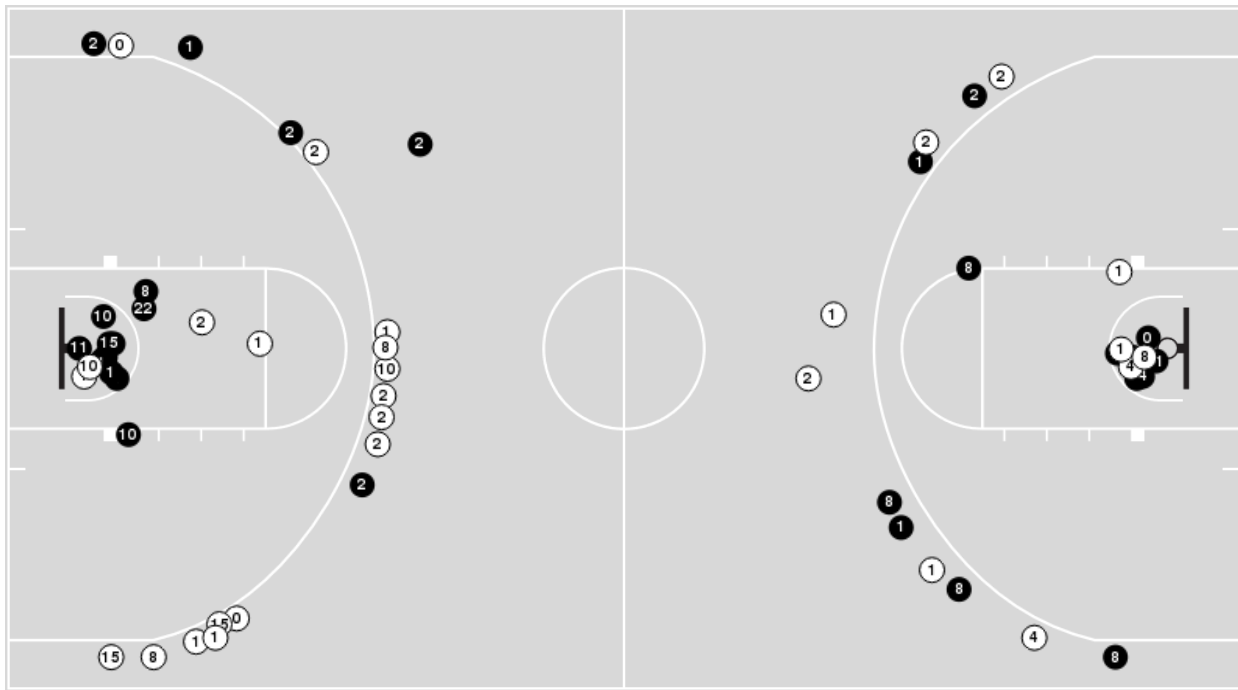

Officials: Terry Oglesby, Byron Jarrett, Owen Shortt

Players => 0, 1, 2, 3, 4, 8, 10, 11, 15, 22, 24, 35, 45, 95FG Types=>AllResults=>All

Alabama

All Field Goals