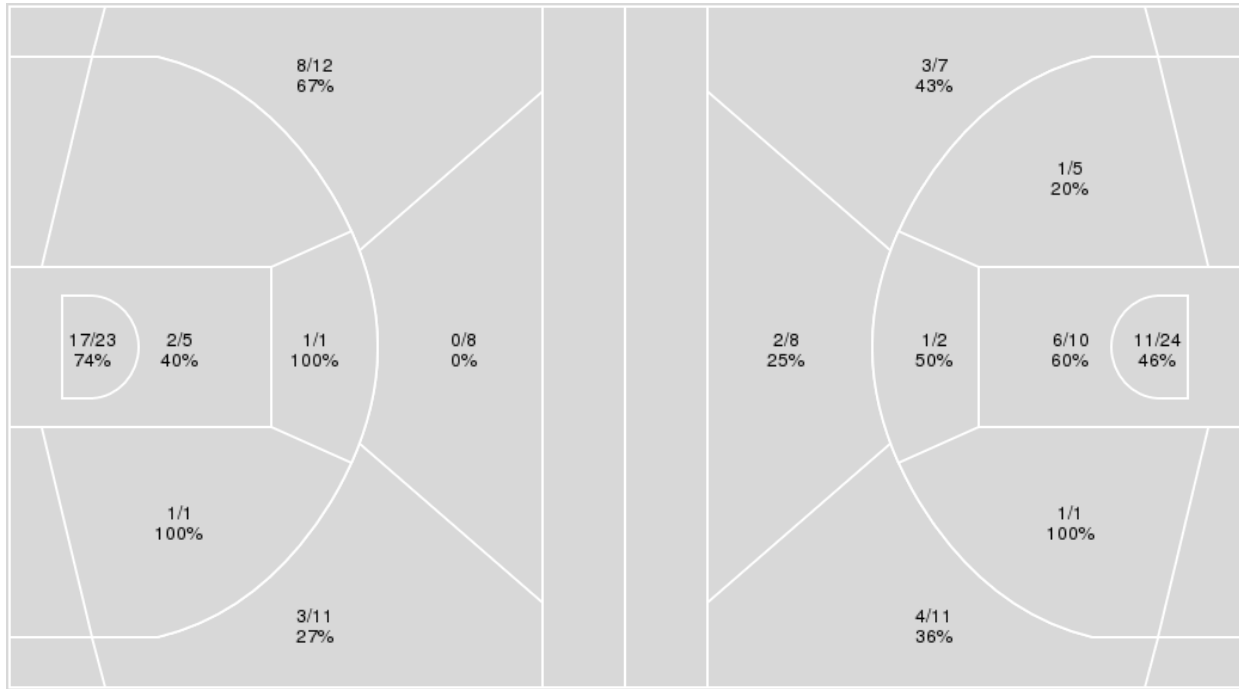

Officials: Terry Oglesby, Byron Jarrett, Owen Shortt

{ Players => 0, 1, 2, 3, 4, 8, 10, 11, 15, 22, 24, 35, 45, 95; } FG Types
=> All; Results => All;

{ Players => 00, 1, 2, 4, 5, 7, 9, 10, 11, 13, 15, 20, 21, 22, 77; } FG
Types => All; Results => All;

Alabama

Kentucky

Alabama	M/A	%
Field Goals	32/61	52
2 Points	21/30	70
3 Points	11/31	35
Free Throws	21/25	84

Kentucky	M/A	%
Field Goals	29/68	43
2 Points	20/42	48
3 Points	9/26	35
Free Throws	16/22	73