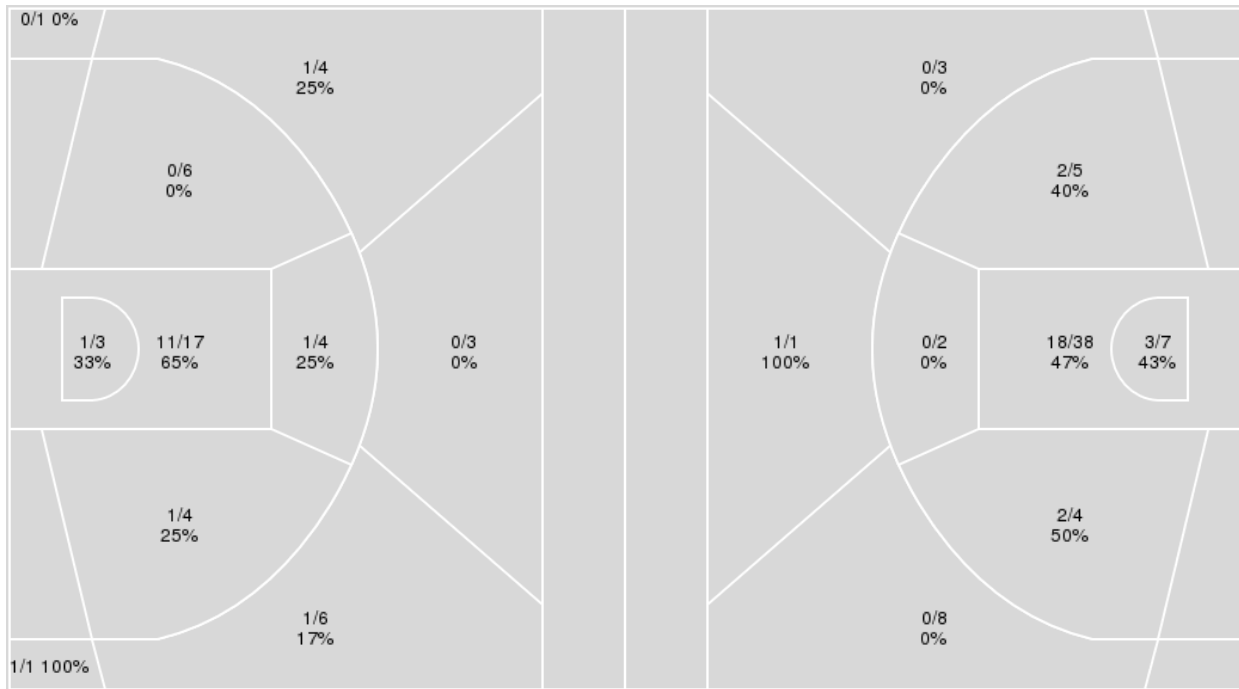

Texas at Kentucky

02/13/25 Memorial Coliseum, Lexington
2024-25 Women's Basketball

Officials: Roy Gulbeyan, Nykeshia Thompson, Teresa Stuck

{ Players => 0, 2, 3, 4, 5, 7, 8, 10, 11, 12, 13, 17, 32; } FG Types => All;
Results => All;

{ Players => 00, 1, 3, 5, 7, 10, 11, 13, 23, 25, 32, 35, 44, 50; } FG
Types => All; Results => All;

Kentucky

Texas

Kentucky	M/A	%
Field Goals	17/49	35
2 Points	14/34	41
3 Points	3/15	20
Free Throws	12/15	80

Texas	M/A	%
Field Goals	26/68	38
2 Points	25/56	45
3 Points	1/12	8
Free Throws	14/18	78