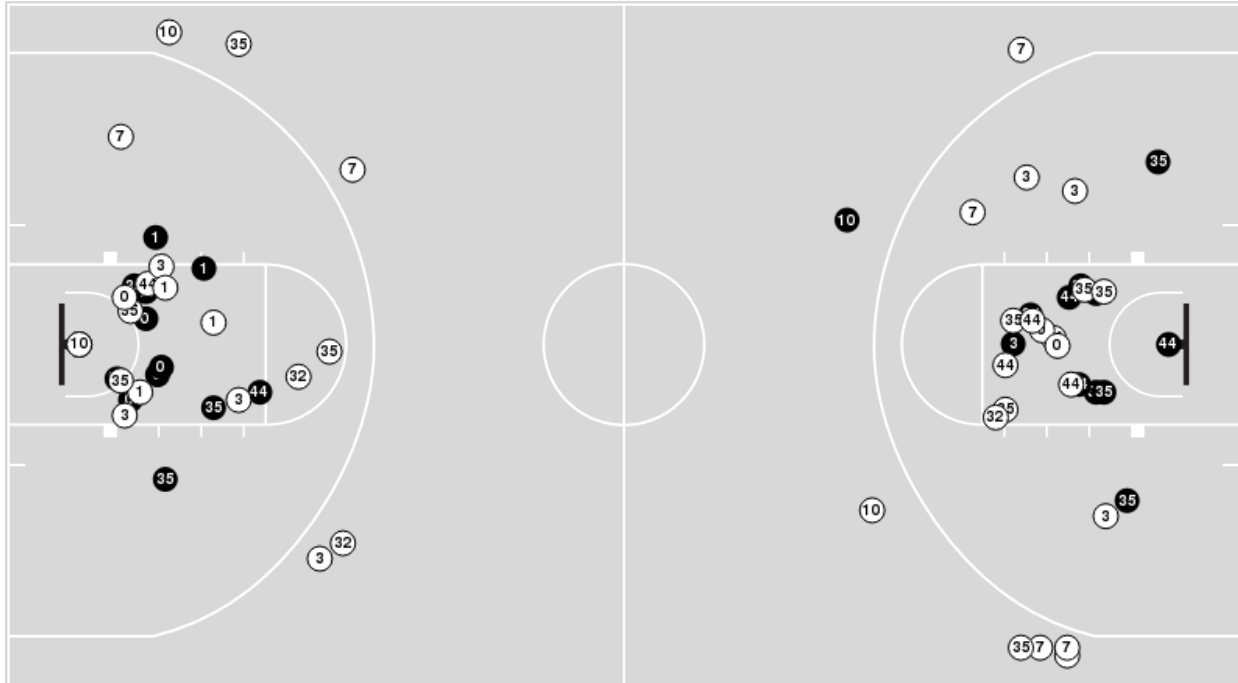

Texas at Kentucky

02/13/25 Memorial Coliseum, Lexington
2024-25 Women's Basketball

Officials: Roy Gulbeyan, Nykesha Thompson, Teresa Stuck

Players => 00, 1, 3, 5, 7, 10, 11, 13, 23, 25, 32, 35, 44, 50FG Types=>AllResults=>All

Texas

All Field Goals