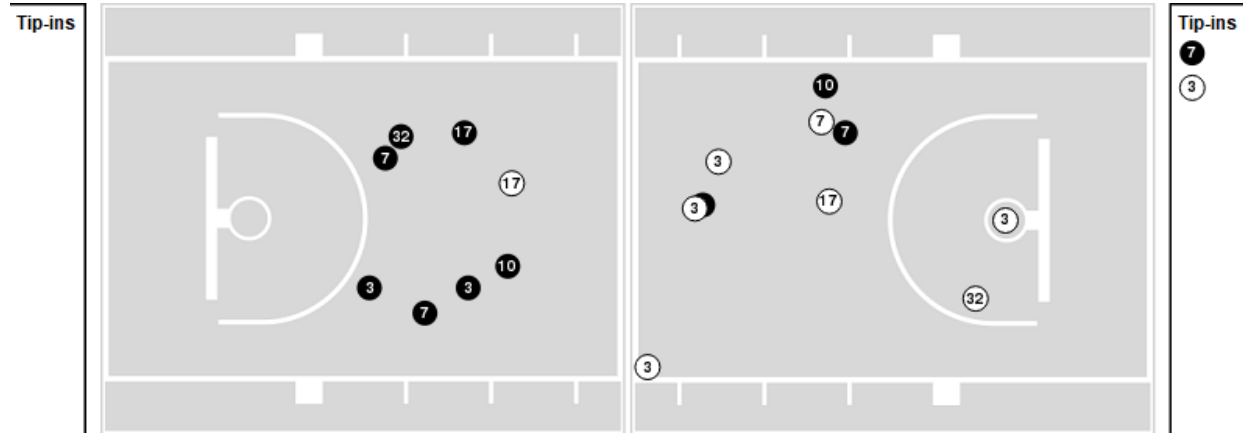

Blow Up Chart

● Made ○ Missed N - Player Number

Kentucky	M/A	%
Field Goals	17/49	35
2 Points	14/34	41
3 Points	3/15	20
Free Throws	12/15	80

Kentucky	M/A	%
Points in the Paint	24 (12 / 20)	60
Fast Break Points	4 (3/3)	100
Second Chance Points	8 (5/9)	56
Effective FG%	38