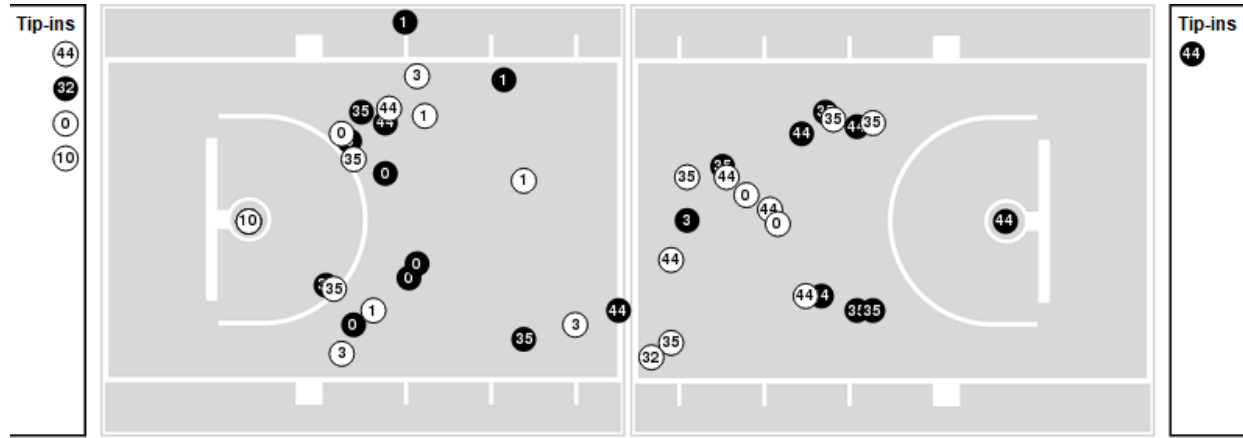

Blow Up Chart

● Made   ○ Missed   N - Player Number

Texas	M/A	%
Field Goals	26/68	38
2 Points	25/56	45
3 Points	1/12	8
Free Throws	14/18	78

Texas	M/A	%
Points in the Paint	42 (21 / 45)	47
Fast Break Points	0 (0/0)	0
Second Chance Points	21 (14/22)	64
Effective FG%	39