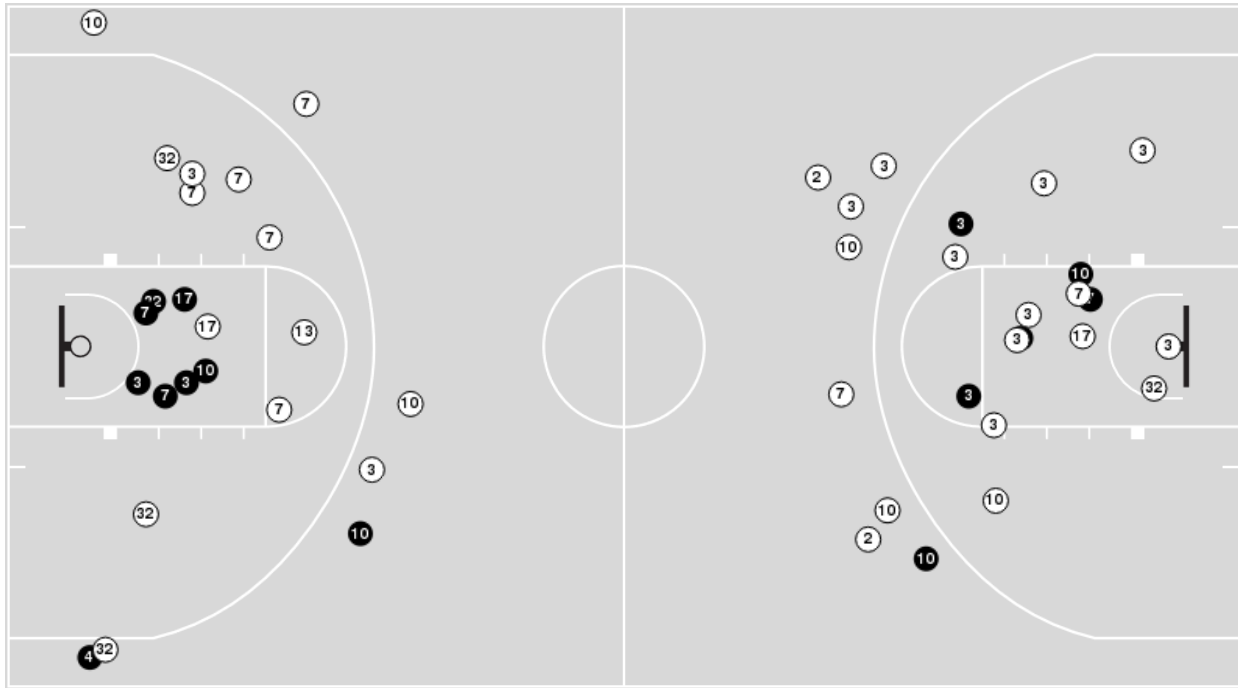

Texas at Kentucky

02/13/25 Memorial Coliseum, Lexington
2024-25 Women's Basketball

Officials: Roy Gulbeyan, Nykesha Thompson, Teresa Stuck

Players => 0, 2, 3, 4, 5, 7, 8, 10, 11, 12, 13, 17, 32FG Types=>AllResults=>All

Kentucky

All Field Goals