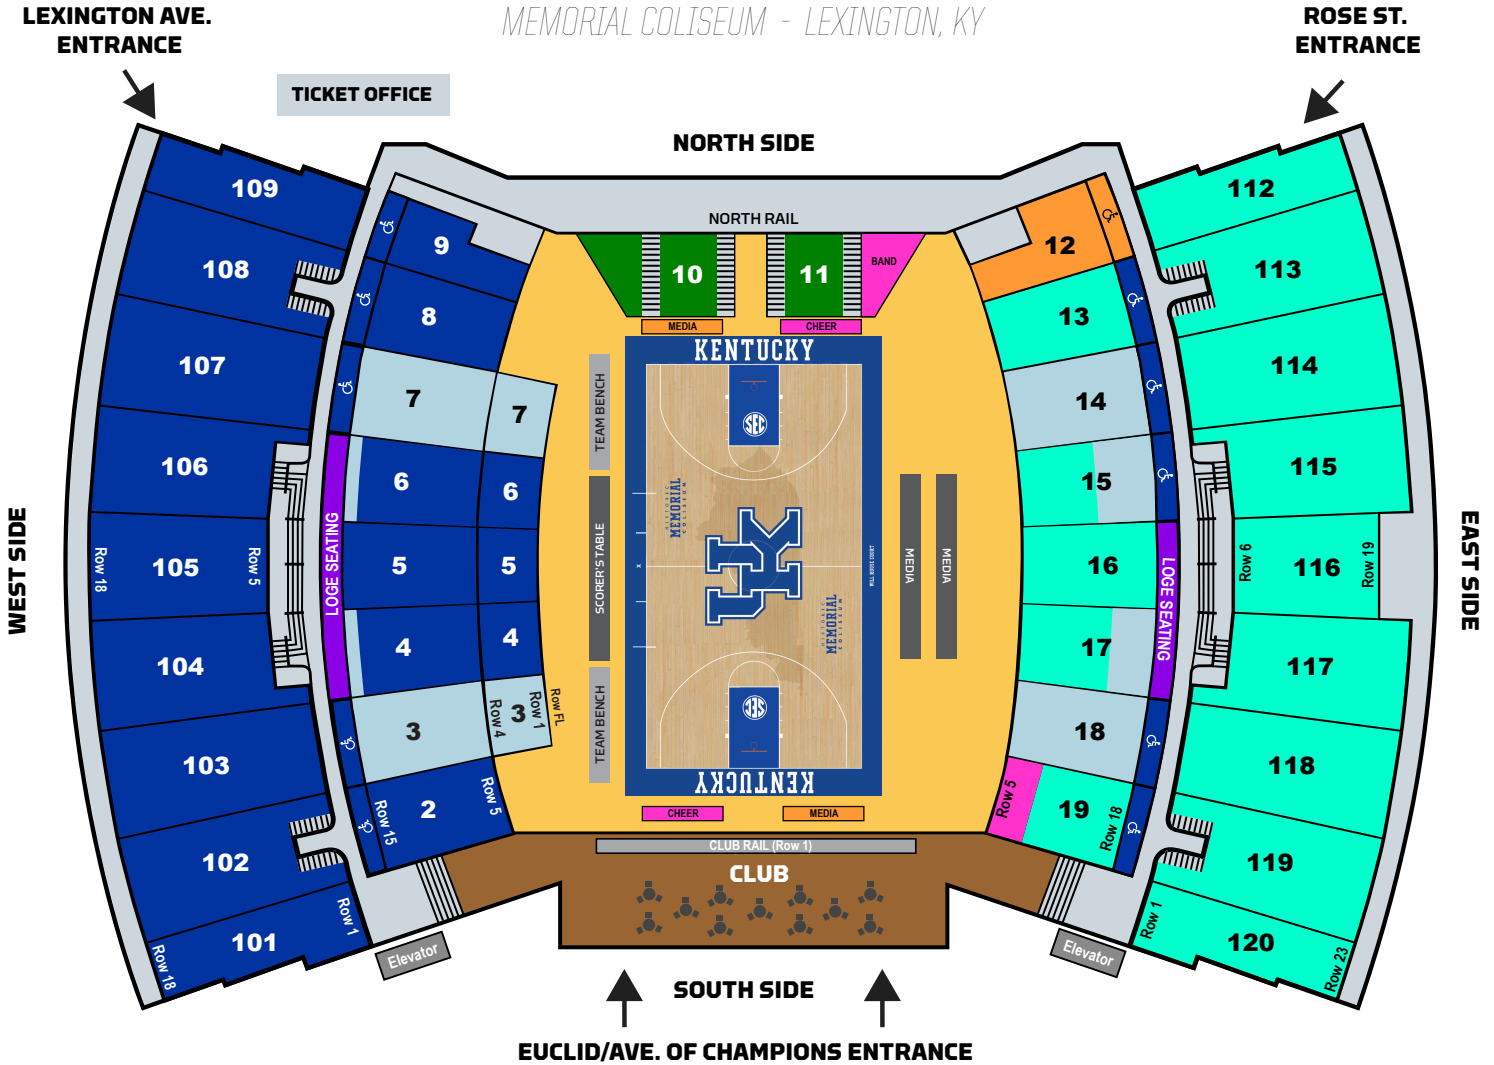

NCAA FIRST & SECOND ROUNDS SEATING CHART

MEMORIAL COLISEUM - LEXINGTON, KY

LOCATION	ALL-SESSION TICKET PRICES		SINGLE-SESSION TICKET PRICES*	
	ADULT	YOUTH/SENIOR	ADULT	YOUTH/SENIOR
Loge Seating	\$125	N/A	\$70	N/A
Coliseum Club - Club Rail	\$125	N/A	\$70	N/A
West Lower Level (Chairbacks) - Sections 2-9	\$50	\$32	\$30	\$22
West 100-Level (Chairbacks) - Sections 101-109	\$45	\$30	\$28	\$20
East Lower Level (Benches) - Sections 13-19	\$50	\$32	\$30	\$22
East 100-Level (Benches) - Sections 112-120	\$40	\$28	\$25	\$18
OTHER SEATING AREAS				
Student Seating				
Band				
Participating Teams				
Media				

*Single-session tickets will be based on availability.

Tickets prices are approximate and will be finalized once host sites are announced on March 16. Due to NCAA ticket obligations, other seating locations not shown above may also not be available.

When standing on the court and looking into each section, seat 1 is on your left and the highest seat number is on your right.

Elevator access goes from court/floor level to the main concourse between the lower level and 100-level. The entry from the main concourse into the 100-Level sections is then via stairs.