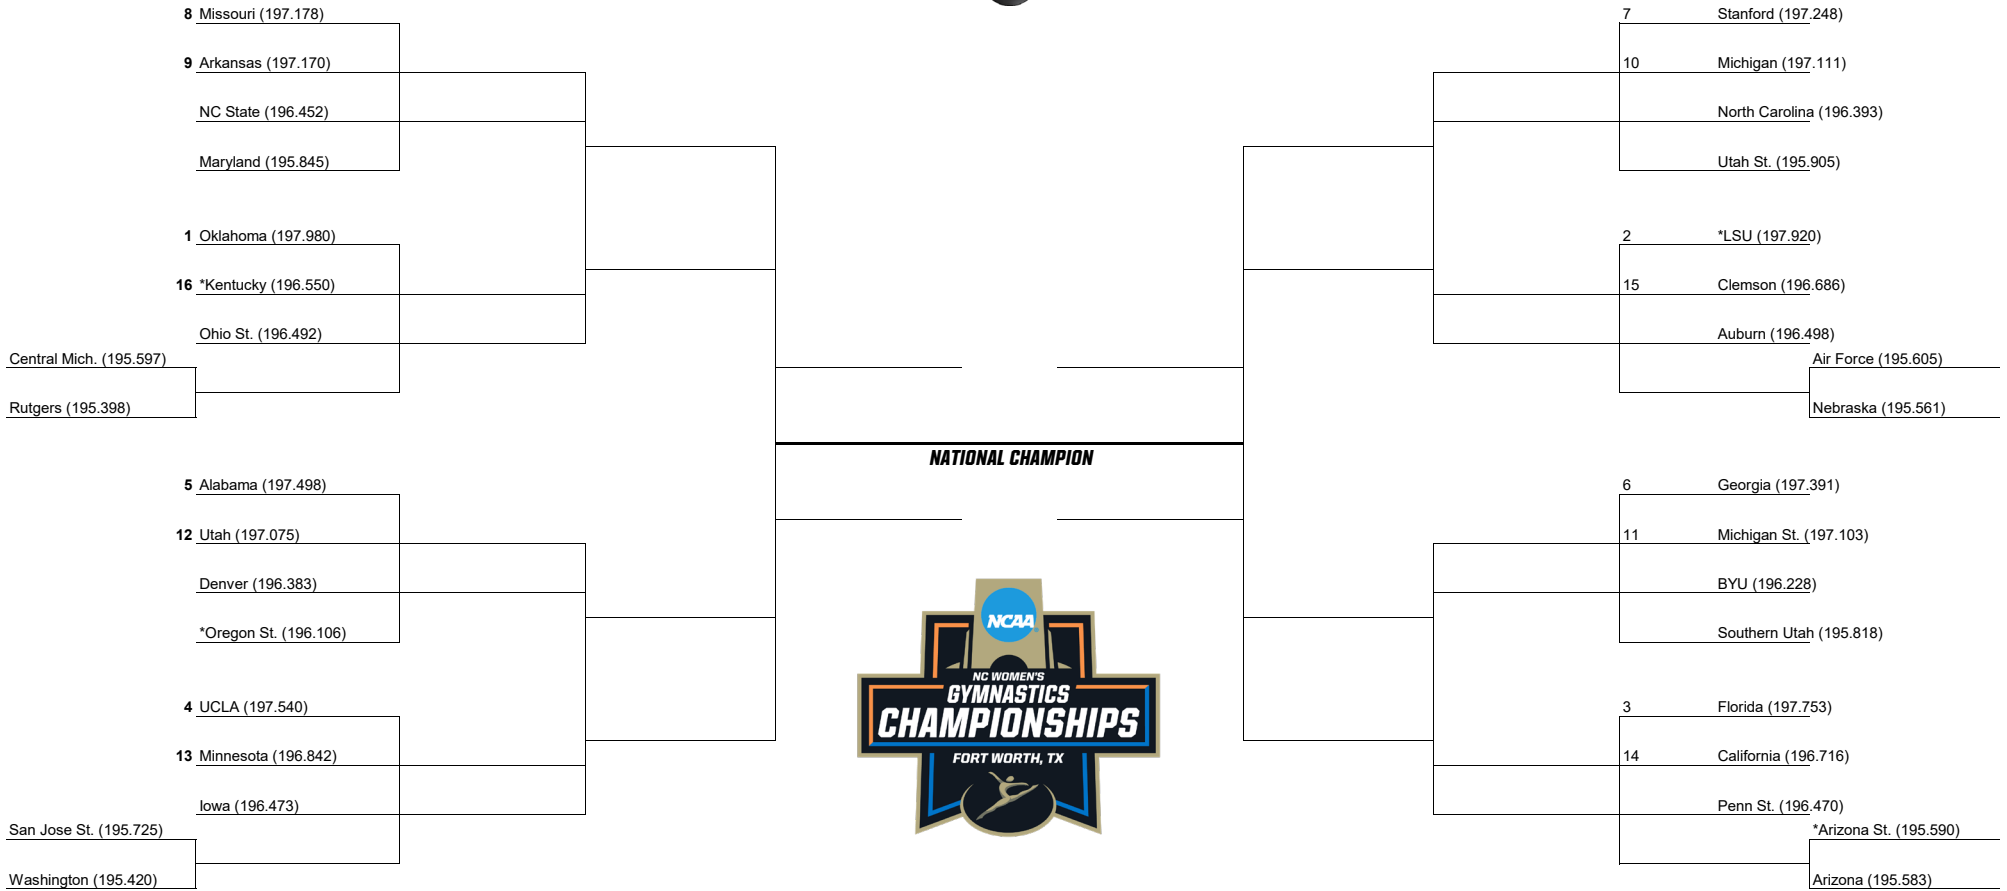

2026 NATIONAL COLLEGIATE WOMEN'S GYMNASTICS CHAMPIONSHIPS

FIRST ROUND APRIL 1/2   **SECOND ROUND** APRIL 2/3   **REGIONAL FINAL** APRIL 4/5   **SEMIFINAL** APRIL 16 FORT WORTH, TEXAS **ESPN 2**   **NATIONAL CHAMPIONSHIP** APRIL 18 FORT WORTH, TEXAS **abc**   **SEMIFINAL** APRIL 16 FORT WORTH, TEXAS **ESPN 2**   **REGIONAL FINAL** APRIL 4/5   **SECOND ROUND** APRIL 2/3   **FIRST ROUND** APRIL 1/2