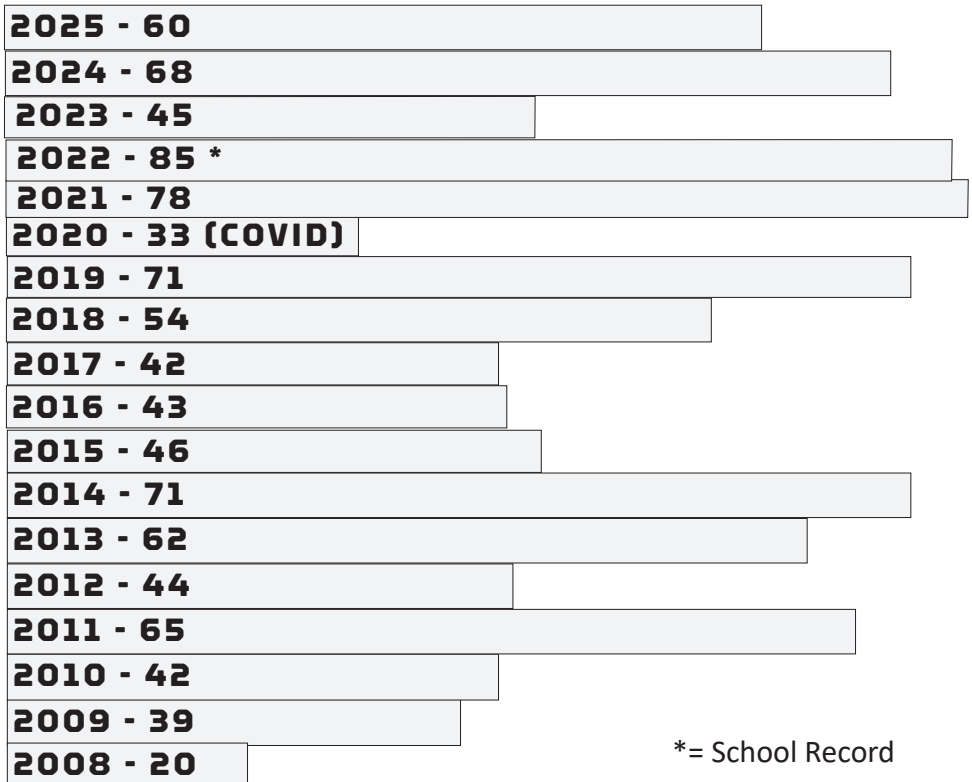

KENTUCKY HOME RUN TRACKER UNDER COACH KRISTINE HIMES

2026
47 home runs

*= School Record