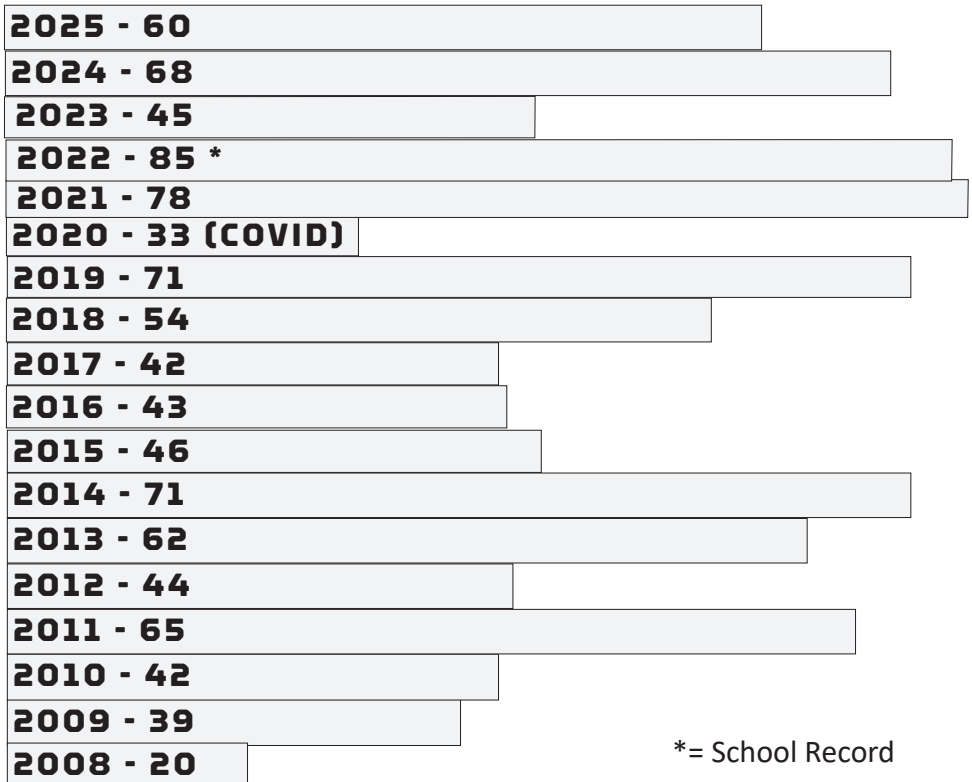

KENTUCKY HOME RUN TRACKER UNDER COACH KRISTINE HIMES

2026
46 home runs

*= School Record