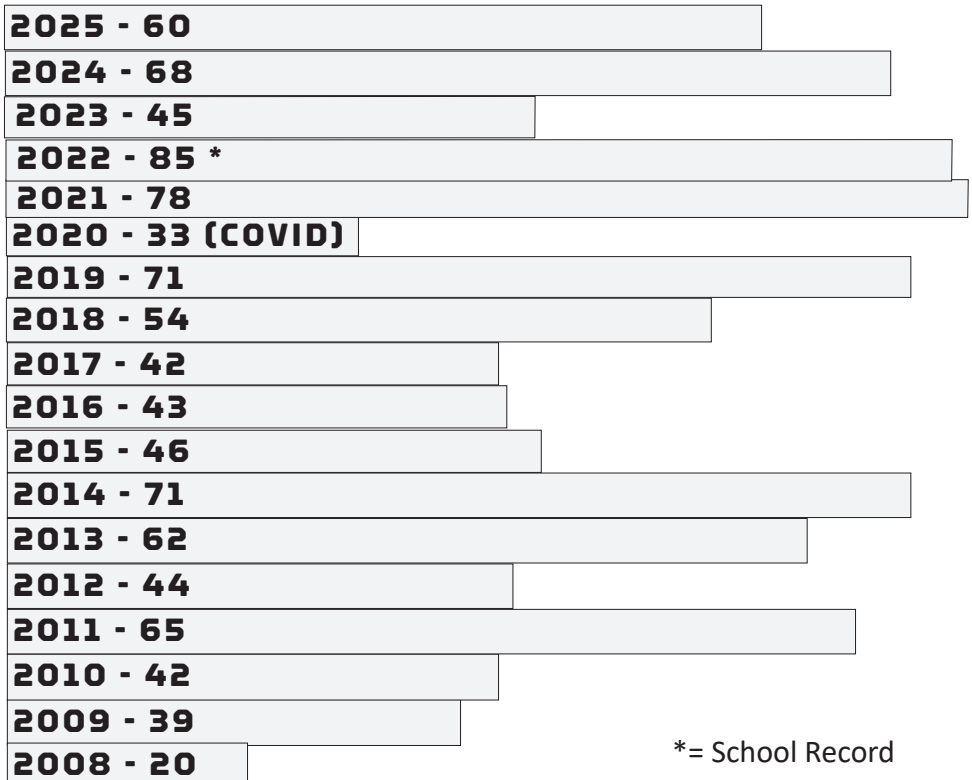

KENTUCKY HOME RUN TRACKER UNDER COACH KRISTINE HIMES

2026
51 home runs

*= School Record