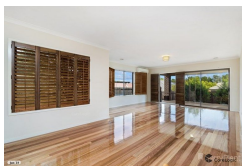

HOUSE Offered for Sale

19 Wicket Street Sunbury VIC 3429

4 2 2

Indicative Selling Price

For the meaning of this price see consumer.vic.gov.au/underquoting

Range between $500,000 & $550,000

Median Sale Price

$540,000 Houses in Sunbury between 01 Jul 2018 - 30 Jun 2019

Source: CoreLogic

Comparable Property Sales

These are the three properties sold within two kilometres of the property for sale in the last 6 months that the estate agent or agent's representative considers to be most comparable to the property for sale.

32 Ferris Street Sunbury VIC 3429 Sold Price ^{RS} **$522,000** Sold Date **27-Jun-19**
 3 2 2 Distance **0.16km**