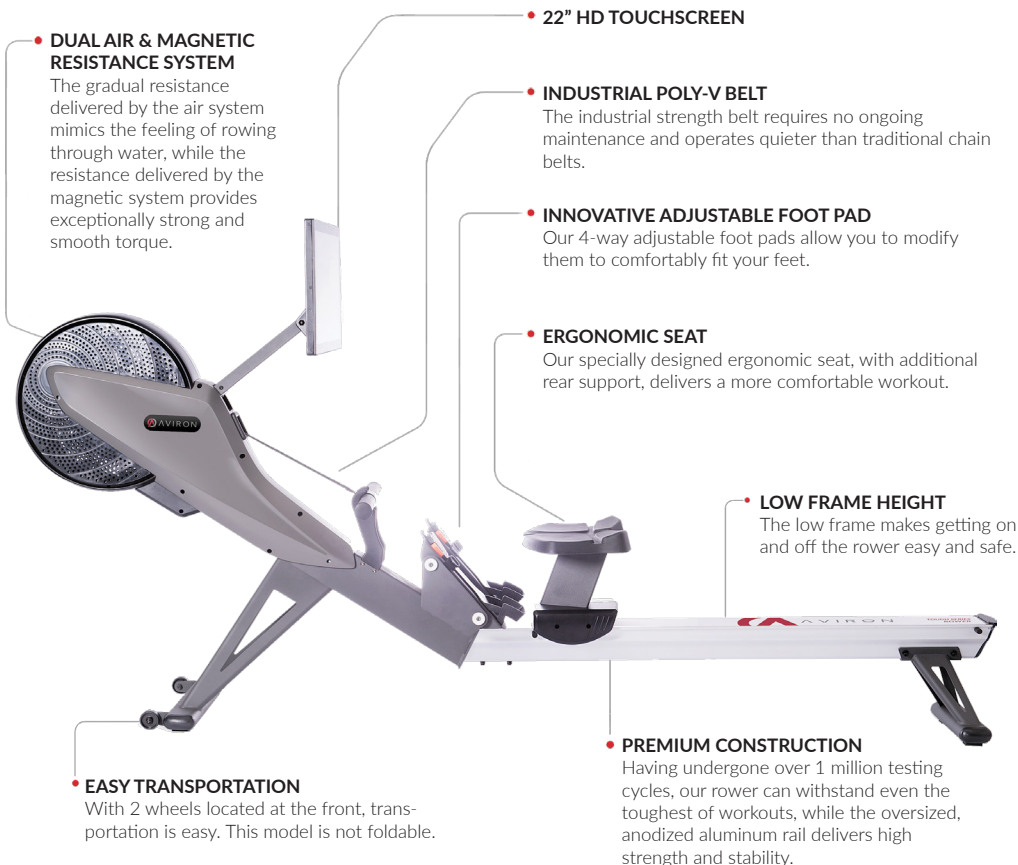

LEADERBOARD

Discover who the top performers are on our global leaderboard.

EARN ACHIEVEMENTS

Achievements are mini rewards to keep you inspired and motivated.

PERSONALIZED WORKOUTS

Select personalized workouts to improve cardiovascular performance or increase strength, speed, and muscle.

ADD AND FOLLOW FRIENDS

Add, follow, and challenge friends. Keep track of each other's successes through the comprehensive profile to stay motivated.

TOP 3 FINISHERS

Finish a workout in the top 3 and celebrate by posting a victory photo!

TIMED WORKOUTS

Workouts range from 2 to 40 minutes in length, making it easy to fit workouts into your busy schedule.

ROWER TECHNOLOGY

ROWER

FRAME
High strength aluminum

RESISTANCE
16 level dual air & magnetic system

BELT
Whisper Poly-V belt

SEAT
Ergonomic seat with extra rear support

DIMENSIONS
249.5 x 53 x 111 cm

WEIGHT
125LBS / 56.5KG

MAX USER WEIGHT
507LBS / 230KG

TOUCHSCREEN

SCREEN
22" 1080P touchscreen

PROCESSORS
ARM 2.0Ghz dual core & 1.5Ghz quad core