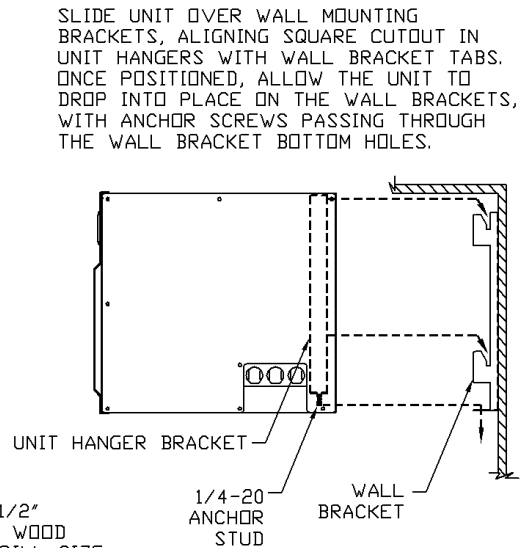

3000Sh / 4000Sh / 6000S / 8000S EVAPORATOR MOUNTING DETAIL

STEP #1

STEP #2

STEP #3

1478R01