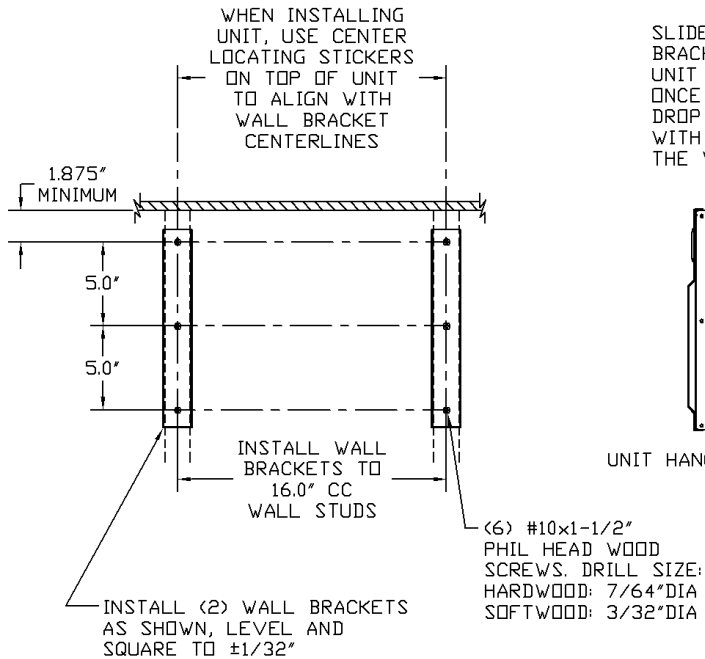

3000Sh / 4000Sh / 6000S / 8000S EVAPORATOR MOUNTING DETAIL

STEP #1

STEP #2

STEP #3

1478R01