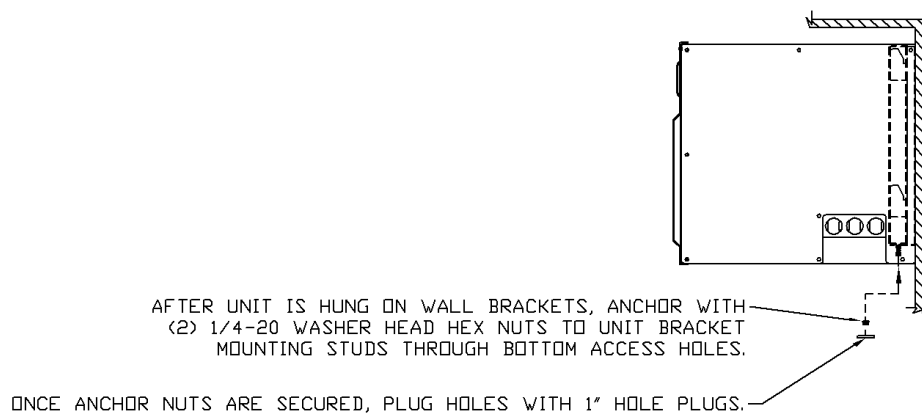

3000Sh / 4000Sh / 6000S / 8000S EVAPORATOR MOUNTING DETAIL

STEP #1

STEP #2

STEP #3

1478R01