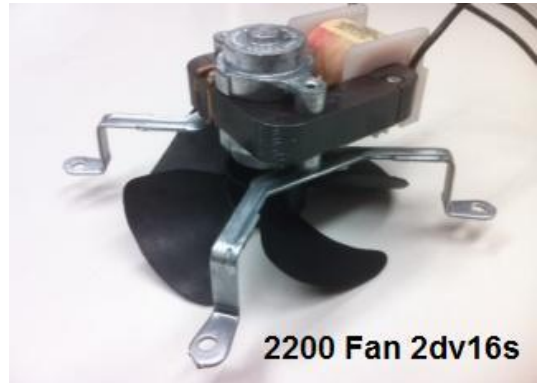

All 2200 Models (4 per unit)
Fan Motors & Blade Part # 2dv16s