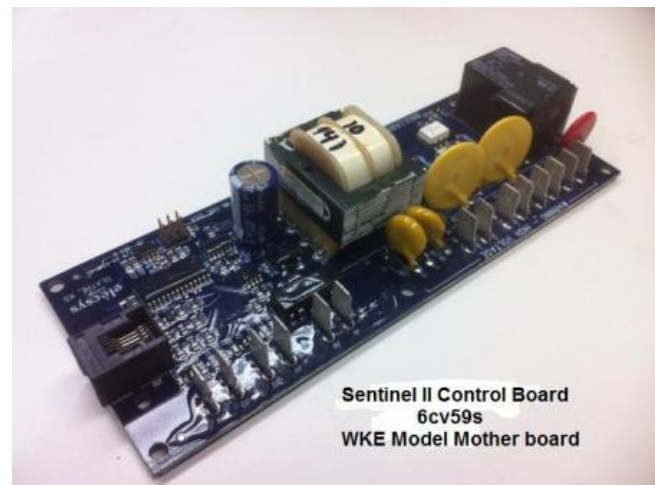

# BREEZAIRE Parts Breakdown

All 1060 Models (4 per unit)  
Fan Motors & Blade Part # 1dv02s

All 2200 Models (4 per unit)  
Fan Motors & Blade Part # 2dv16s

All WKE Models  
LCD Display Part # 6cv60s

All WKE Models  
Control Board Part #6cv59s