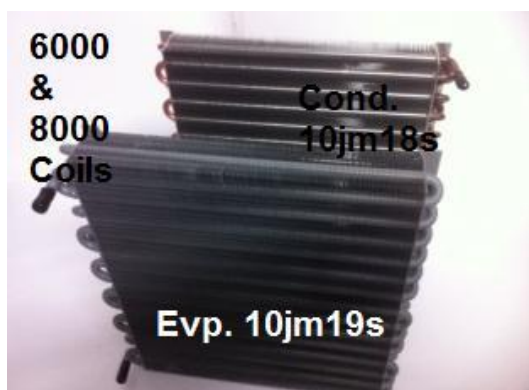

# BREEZAIRE Parts Breakdown

All 1060 & 2200 models  
Evaporator Coils (5dm01s)  
Condenser Coils (5dm02s)

All 3000 & 4000 models  
Evaporator Coil (6cm10s)  
Condenser Coil (6cm11s)

All 6000 & 8000 models  
Evaporator Coil (10jm19s)  
Condenser Coil (10jm18s)