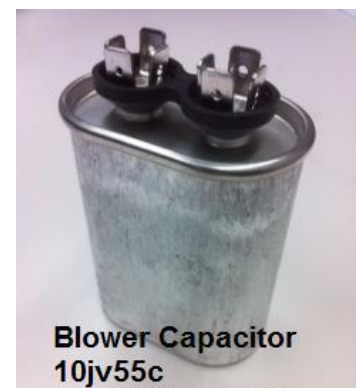

# BREEZAIRE Parts Breakdown

All 3000 & 4000 Models  
(Not WKSL 4000)  
Part # 6cv79c

Fan Blade for both fan motors  
Part # 6cv71c

Used on  
WKS & WKSL 4000 Models &  
Condenser Side of 6000 & 8000

Part # 6cv97c

Blower 6000 & 8000 Models  
Part # 10jv56c

Blower Capacitor  
Part # 10jv55c

Please contact Breezaire with the model and serial number for pricing and availability.