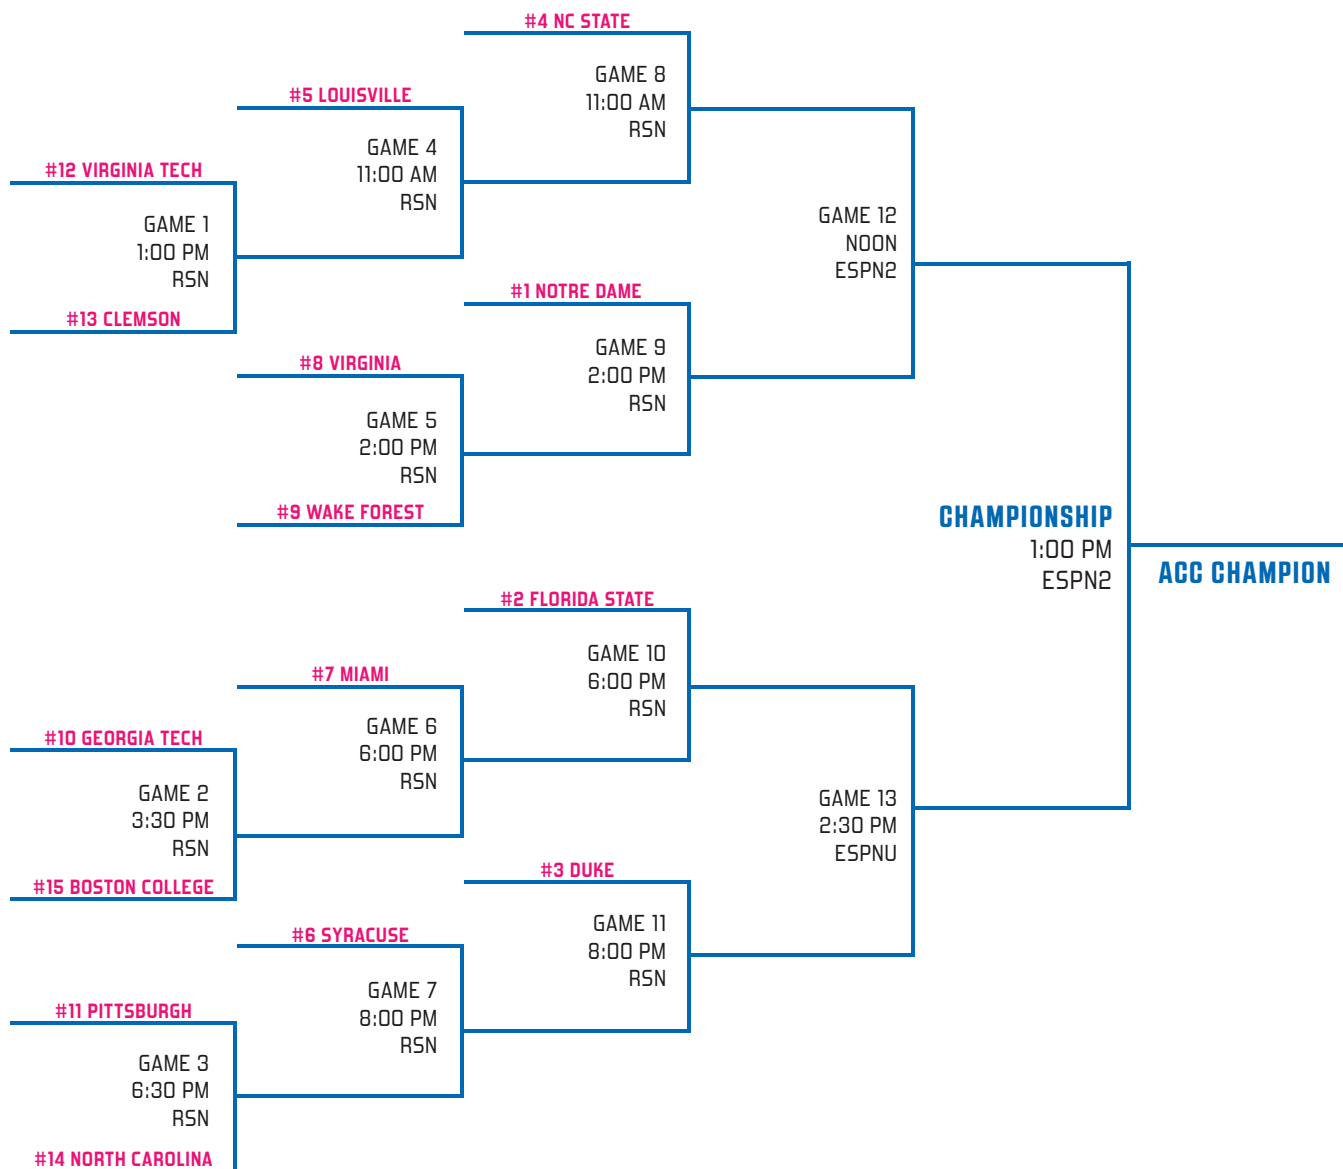

# 2017 ACC WOMEN'S BASKETBALL TOURNAMENT

**FIRST ROUND**  
WEDNESDAY • MARCH 1

**SECOND ROUND**  
THURSDAY • MARCH 2

**QUARTERFINALS**  
FRIDAY • MARCH 3

**SEMIFINALS**  
SATURDAY • MARCH 4

**CHAMPIONSHIP**  
SUNDAY • MARCH 5