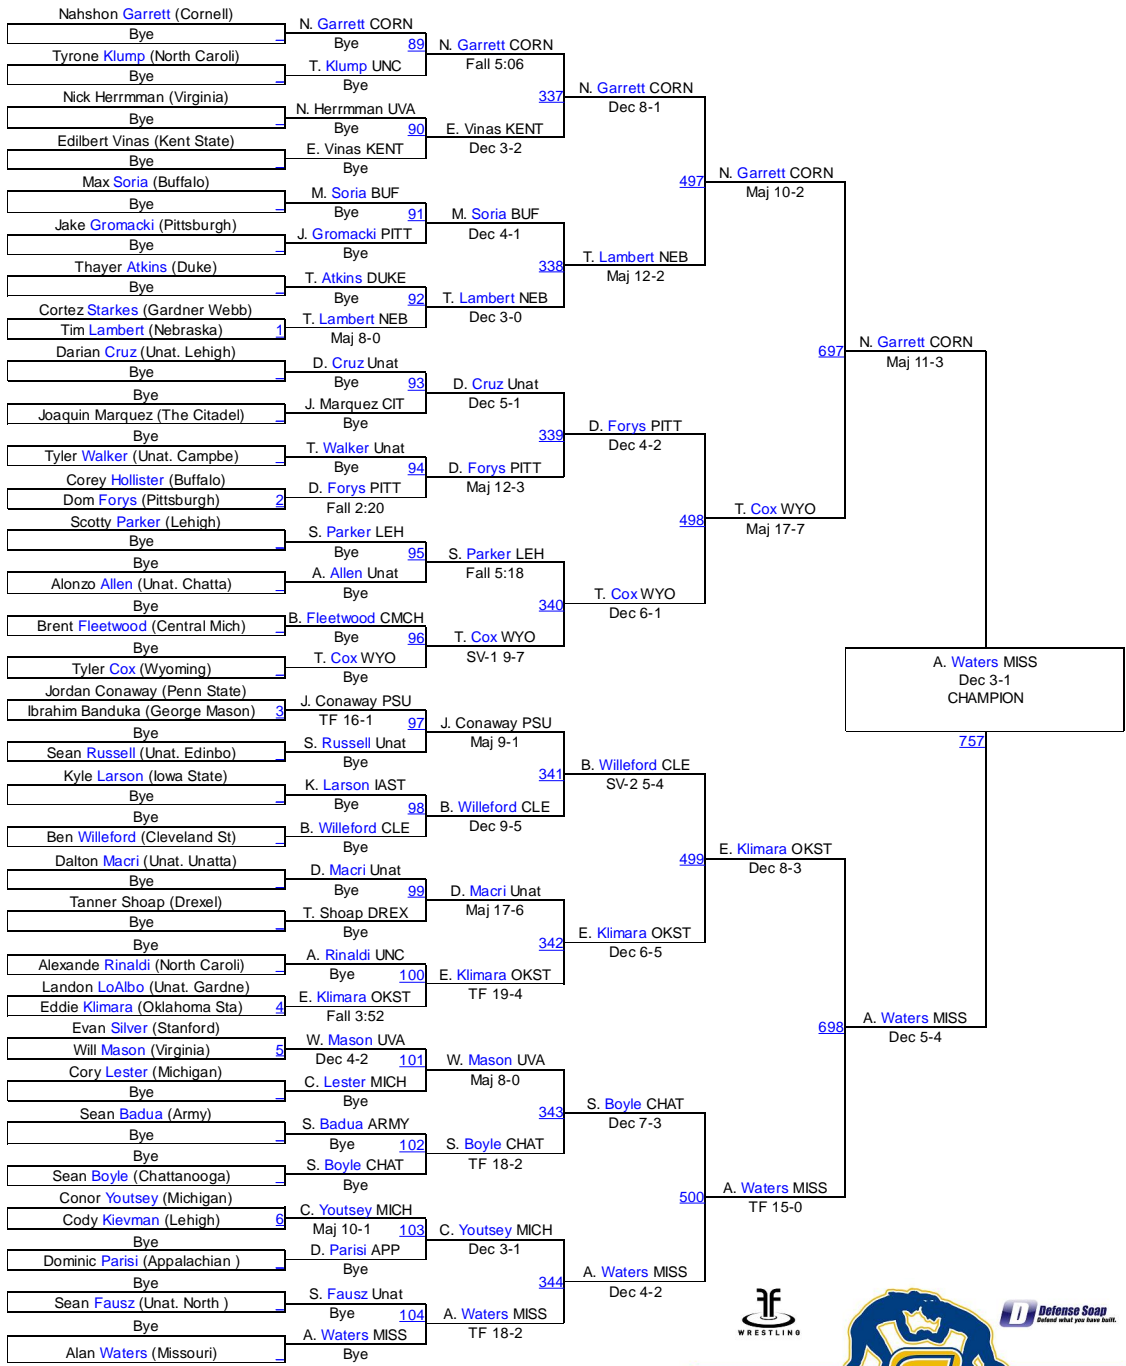

Team Scores on 01/01/2015 08:22 p.m.

1. Penn State	PSU	165.0
2. Missouri	MISS	150.0
3. Oklahoma State	OKST	135.5
4. Nebraska	NEB	116.0
5. Michigan	MICH	88.5
6. Cornell	CORN	79.5
7. Lehigh	LEH	79.0
8. Pittsburgh	PITT	72.0
9. Wyoming	WYO	57.5
10. Virginia	UVA	51.5
11. Iowa State	IAST	49.5
12. Army	ARMY	48.0
13. Central Michigan	CMCH	47.5
14. Chattanooga	CHAT	43.5
15. North Carolina	UNC	42.5
16. Kent State	KENT	36.0
17. Appalachian State	APP	33.0
18. Duke	DUKE	32.5
19. Stanford	STAN	32.0
20. The Citadel	CIT	32.0
21. Cleveland State	CLE	31.0
22. Drexel	DREX	29.0
23. Boise State	BOIS	28.5
24. Navy	NAVY	26.5
25. Gardner Webb	GWEB	20.5
26. George Mason	GMAS	14.0
27. Northern Colorado	NCO	14.0
28. Buffalo	BUF	7.5
29. Campbell	CAMP	2.5
30. Edinboro	EDN	0.0
31. North Carolina State	NCST	0.0
32. Unattached	UNA	0.0

Southern Scuffle

NCAA 125

NCAA 125

Southern Scuffle

NCAA 133

NCAA 133

Southern Scuffle

NCAA 141

NCAA 141

Southern Scuffle

NCAA 149

NCAA 149

Southern Scuffle

NCAA 157

NCAA 157

Southern Scuffle

NCAA 197

Southern Scuffle

NCAA 285

NCAA 285