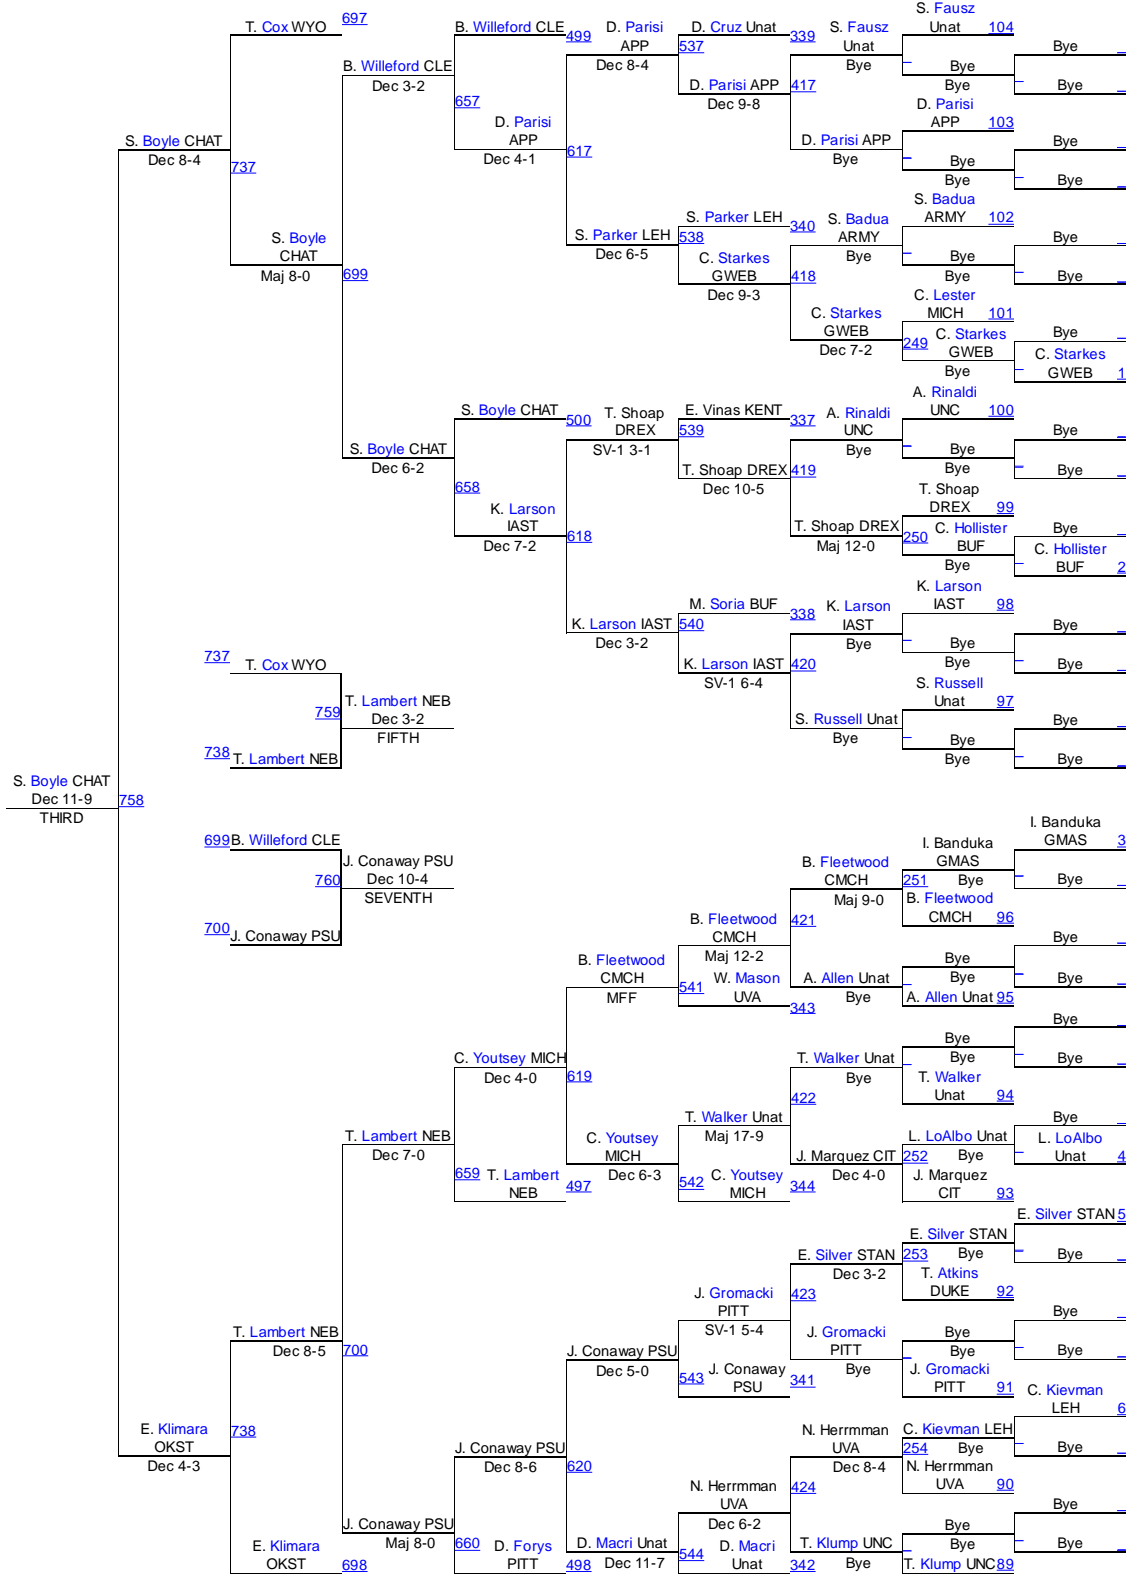

Team Scores on 01/01/2015 08:22 p.m.

1. Penn State	PSU	165.0
2. Missouri	MISS	150.0
3. Oklahoma State	OKST	135.5
4. Nebraska	NEB	116.0
5. Michigan	MICH	88.5
6. Cornell	CORN	79.5
7. Lehigh	LEH	79.0
8. Pittsburgh	PITT	72.0
9. Wyoming	WYO	57.5
10. Virginia	UVA	51.5
11. Iowa State	IAST	49.5
12. Army	ARMY	48.0
13. Central Michigan	CMCH	47.5
14. Chattanooga	CHAT	43.5
15. North Carolina	UNC	42.5
16. Kent State	KENT	36.0
17. Appalachian State	APP	33.0
18. Duke	DUKE	32.5
19. Stanford	STAN	32.0
20. The Citadel	CIT	32.0
21. Cleveland State	CLE	31.0
22. Drexel	DREX	29.0
23. Boise State	BOIS	28.5
24. Navy	NAVY	26.5
25. Gardner Webb	GWEB	20.5
26. George Mason	GMAS	14.0
27. Northern Colorado	NCO	14.0
28. Buffalo	BUF	7.5
29. Campbell	CAMP	2.5
30. Edinboro	EDN	0.0
31. North Carolina State	NCST	0.0
32. Unattached	UNA	0.0

Southern Scuffle

NCAA 125

NCAA 125

Southern Scuffle

NCAA 133

NCAA 133

Southern Scuffle

NCAA 141

NCAA 141

Southern Scuffle

NCAA 149

NCAA 149

Southern Scuffle

NCAA 157

NCAA 157

Southern Scuffle

NCAA 197

Southern Scuffle

NCAA 285

NCAA 285