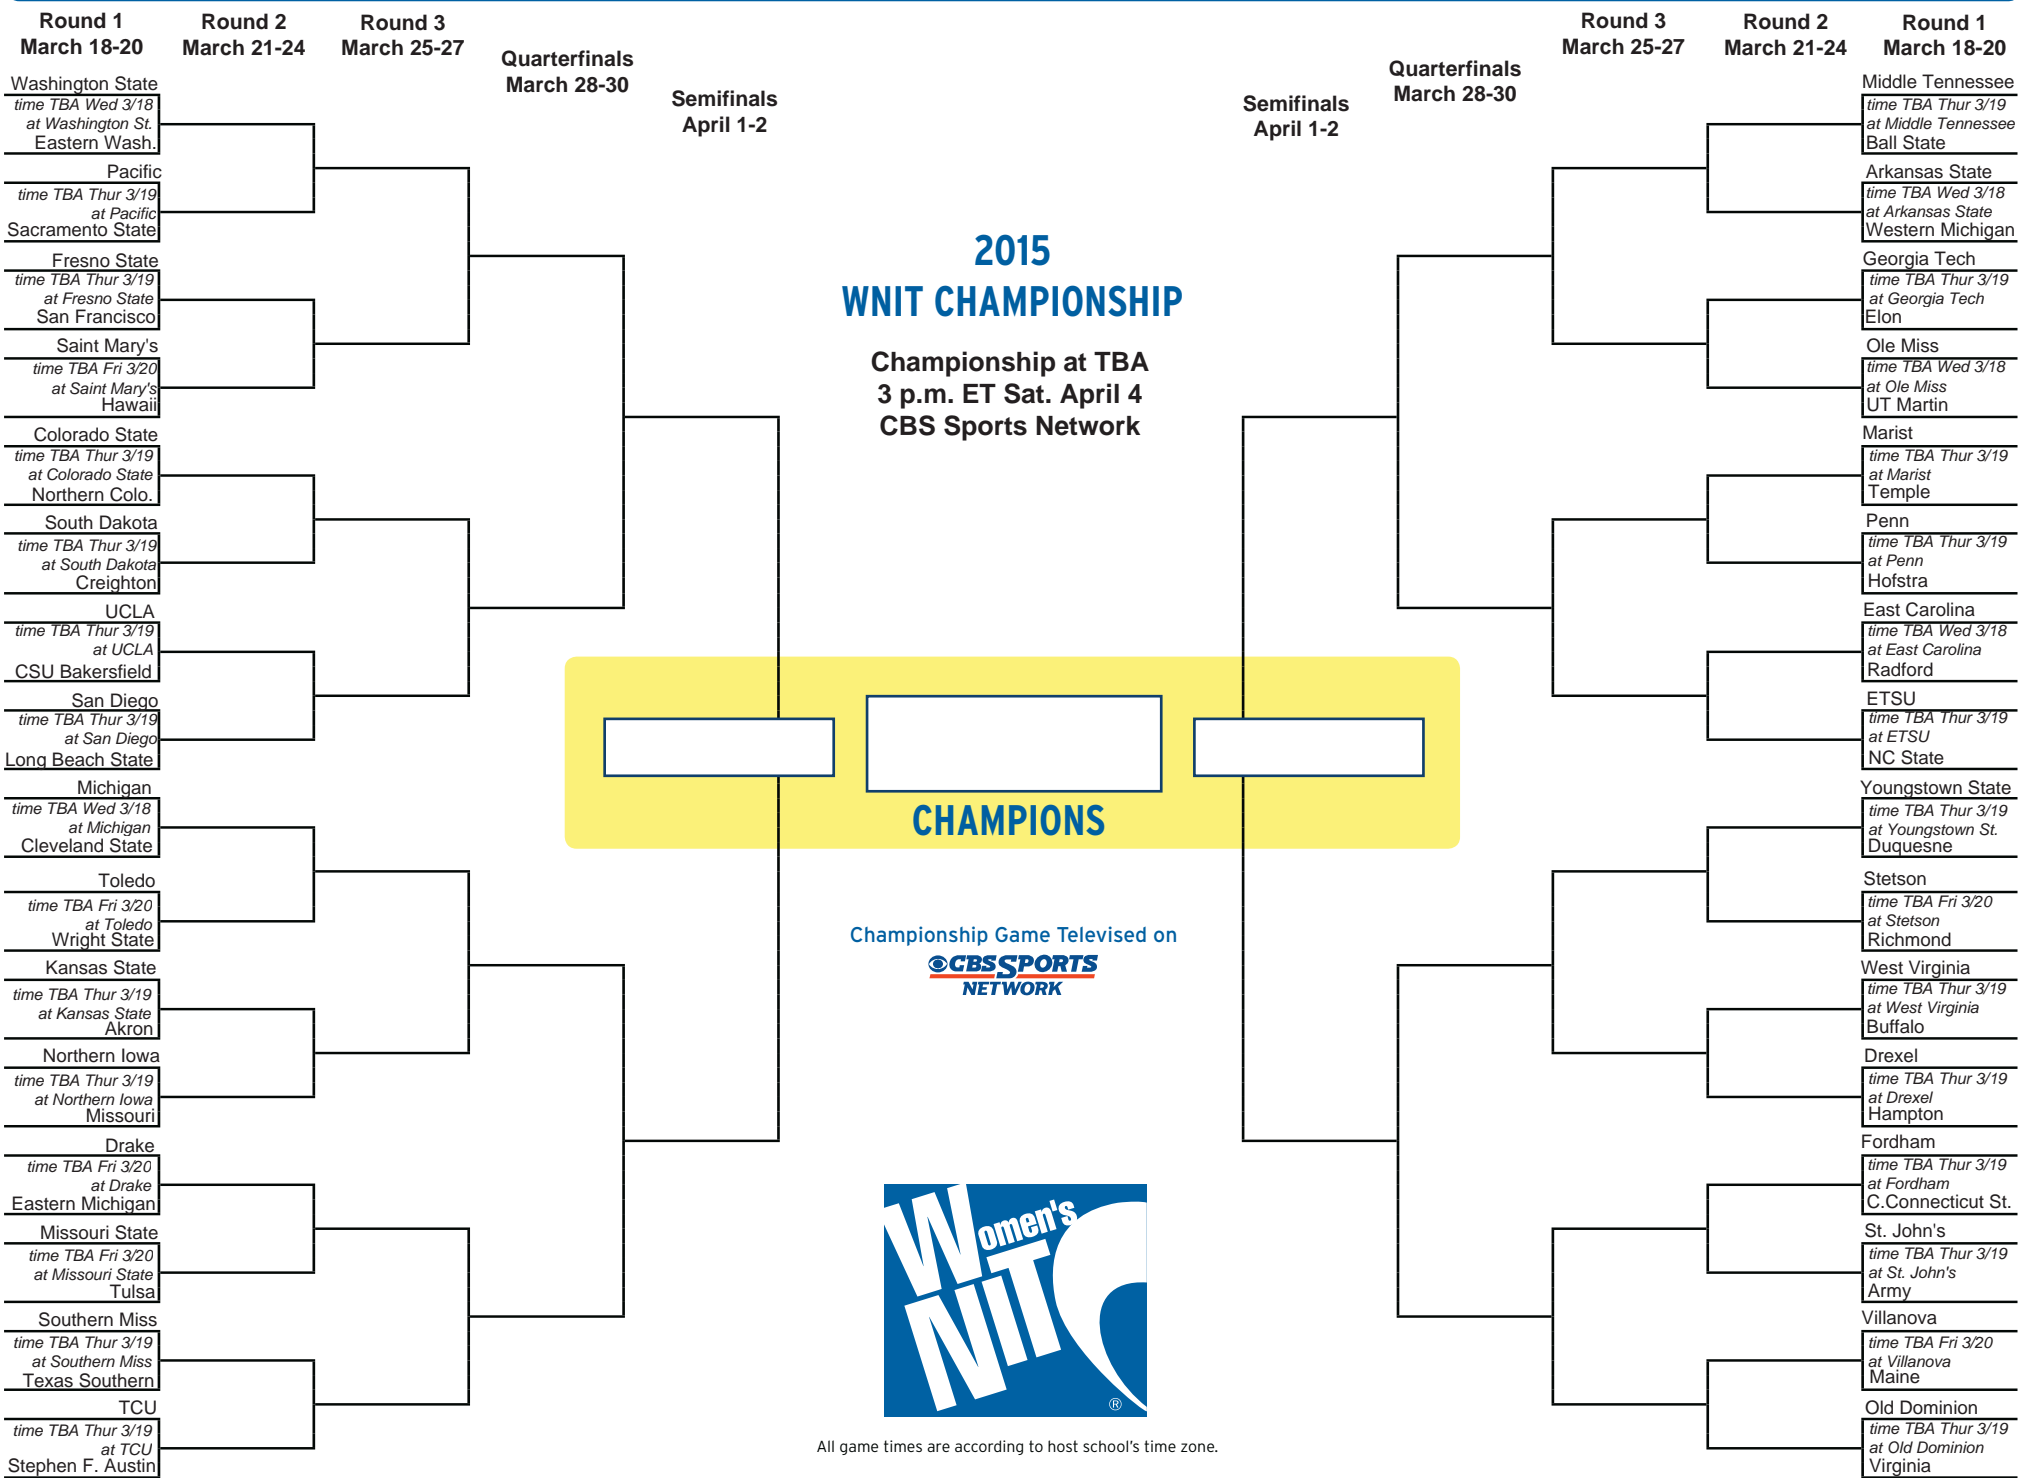

# POSTSEASON WNIT BRACKET

All game times are according to host school's time zone.