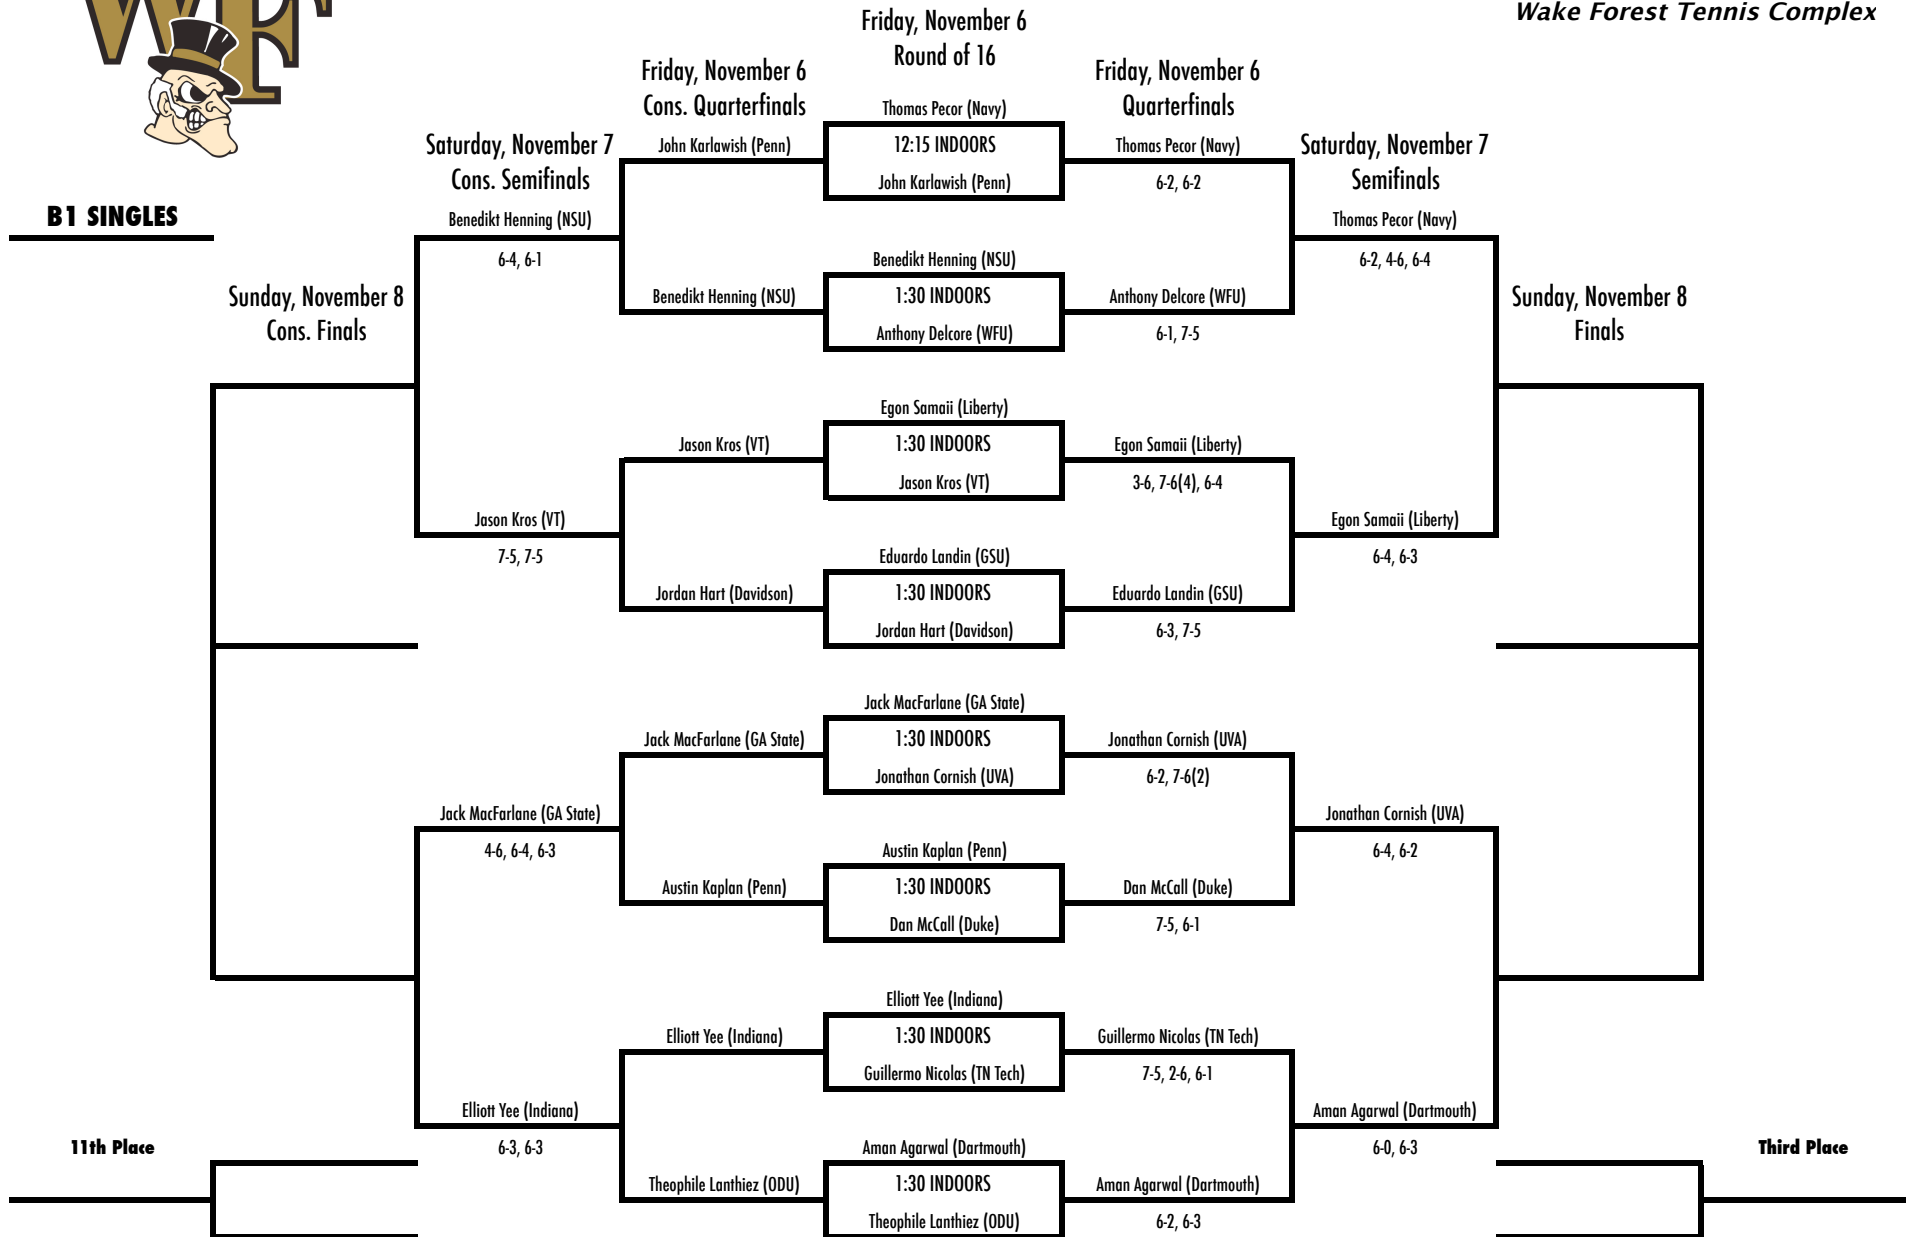

13th Place Bracket

Fifth Place Bracket

15h Place

7th Place

2015 WFU Fall Invite

November 6-8
Wake Forest Tennis Complex

B1 SINGLES

2015 WFU Fall Invite