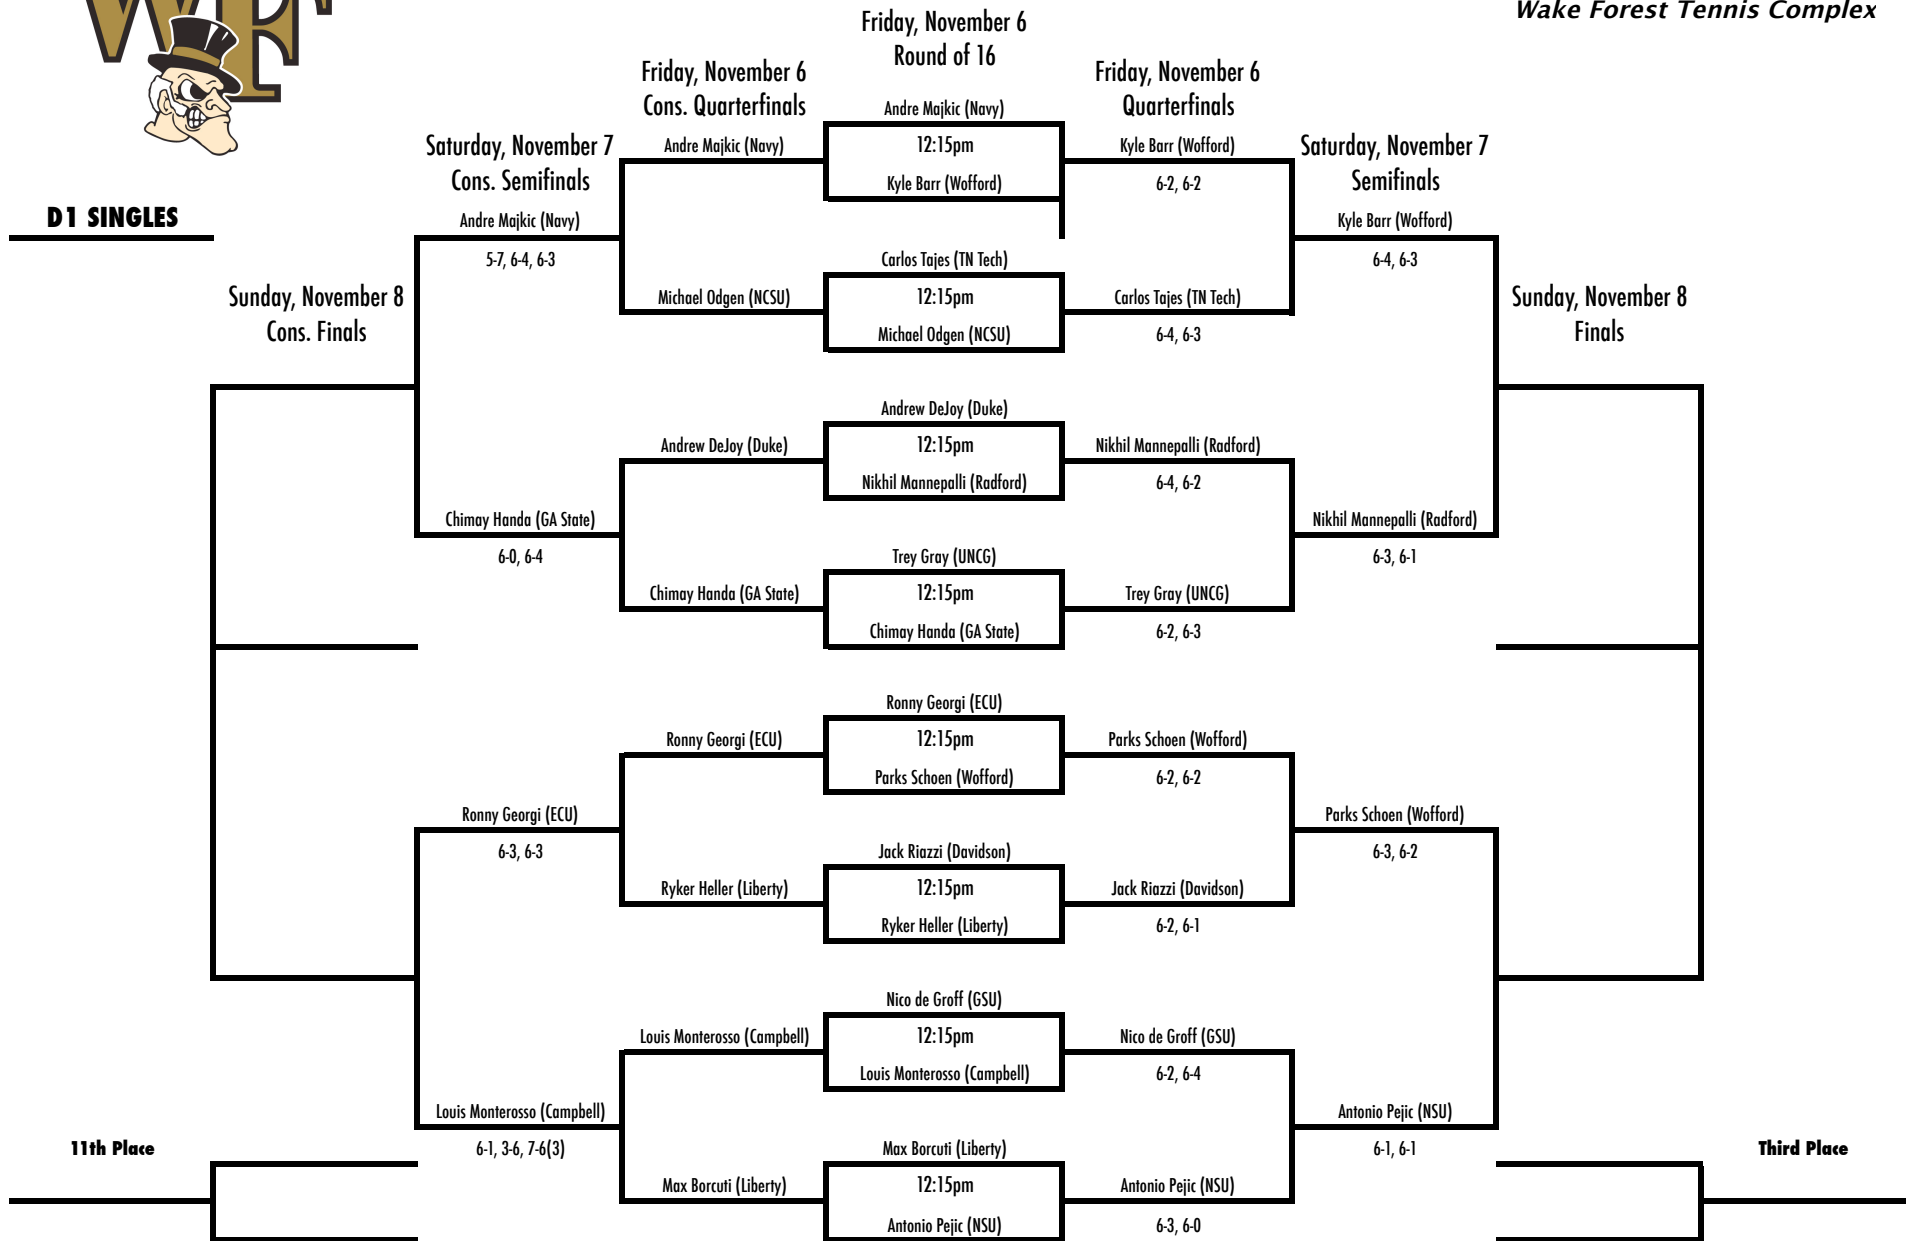

7th Place

2015 WFU Fall Invite

November 6-8
Wake Forest Tennis Complex

D1 SINGLES

2015 WFU Fall Invite

November 6-8
Wake Forest Tennis Complex

D1 SINGLES

13th Place Bracket