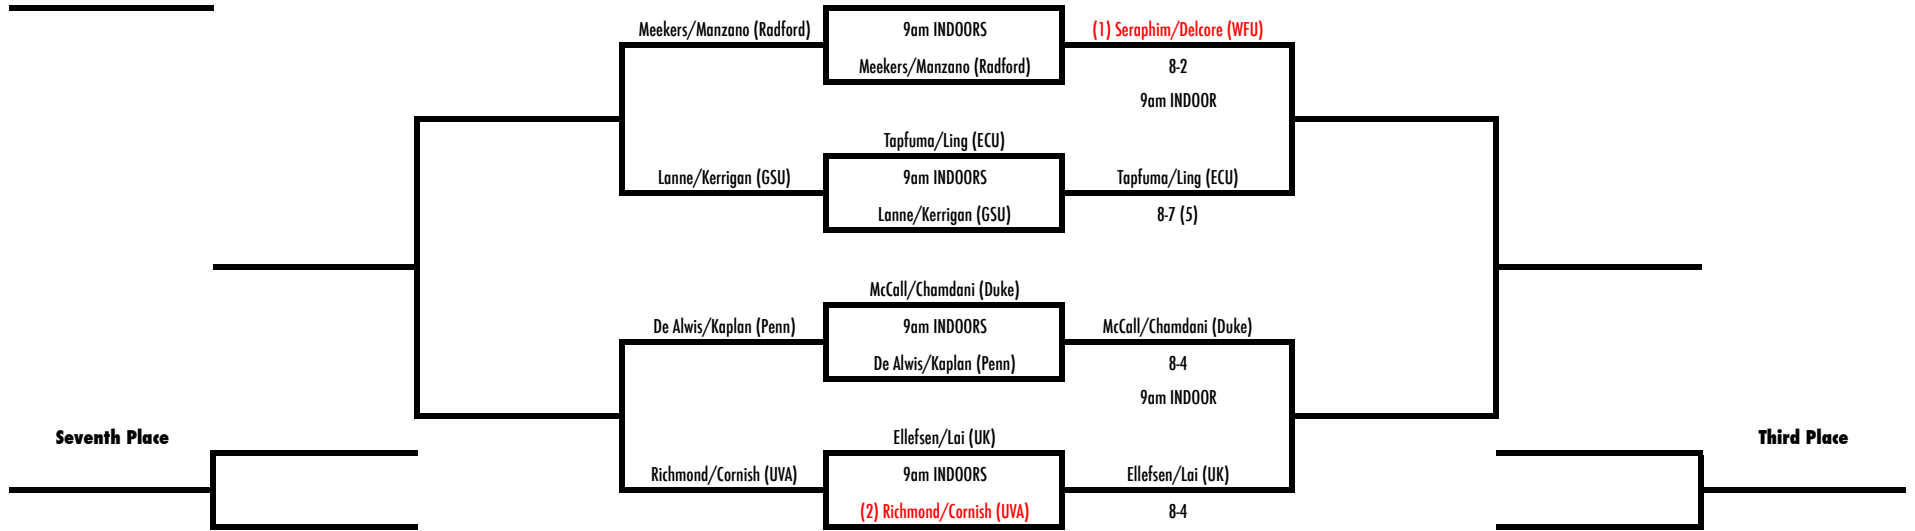

2015 WFU Fall Invite

November 6-8
Wake Forest Tennis Complex

Friday, November 6
First Round

Saturday, November 7
Cons. Semifinals

Saturday, November 7
Semifinals

Sunday, November 8
Cons. Finals

Sunday, November 8
Finals

A1 DOUBLES

A2 DOUBLES