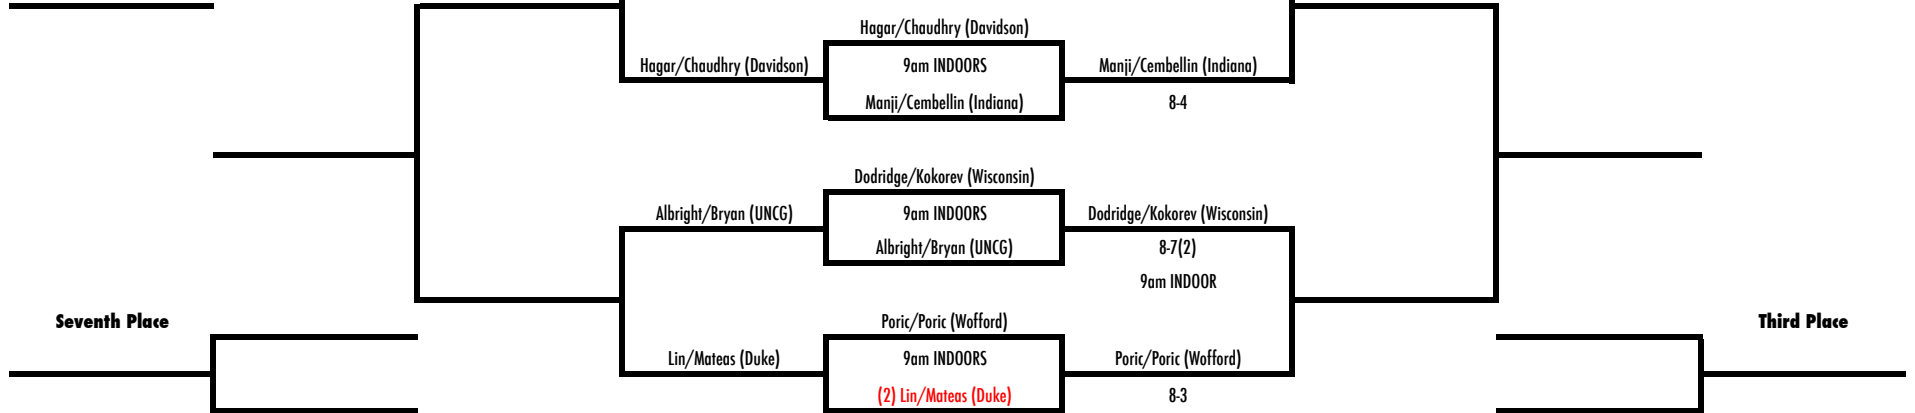

2015 WFU Fall Invite

November 6-8
Wake Forest Tennis Complex

Friday, November 6
First Round

Saturday, November 7
Cons. Semifinals

Saturday, November 7
Semifinals

Sunday, November 8
Cons. Finals

Sunday, November 8
Finals

A1 DOUBLES

A2 DOUBLES