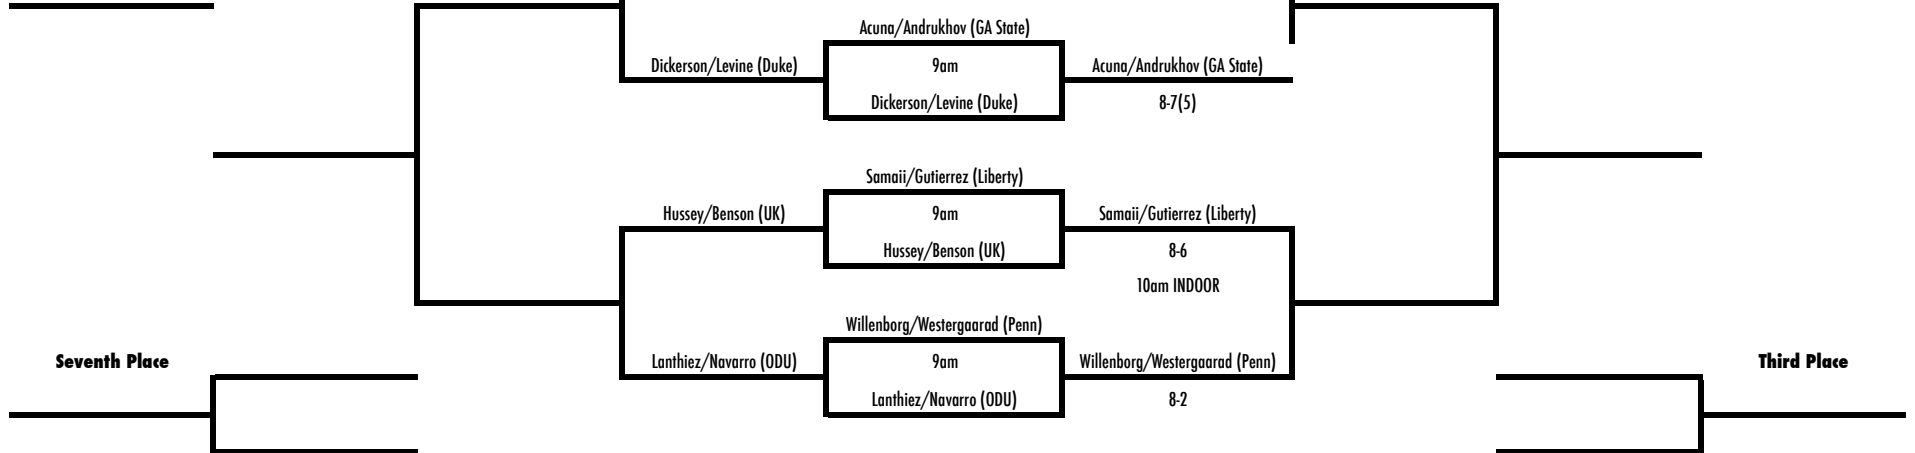

B3 DOUBLES

2015 WFU Fall Invite

November 6-8
Wake Forest Tennis Complex

Friday, November 6
First Round

Friday, November 6
Cons. Semifinals

Friday, November 6
Semifinals

Sunday, November 8
Cons. Finals

Saturday, November 7
Finals