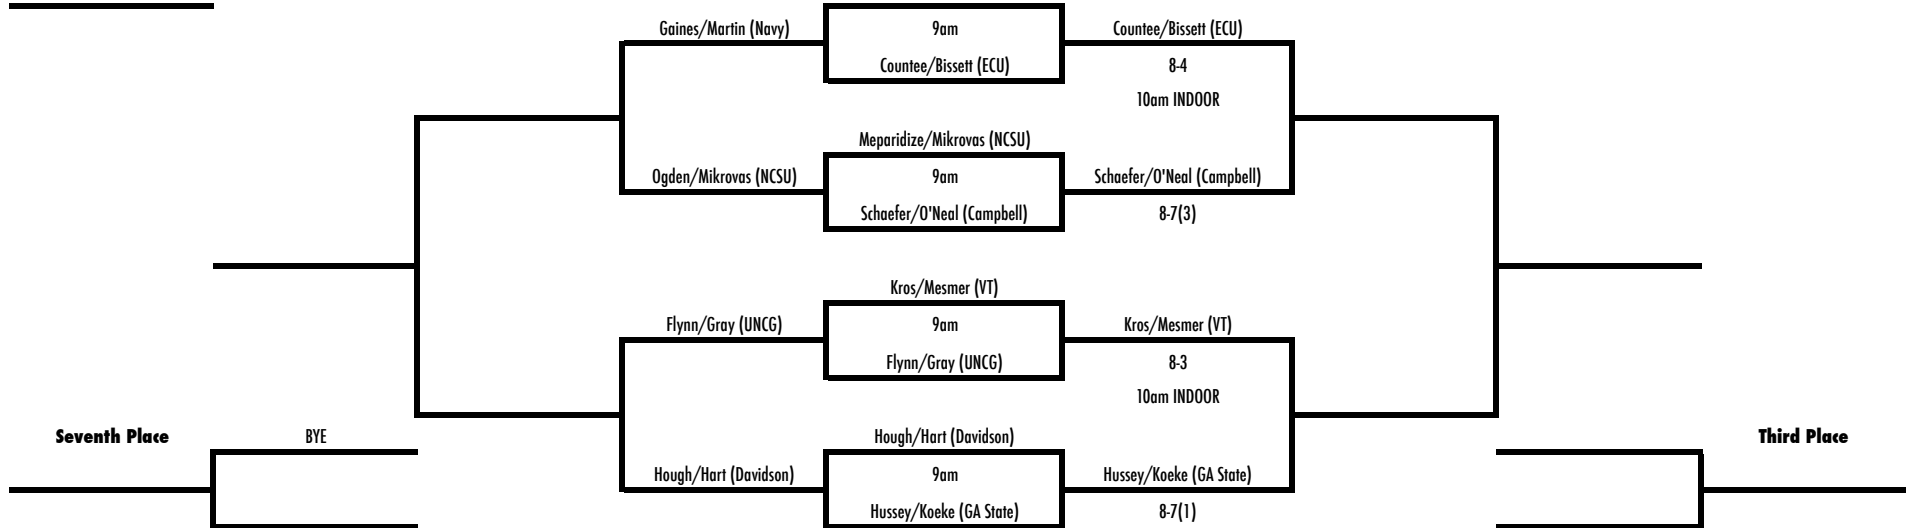

2015 WFU Fall Invite

November 6-8
Wake Forest Tennis Complex

Friday, November 6
First Round

Saturday, November 7
Cons. Semifinals

Saturday, November 7
Semifinals

Sunday, November 12
Cons. Finals

Sunday, November 12
Finals

B2 DOUBLES

B3 DOUBLES