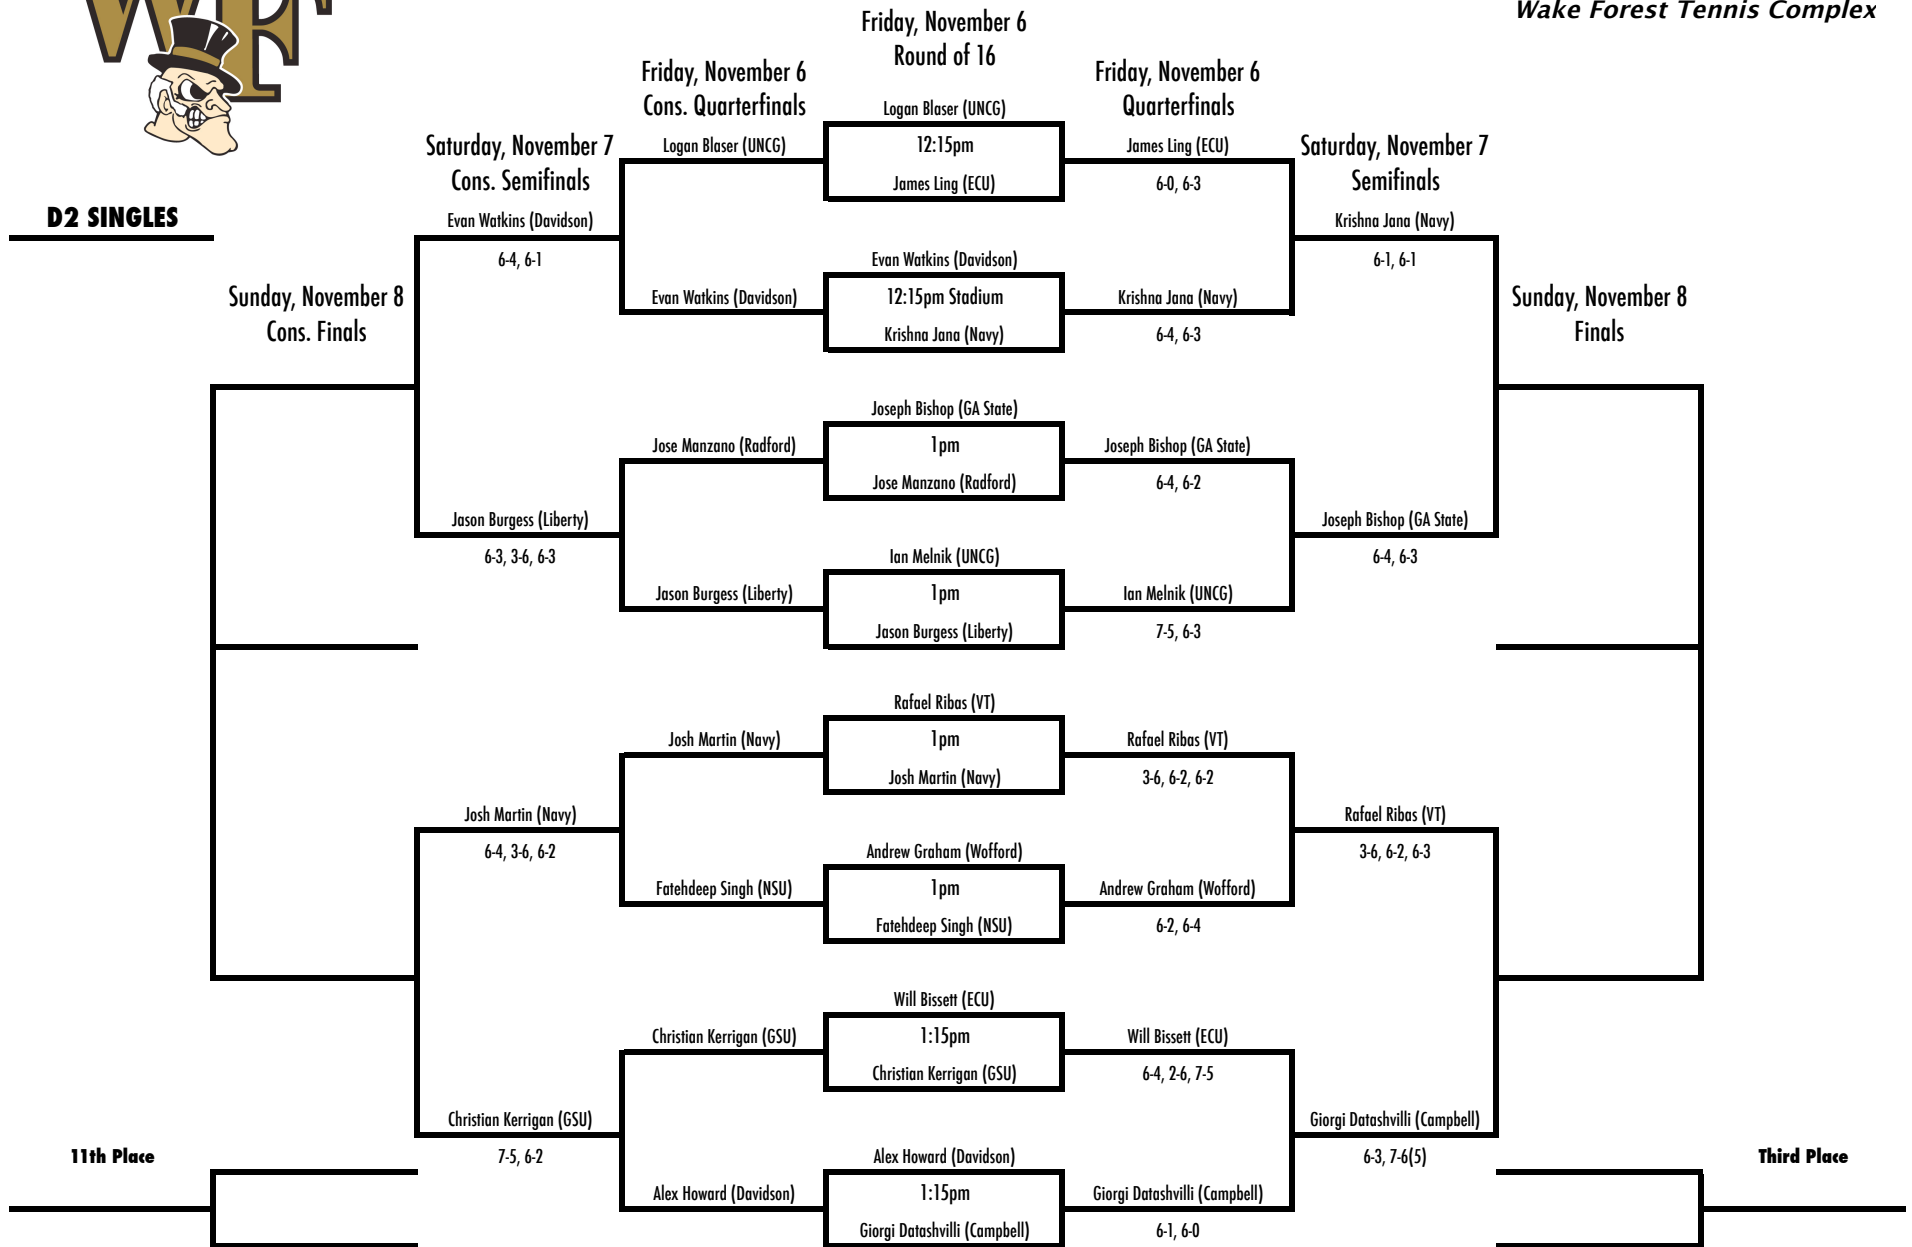

Fifth Place Bracket

15th Place

7th Place

2015 WFU Fall Invite

November 6-8
Wake Forest Tennis Complex

D2 SINGLES

2015 WFU Fall Invite

November 6-8
Wake Forest Tennis Complex