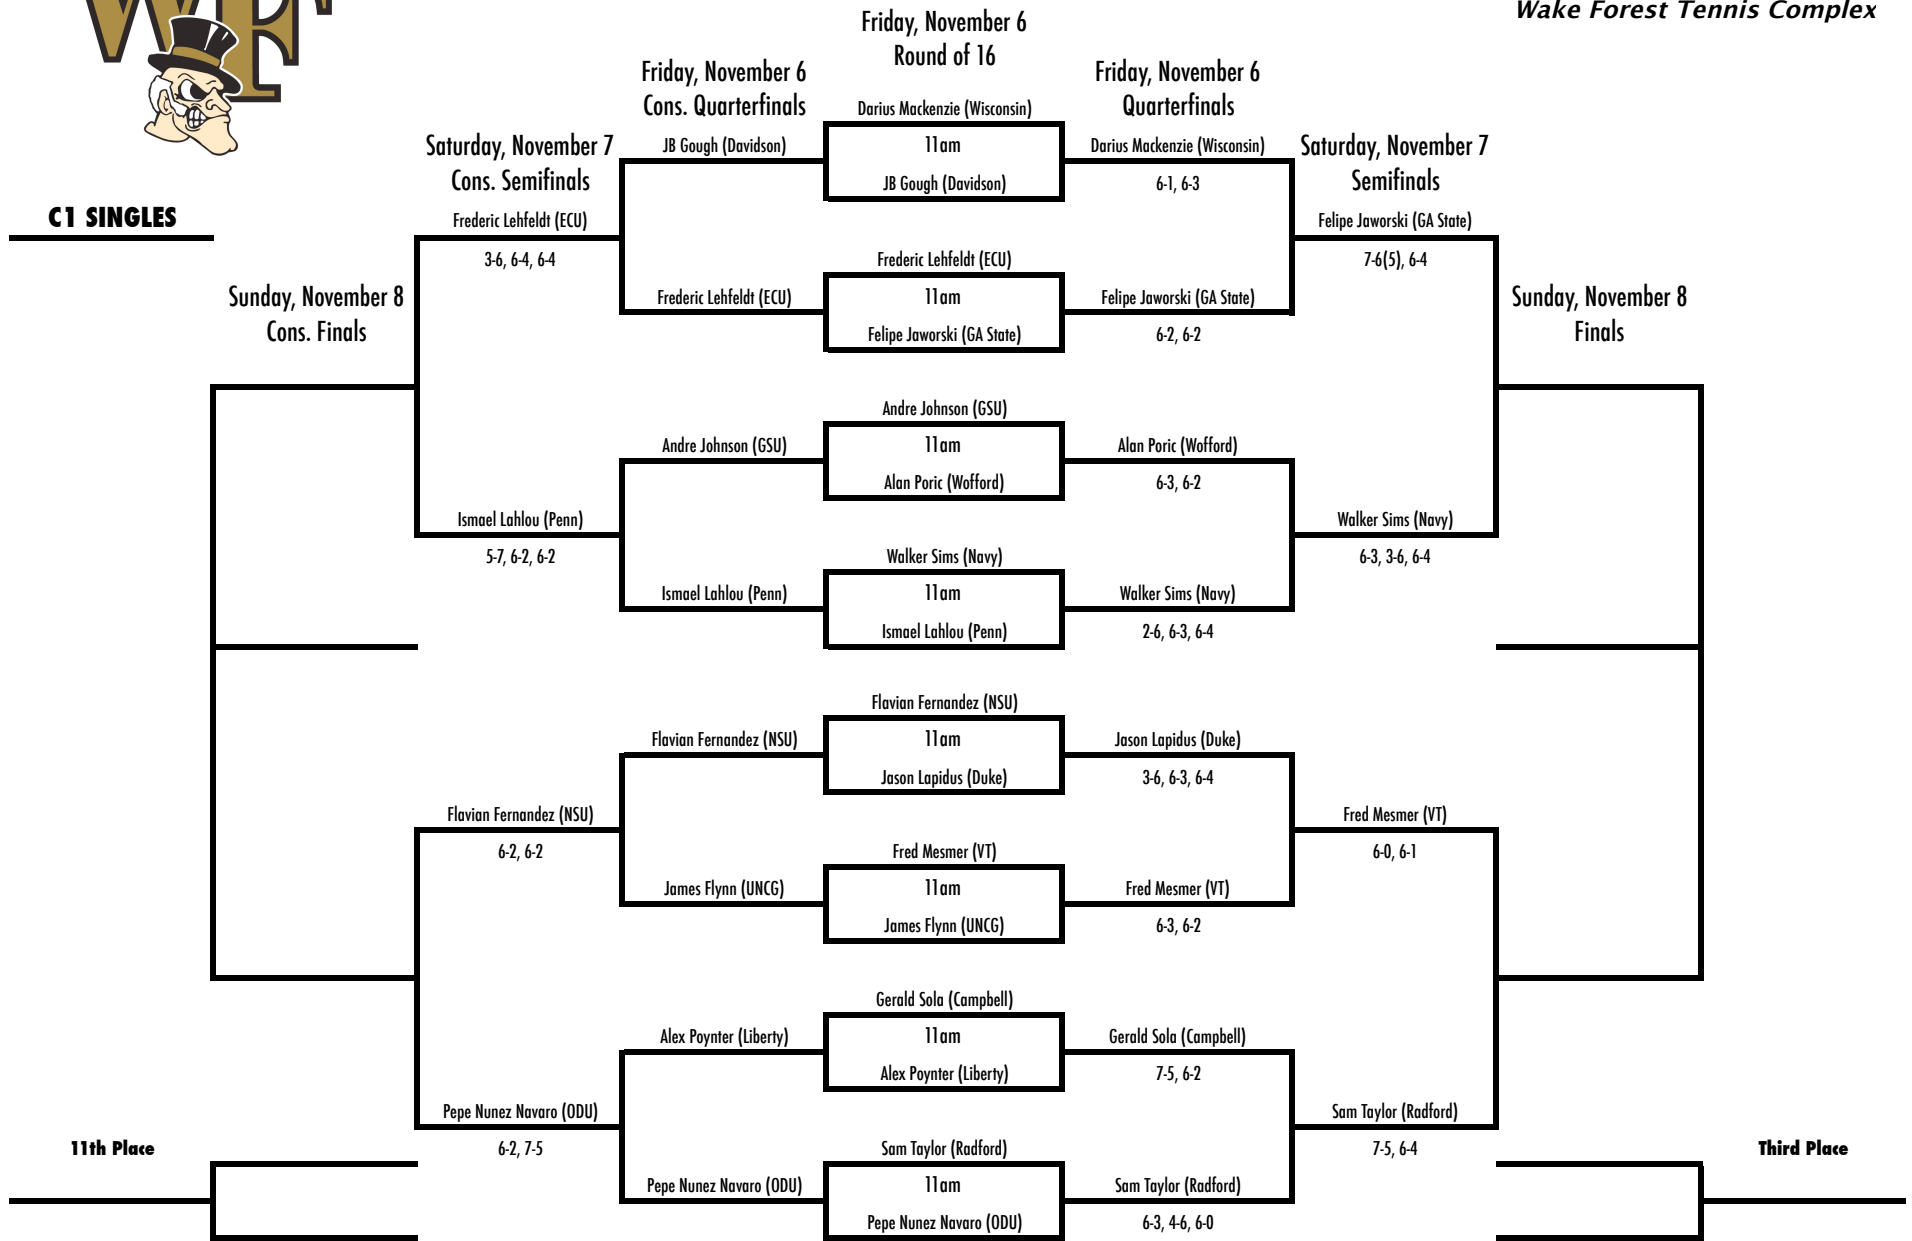

B2 SINGLES

13th Place Bracket

Fifth Place Bracket

15h Place

7th Place

2015 WFU Fall Invite

November 6-8
Wake Forest Tennis Complex

CI SINGLES