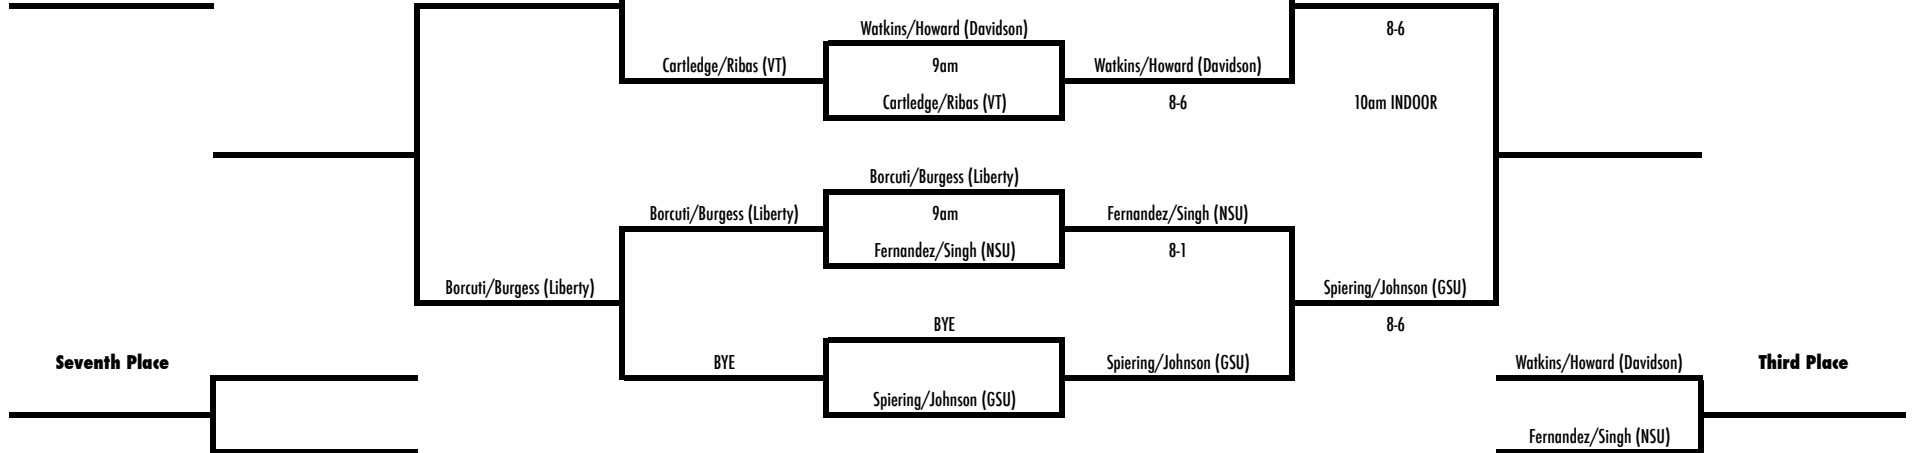

2015 WFU Fall Invite

November 6-8
Wake Forest Tennis Complex

Friday, November 6
First Round

Friday, November 6
Cons. Semifinals

Friday, November 6
Semifinals

Sunday, November 8
Cons. Finals

Saturday, November 7
Finals

C1 DOUBLES

C2 DOUBLES