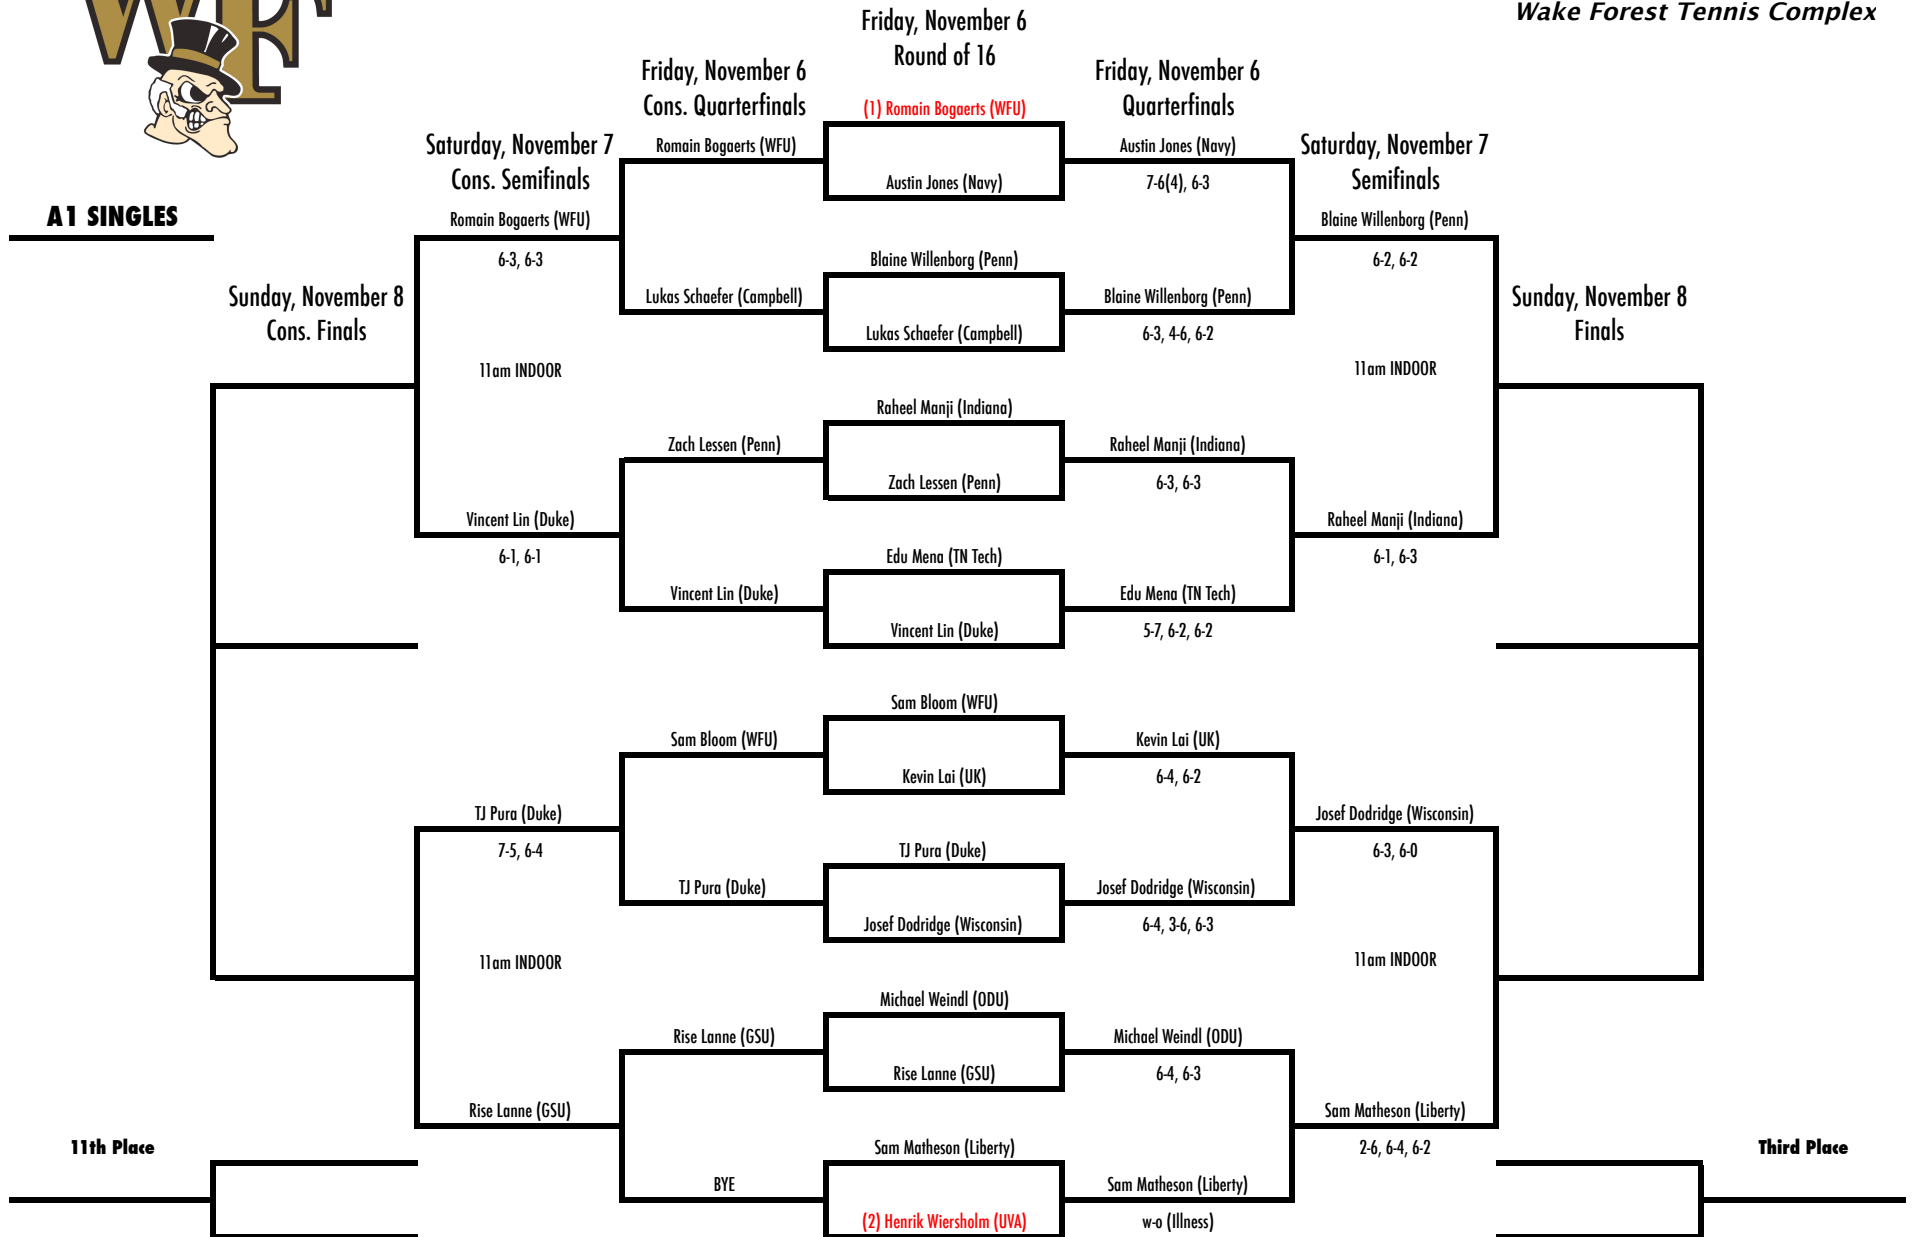

2015 WFU Fall Invite

November 6-8
Wake Forest Tennis Complex

A1 SINGLES

2015 WFU Fall Invite

November 6-8
Wake Forest Tennis Complex

A1 SINGLES

13th Place Bracket

Fifth Place Bracket