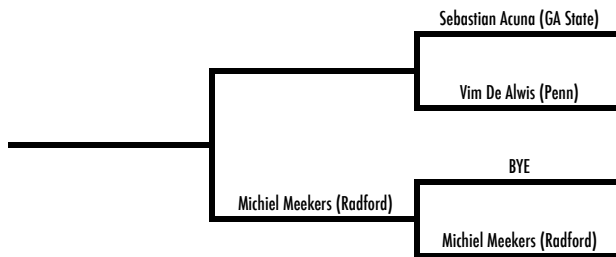

B2 SINGLES

13th Place Bracket