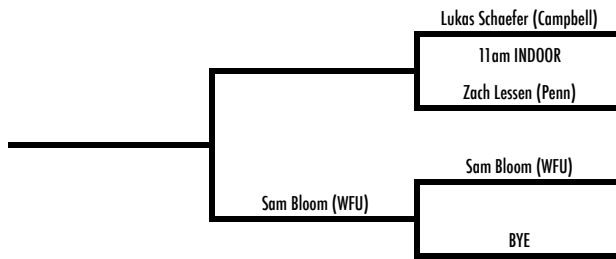

2015 WFU Fall Invite

November 6-8
Wake Forest Tennis Complex

A1 SINGLES

2015 WFU Fall Invite

November 6-8
Wake Forest Tennis Complex

A1 SINGLES

13th Place Bracket

Fifth Place Bracket