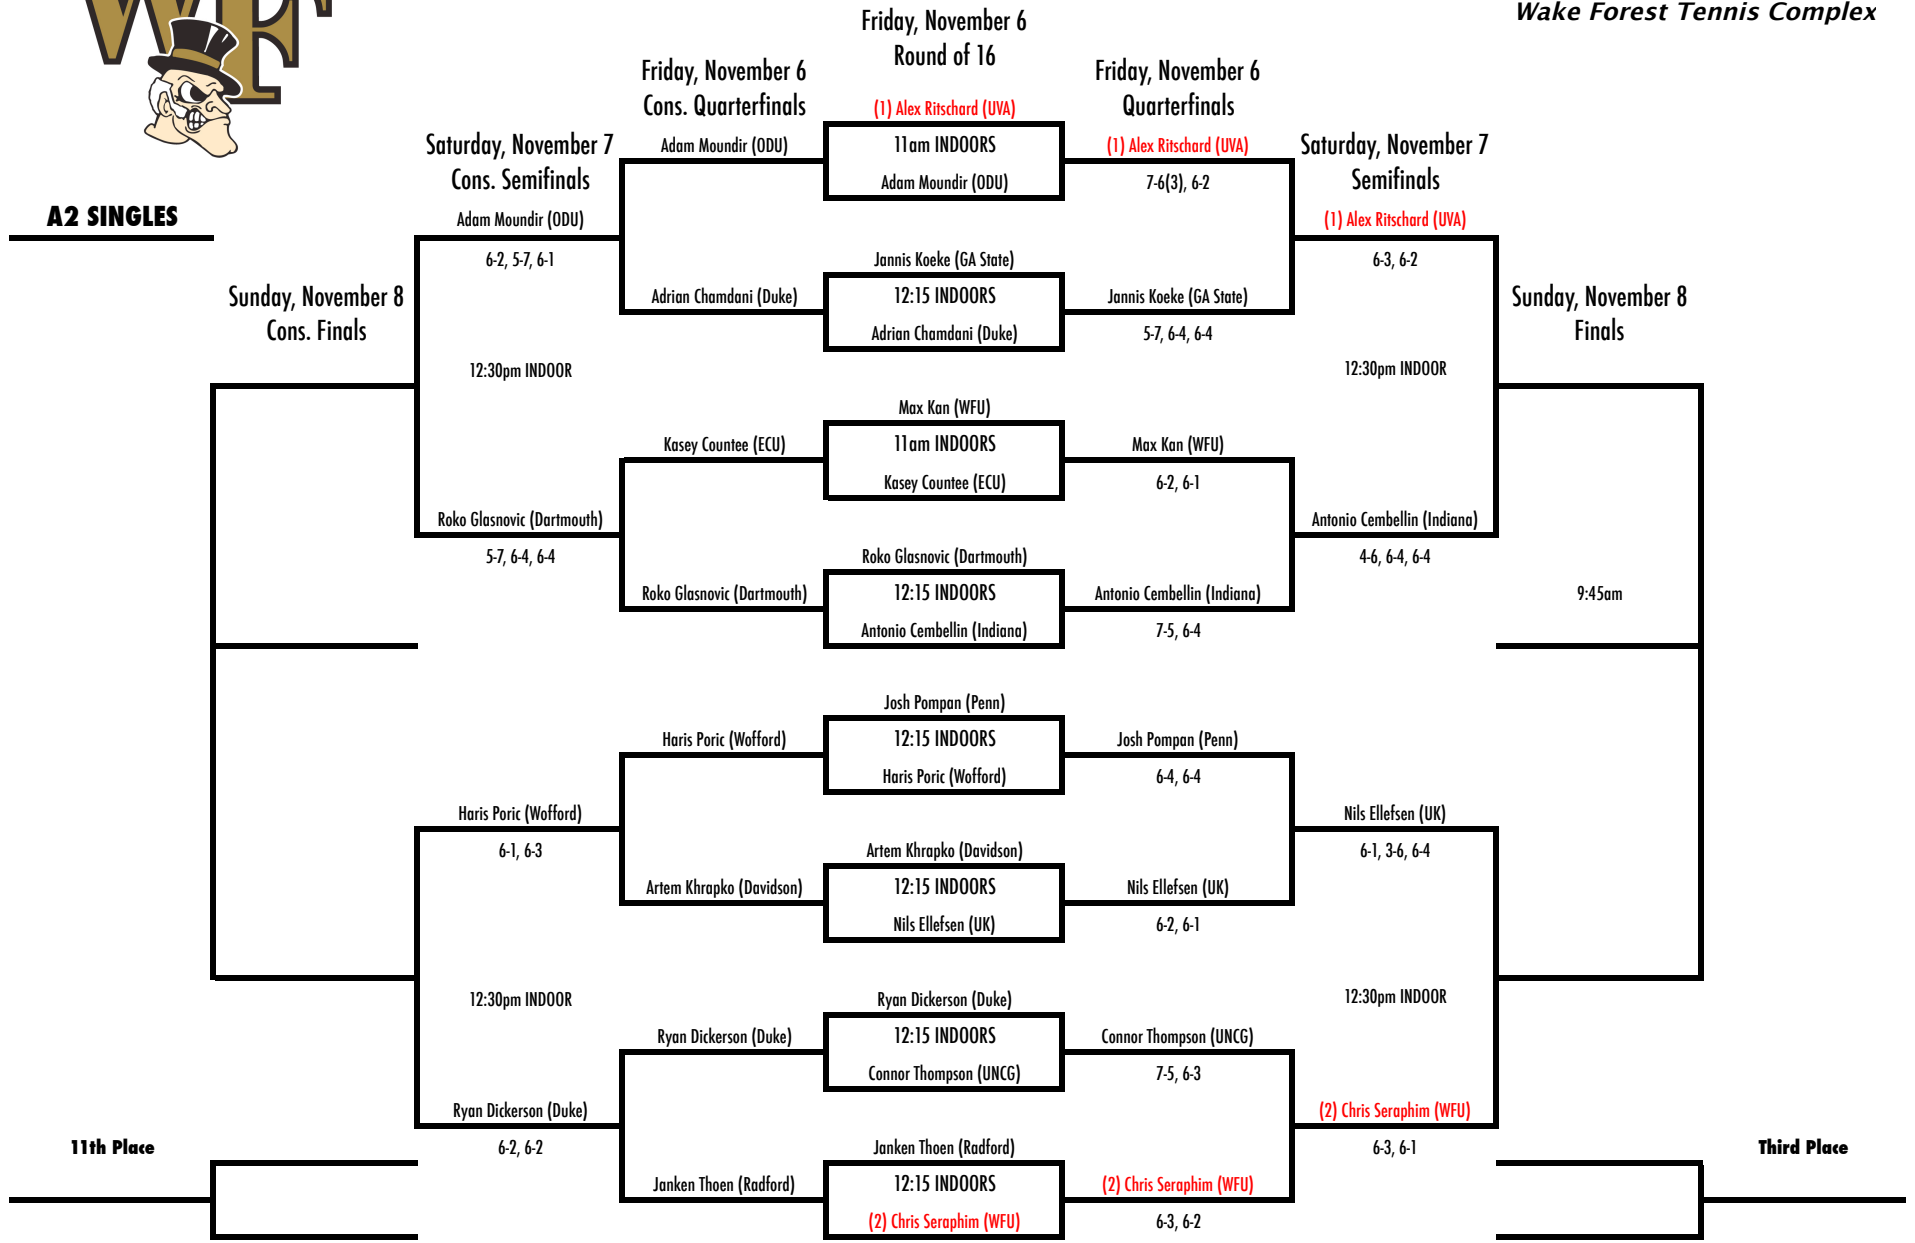

15h Place

7th Place

2015 WFU Fall Invite

November 6-8
Wake Forest Tennis Complex

A2 SINGLES

2015 WFU Fall Invite

November 6-8
Wake Forest Tennis Complex

A2 SINGLES