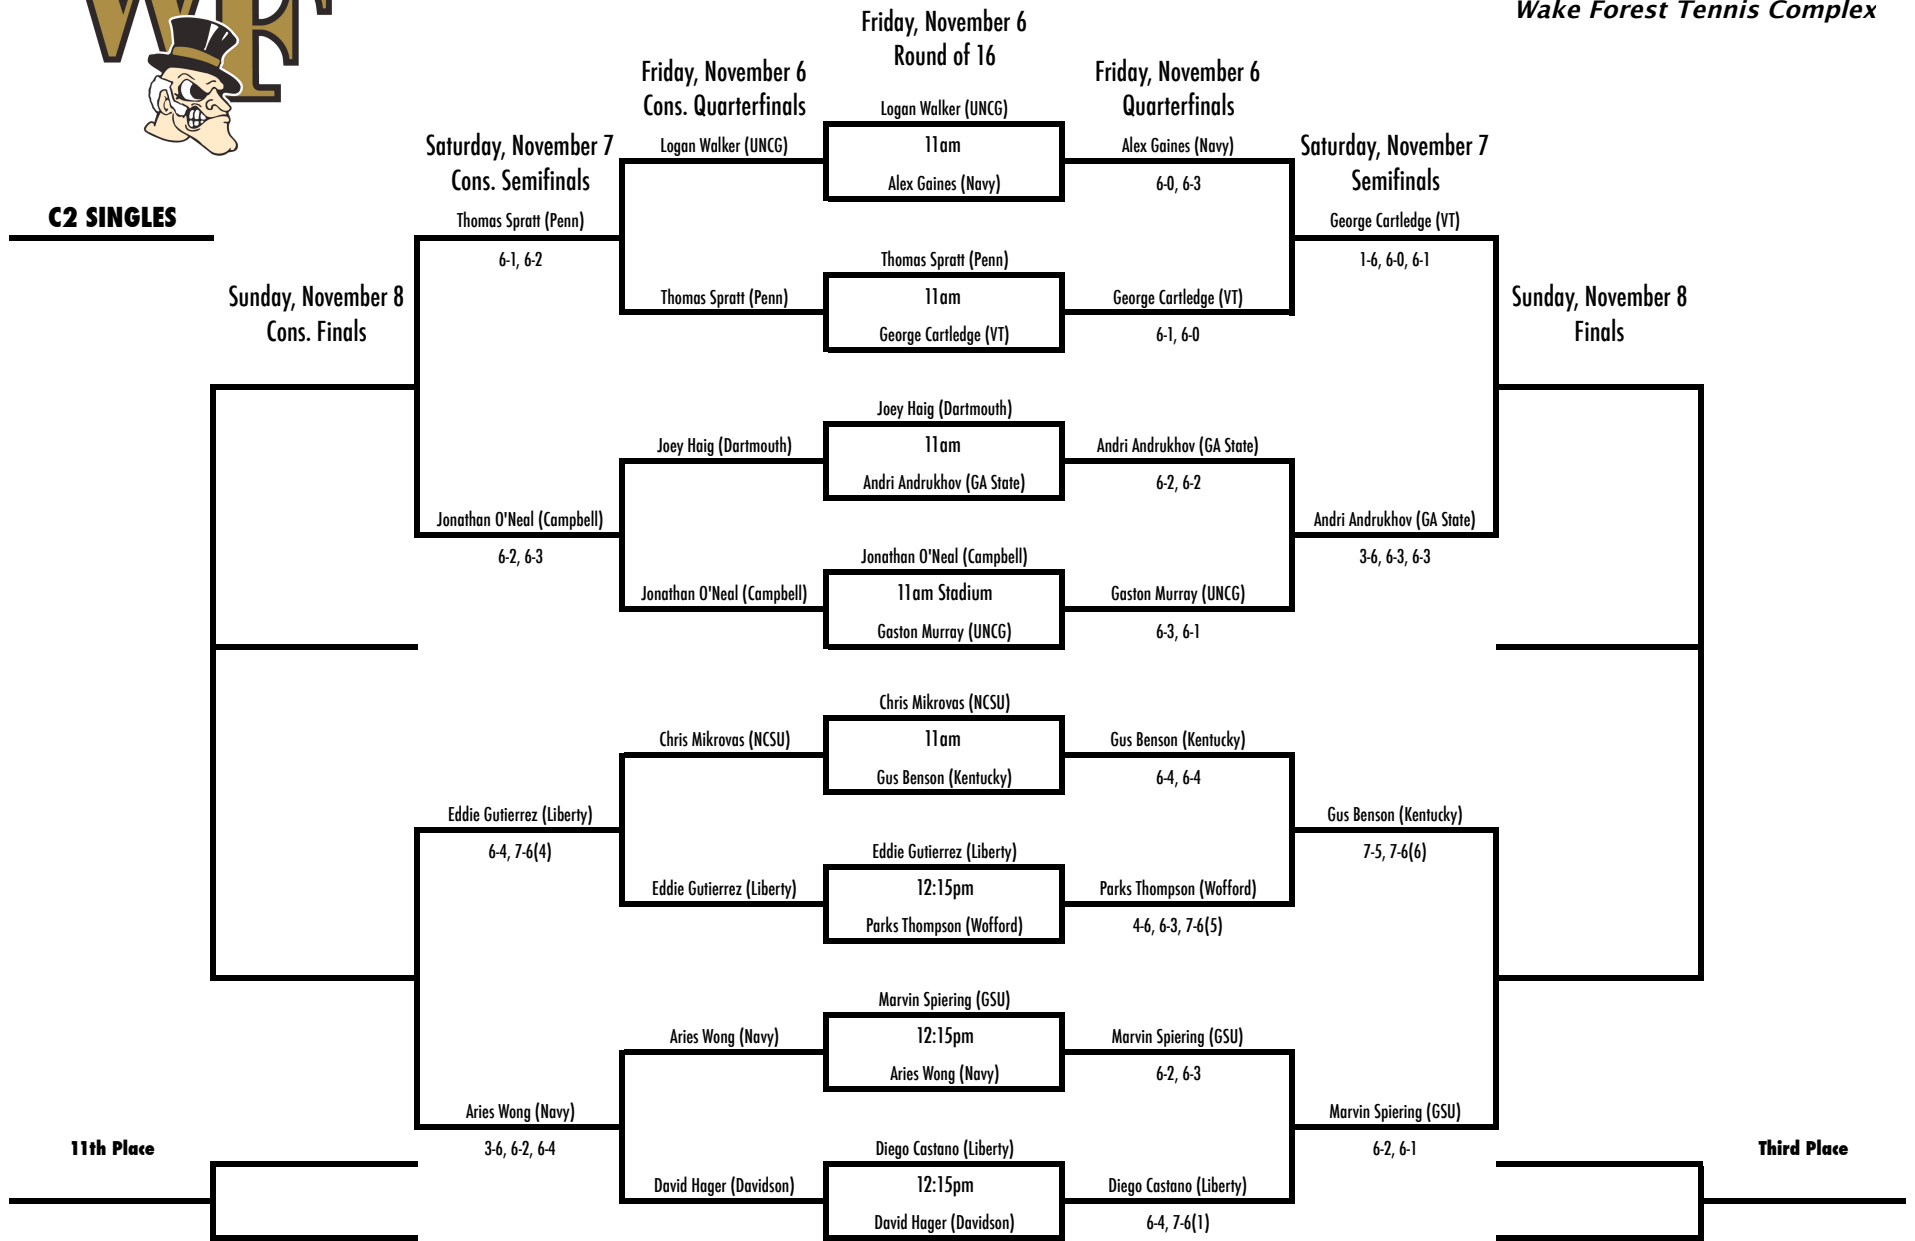

2015 WFU Fall Invite

November 6-8
Wake Forest Tennis Complex

C2 SINGLES