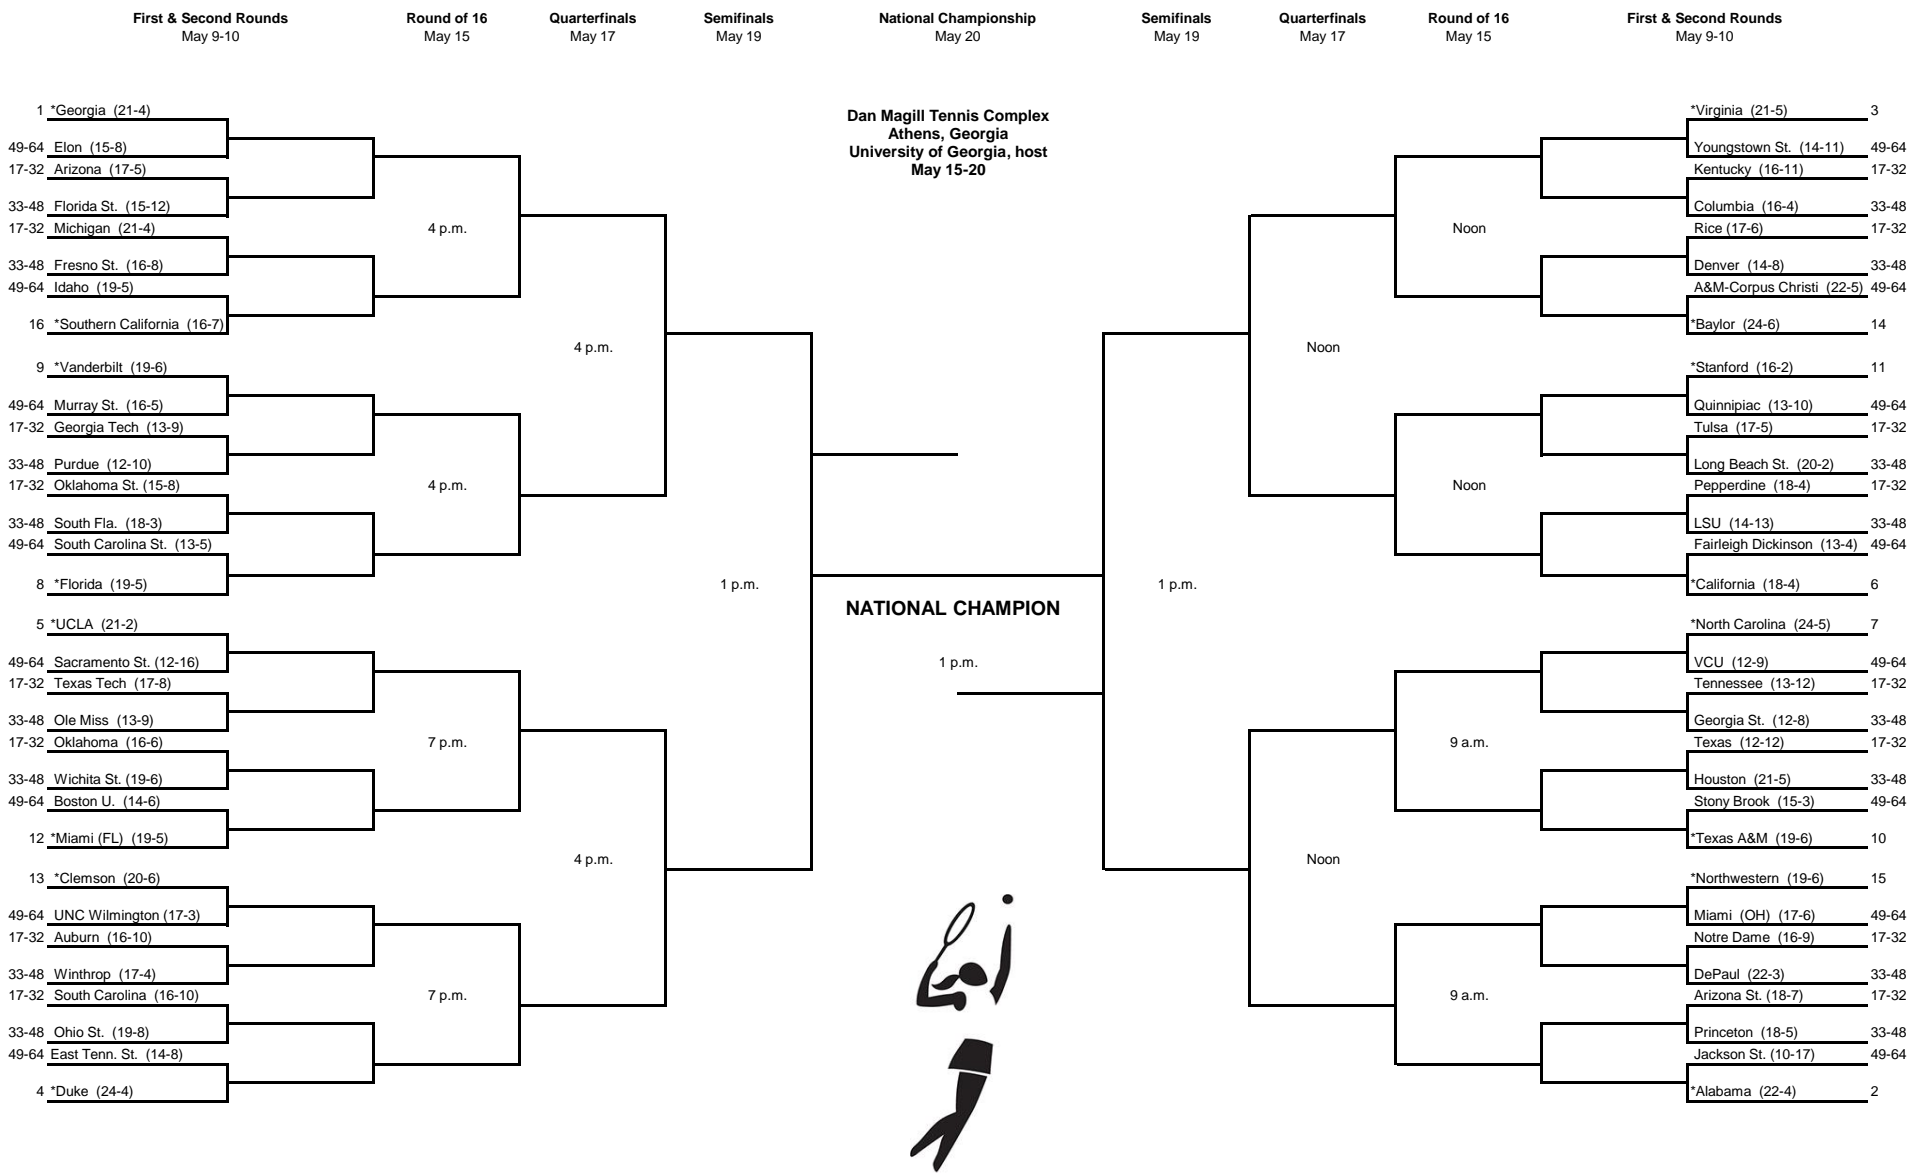

# 2014 NCAA Division I Women's TENNIS CHAMPIONSHIPS

## Event: Team Championship

\*Host Institution  
All Times Eastern