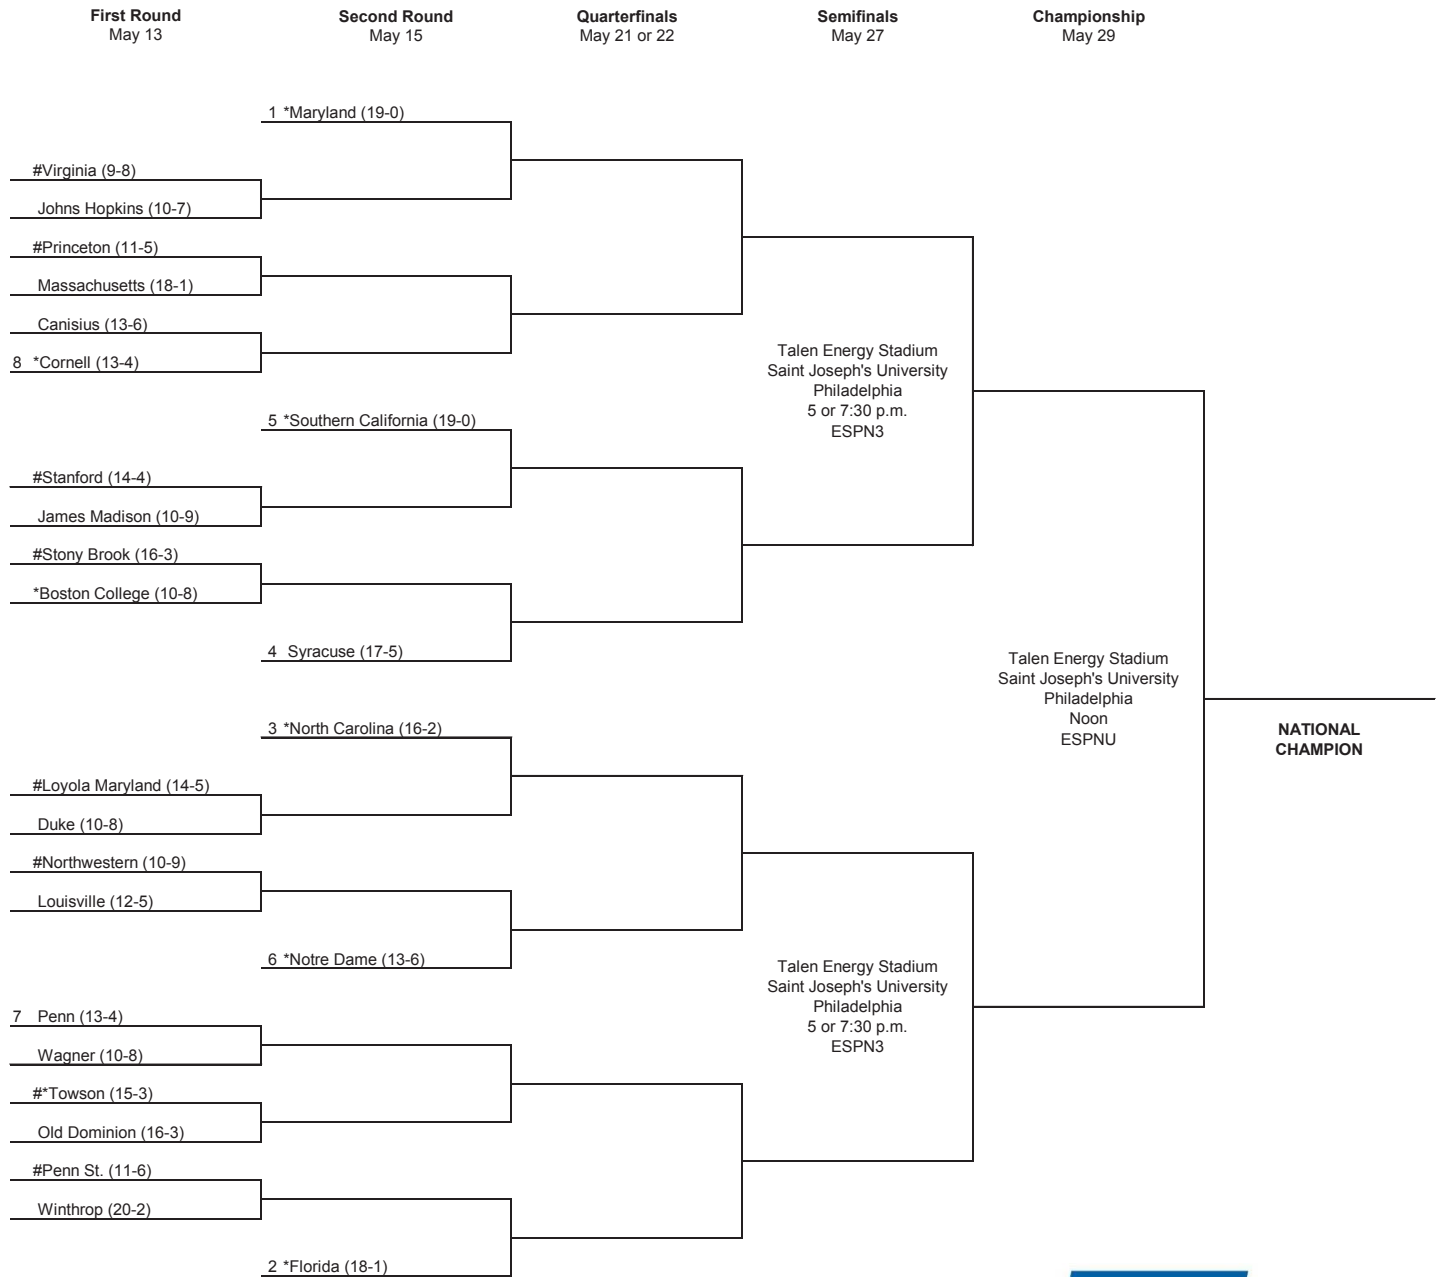

2016 NCAA Division I Women's Lacrosse Championship

* Host Institution
# Home team in the non-seeded game
^ Four teams at site of seven and eight seeds
First- and second-round games held at the same site:
**Three teams at the host sites of the top-6 seeds
**Four teams at the host sites of the seven and eight seeds
First- and second-round games played Friday and Sunday.

All times are Eastern time.
Information subject to change.

© 2015 National Collegiate Athletic Association. No commercial use without the NCAA's written permission.
The NCAA opposes all forms of sports wagering.