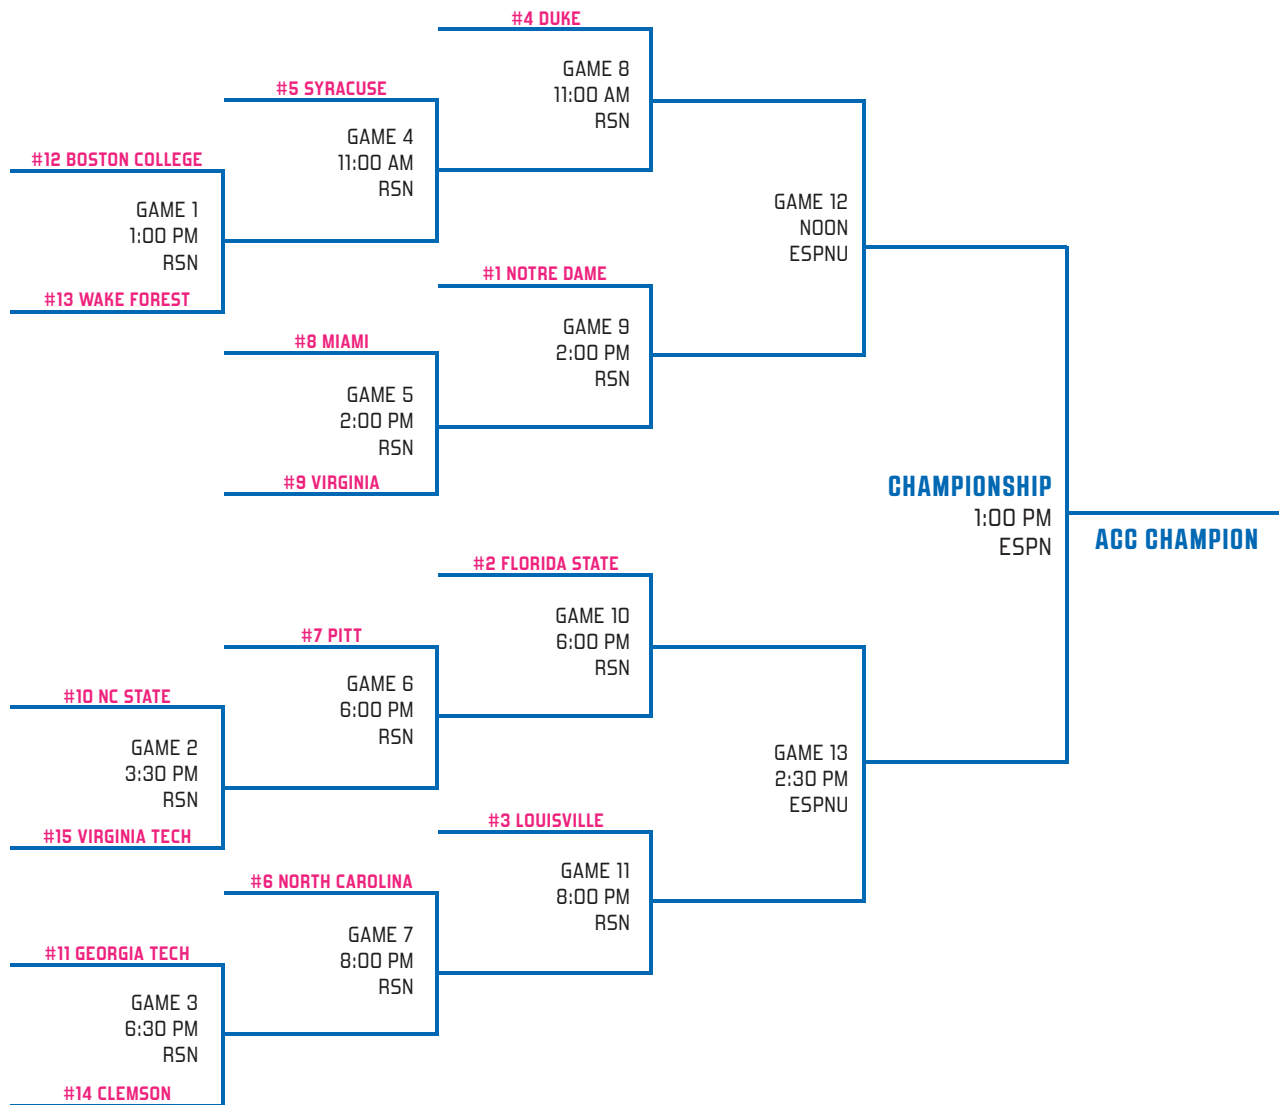

# 2015 ACC WOMEN'S BASKETBALL TOURNAMENT

**FIRST ROUND**  
WEDNESDAY • MARCH 4

**SECOND ROUND**  
THURSDAY • MARCH 5

**QUARTERFINALS**  
FRIDAY • MARCH 6

**SEMIFINALS**  
SATURDAY • MARCH 7

**CHAMPIONSHIP**  
SUNDAY • MARCH 8