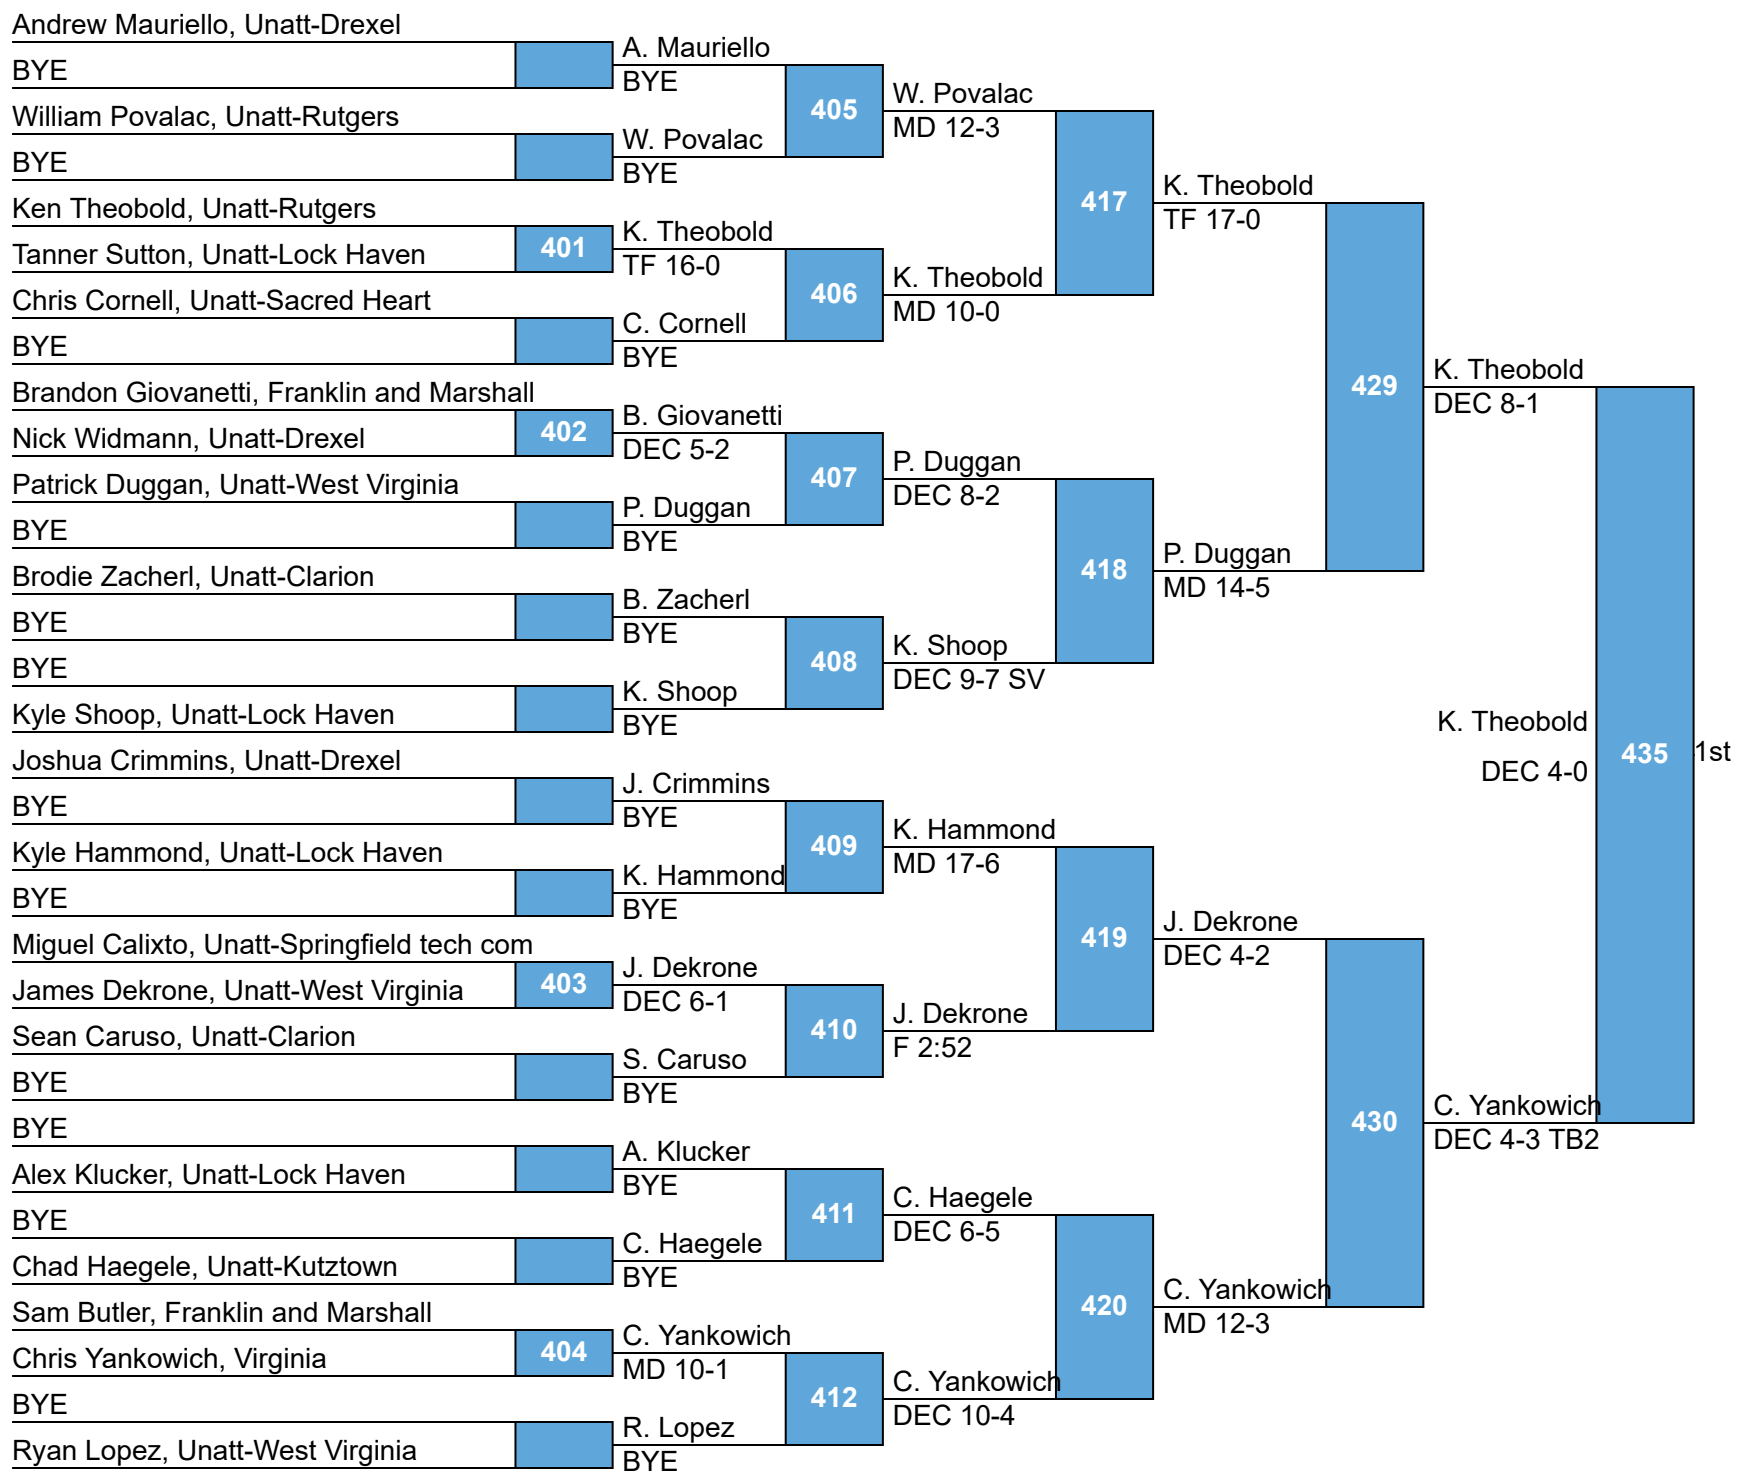

L214

L213

L212

L211

L229

L230

**Mat Town Open  
College  
165**

Matt Fallon, Unatt-Sacred Heart		J. Pagano		
Jordan Pagano, Unatt-Rutgers	204	F 2:17		
Garrett Peppelman, Virginia			216	G. Peppelman DEC 11-7
Zach Spira, Unatt-Drexel	205	MD 13-3		
Ty Schoffstall, Unatt-Edinboro				233
Dominic Lincalis, Unatt-Lock Haven	206	F 2:25		
Caleb Livingston, Penn State			217	T. Schoffstall M FOR
Dustin Roemer, Virginia	207	DEC 14-10		
Theodore King, Unatt-Franklin and Marshall				243
Zak DePasquale, Virginia	208	DEF 4:06		
Nate Hall, Unatt-Pittsburgh			218	T. King F 3:48
Demetri Probst, Unatt-Lock Haven	209	F 3:53		
Joey Krulock, Unatt-Bucknell				234
BYE		BYE		
Will Scott, Unatt-Rutgers			219	J. Krulock DEC 6-3
Dakota Greene, Unatt-Drexel	210	TF 19-4		