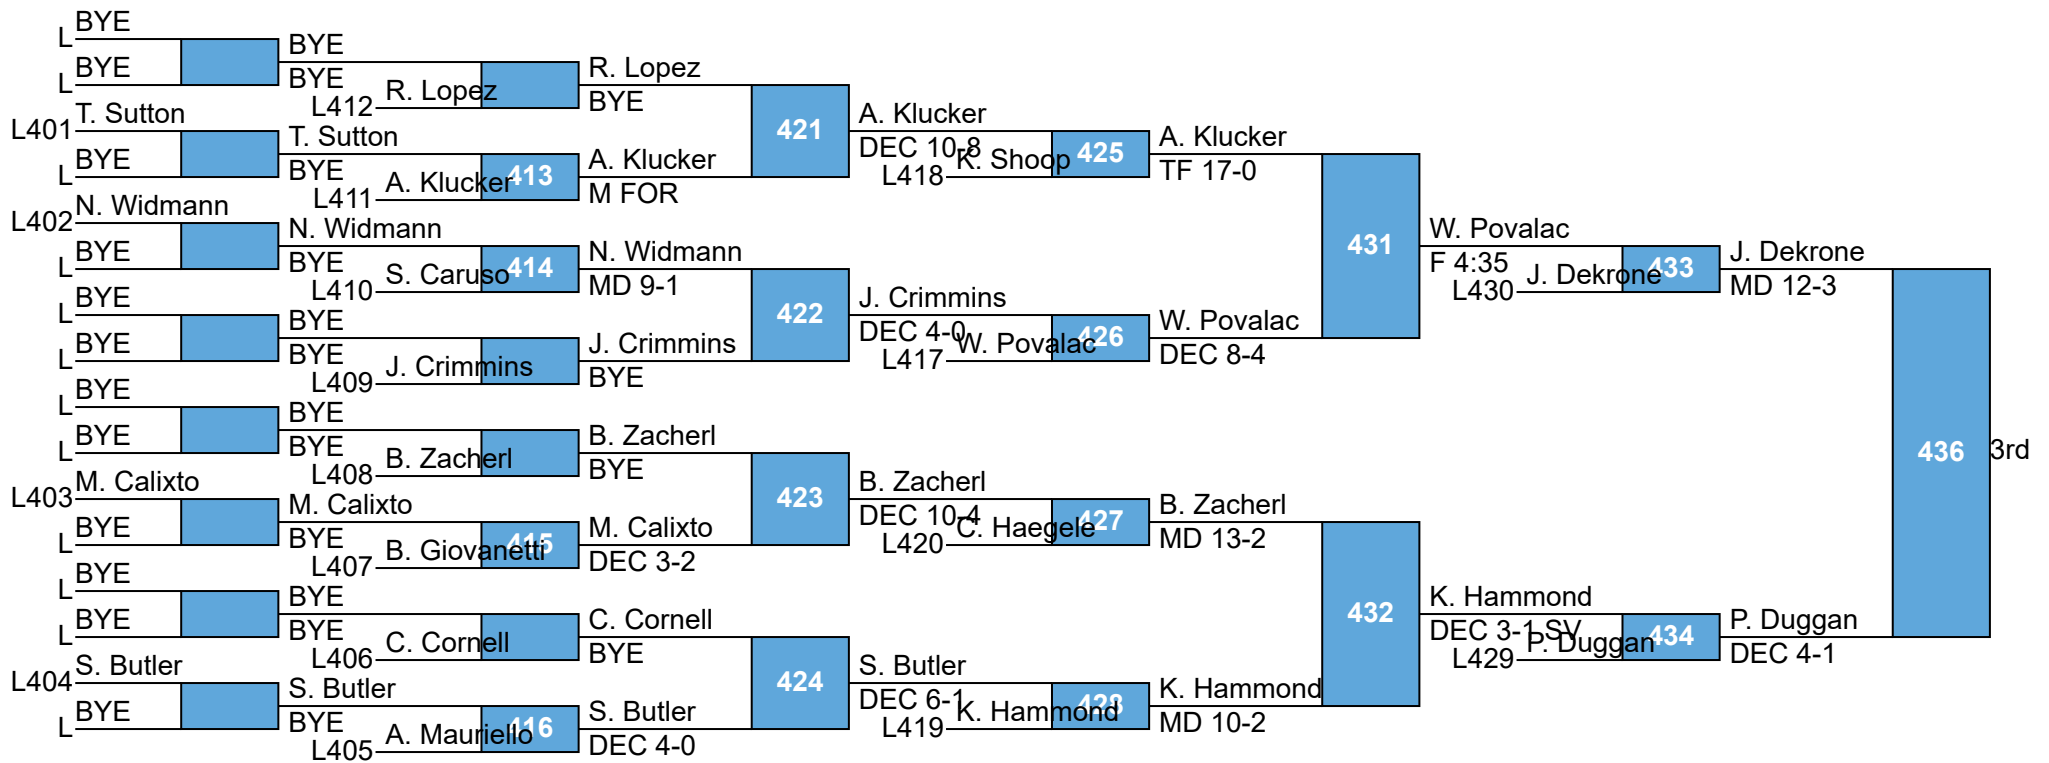

L214

L213

L212

L211

L229

L230

**Mat Town Open  
College  
165**

Matt Fallon, Unatt-Sacred Heart		J. Pagano		
Jordan Pagano, Unatt-Rutgers	204	F 2:17		
Garrett Peppelman, Virginia			216	G. Peppelman DEC 11-7
Zach Spira, Unatt-Drexel	205	MD 13-3		
Ty Schoffstall, Unatt-Edinboro				233
Dominic Lincalis, Unatt-Lock Haven	206	F 2:25		
Caleb Livingston, Penn State			217	T. Schoffstall M FOR
Dustin Roemer, Virginia	207	DEC 14-10		
Theodore King, Unatt-Franklin and Marshall				243
Zak DePasquale, Virginia	208	DEF 4:06		
Nate Hall, Unatt-Pittsburgh			218	T. King F 3:48
Demetri Probst, Unatt-Lock Haven	209	F 3:53		
Joey Krulock, Unatt-Bucknell				234
BYE		BYE		
Will Scott, Unatt-Rutgers			219	J. Krulock DEC 6-3
Dakota Greene, Unatt-Drexel	210	TF 19-4		