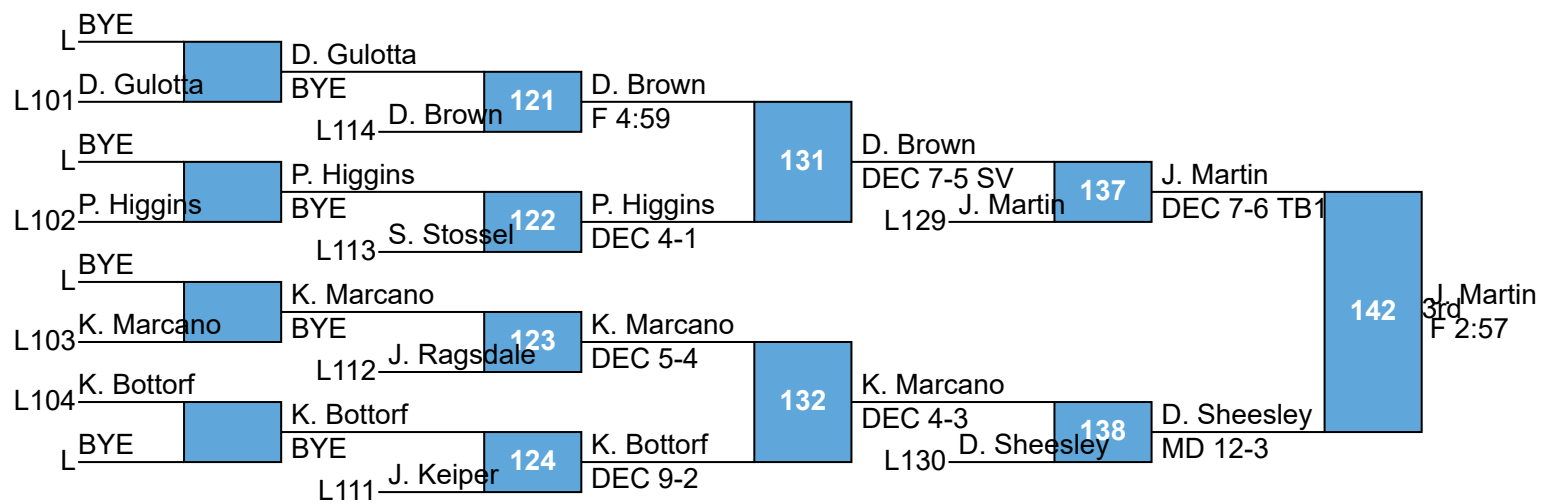

**Mat Town Open**

**College**

**125**

**Mat Town Open**

**College**

**133**

BYE

Scott Delvecchio, Unatt-Rutgers