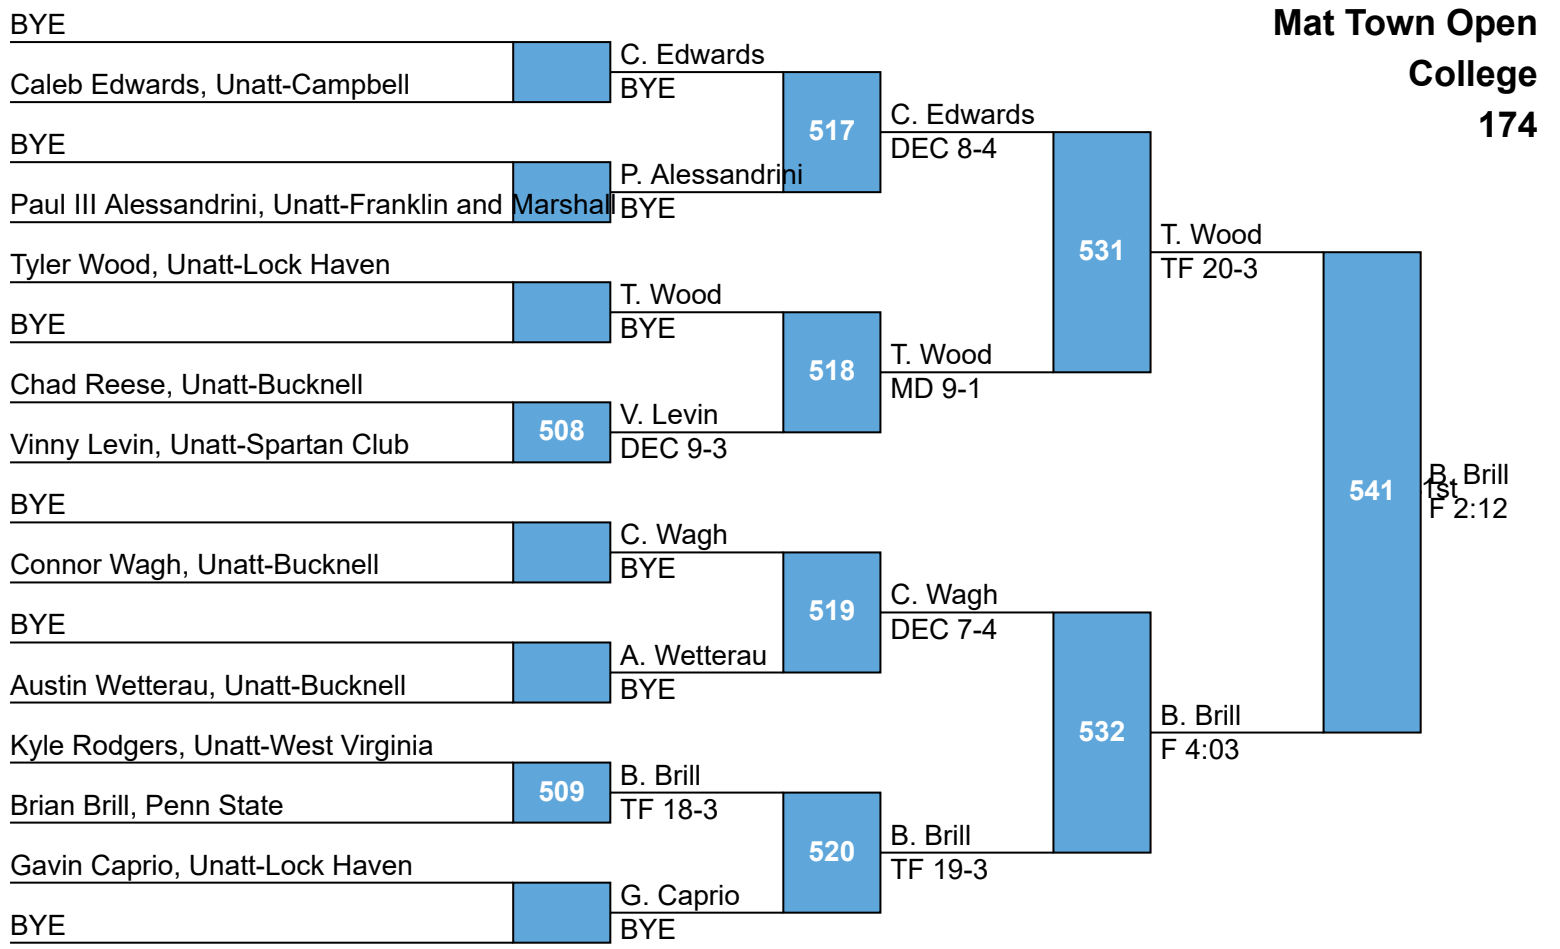

Mat Town Open

College

174