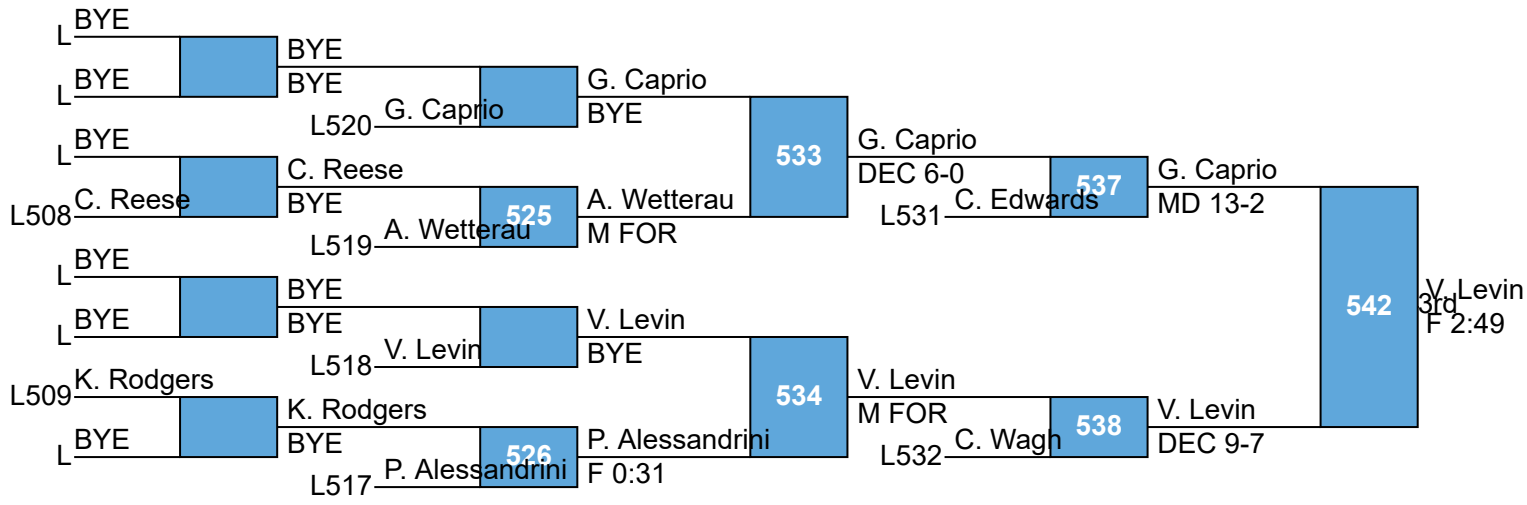

Mat Town Open

College

174