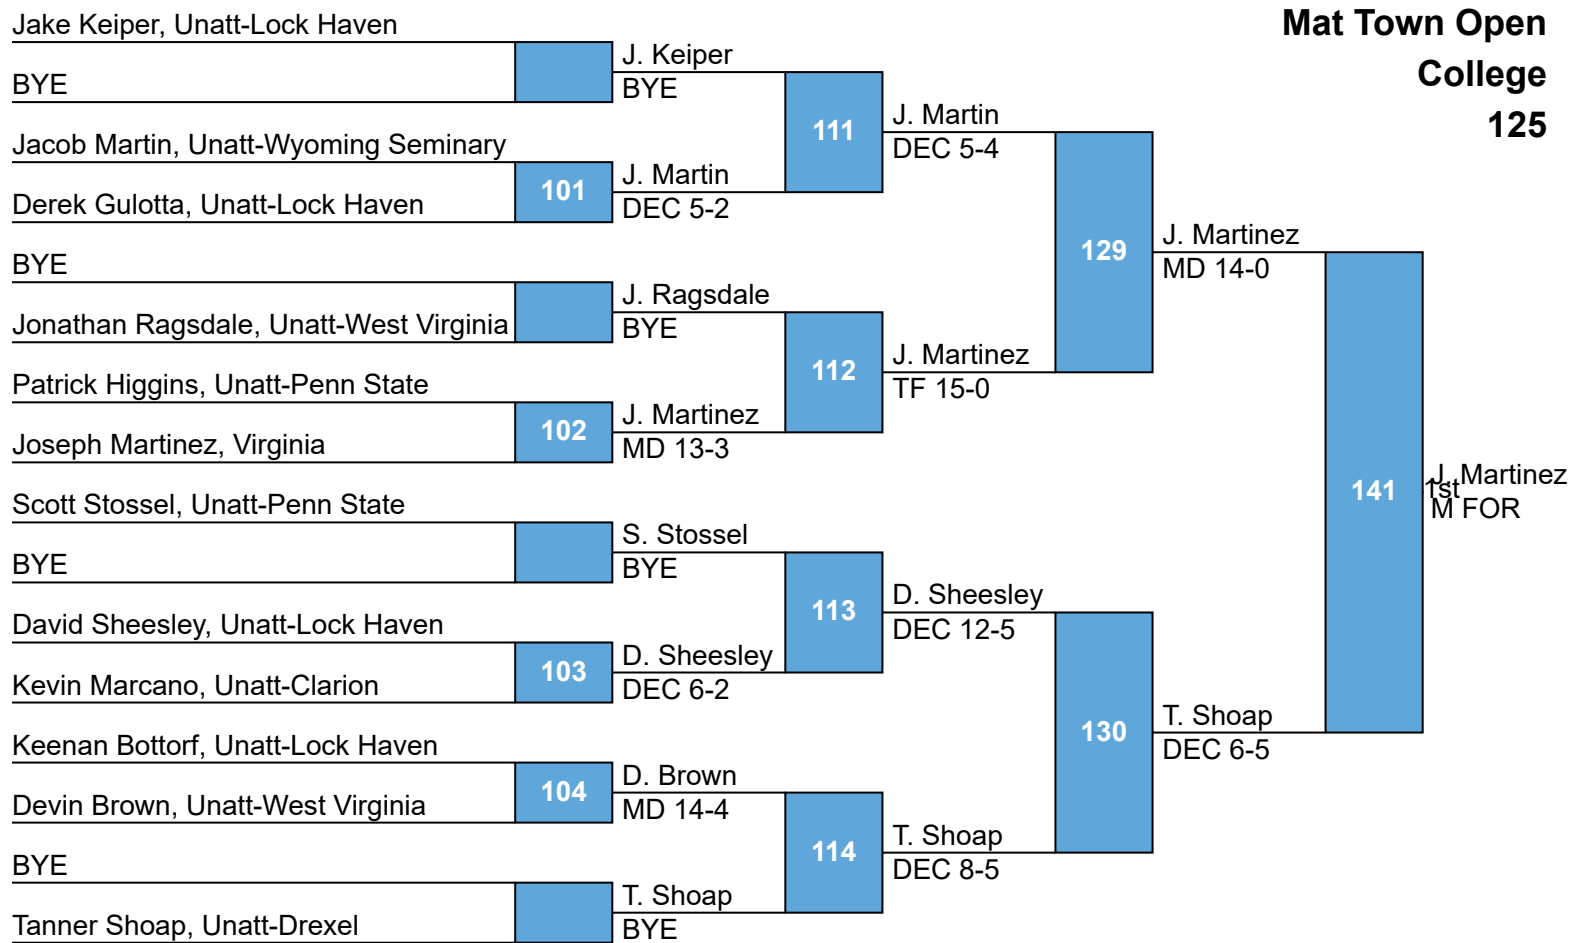

**Mat Town Open**

**College**

**125**

**Mat Town Open**

**College**

**133**

BYE

Scott Delvecchio, Unatt-Rutgers