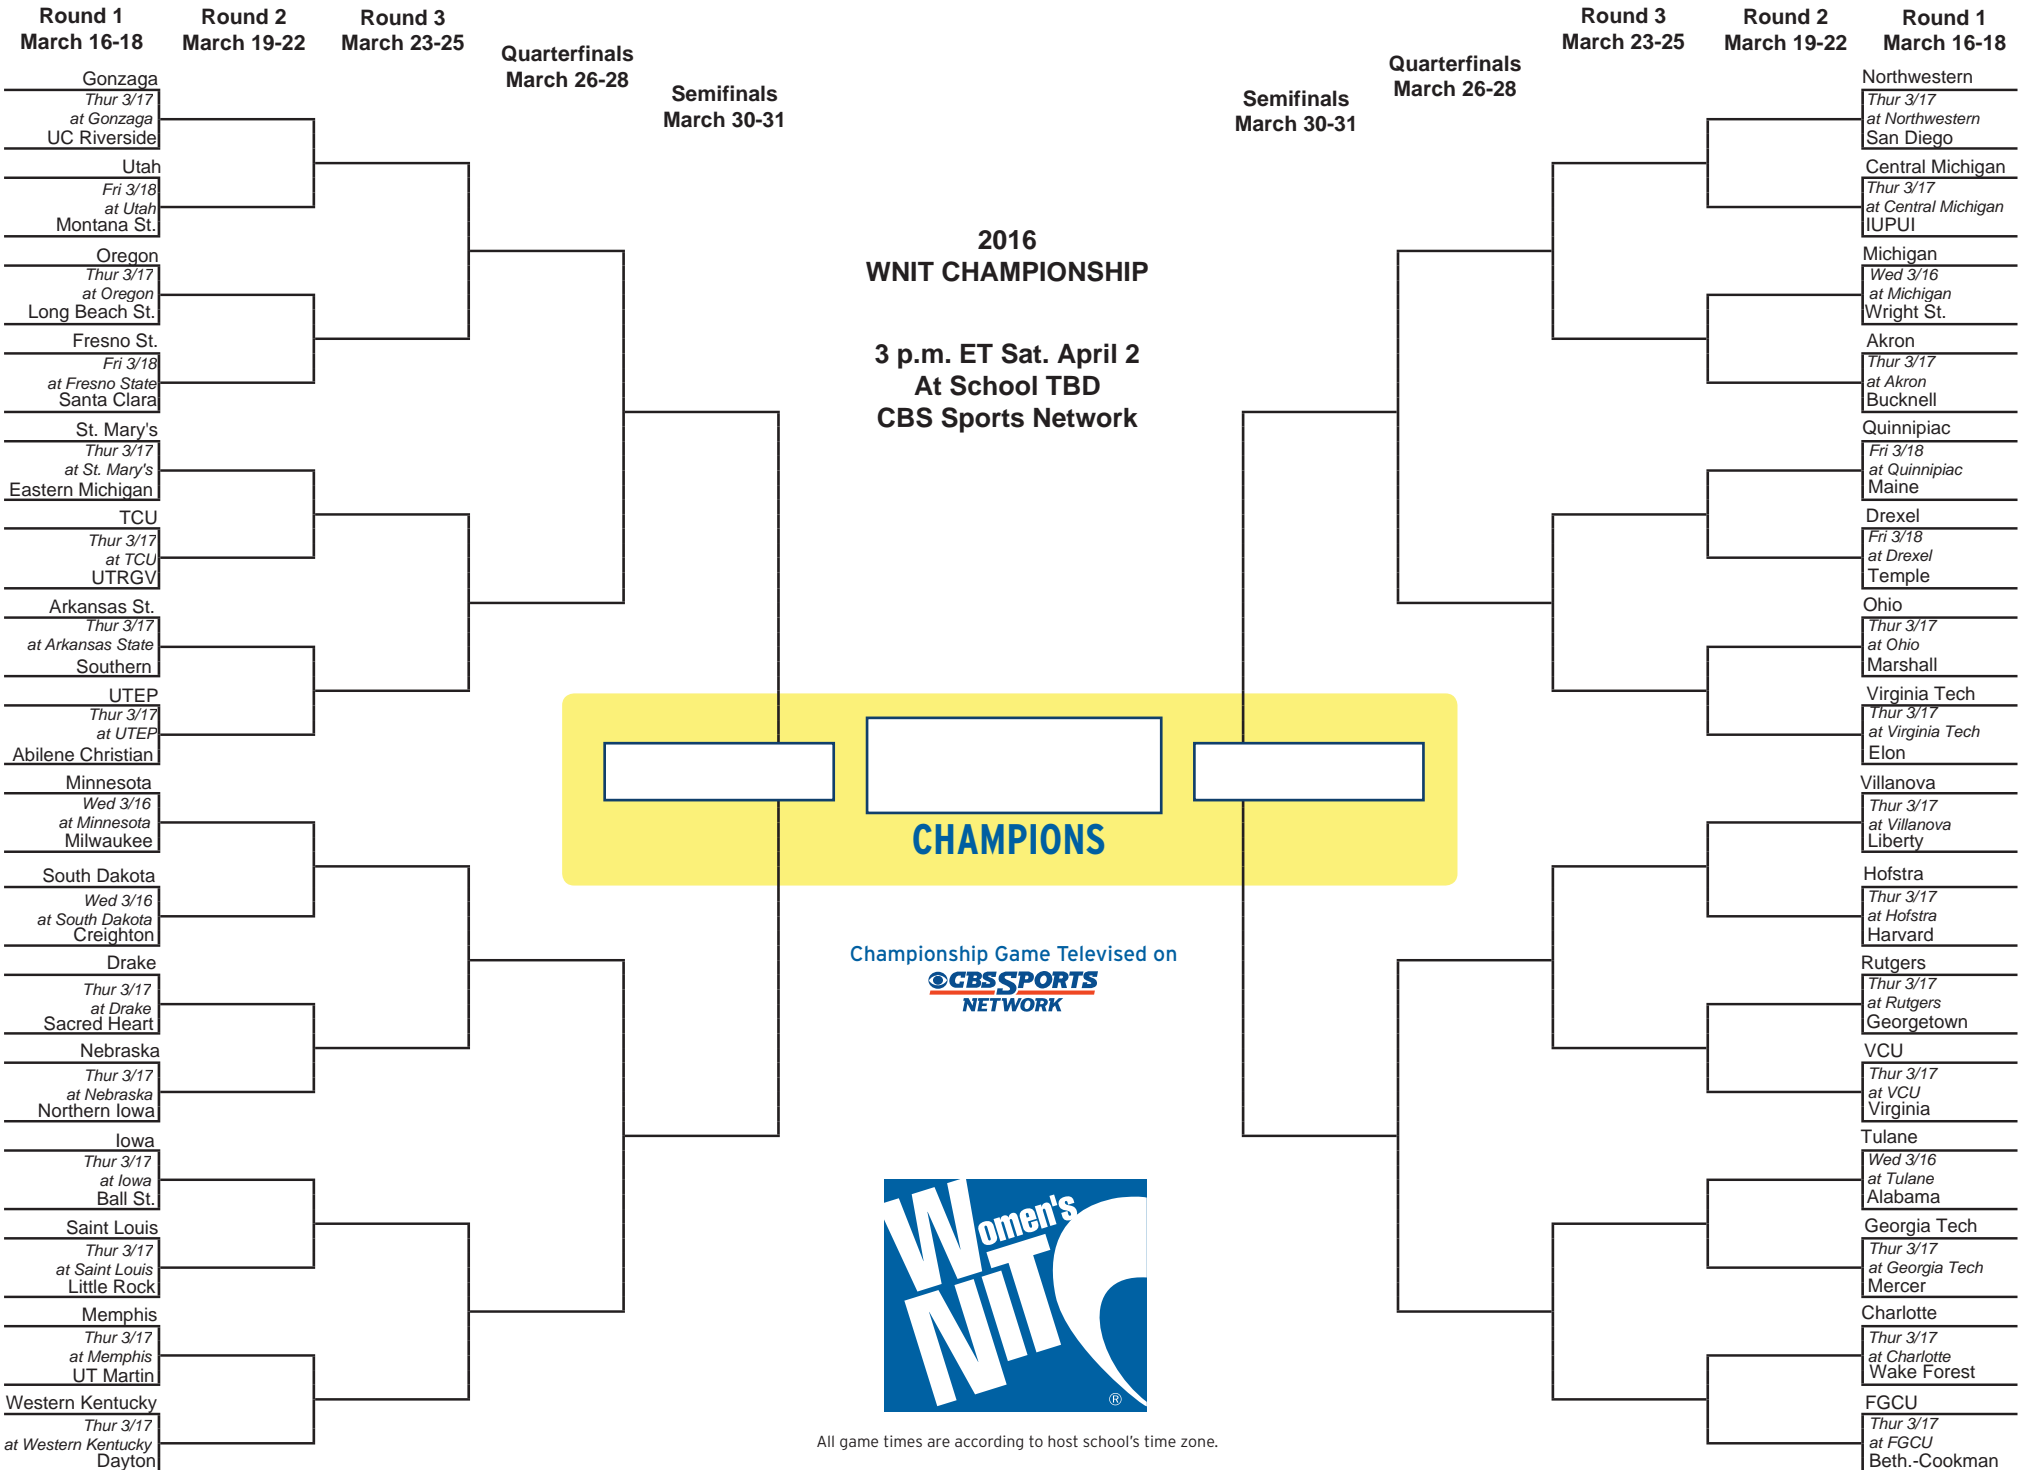

POSTSEASON WNIT BRACKET

Championship Game Televised on
CBS SPORTS NETWORK

All game times are according to host school's time zone.