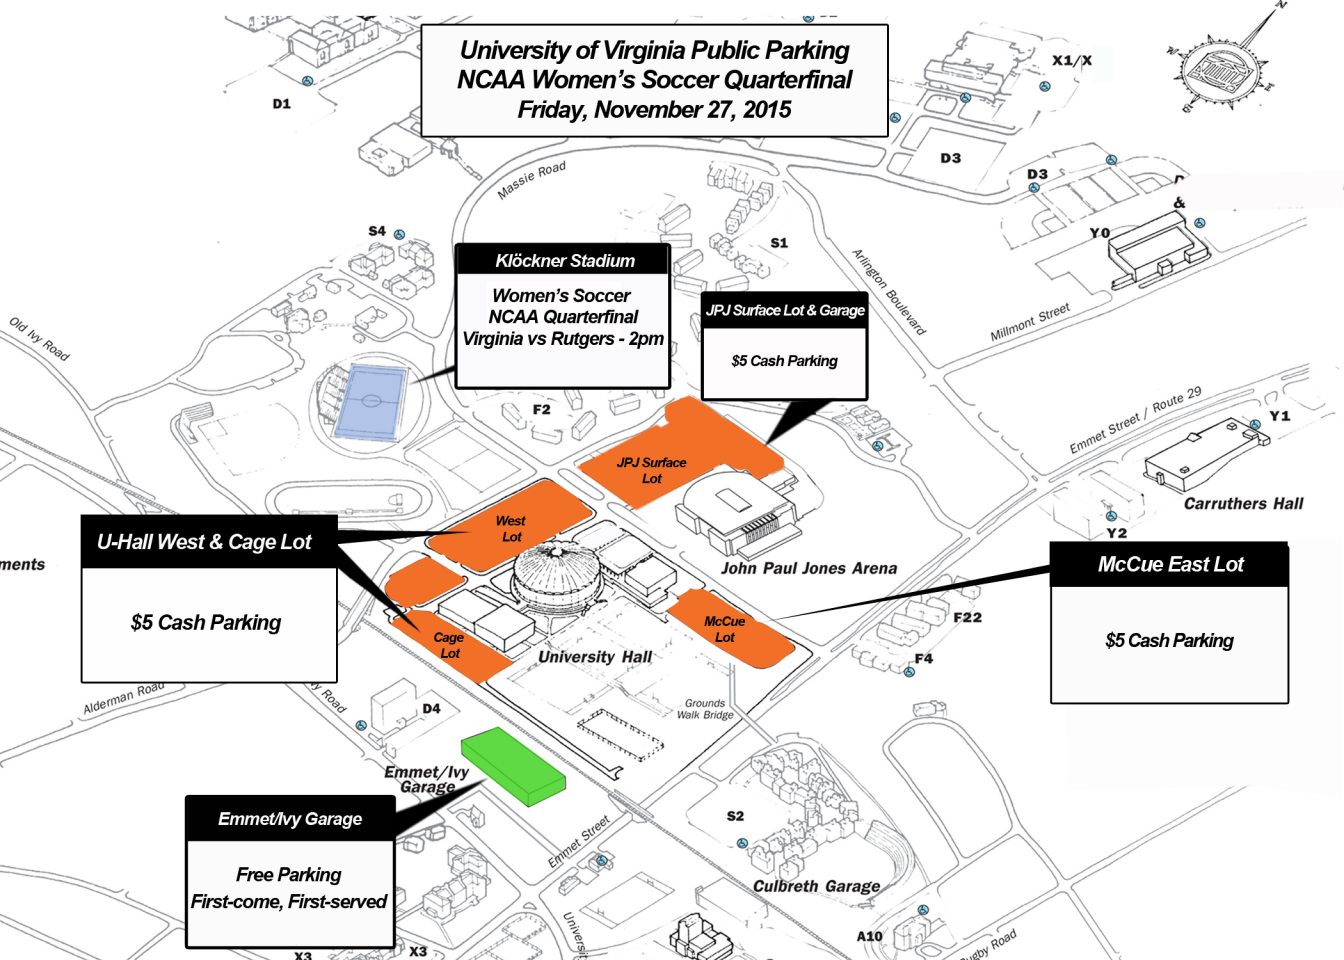

**University of Virginia Public Parking
NCAA Women's Soccer Quarterfinal
Friday, November 27, 2015**

Klöckner Stadium
Women's Soccer
NCAA Quarterfinal
Virginia vs Rutgers - 2pm

JPJ Surface Lot & Garage
\$5 Cash Parking

U-Hall West & Cage Lot
\$5 Cash Parking

McCue East Lot
\$5 Cash Parking

Emmet/Ivy Garage
Free Parking
First-come, First-served

West Lot
JPJ Surface Lot
Cage Lot
University Hall
John Paul Jones Arena
McCue Lot

Emmet/Ivy Garage

Culbreth Garage

Carruthers Hall