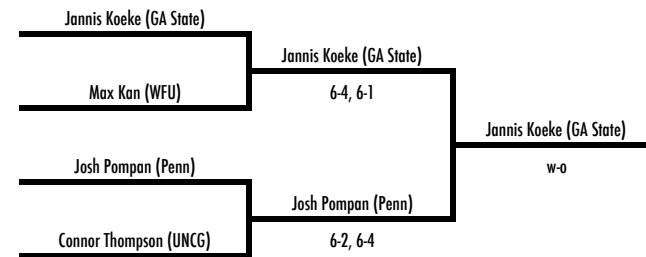

2015 WFU Fall Invite

November 6-8
Wake Forest Tennis Complex

A1 SINGLES

13th Place Bracket

Fifth Place Bracket

15th Place

7th Place

2015 WFU Fall Invite

November 6-8
Wake Forest Tennis Complex

A2 SINGLES

2015 WFU Fall Invite

November 6-8
Wake Forest Tennis Complex

A2 SINGLES

13th Place Bracket

Fifth Place Bracket

15th Place

7th Place

2015 WFU Fall Invite

November 6-8
Wake Forest Tennis Complex

B1 SINGLES

2015 WFU Fall Invite

November 6-8
Wake Forest Tennis Complex

B1 SINGLES

13th Place Bracket