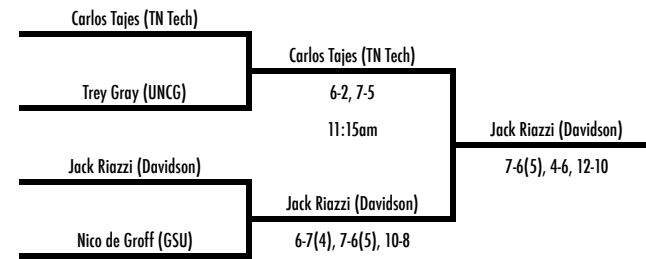

2015 WFU Fall Invite

November 6-8
Wake Forest Tennis Complex

D1 SINGLES

13th Place Bracket

Fifth Place Bracket

15th Place

Trey Gray (UNCG)

2015 WFU Fall Invite

November 6-8
Wake Forest Tennis Complex

D2 SINGLES

2015 WFU Fall Invite

November 6-8
Wake Forest Tennis Complex

D2 SINGLES

13th Place Bracket

Fifth Place Bracket

15h Place