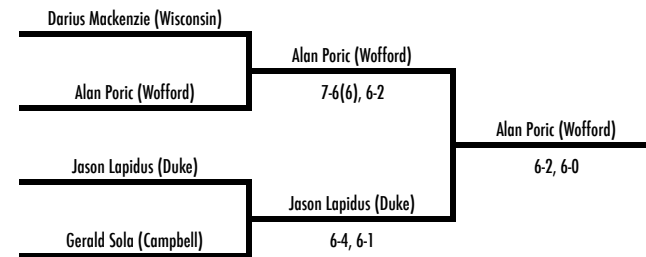

Fifth Place Bracket