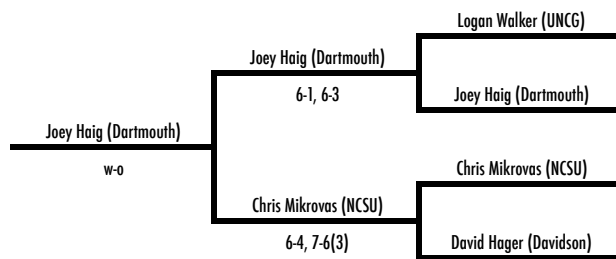

November 6-8
Wake Forest Tennis Complex

C1 SINGLES

13th Place Bracket

Fifth Place Bracket

15h Place

7th Place

2015 WFU Fall Invite

November 6-8
Wake Forest Tennis Complex

C2 SINGLES

13th Place Bracket

Fifth Place Bracket

15th Place

7th Place

2015 WFU Fall Invite

November 6-8
Wake Forest Tennis Complex

D1 SINGLES