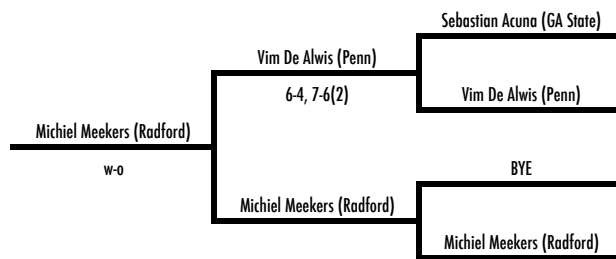

Fifth Place Bracket

15th Place

7th Place

2015 WFU Fall Invite

November 6-8
Wake Forest Tennis Complex

Friday, November 6
Round of 16

Friday, November 6
Cons. Quarterfinals

Friday, November 6
Quarterfinals

Saturday, November 7
Cons. Semifinals

Saturday, November 7
Semifinals

Sunday, November 8
Cons. Finals

Sunday, November 8
Finals

B2 SINGLES

2015 WFU Fall Invite

November 6-8
Wake Forest Tennis Complex

B2 SINGLES

13th Place Bracket

Fifth Place Bracket

15h Place

7th Place

2015 WFU Fall Invite

November 6-8
Wake Forest Tennis Complex

CI SINGLES

2015 WFU Fall Invite