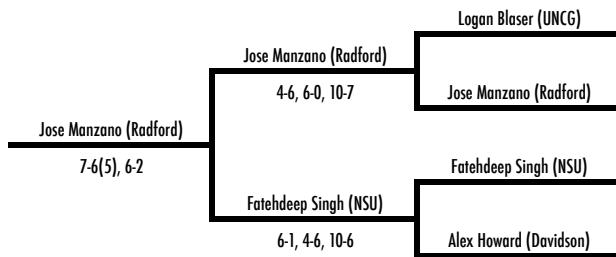

November 6-8
Wake Forest Tennis Complex

D2 SINGLES

2015 WFU Fall Invite

November 6-8
Wake Forest Tennis Complex

D2 SINGLES

13th Place Bracket

Fifth Place Bracket

15h Place