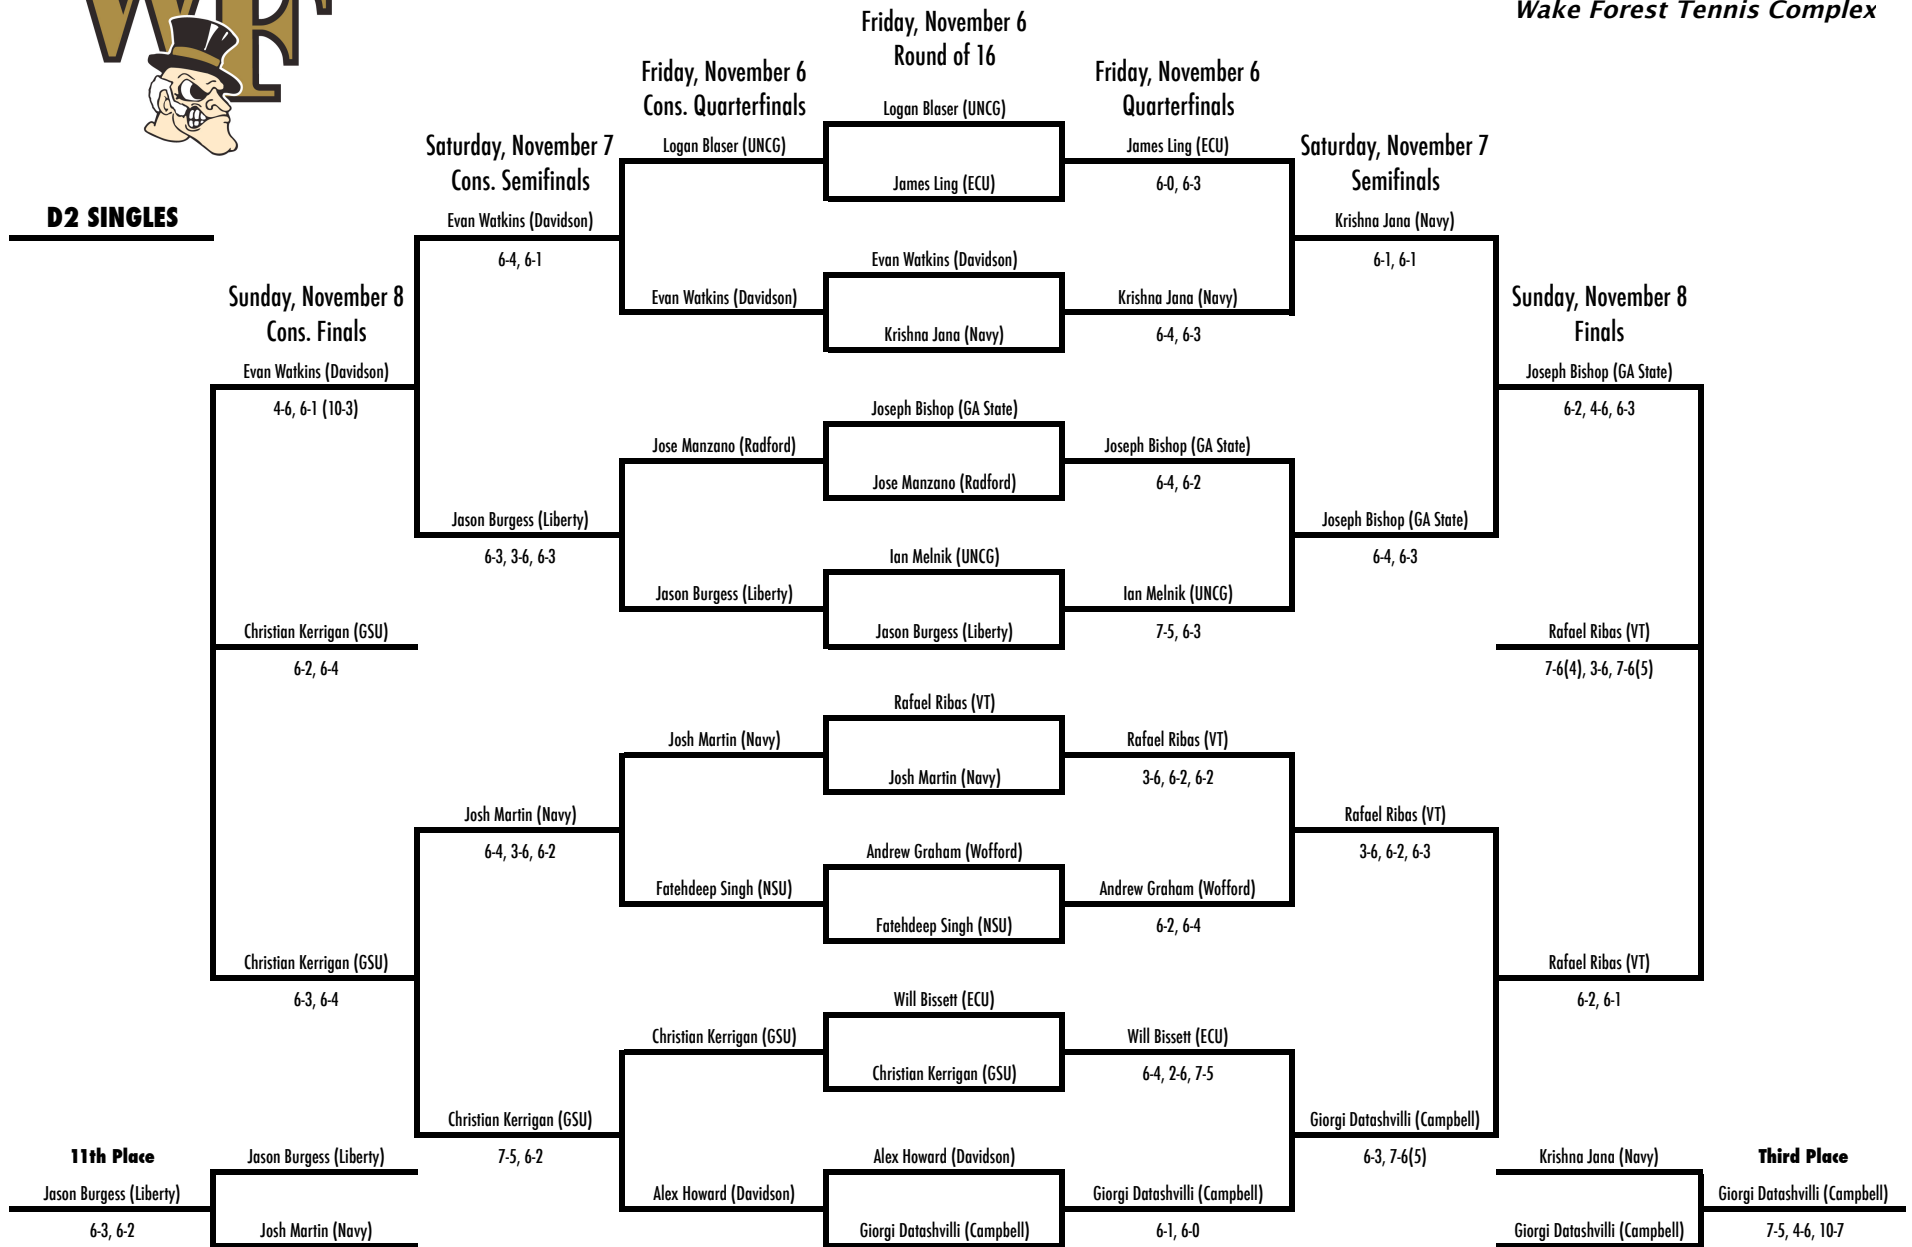

2015 WFU Fall Invite

November 6-8
Wake Forest Tennis Complex

D2 SINGLES