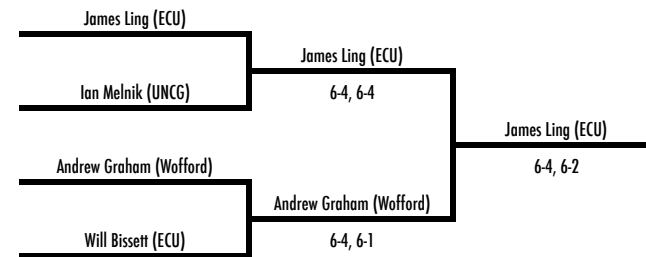

November 6-8
Wake Forest Tennis Complex

D2 SINGLES

2015 WFU Fall Invite

November 6-8
Wake Forest Tennis Complex

D2 SINGLES

13th Place Bracket

Fifth Place Bracket

15h Place