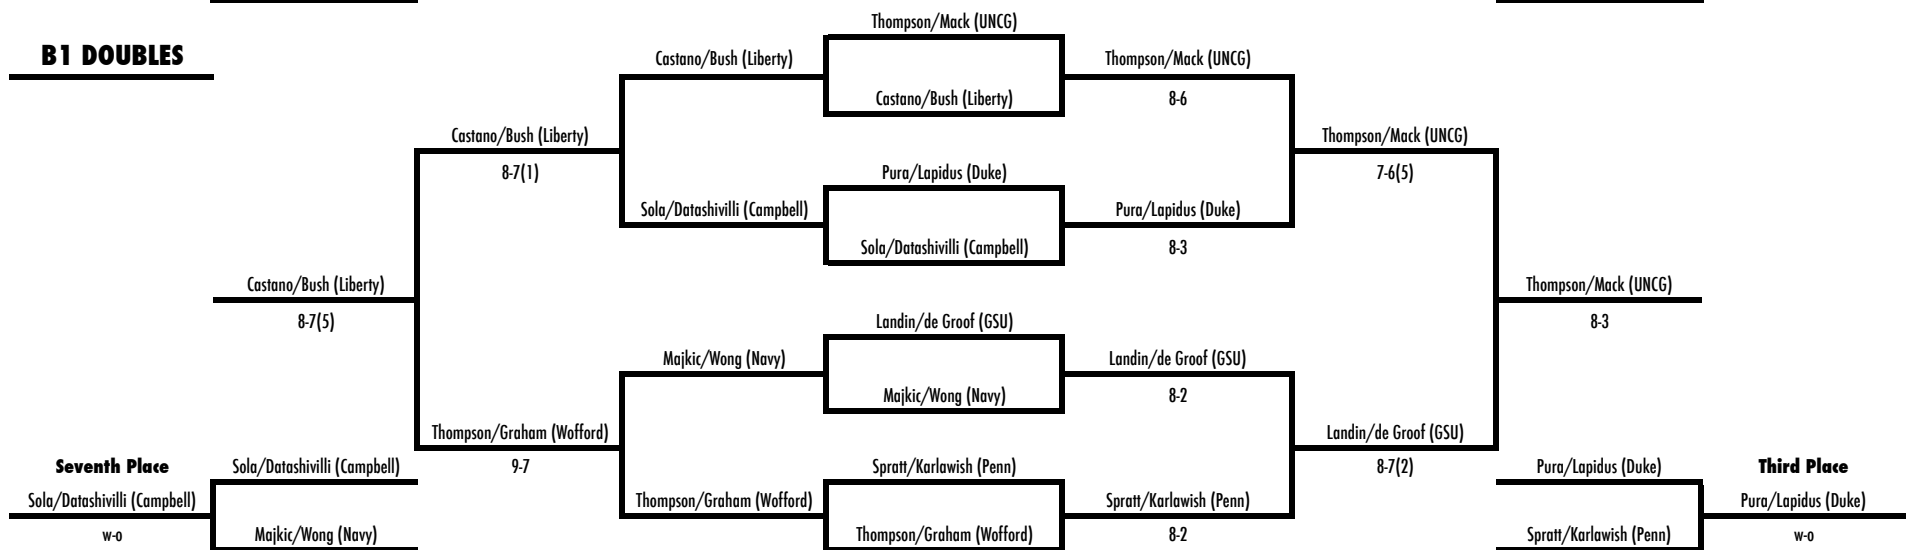

November 6-8
Wake Forest Tennis Complex

D2 SINGLES

2015 WFU Fall Invite

November 6-8
Wake Forest Tennis Complex

D2 SINGLES

13th Place Bracket

Fifth Place Bracket

15h Place

7th Place

2015 WFU Fall Invite

November 6-8
Wake Forest Tennis Complex

A1 DOUBLES

A2 DOUBLES

2015 WFU Fall Invite

November 6-8
Wake Forest Tennis Complex

A3 DOUBLES

B1 DOUBLES

2015 WFU Fall Invite

November 6-8
Wake Forest Tennis Complex

Friday, November 6
First Round

Saturday, November 7
Cons. Semifinals

Saturday, November 7
Semifinals

Sunday, November 12
Cons. Finals

Sunday, November 12
Finals