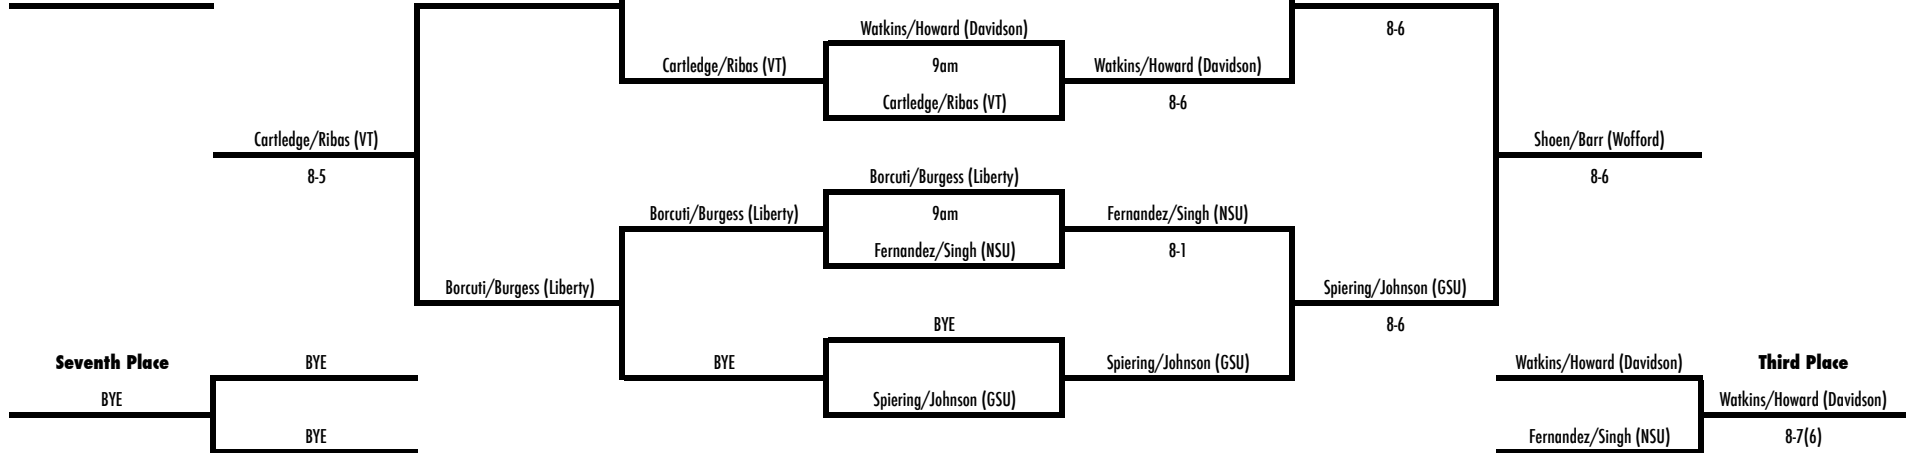

2015 WFU Fall Invite

November 6-8
Wake Forest Tennis Complex

Friday, November 6
First Round

Friday, November 6
Cons. Semifinals

Friday, November 6
Semifinals

Sunday, November 8
Cons. Finals

Saturday, November 7
Finals

C1 DOUBLES

C2 DOUBLES