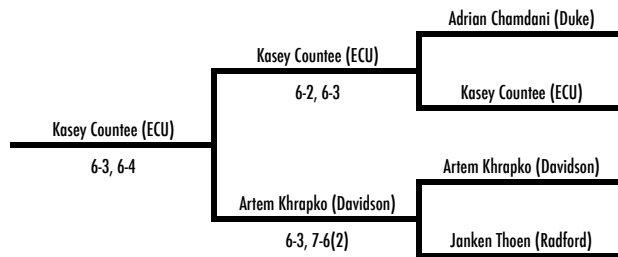

November 6-8
Wake Forest Tennis Complex

A2 SINGLES

2015 WFU Fall Invite

November 6-8
Wake Forest Tennis Complex

A2 SINGLES

13th Place Bracket

Fifth Place Bracket

15th Place

7th Place

2015 WFU Fall Invite

November 6-8
Wake Forest Tennis Complex

B1 SINGLES

2015 WFU Fall Invite

November 6-8
Wake Forest Tennis Complex

B1 SINGLES

13th Place Bracket