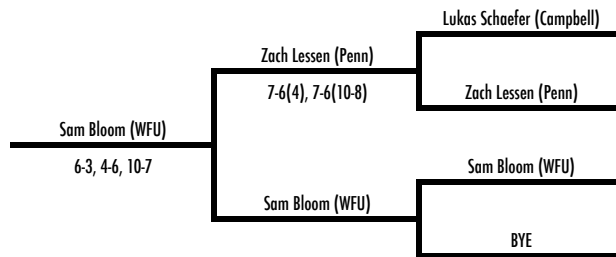

2015 WFU Fall Invite

November 6-8
Wake Forest Tennis Complex

A1 SINGLES

13th Place Bracket

Fifth Place Bracket

15th Place

7th Place

2015 WFU Fall Invite

November 6-8
Wake Forest Tennis Complex

A2 SINGLES

2015 WFU Fall Invite

November 6-8
Wake Forest Tennis Complex

A2 SINGLES

13th Place Bracket

Fifth Place Bracket

15th Place

7th Place

2015 WFU Fall Invite

November 6-8
Wake Forest Tennis Complex

B1 SINGLES

2015 WFU Fall Invite

November 6-8
Wake Forest Tennis Complex

B1 SINGLES

13th Place Bracket