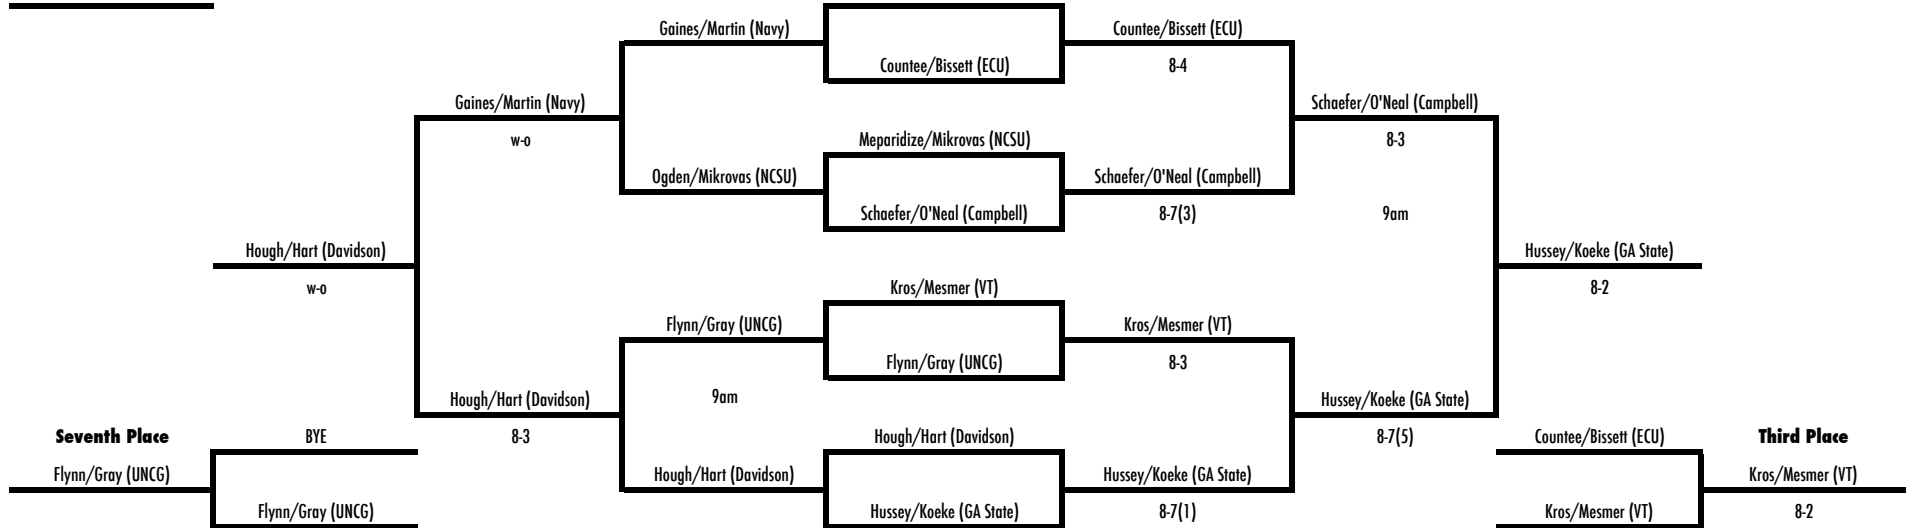

B1 DOUBLES

2015 WFU Fall Invite

November 6-8
Wake Forest Tennis Complex

Friday, November 6
First Round

Saturday, November 7
Cons. Semifinals

Saturday, November 7
Semifinals

Sunday, November 12
Cons. Finals

Sunday, November 12
Finals

B2 DOUBLES

B3 DOUBLES

2015 WFU Fall Invite

November 6-8
Wake Forest Tennis Complex

Friday, November 6
First Round

Friday, November 6
Cons. Semifinals

Friday, November 6
Semifinals

Sunday, November 8
Cons. Finals