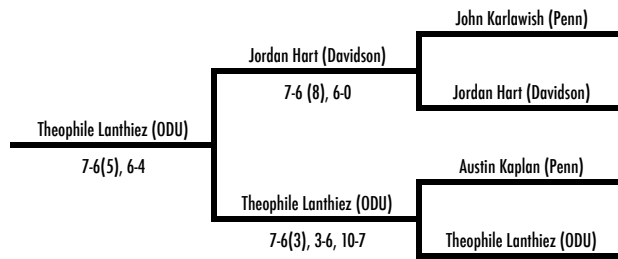

7th Place

2015 WFU Fall Invite

November 6-8
Wake Forest Tennis Complex

B1 SINGLES

2015 WFU Fall Invite

November 6-8
Wake Forest Tennis Complex

B1 SINGLES

13th Place Bracket

Fifth Place Bracket

15th Place

7th Place

2015 WFU Fall Invite

November 6-8
Wake Forest Tennis Complex

Friday, November 6
Round of 16

Friday, November 6
Cons. Quarterfinals

Friday, November 6
Quarterfinals