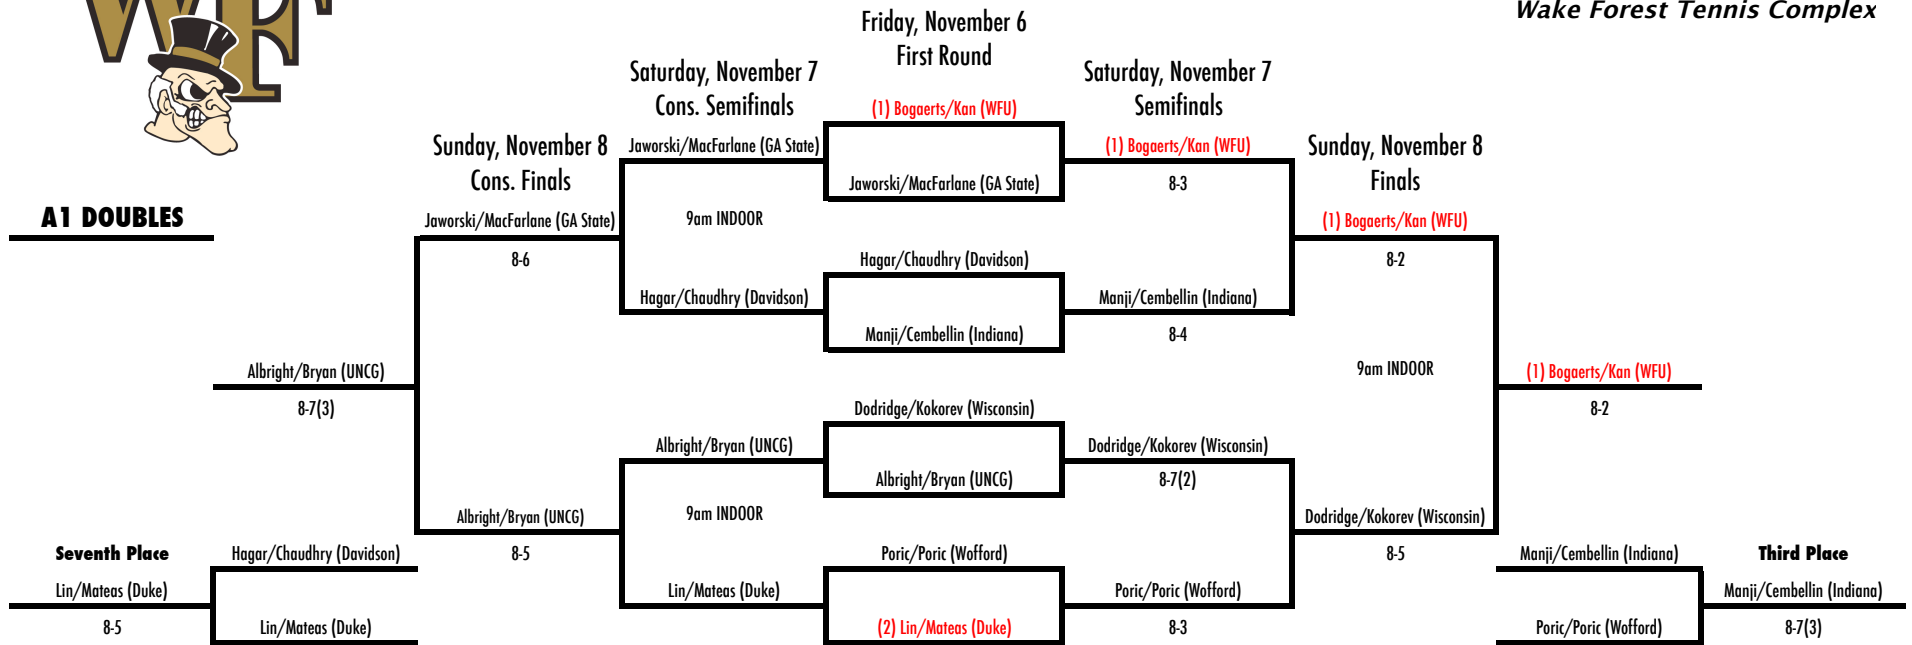

7th Place

2015 WFU Fall Invite

November 6-8
Wake Forest Tennis Complex

A1 DOUBLES

A2 DOUBLES

2015 WFU Fall Invite

November 6-8
Wake Forest Tennis Complex

A3 DOUBLES