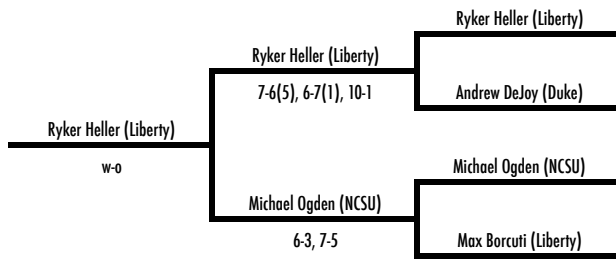

C2 SINGLES

13th Place Bracket

Fifth Place Bracket

15th Place

7th Place

2015 WFU Fall Invite

November 6-8
Wake Forest Tennis Complex

D1 SINGLES

2015 WFU Fall Invite

November 6-8
Wake Forest Tennis Complex

D1 SINGLES

13th Place Bracket

Fifth Place Bracket

15th Place

Trey Gray (UNCG)

2015 WFU Fall Invite