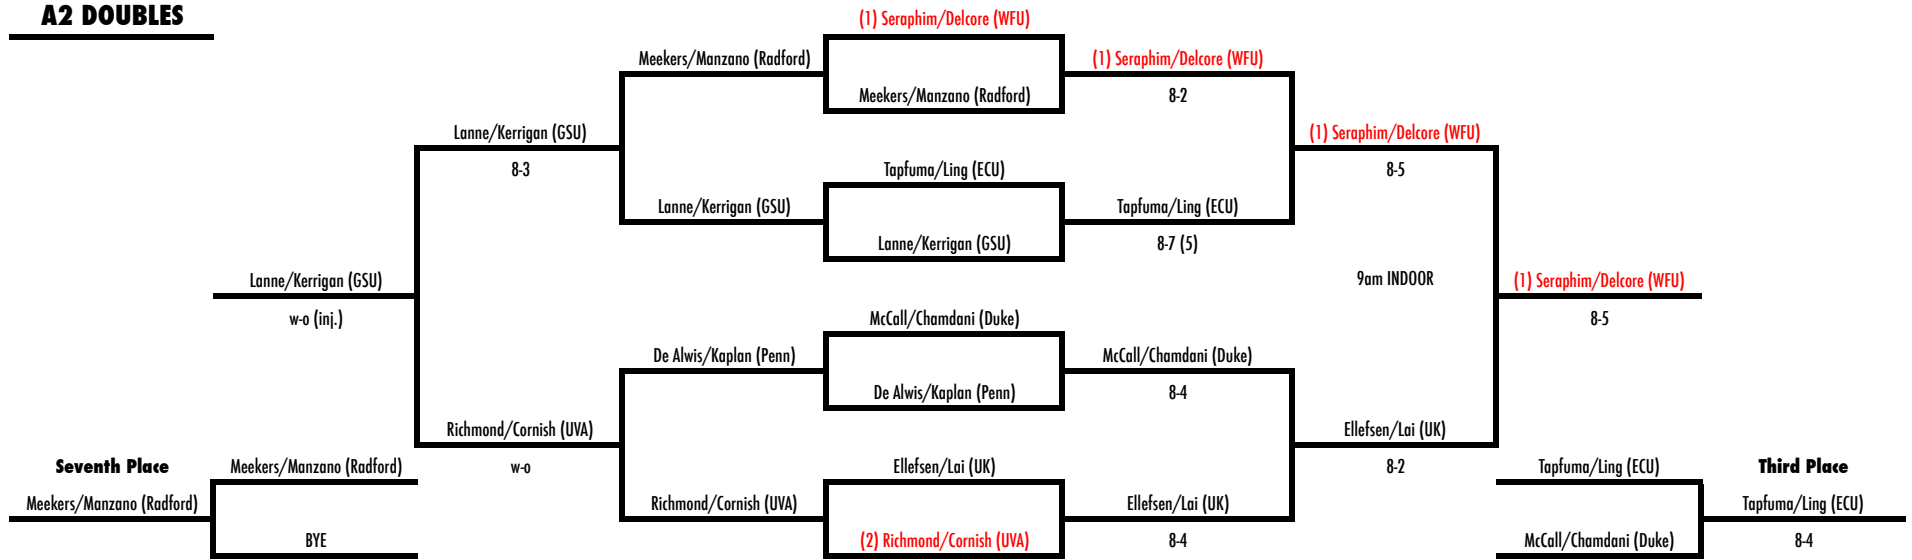

7th Place

2015 WFU Fall Invite

November 6-8
Wake Forest Tennis Complex

A1 DOUBLES

A2 DOUBLES

2015 WFU Fall Invite

November 6-8
Wake Forest Tennis Complex

A3 DOUBLES