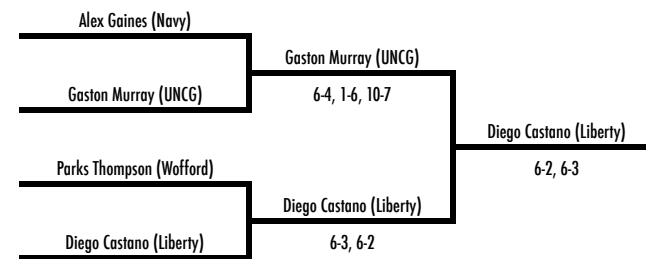

Fifth Place Bracket