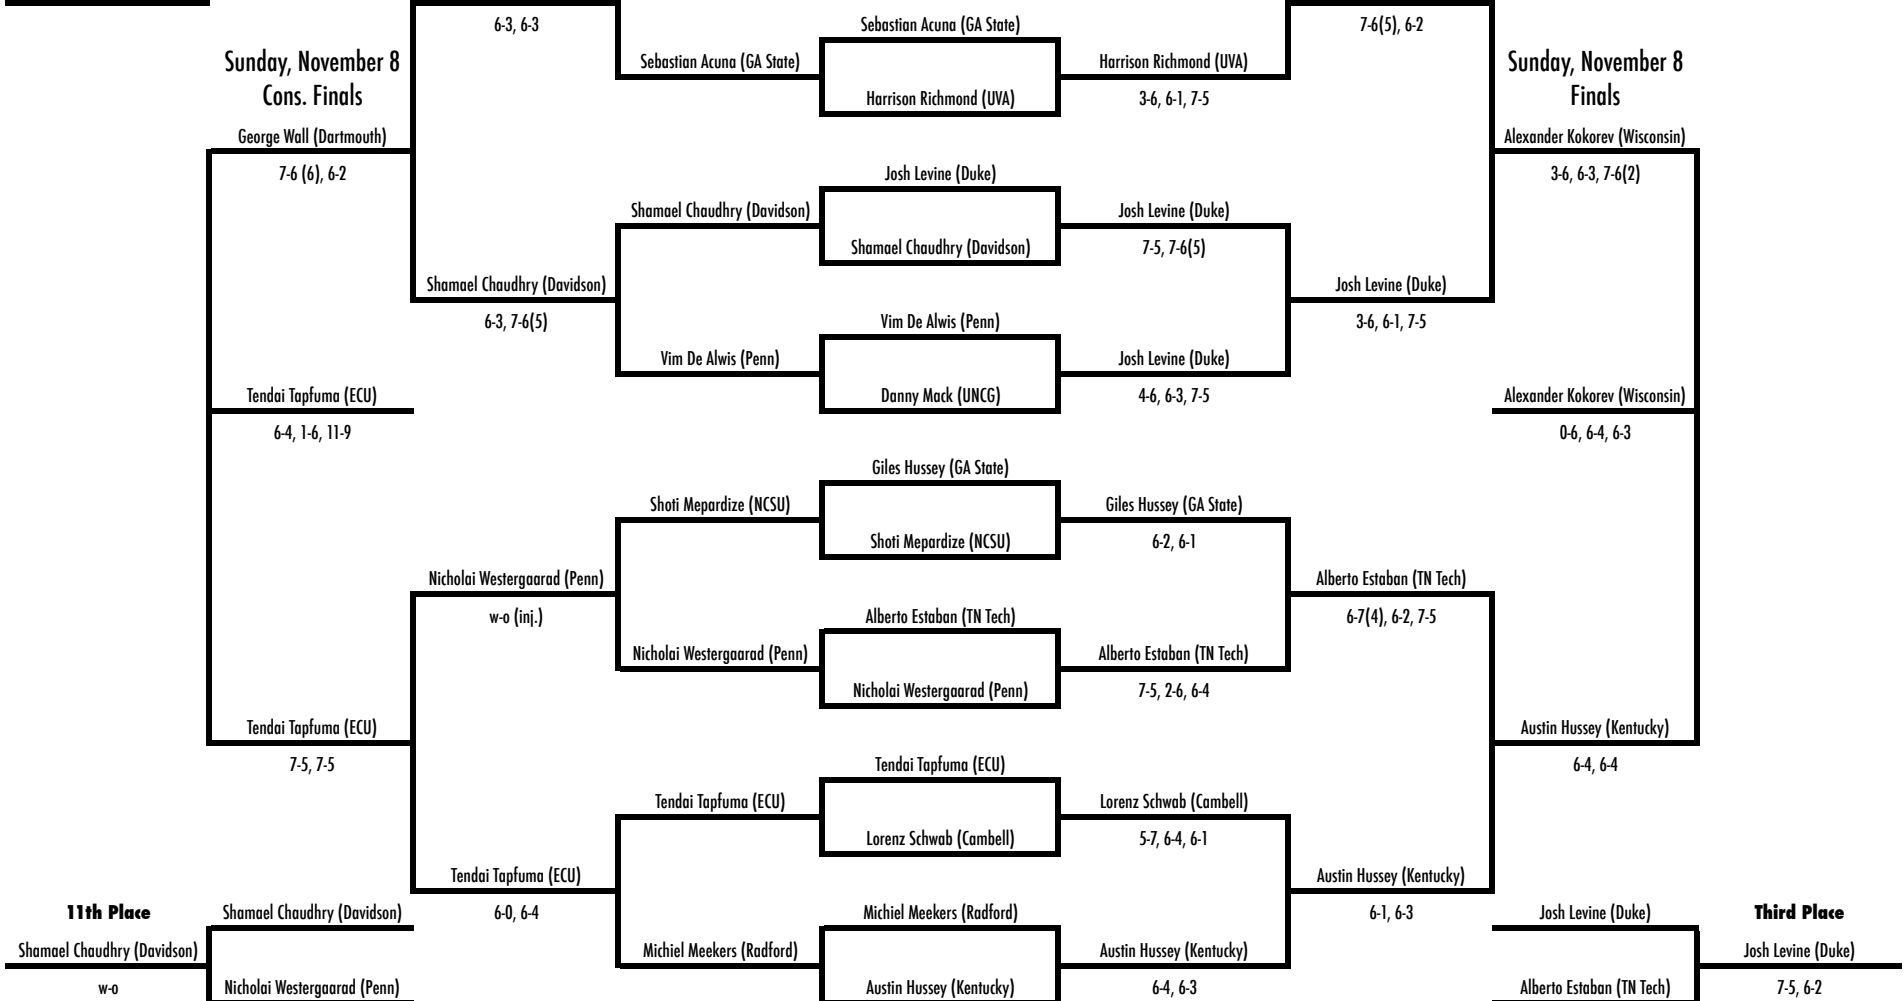

2015 WFU Fall Invite

November 6-8
Wake Forest Tennis Complex

Friday, November 6
Round of 16

Friday, November 6
Cons. Quarterfinals

Friday, November 6
Quarterfinals

Saturday, November 7
Cons. Semifinals

Saturday, November 7
Semifinals

Sunday, November 8
Cons. Finals

Sunday, November 8
Finals

B2 SINGLES