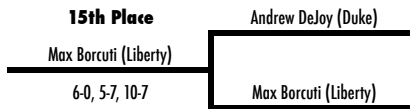

2015 WFU Fall Invite

November 6-8
Wake Forest Tennis Complex

D1 SINGLES

13th Place Bracket

Fifth Place Bracket

15th Place

Trey Gray (UNCG)

2015 WFU Fall Invite