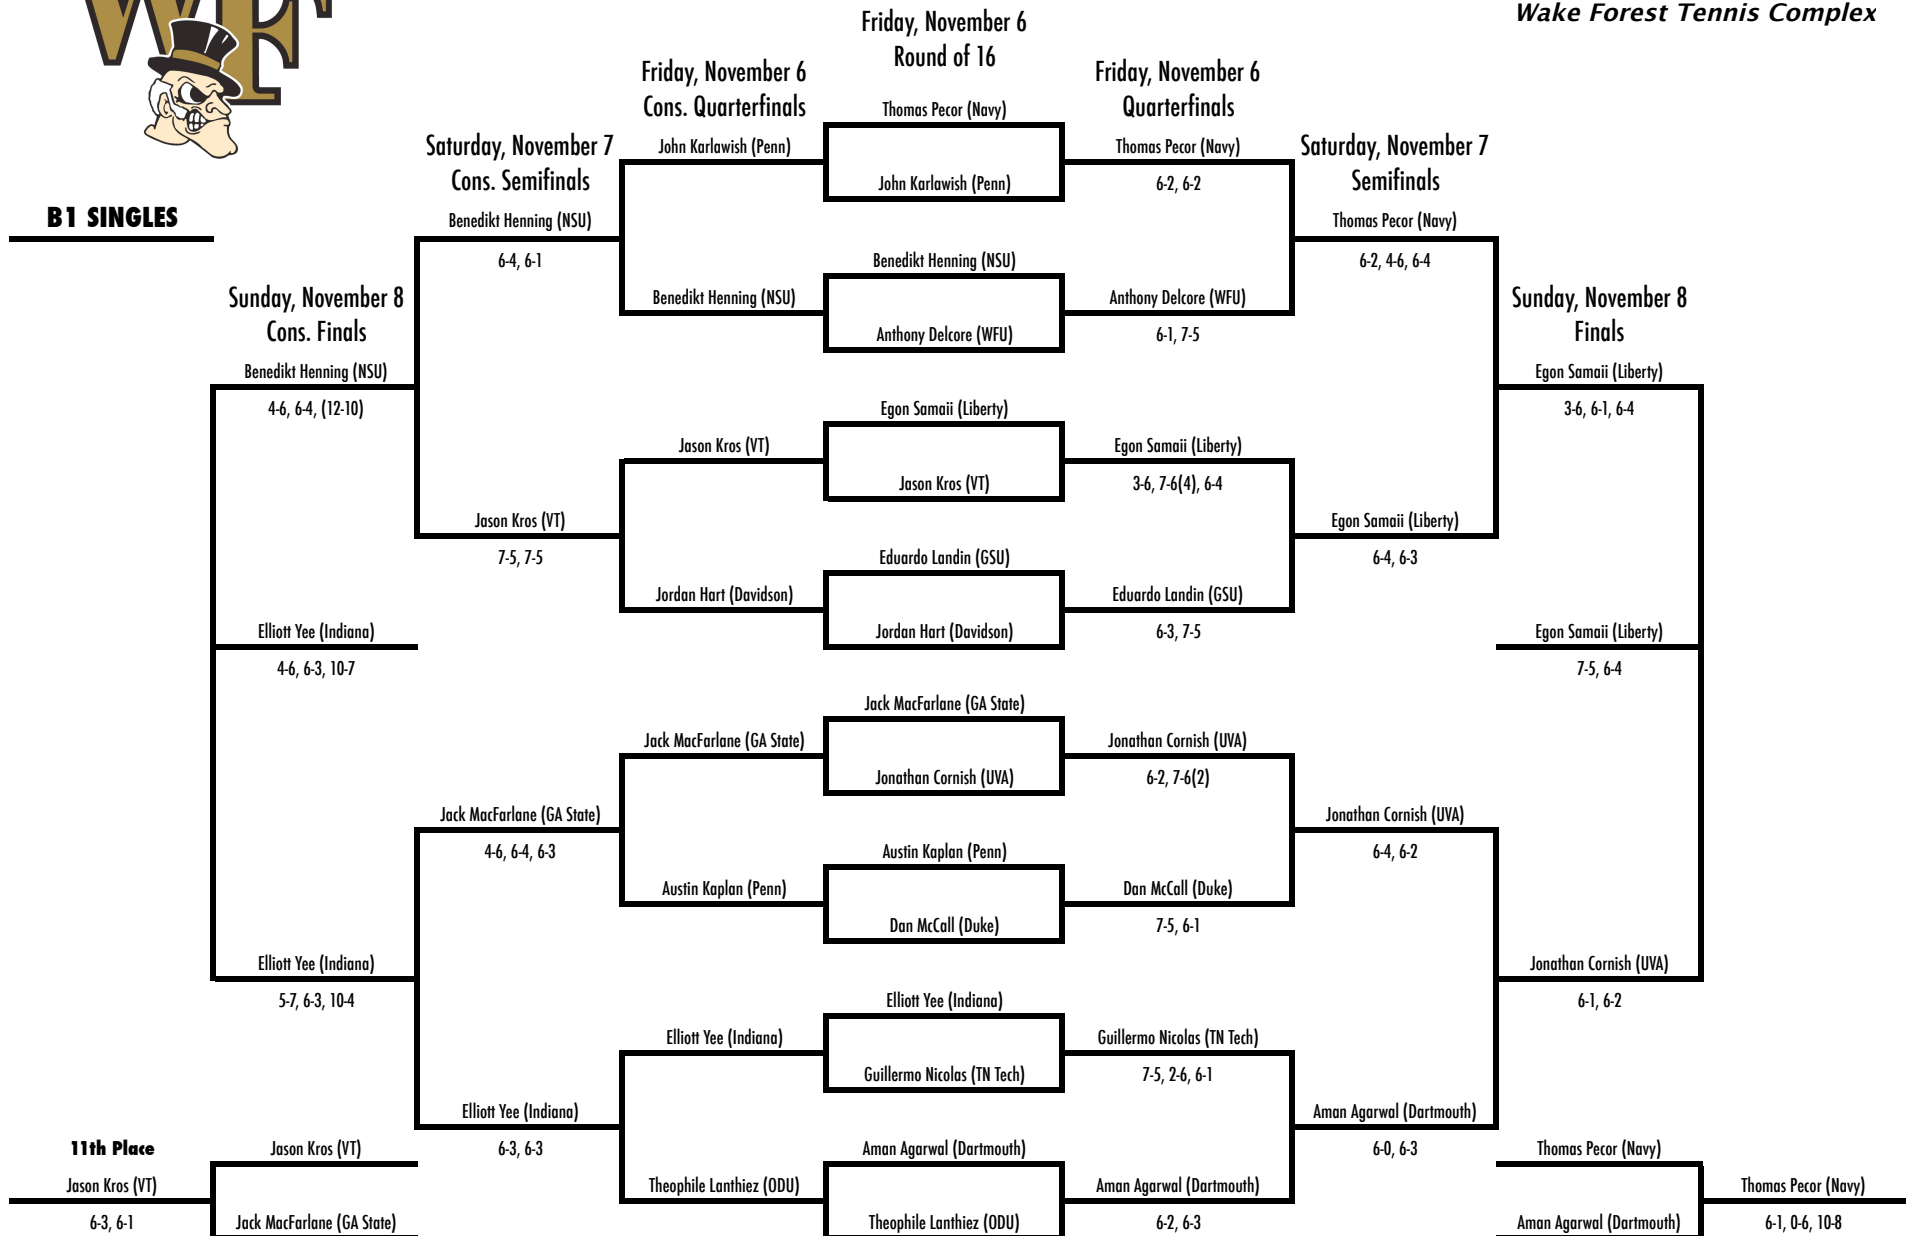

7th Place

2015 WFU Fall Invite

November 6-8
Wake Forest Tennis Complex

B1 SINGLES

2015 WFU Fall Invite

November 6-8
Wake Forest Tennis Complex

B1 SINGLES

13th Place Bracket