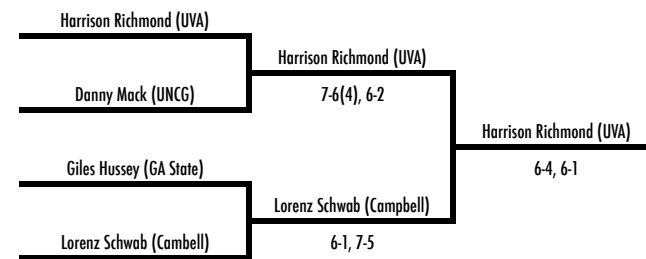

Fifth Place Bracket