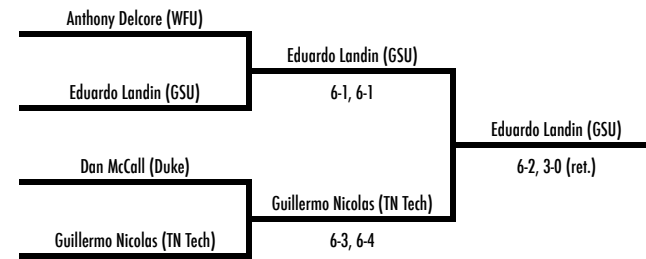

7th Place

2015 WFU Fall Invite

November 6-8
Wake Forest Tennis Complex

B1 SINGLES

2015 WFU Fall Invite

November 6-8
Wake Forest Tennis Complex

B1 SINGLES

13th Place Bracket

Fifth Place Bracket

15th Place

7th Place

2015 WFU Fall Invite

November 6-8
Wake Forest Tennis Complex

Friday, November 6
Round of 16

Friday, November 6
Cons. Quarterfinals

Friday, November 6
Quarterfinals