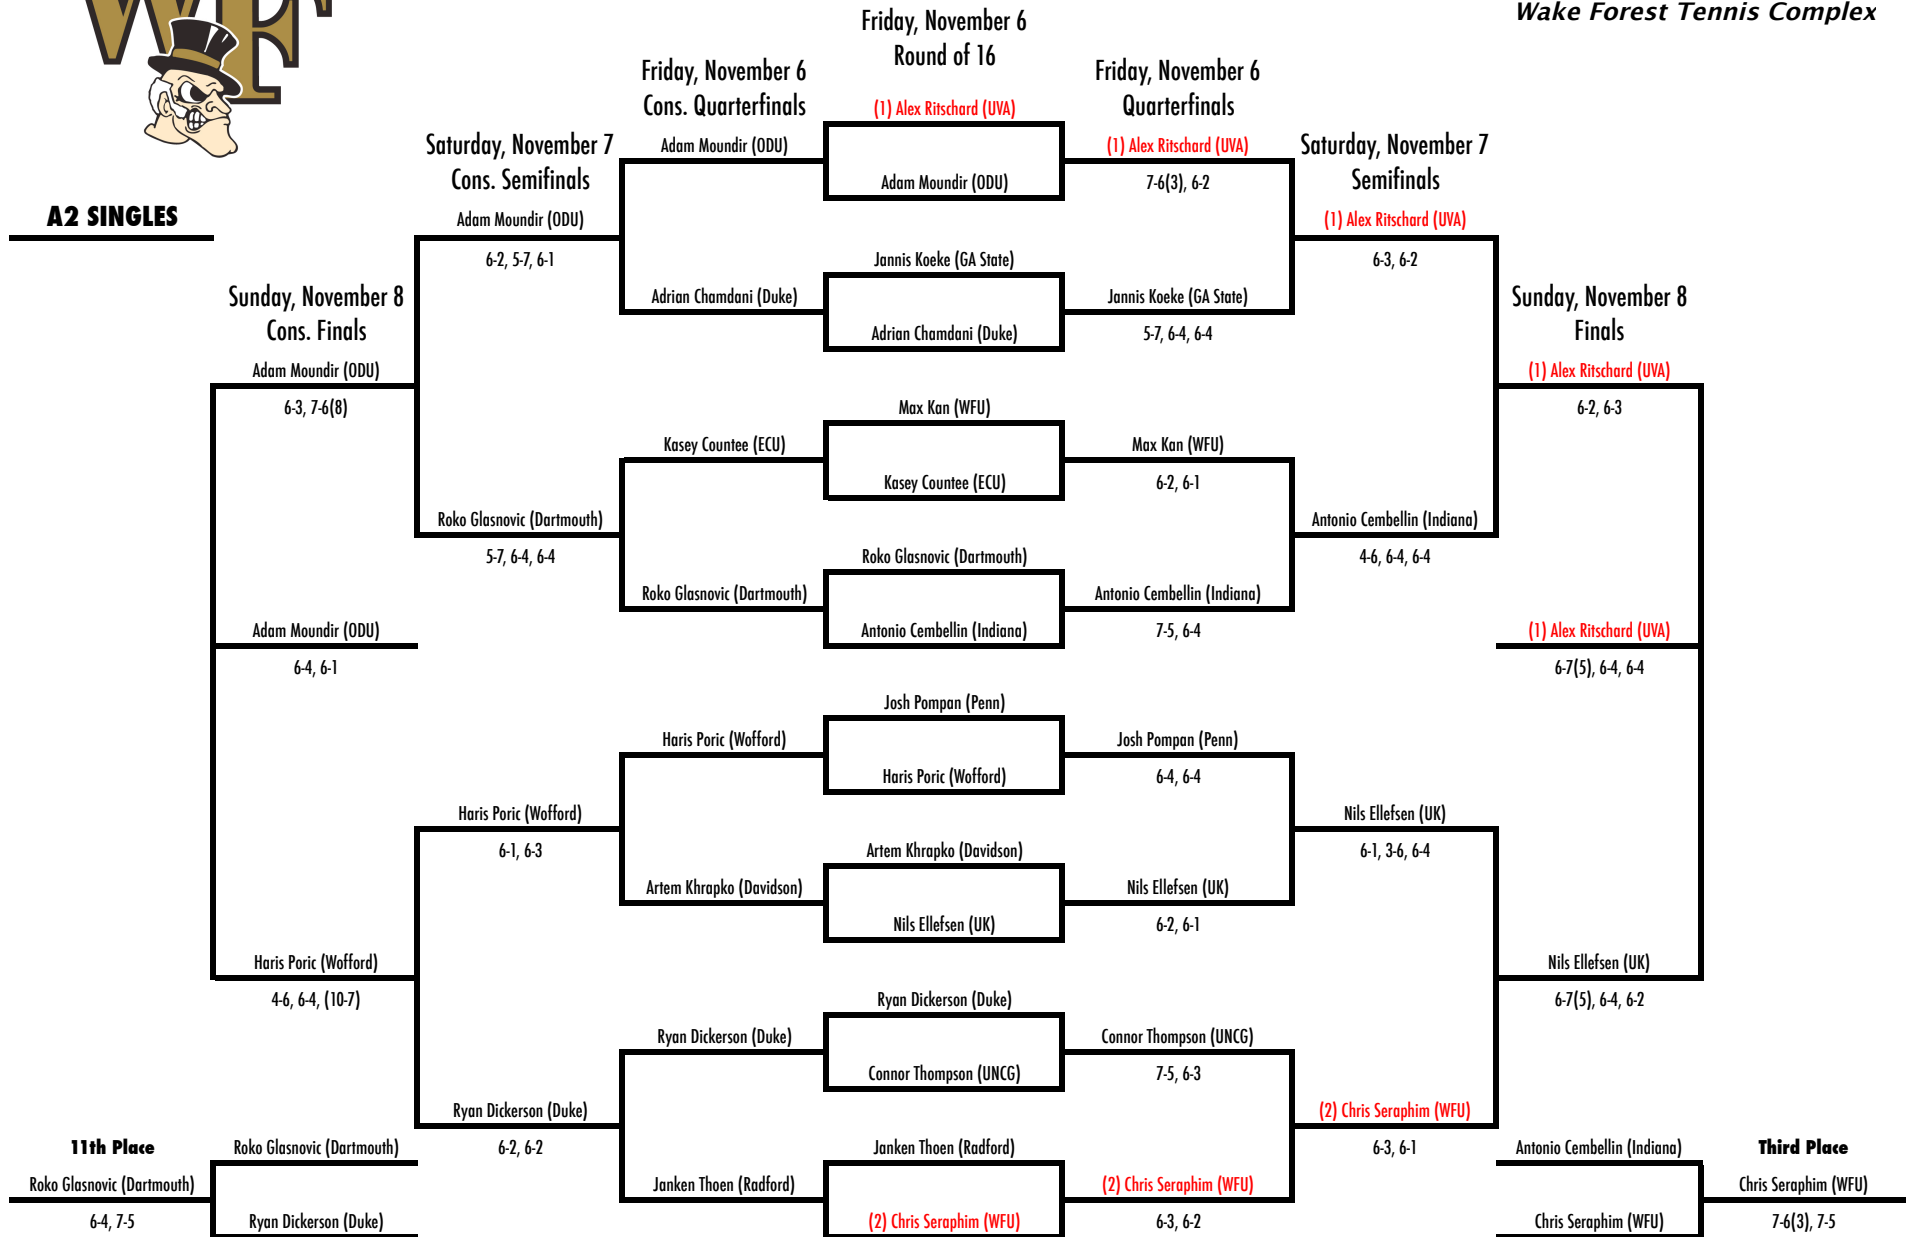

2015 WFU Fall Invite

November 6-8
Wake Forest Tennis Complex

A2 SINGLES