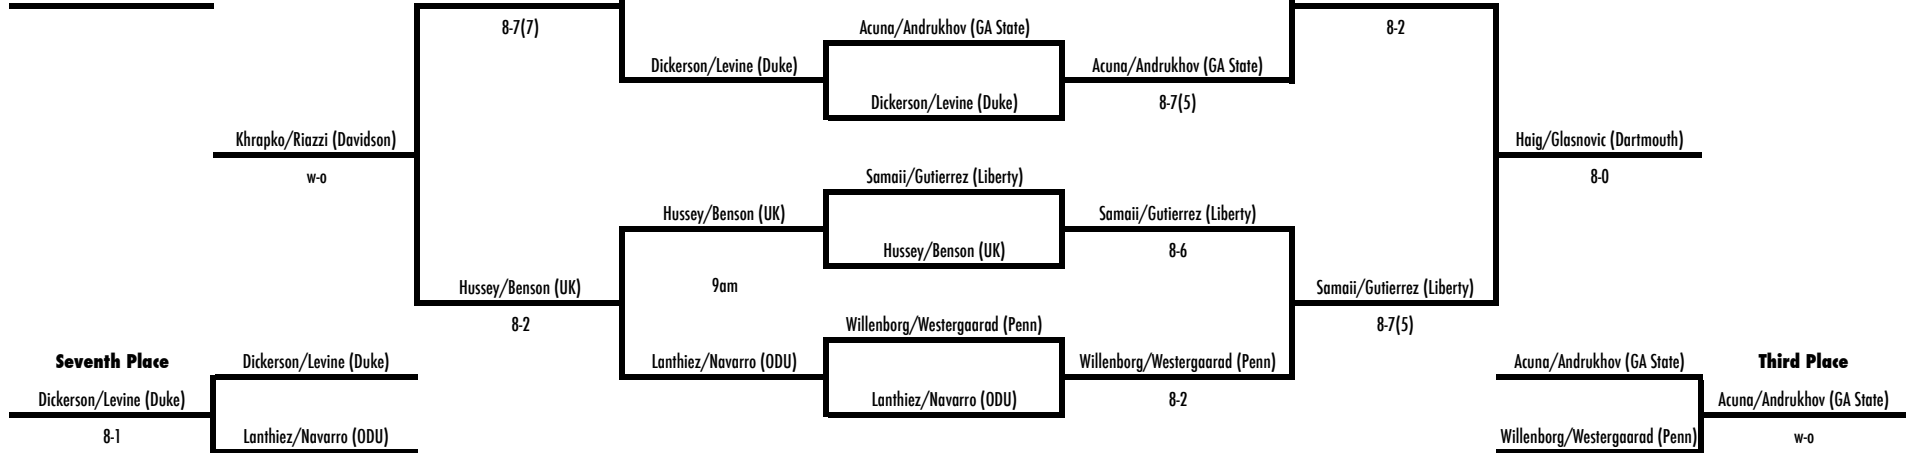

2015 WFU Fall Invite

November 6-8
Wake Forest Tennis Complex

Friday, November 6
First Round

Saturday, November 7
Cons. Semifinals

Saturday, November 7
Semifinals

Sunday, November 12
Cons. Finals

Sunday, November 12
Finals

B2 DOUBLES

B3 DOUBLES