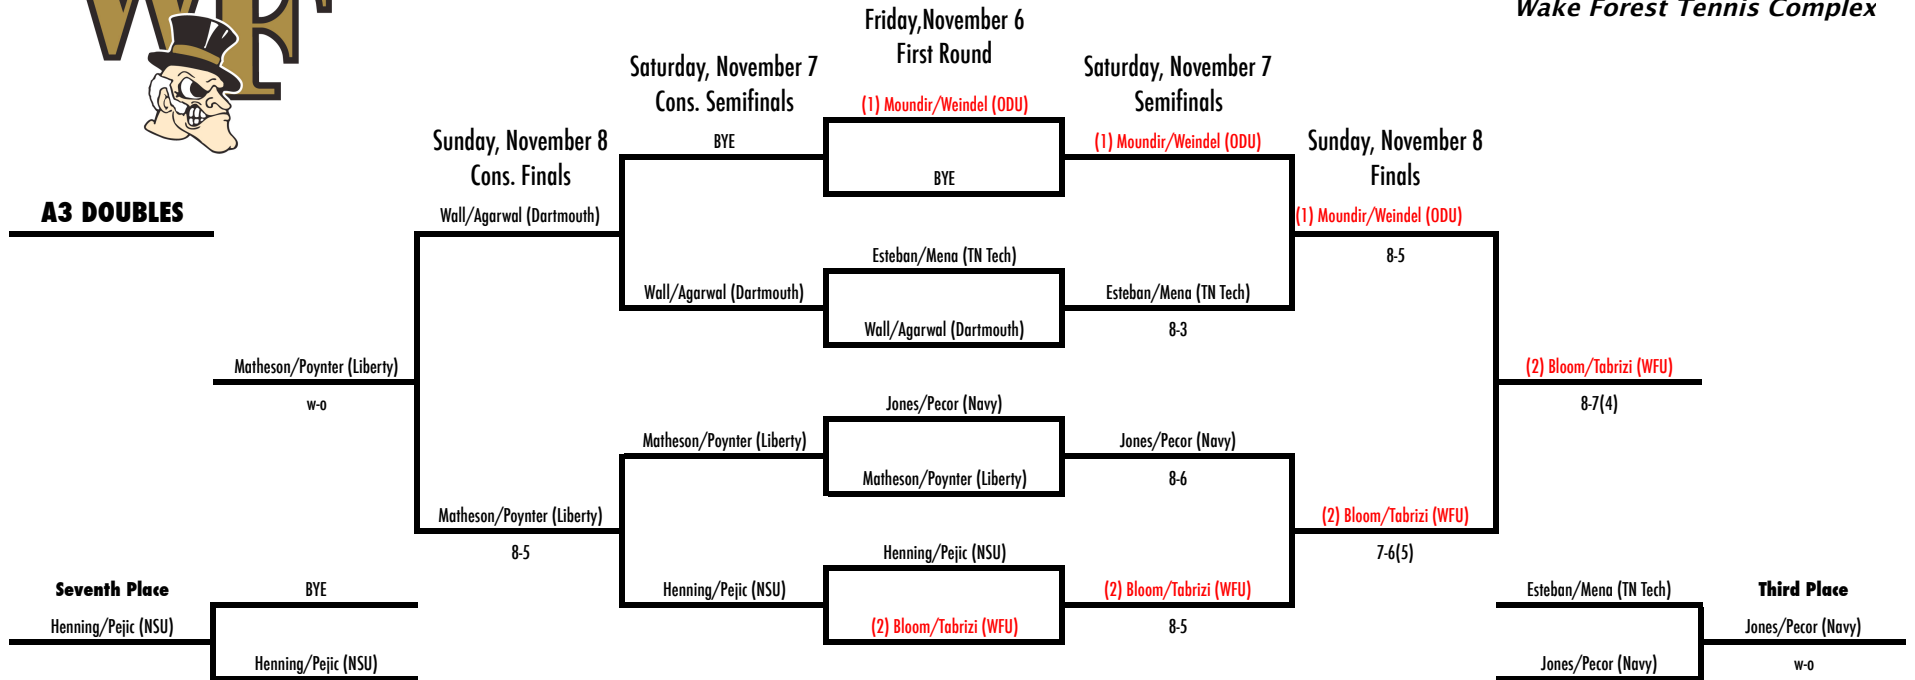

7th Place

2015 WFU Fall Invite

November 6-8
Wake Forest Tennis Complex

A1 DOUBLES

A2 DOUBLES

2015 WFU Fall Invite

November 6-8
Wake Forest Tennis Complex

A3 DOUBLES