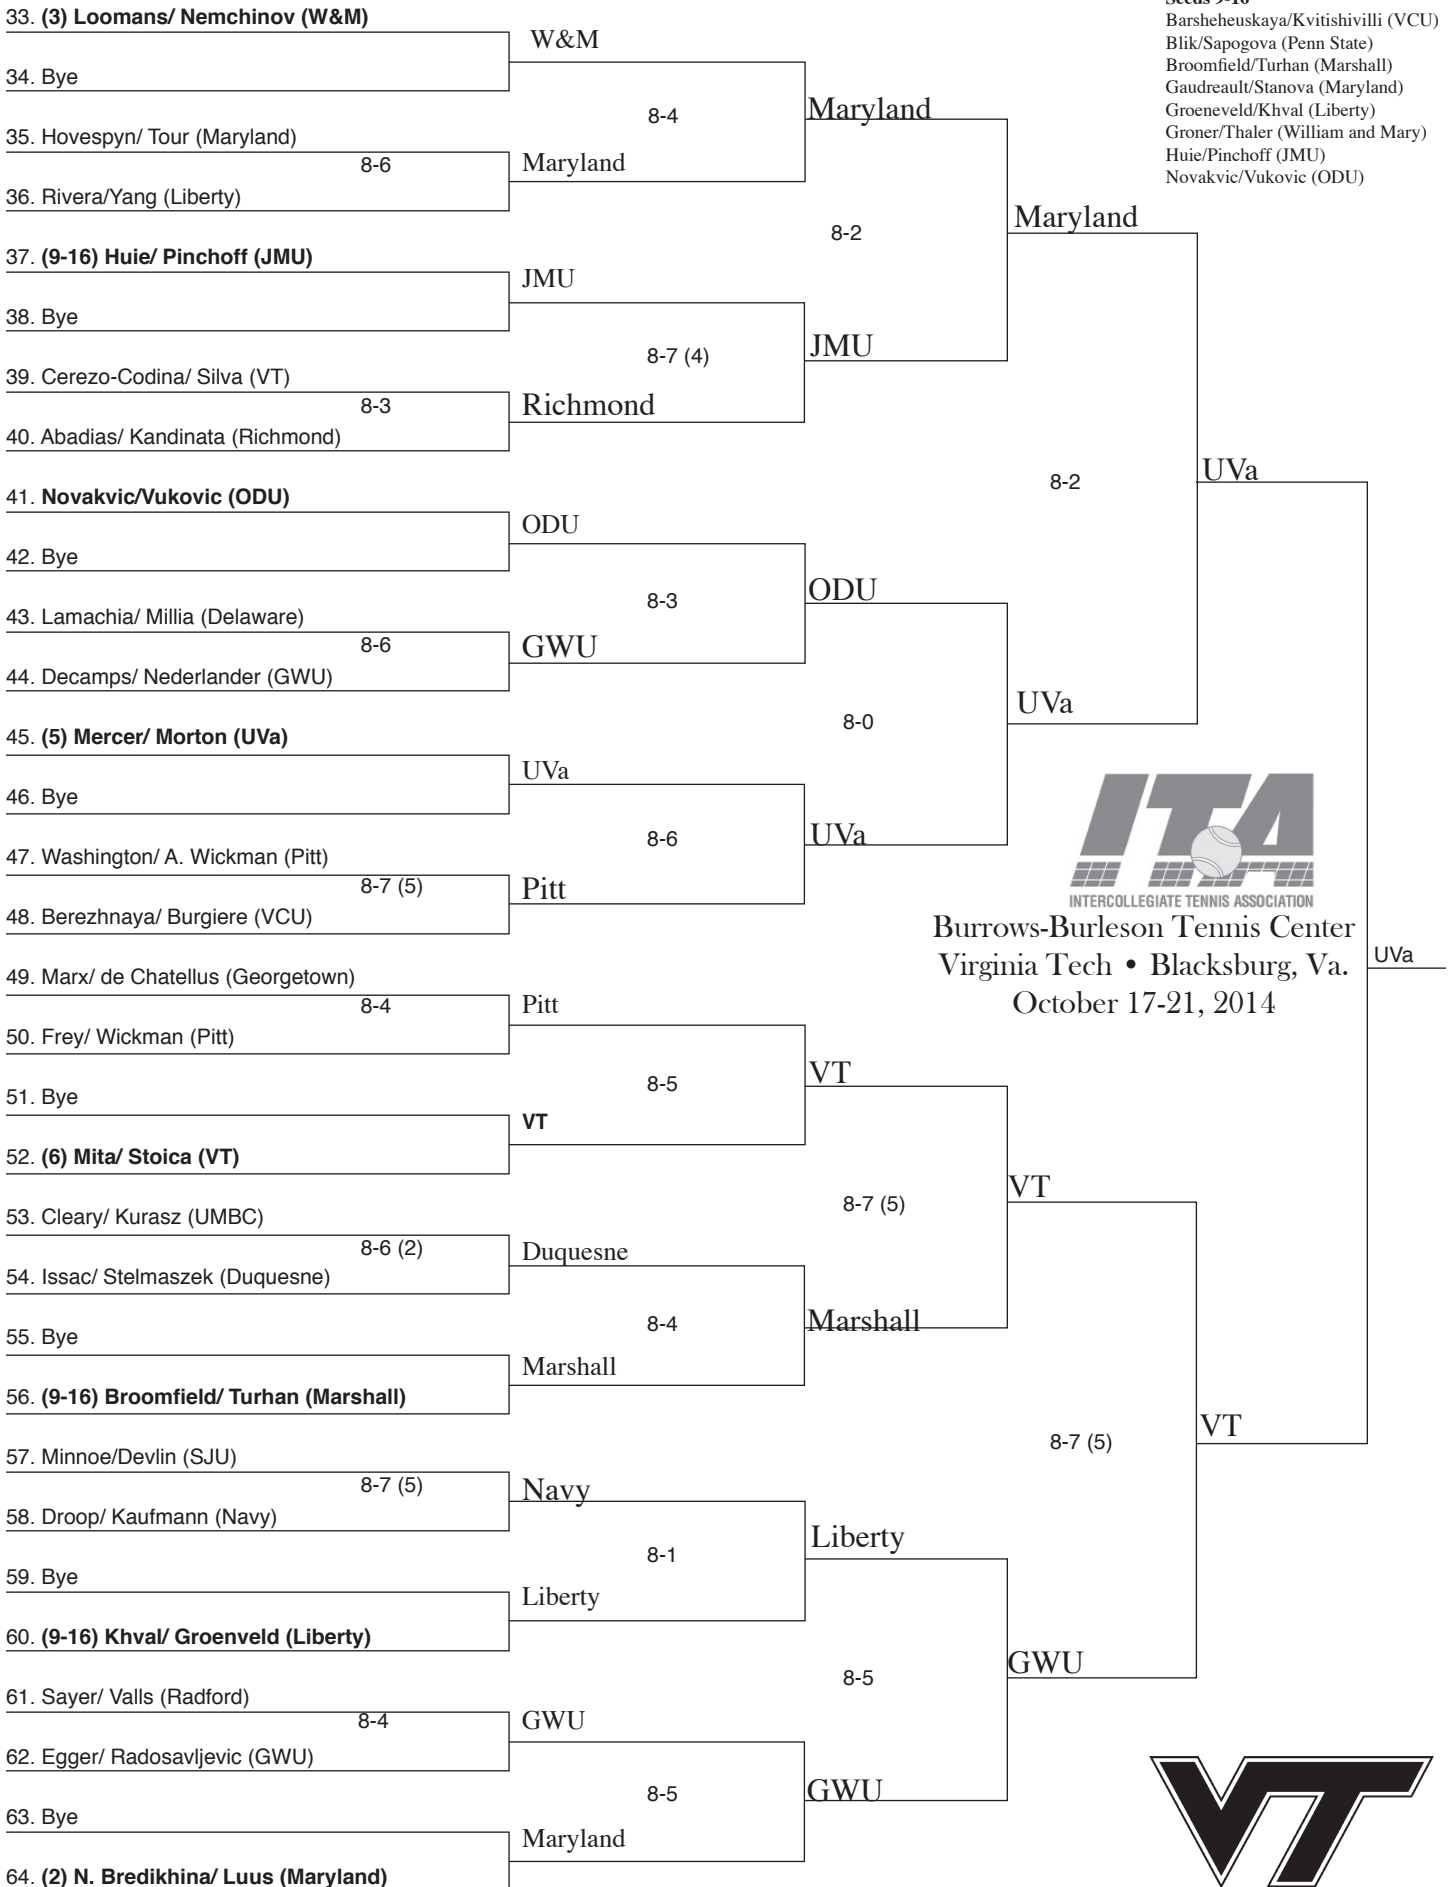

8-7 (2)

Longwood

8-2

ODU

ODU

DOUBLES: Second half **Round of 16** **Quarterfinals** **Semifinals** **Finals**

Burrows-Burleson Tennis Center
 Virginia Tech • Blacksburg, Va.
 October 17-21, 2014

TOURNAMENT FINALS