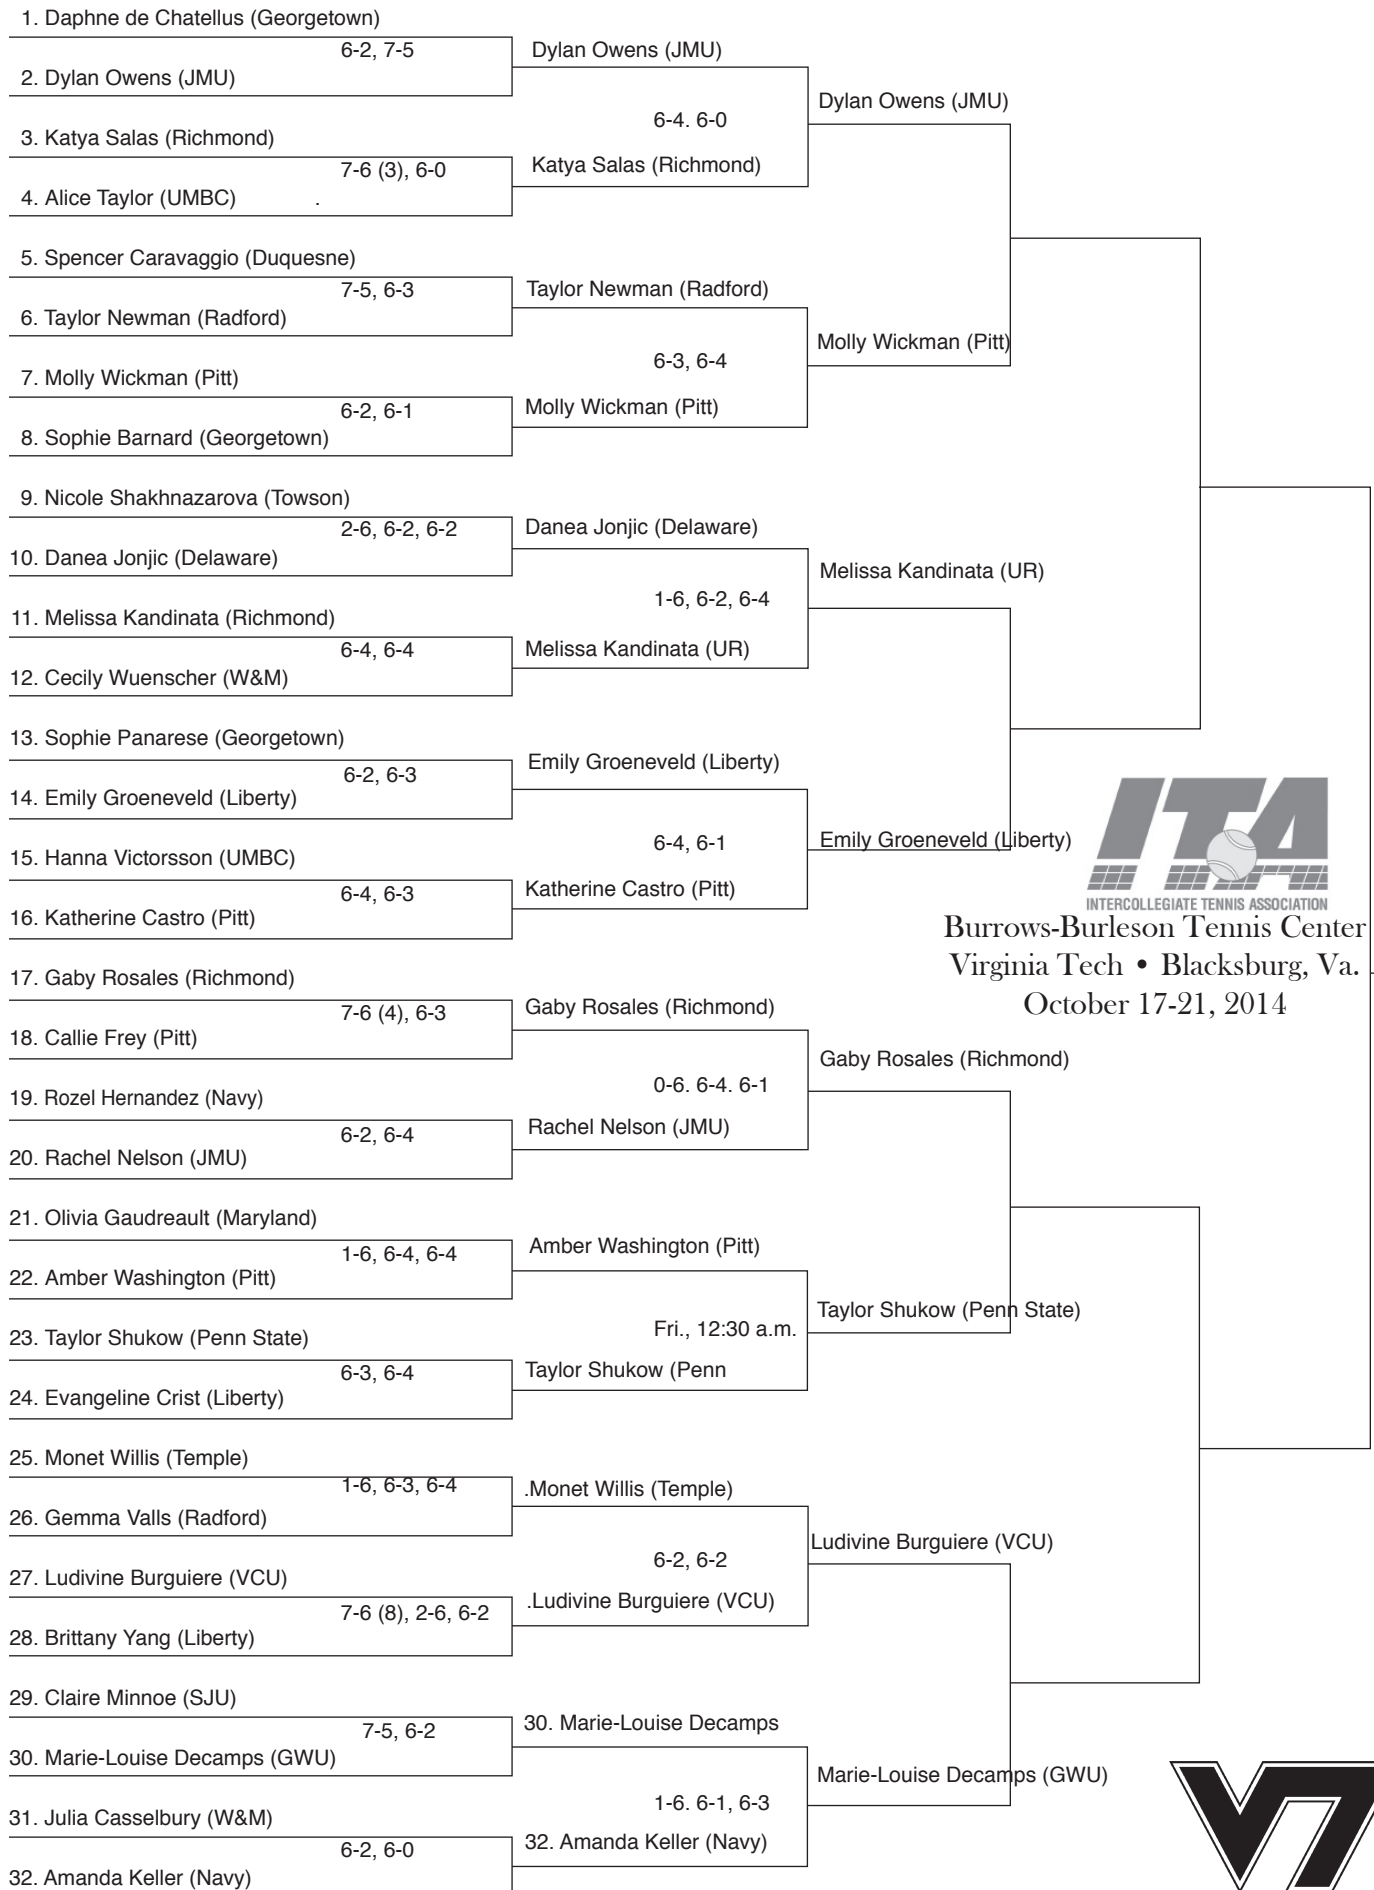

QUALIFYING SINGLES: Round of 32   Round of 16   Qualifiers

Burrows-Burleson Tennis Center
Virginia Tech • Blacksburg, Va.
October 17-21, 2014