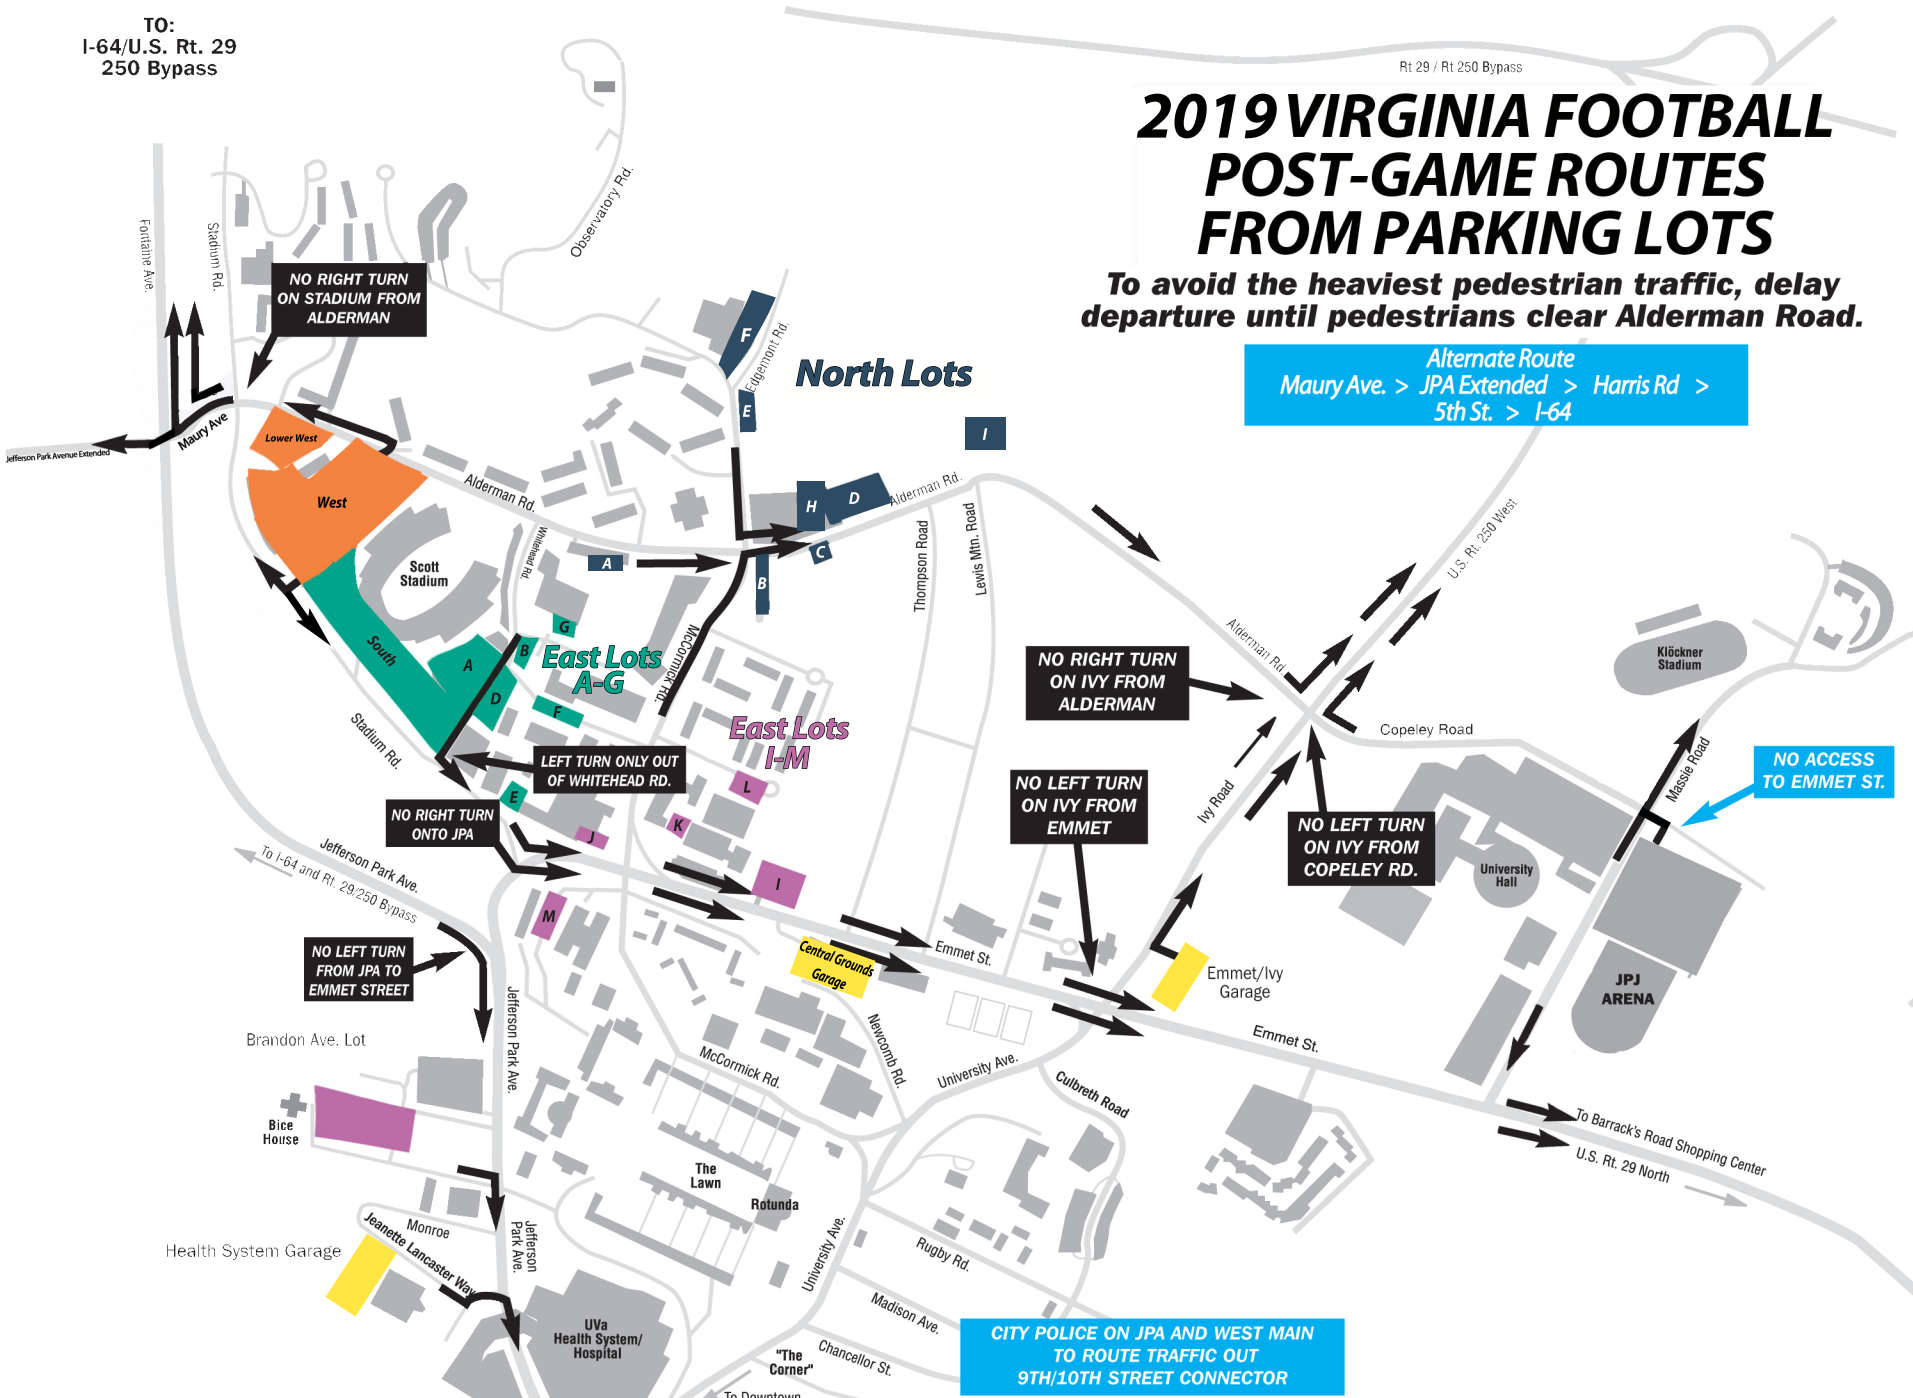

TO:
I-64/U.S. Rt. 29
250 Bypass

Rt 29 / Rt 250 Bypass

2019 VIRGINIA FOOTBALL POST-GAME ROUTES FROM PARKING LOTS

To avoid the heaviest pedestrian traffic, delay
departure until pedestrians clear Alderman Road.

Alternate Route
Maury Ave. > JPA Extended > Harris Rd >
5th St. > I-64

North Lots

Lower West

West

South

East Lots A-G

East Lots I-M

Brandon Ave. Lot

Bice House

Health System Garage

UVA Health System/Hospital

"The Corner"

Central Grounds Garage

Emmet/Ivy Garage

JPJ ARENA

Klückner Stadium

University Hall

North Lots

CITY POLICE ON JPA AND WEST MAIN
TO ROUTE TRAFFIC OUT
9TH/10TH STREET CONNECTOR

NO ACCESS TO EMMET ST.