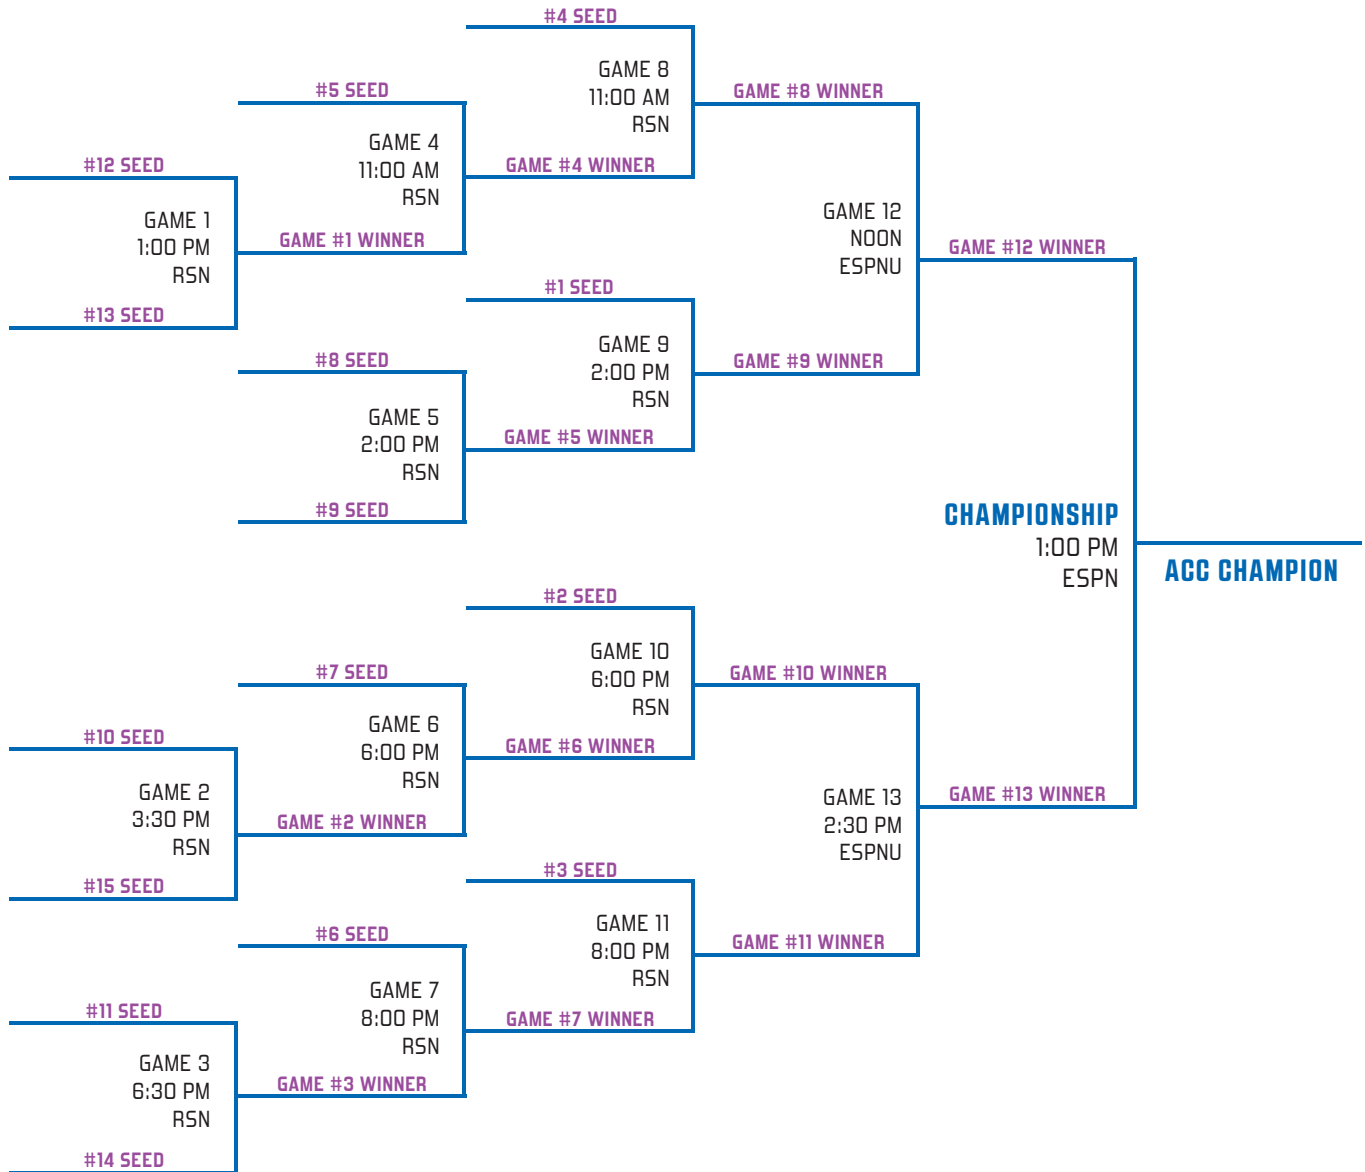

2015 ACC WOMEN'S BASKETBALL TOURNAMENT

FIRST ROUND
WEDNESDAY • MARCH 4

SECOND ROUND
THURSDAY • MARCH 5

QUARTERFINALS
FRIDAY • MARCH 6

SEMIFINALS
SATURDAY • MARCH 7

CHAMPIONSHIP
SUNDAY • MARCH 8

RSN: FOX Sports South, FOX Sports Carolinas, FOX Sports Florida, Sun Sports, FOX Sports Indiana, FOX Sports Midwest, Comcast Sports Net Mid-Atlantic, New England Sports Network (NESN), the YES Network, Madison Square Garden Network (MSG) (NY), Root Sports (PA)