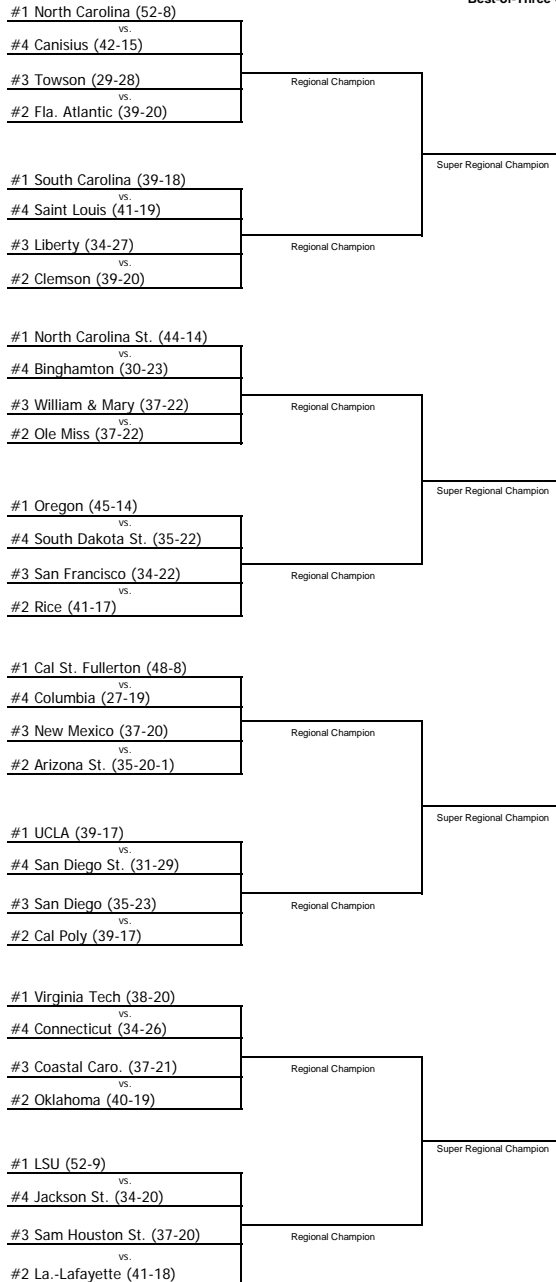

2013 NCAA Division I Baseball Championship

Regionals
May 31-June 3
*Campus or Neutral Sites
Double Elimination
First-Round Pairings

Super Regionals
June 7-9 or June 8-10
*Campus or Neutral Sites
Best-of-Three Games

Men's College World Series (CWS)
June 15-25/26
Omaha, Nebraska
Double Elimination
First-Round Pairings
Best-of-Three CWS Finals

Men's College World Series (CWS)
June 15-25/26
Omaha, Nebraska
Double Elimination
First-Round Pairings
Best-of-Three CWS Finals

Super Regionals
June 7-9 or June 8-10
*Campus or Neutral Sites
Best-of-Three Games

Regionals
May 31-June 3
*Campus or Neutral Sites
Double Elimination
First-Round Pairings

National Top Eight Seeds

1. North Carolina (52-8)
2. Vanderbilt (51-9)
3. Oregon St. (45-10)
4. LSU (52-9)
5. Cal St. Fullerton (48-8)
6. Virginia (47-10)
7. Florida St. (44-15)
8. Oregon (45-14)