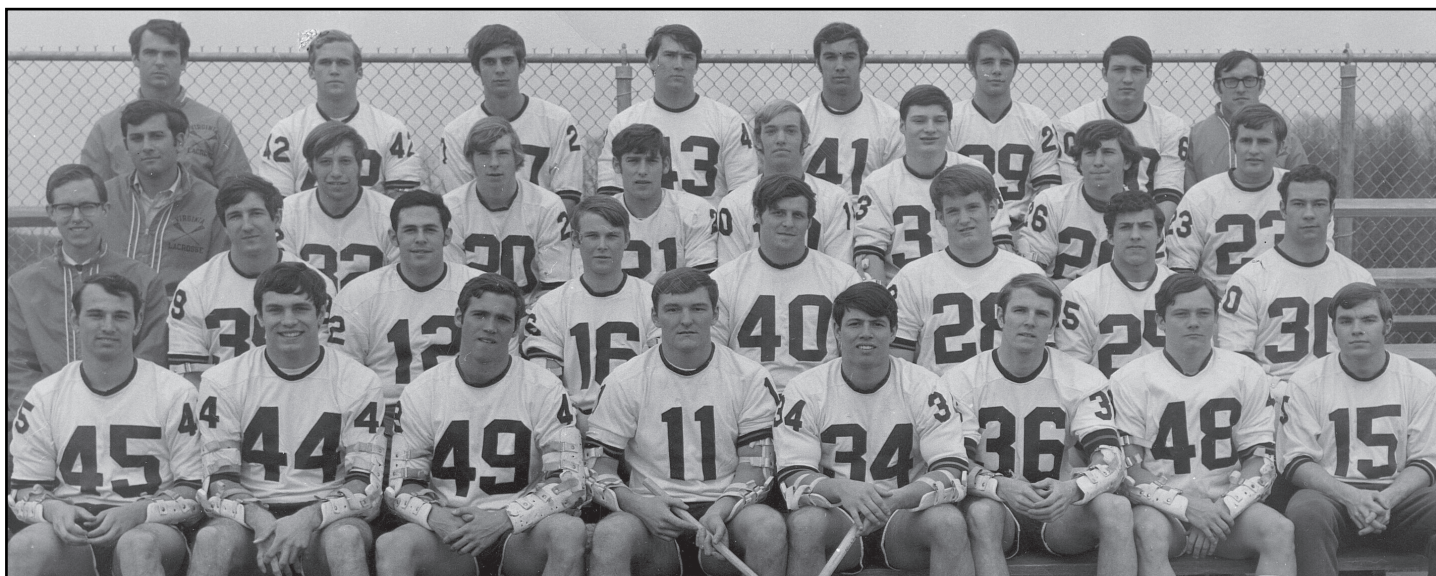

1906

Captain: W. M. Bryan
Manager: G. A. Paddock

1907

Captain: W. B. Lamb
Manager: A. J. Saville

1925 (0-2)

Coach: Allen Voshell
Captain: George Halsell
My. 9 L'Hirondelle Club h L 3 8
My. 16 L'Hirondelle Club a L 2 10

1952 USILA NATIONAL CHAMPIONS

First row (from left): Head Coach Robert Fuller, Dick MacGill, Tommy Compton, Dick Godine, Carroll Boone, Gordon Jones (capt.), Bill Sinclair, Jim Stkins, Clater Smith, Leigh Bortner, Norris Broyles (Mgr.). Second row (from left): Ed Muhly, Gerry Furst, Al Nist, Bill Nickerson, Tony Leigh, Charles Howard, Dick Beall, Jim Grieves, Bo Moore, Bob Schlenger, David Place (Adj.). Third row (from left): Childress (Adj.), Gene Agerton, George Scouras, George Andrews, Bill Stallings, Tom Scott, Russ Henderson, Hugh Cochran, Granny Swope, Tommy Dell, Fred Whitridge, Rthomas Battle (Adj.)