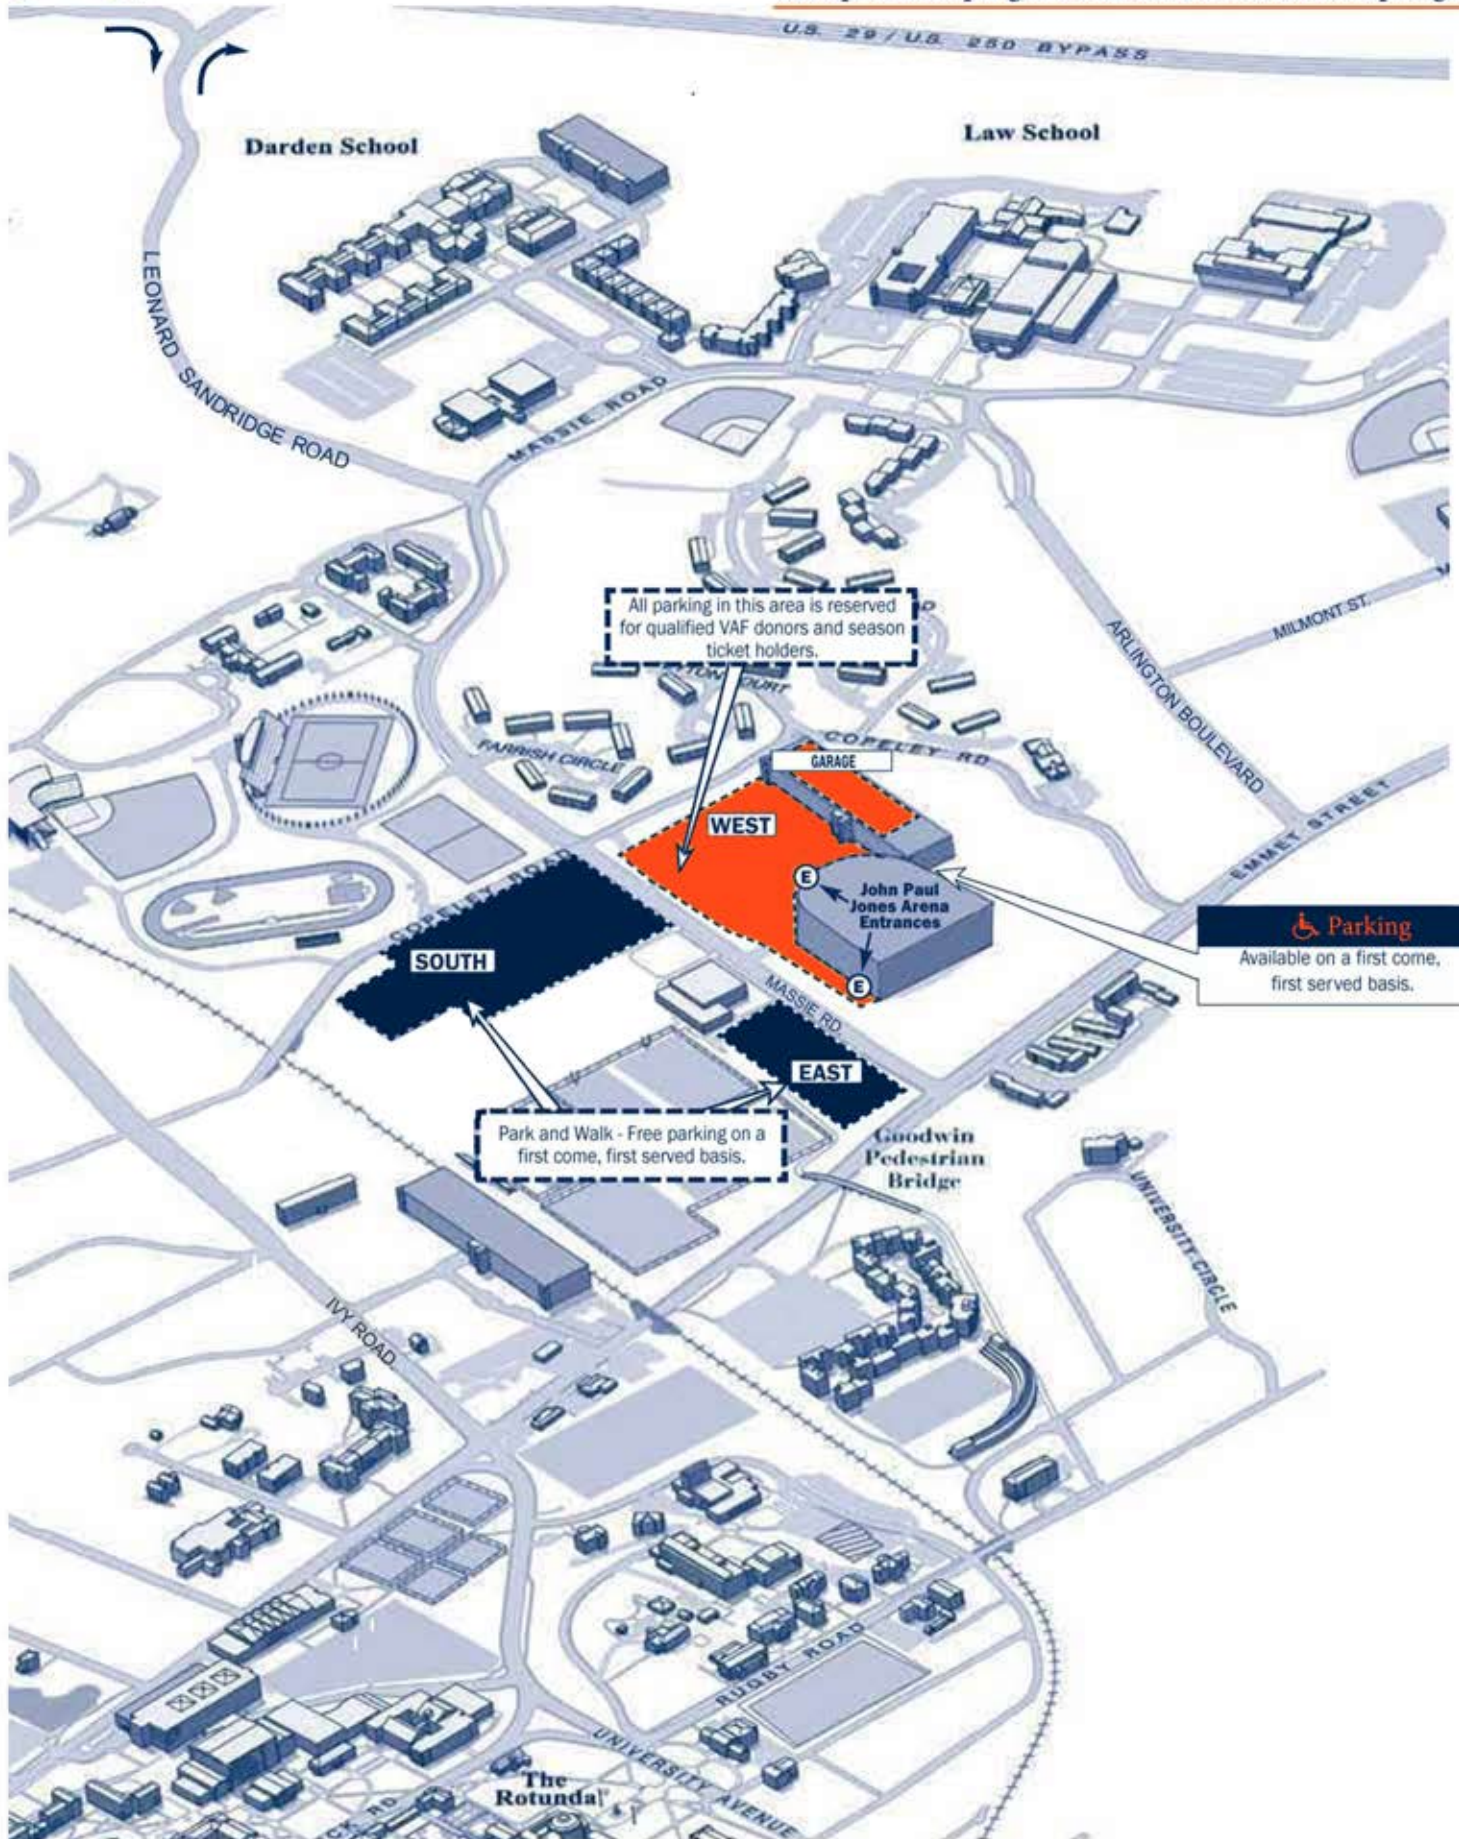

# 2019-20 VIRGINIA WOMEN'S BASKETBALL PARKING MAP

*Lots open 1 hour pre-game and must be vacated 1 hour post-game*

All parking in this area is reserved for qualified VAF donors and season ticket holders.

**SOUTH**

**WEST**

**E**

**EAST**

Park and Walk - Free parking on a first come, first served basis.

**Parking**

Available on a first come, first served basis.

John Paul Jones Arena Entrances

GARAGE

Goodwin Pedestrian Bridge

The Rotunda