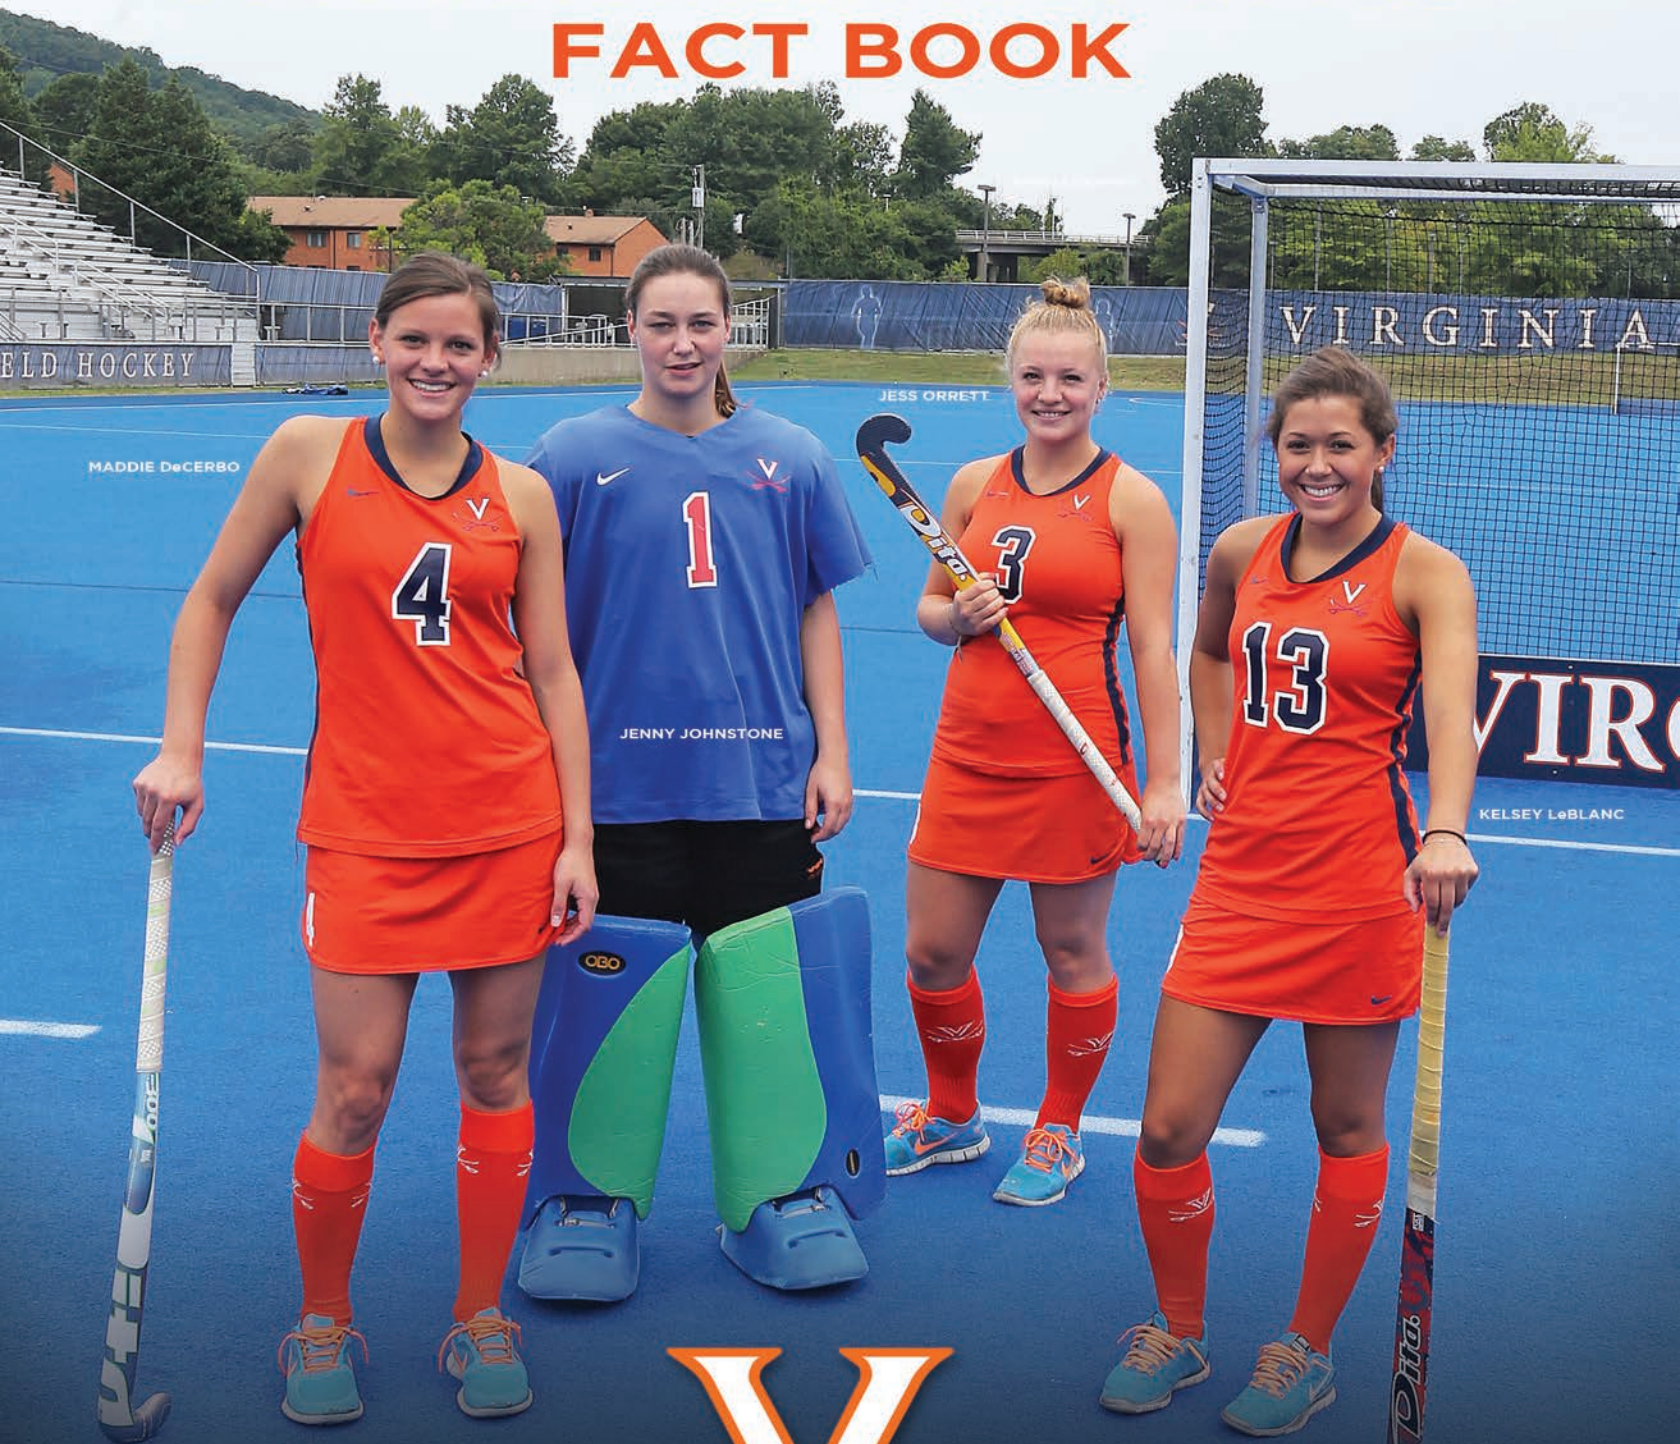

VIRGINIA

2014 CAVALIER FIELD HOCKEY

FACT BOOK

Uncompromised Excellence

TABLE OF CONTENTS

Pages.....	Content
2.....	2014 Roster/Pronunciation Guide
3-4.....	Head Coach Michele Madison
5-6.....	Assistant Coaches/Support Staff
7-15.....	2014 Player Bios
16.....	2013 Final Statistics and Results
17-19.....	Cavalier Program Records
20.....	Cavaliers and USA Field Hockey
21-23.....	Honors and Awards
24-25.....	Academic Accolades
26.....	Series Records
27-33.....	Year-by-Year Results
34-35.....	All-Time Letterwinners

VIRGINIA MEDIA RELATIONS

Melissa Dudek

Assistant Athletics Media Relations Director,
Field Hockey Contact
Phone: (434) 962-0579
Email: mdudek@virginia.edu

2014 PRESEASON NFHCA POLL

	Institution	Points
1.	University of Maryland	881 (22)
2.	University of North Carolina	855 (8)
3.	University of Connecticut	831 (14)
4.	Duke University	766 (1)
5.	Syracuse University	729 (1)
6.	University of Virginia	572
7.	Princeton University	571
8.	Penn State University	552
9.	Old Dominion University	516
10.	University of Massachusetts	406
11.	Wake Forest University	381
12.	Stanford University	366
13.	Boston College	361
14.	Northwestern University	303
15.	University of Louisville	258
16.	Michigan State University	216
17.	University of Michigan	204
18.	University of Delaware	194
19.	American University	186
20.	University of Iowa	173 (1)

2014 SCHEDULE

Aug. 29	@William & Mary	4:30 p.m.
Aug. 31	@Penn State	12 p.m.
Sept. 4	@Iowa	4 p.m.
Sept. 7	PRINCETON	1 p.m.
Sept. 9	MIAMI (OHIO)	1 p.m.
Sept. 12	LOUISVILLE	6 p.m.
Sept. 14	RUTGERS	12 p.m.
Sept. 19	@Duke	6 p.m.
Sept. 21	ALBANY	1 p.m.
Sept. 26	SYRACUSE	6 p.m.
Sept. 28	VERMONT	1 p.m.
Oct. 3	@North Carolina	6 p.m.
Oct. 5	OHIO STATE	1 p.m.
Oct. 10	@Richmond	5:30 p.m.
Oct. 12	WAKE FOREST	1 p.m.
Oct. 17	LIBERTY	6 p.m.
Oct. 19	OLD DOMINION	1 p.m.
Oct. 24	@Boston College	7 p.m.
Oct. 26	@Boston University	12 p.m.
Nov. 7-10	ACC Championship¹	TBA
Nov. 16-17	NCAA First/Second Rounds	TBA
Nov. 22-24	NCAA Semifinals/Finals²	TBA

¹ at Duke - Durham, N.C.

² at Field Hockey & Lacrosse Complex - College Park, Md.

* ACC Game | All Times Eastern Time

2014 ACC PRESEASON POLL

	Team (Points)	Points	2013 Record
1.	North Carolina (2)	31	18-6, 3-3
2.	Duke (3)	30	17-7, 3-3
3.	Syracuse (1)	29	16-4, 4-2
4.	Boston College (1)	16	12-8, 1-5
	Wake Forest	16	12-9, 1-5
6.	Virginia	14	15-6, 3-3
7.	Louisville	11	15-5, 6-1 BIG EAST

2014 PRESEASON ALL-ACC TEAM

Emma Plasteras, Sr., M, Boston College
Aileen Johnson, Jr., M, Duke
Amanda Kim, Jr., D, Duke
Lauren Blazing, R-Jr., GK, Duke
Emily Wold, Jr., M/B, North Carolina
Charlotte Craddock, Sr., F, North Carolina
Emma Bozek, Jr., M/F, North Carolina
Kati Nearhouse, R-Sr., F, Syracuse
Alyssa Manley, Jr., M, Syracuse
Tara Vittese, Fr., M, Virginia
Anna Kozniuk, Sr., B/M, Wake Forest
Georgia Holland, R-Sr., M/B, Wake Forest