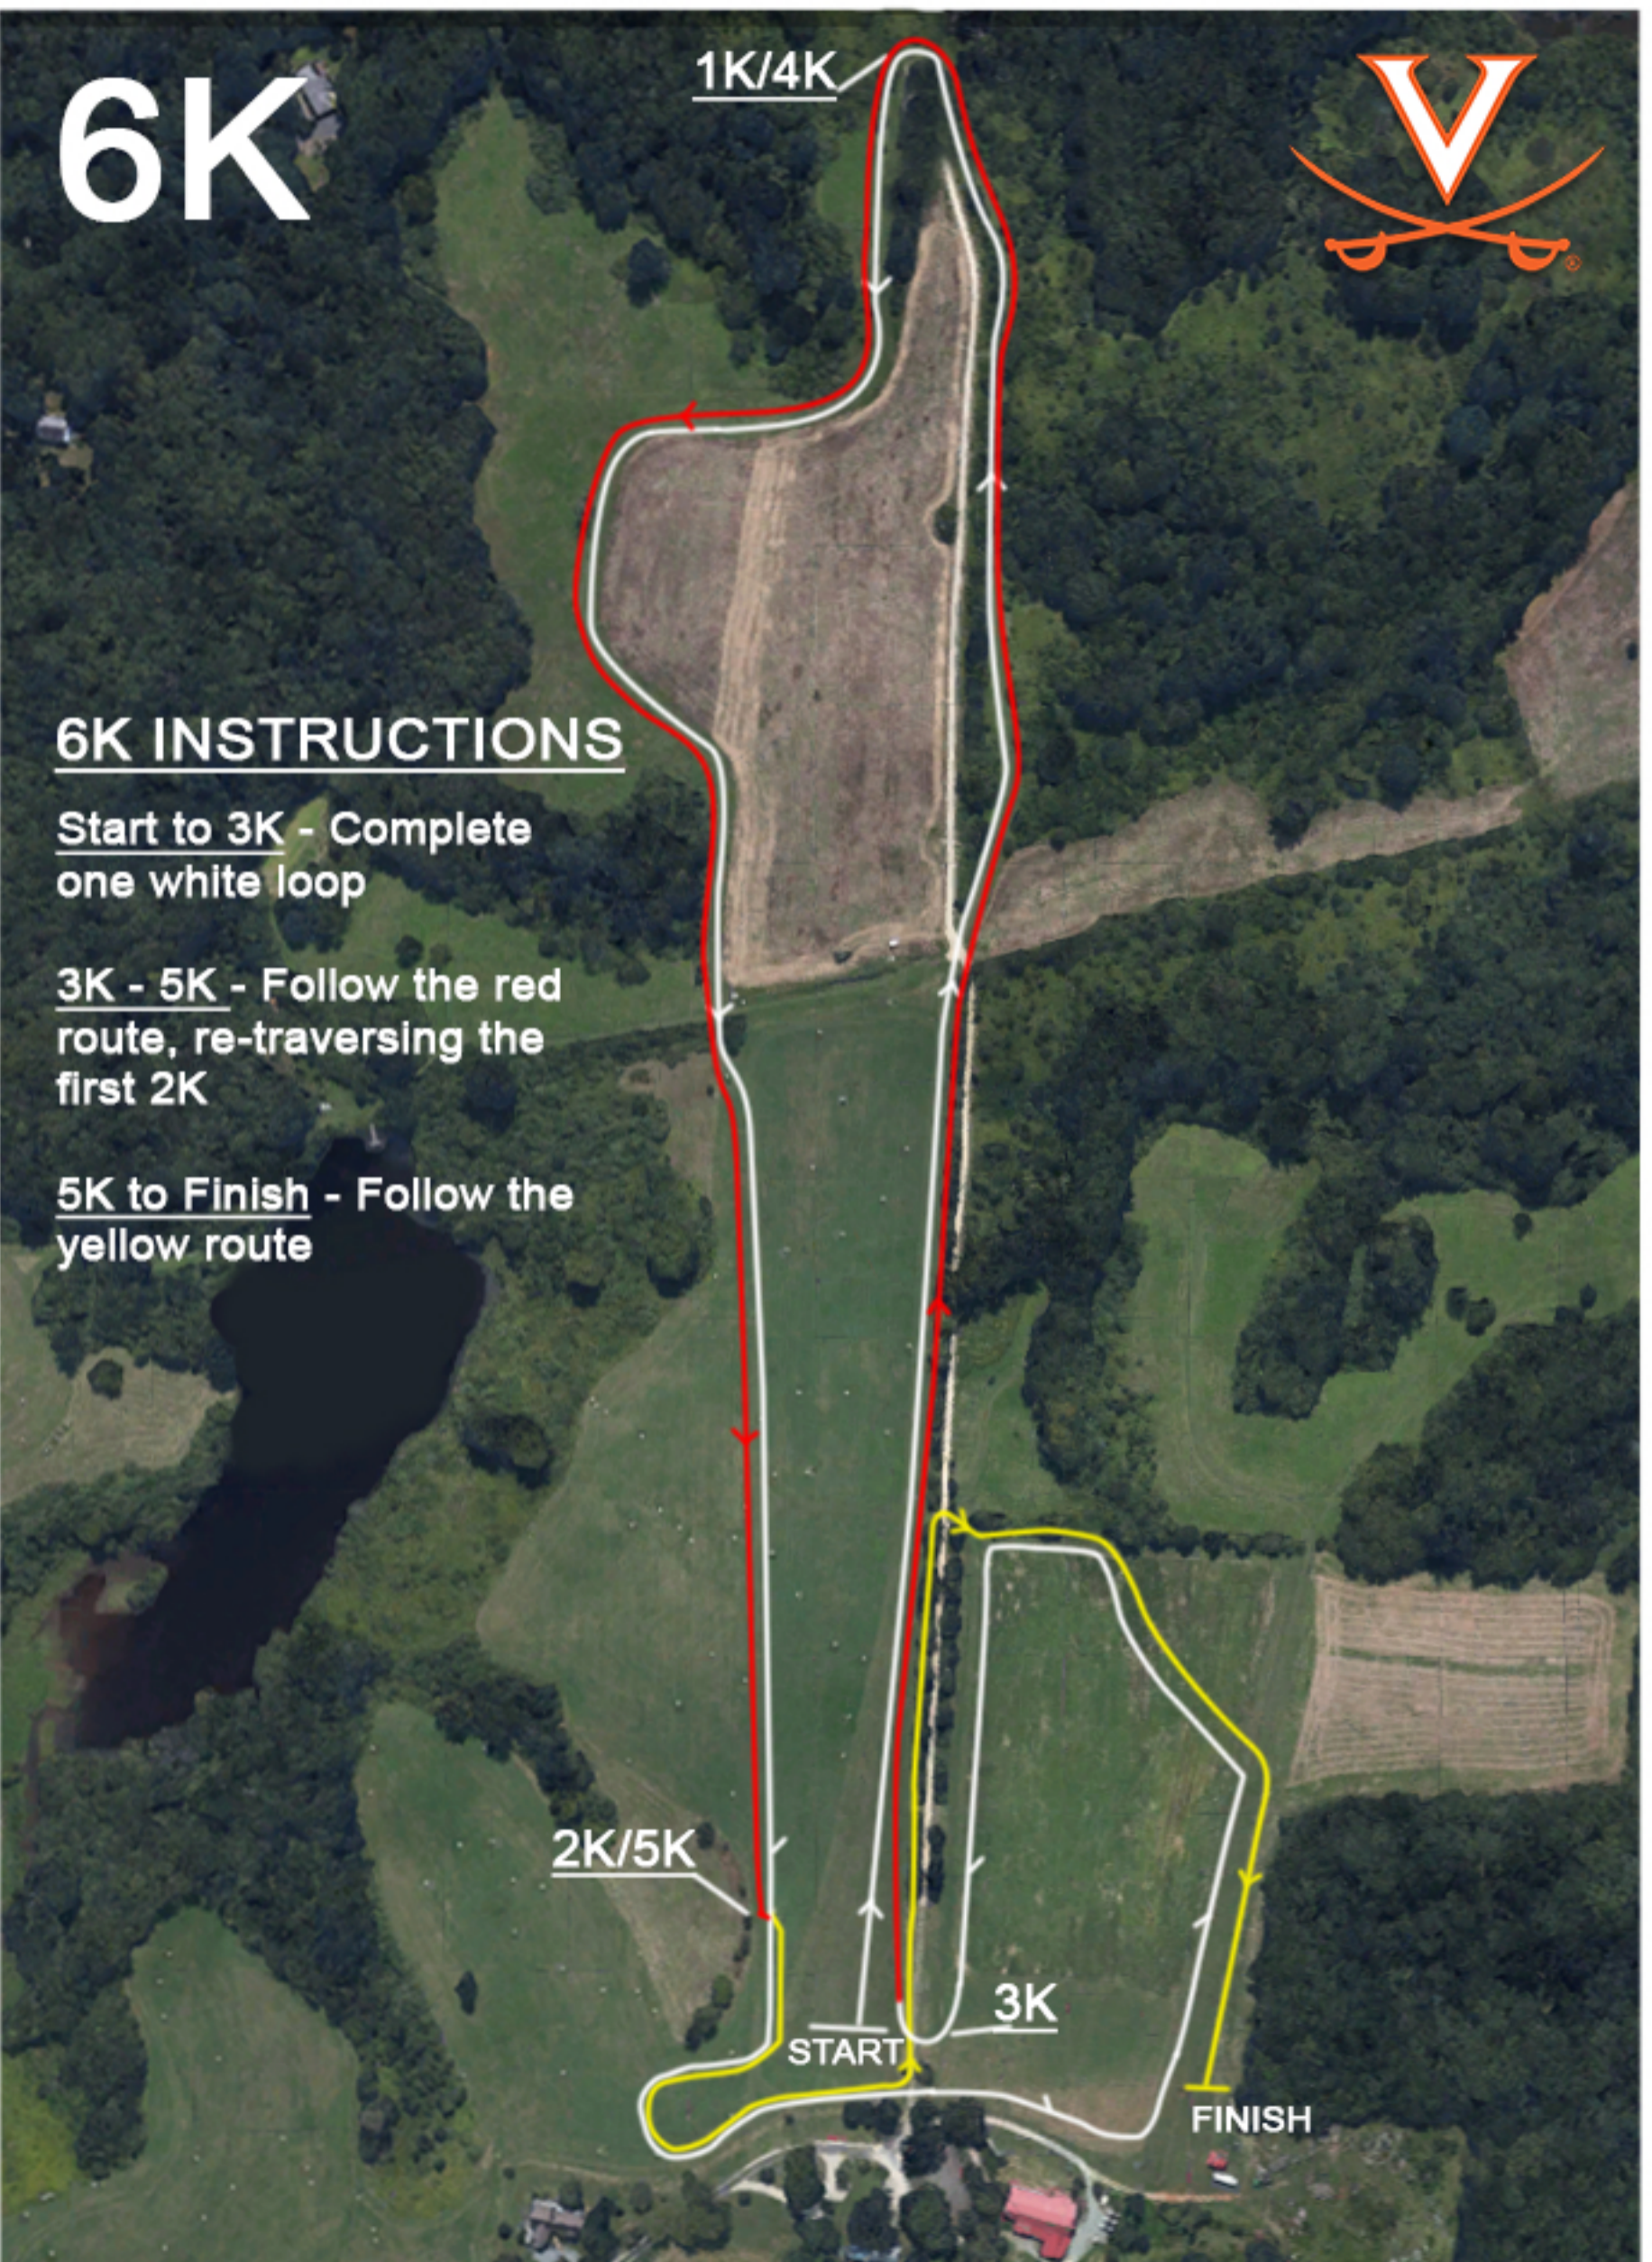

## PANORAMA FARMS 6K COURSE MAP

# 6K

### 6K INSTRUCTIONS

Start to 3K - Complete one white loop

3K - 5K - Follow the red route, re-traversing the first 2K

5K to Finish - Follow the yellow route

1K/4K

2K/5K

START

3K