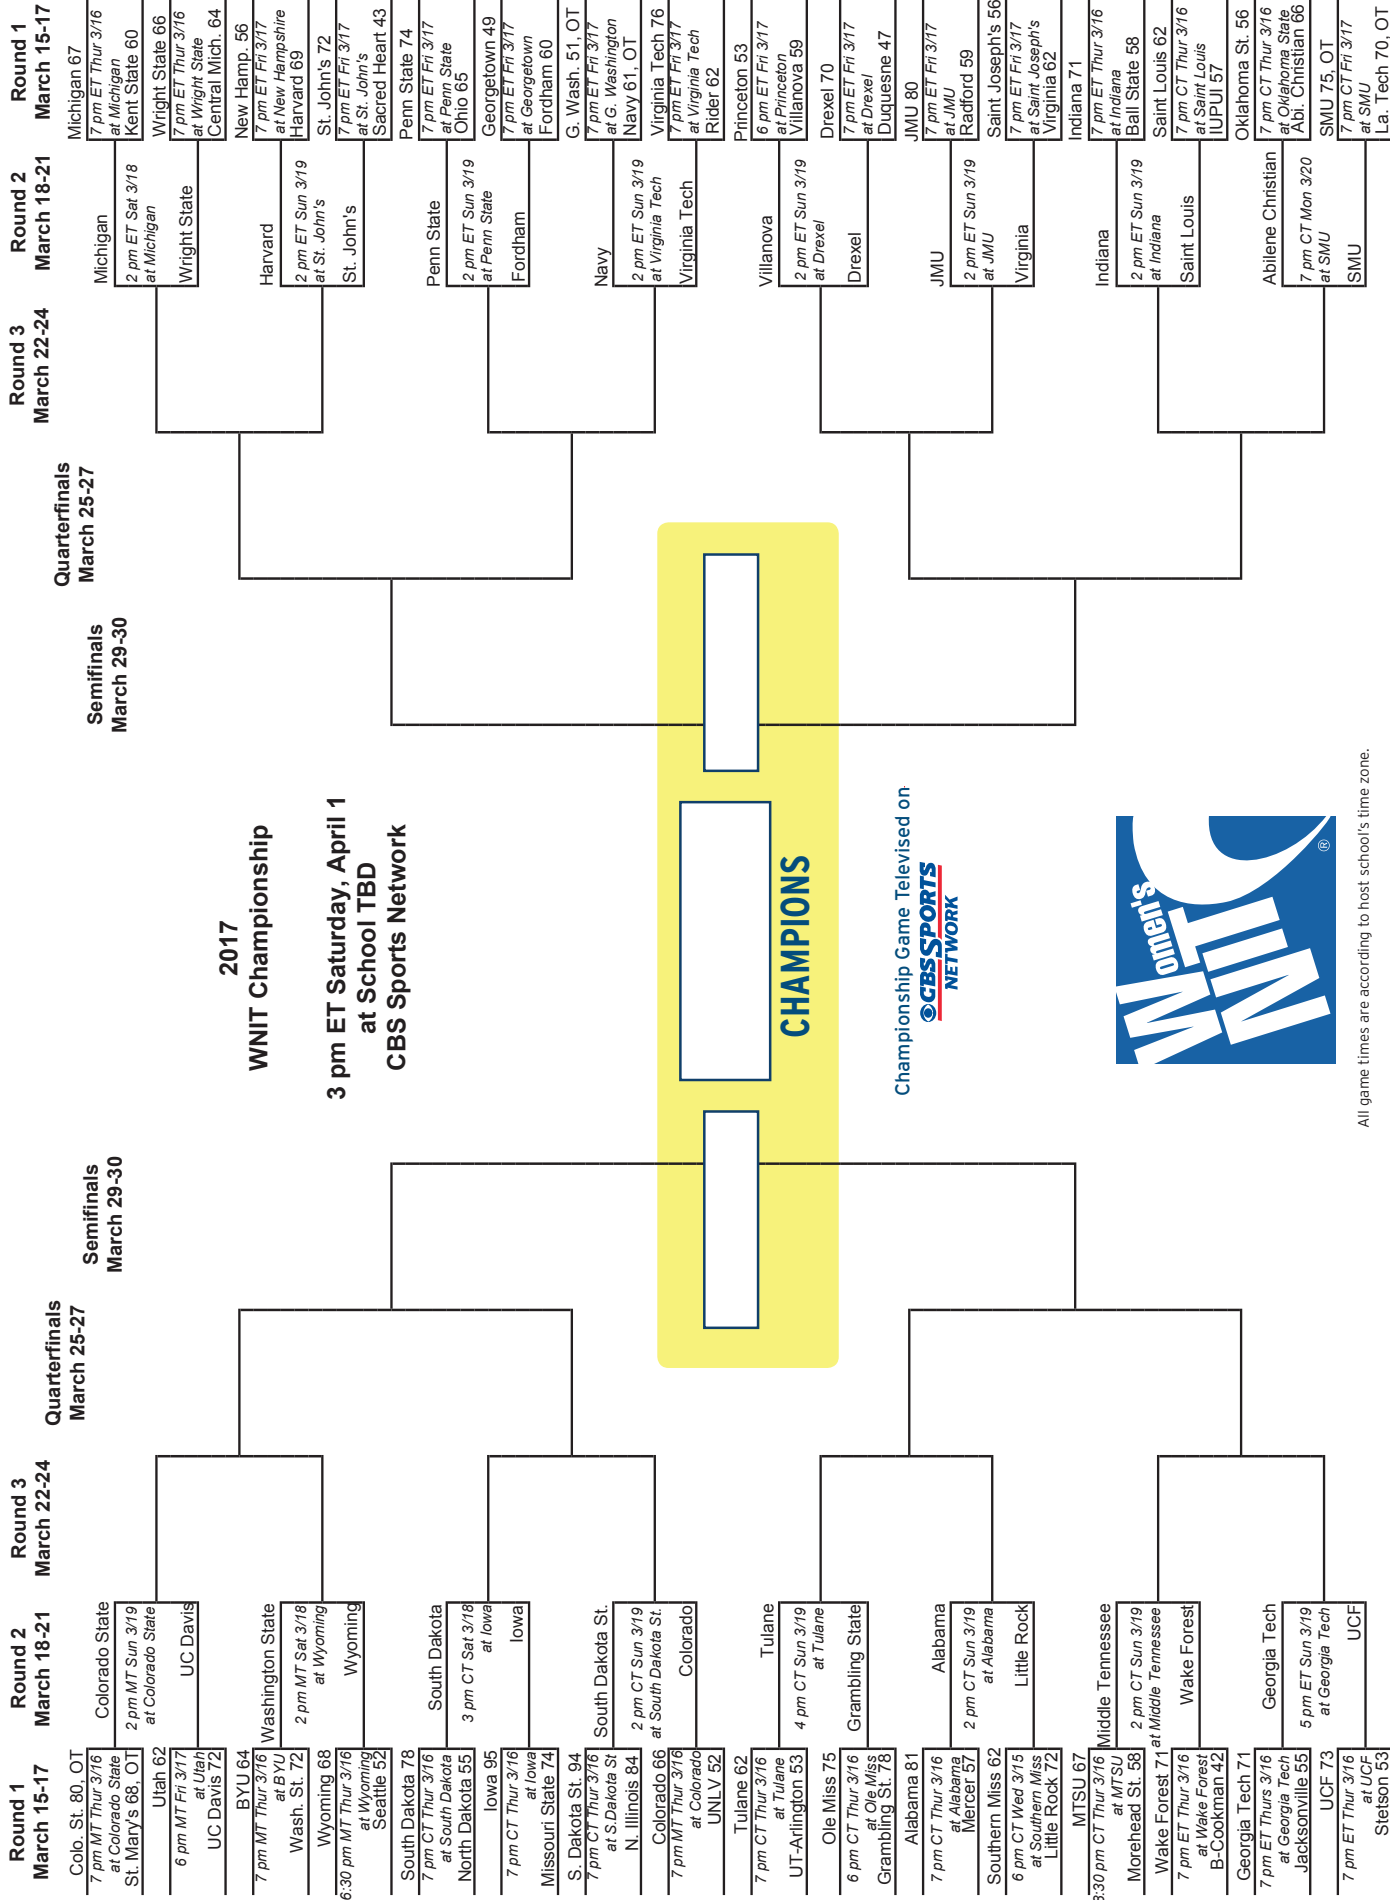

2017 Women's National
Invitation Tournament

POSTSEASON WNIT BRACKET

Produced by

CHAMPIONS

Championship Game Televised on
CBS SPORTS NETWORK