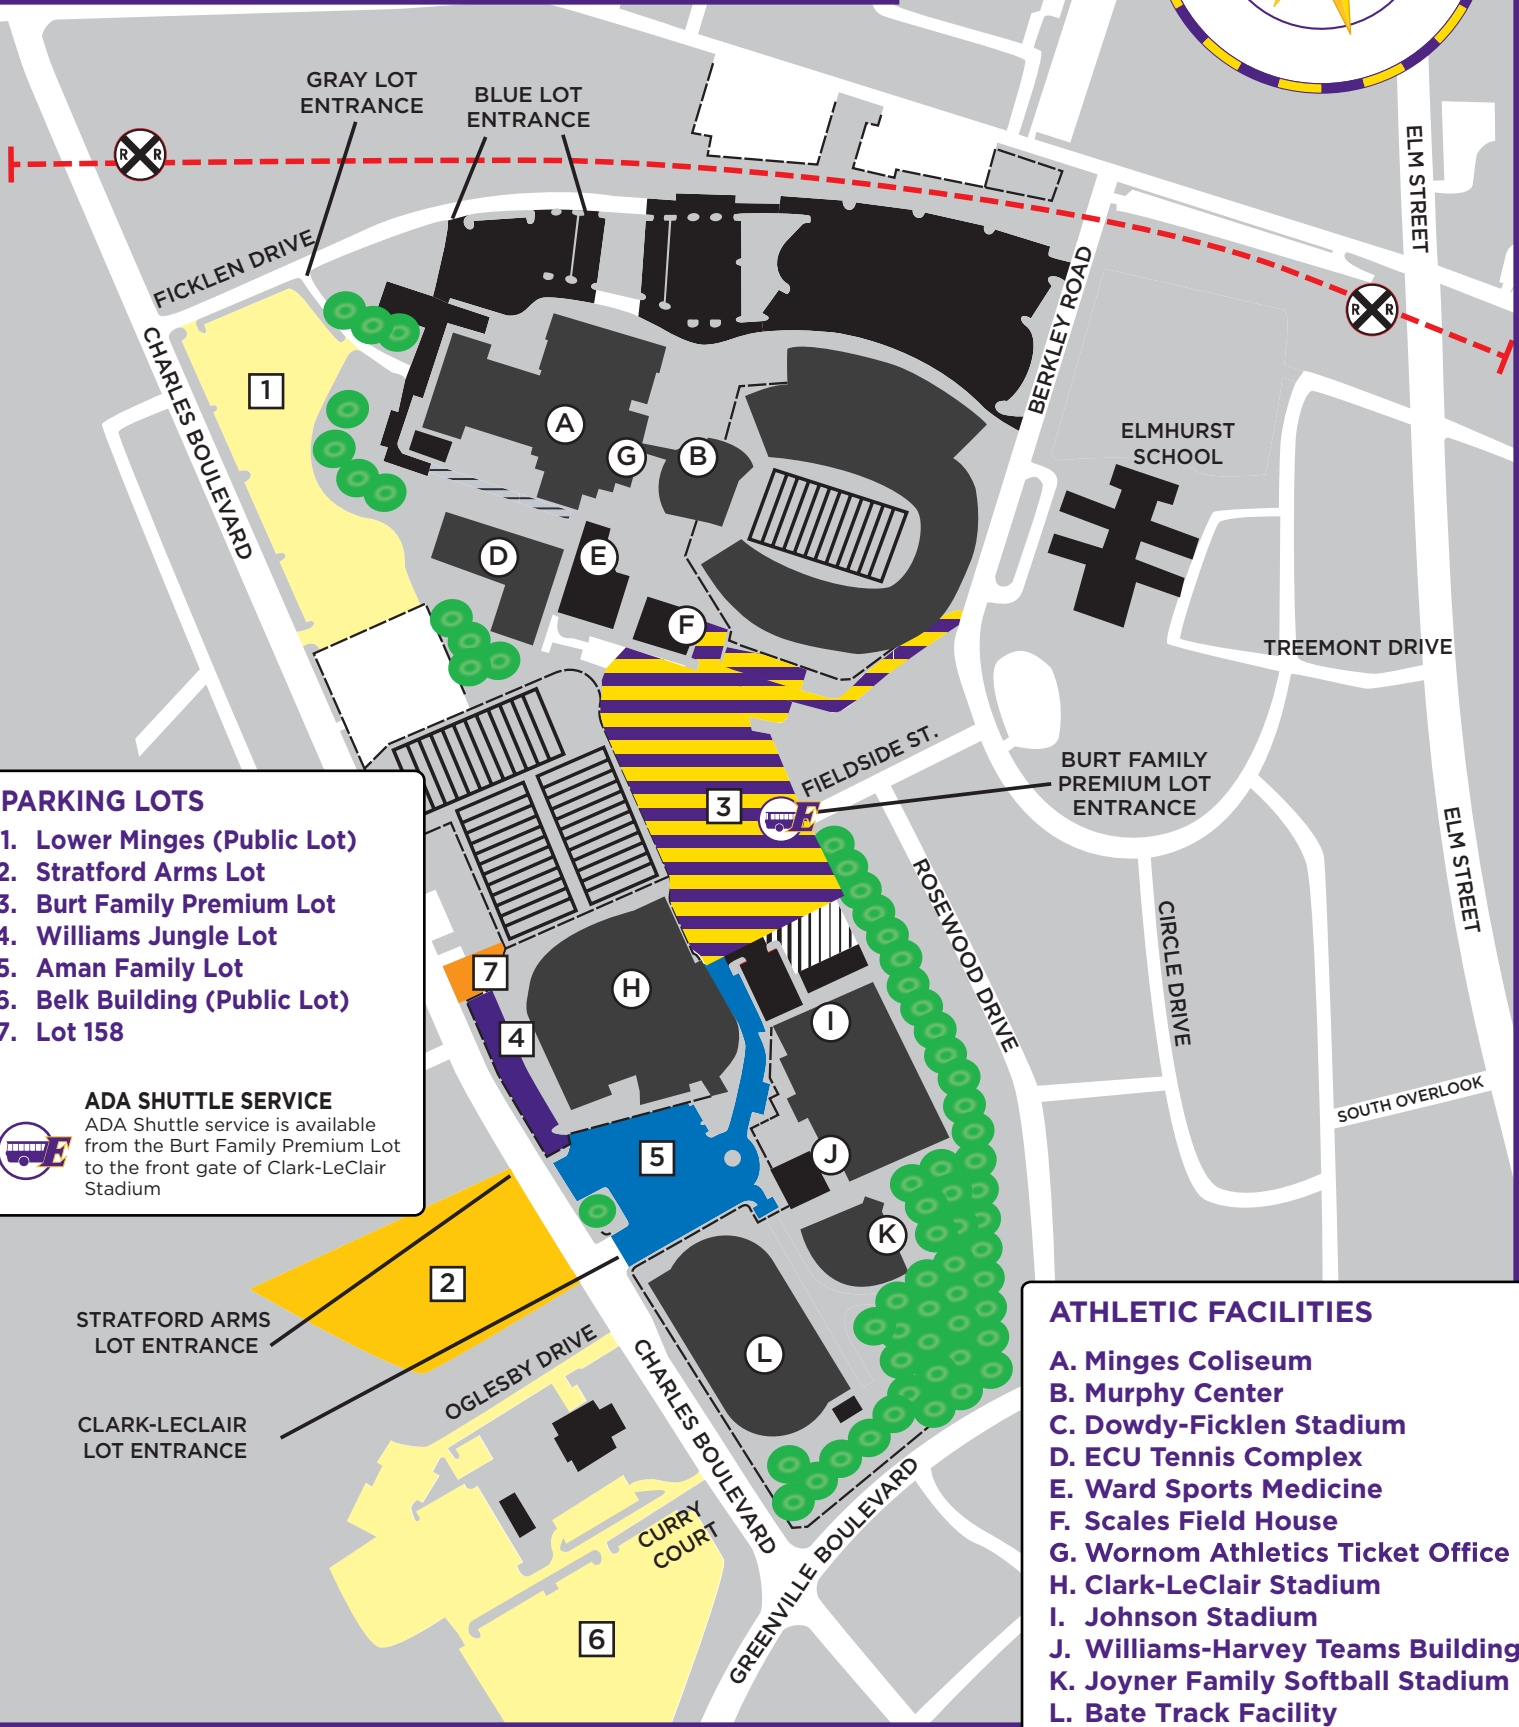

2022 DIVISION I

BASEBALL CHAMPIONSHIP

PARKING LOTS

1. Lower Minges (Public Lot)
2. Stratford Arms Lot
3. Burt Family Premium Lot
4. Williams Jungle Lot
5. Aman Family Lot
6. Belk Building (Public Lot)
7. Lot 158

ADA SHUTTLE SERVICE

ADA Shuttle service is available from the Burt Family Premium Lot to the front gate of Clark-LeClair Stadium

ATHLETIC FACILITIES

- A. Minges Coliseum
- B. Murphy Center
- C. Dowdy-Ficklen Stadium
- D. ECU Tennis Complex
- E. Ward Sports Medicine
- F. Scales Field House
- G. Wornom Athletics Ticket Office
- H. Clark-LeClair Stadium
- I. Johnson Stadium
- J. Williams-Harvey Teams Building
- K. Joyner Family Softball Stadium
- L. Bate Track Facility