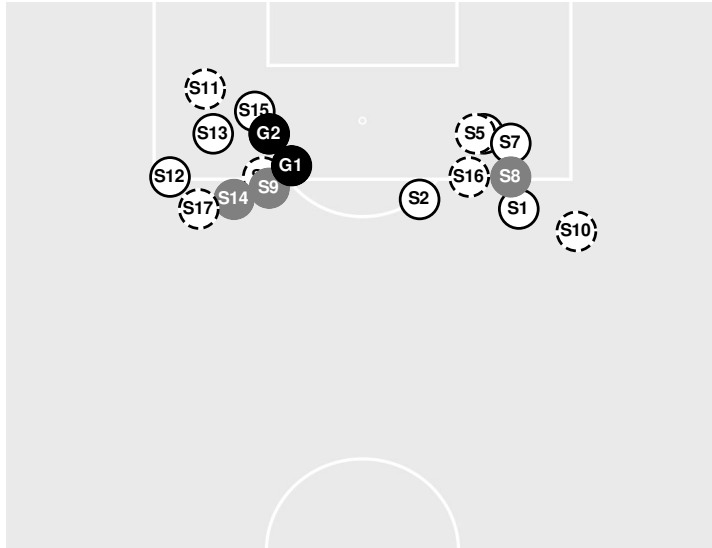

SMU 0, VIRGINIA 2

- 80:42 Mustangs substitution: Salama, Eliana for Gordon, Kelly.
- 80:42 Mustangs substitution: Eddy, Liz for Alvord, Emma.
- 81:53 Cavaliers substitution: Bradley, Sophia for Ross, Allie.
- 81:53 Mustangs substitution: Alvord, Emma for Salama, Eliana.
- 82:15 Shot by Mustangs Alvord, Emma, SAVE Safradin, Victoria.
- 82:23 Corner kick by Mustangs [82:23].
- 82:47 Shot by Mustangs Hampton, Abby BLOCKED.
- 82:54 Offside against SMU.
- 85:18 Cavaliers substitution: Maki, Kiki for Carter, Ella.
- 87:00 Foul on SMU.
- 88:18 Cavaliers substitution: Ross, Allie for Bradley, Sophia.
- 88:48 Foul on SMU.
- 90:00 End of period [90:00].

SMU 0, VIRGINIA 2

SMU vs Virginia

10/13/2024 Klöckner Stadium, Charlottesville
2024-25 Women's Soccer

Officials: Mike Stutt, Ryan Nee, Sean Conlee, Ryan Kennedy

Shots by Half Intervals		1st Half	2nd Half
Cavaliers		10	9
Mustangs		6	6

Shot Chart

CAVALIERS

MUSTANGS

S Shot Off Target
 S Shot On Target
 S Blocked
 G Goal / Own Goal

Shot Summary

Official Soccer Shot Chart - Final

SMU vs Virginia

10/13/2024 Klöckner Stadium, Charlottesville
2024-25 Women's Soccer