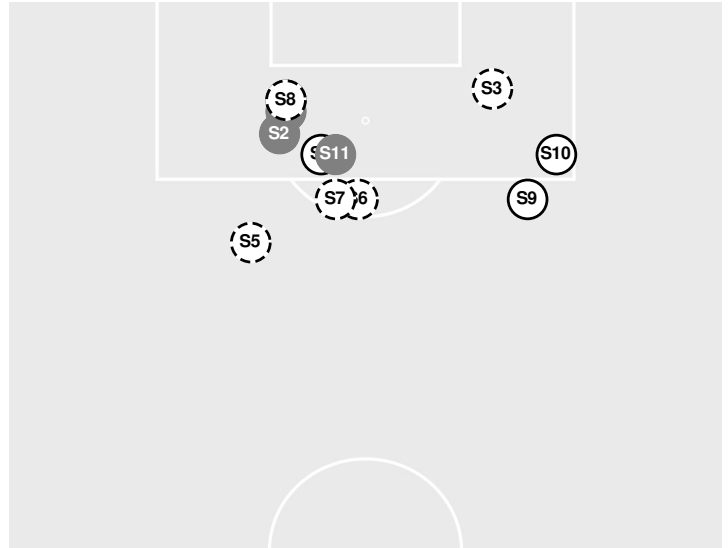

SMU 0, VIRGINIA 2

- 80:42 Mustangs substitution: Salama, Eliana for Gordon, Kelly.
- 80:42 Mustangs substitution: Eddy, Liz for Alvord, Emma.
- 81:53 Cavaliers substitution: Bradley, Sophia for Ross, Allie.
- 81:53 Mustangs substitution: Alvord, Emma for Salama, Eliana.
- 82:15 Shot by Mustangs Alvord, Emma, SAVE Safradin, Victoria.
- 82:23 Corner kick by Mustangs [82:23].
- 82:47 Shot by Mustangs Hampton, Abby BLOCKED.
- 82:54 Offside against SMU.
- 85:18 Cavaliers substitution: Maki, Kiki for Carter, Ella.
- 87:00 Foul on SMU.
- 88:18 Cavaliers substitution: Ross, Allie for Bradley, Sophia.
- 88:48 Foul on SMU.
- 90:00 End of period [90:00].

SMU 0, VIRGINIA 2

SMU vs Virginia

10/13/2024 Klöckner Stadium, Charlottesville
2024-25 Women's Soccer

Officials: Mike Stutt, Ryan Nee, Sean Conlee, Ryan Kennedy

Shots by Half Intervals		1st Half	2nd Half
Cavaliers		10	9
Mustangs		6	6

Shot Chart

CAVALIERS

MUSTANGS

S Shot Off Target
 S Shot On Target
 S Blocked
 G Goal / Own Goal

Shot Summary

Official Soccer Shot Chart - Final

SMU vs Virginia

10/13/2024 Klöckner Stadium, Charlottesville
2024-25 Women's Soccer