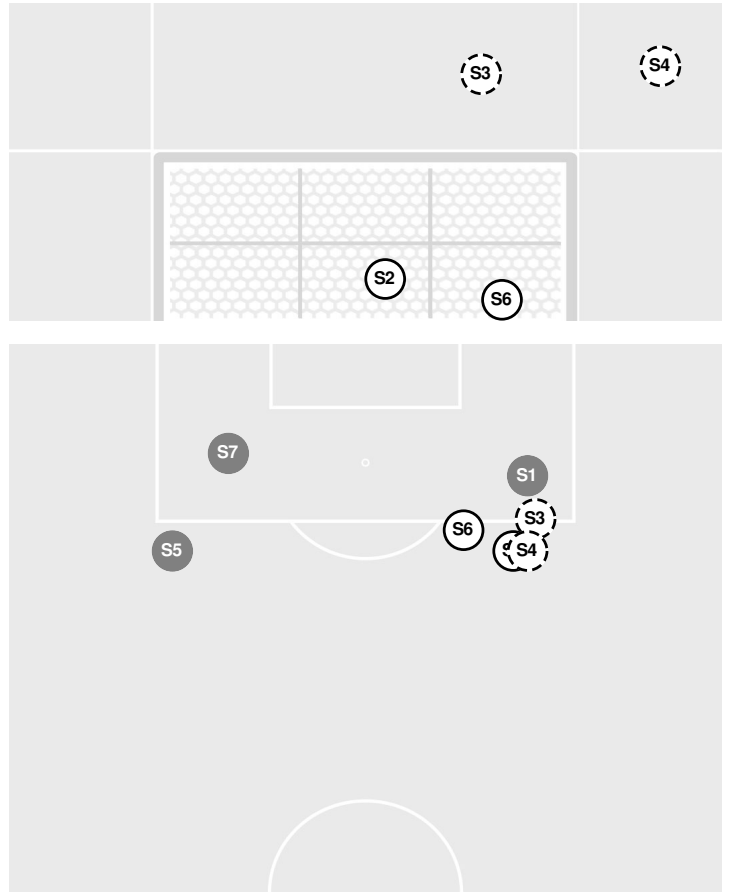

- 79:48 Foul on Clemson.
- 81:47 Foul on Virginia.
- 83:45 Offside against Virginia.
- 85:16 Shot by Cavaliers Cagle, Maggie BLOCKED.
- 85:31 GOAL by Cavaliers Godfrey, Lia (FIRST GOAL), Assist by McDermott, Meredith, goal number 2 for season.

CLEMSON 0, VIRGINIA 1

- 90:00 End of period [90:00].

CLEMSON 0, VIRGINIA 1

Officials: Meghan Mullen, Sharon Gingrich, Michael Gorsenger, Richard Crowgey

Shots by Half Intervals		1st Half	2nd Half
Cavaliers		5	6
Tigers		4	3

Shot Chart

CAVALIERS

TIGERS

Shot Off Target
 Shot On Target
 Blocked
 Goal / Own Goal

Shot Summary

Official Soccer Shot Chart - Final
Clemson vs Virginia
10/25/2024 Klöckner Stadium, Charlottesville
2024-25 Women's Soccer