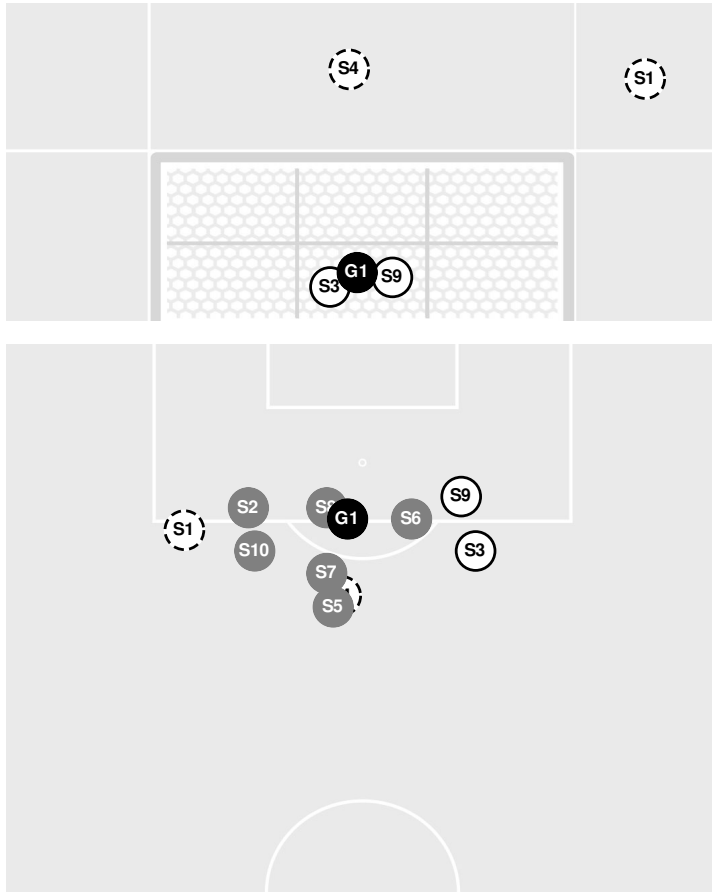

- 79:48 Foul on Clemson.
- 81:47 Foul on Virginia.
- 83:45 Offside against Virginia.
- 85:16 Shot by Cavaliers Cagle, Maggie BLOCKED.
- 85:31 GOAL by Cavaliers Godfrey, Lia (FIRST GOAL), Assist by McDermott, Meredith, goal number 2 for season.

CLEMSON 0, VIRGINIA 1

- 90:00 End of period [90:00].

CLEMSON 0, VIRGINIA 1

Officials: Meghan Mullen, Sharon Gingrich, Michael Gorsenger, Richard Crowgey

Shots by Half Intervals		1st Half	2nd Half
Cavaliers		5	6
Tigers		4	3

Shot Chart

CAVALIERS

TIGERS

Shot Off Target
 Shot On Target
 Blocked
 Goal / Own Goal

Shot Summary

Official Soccer Shot Chart - Final
Clemson vs Virginia
10/25/2024 Klöckner Stadium, Charlottesville
2024-25 Women's Soccer