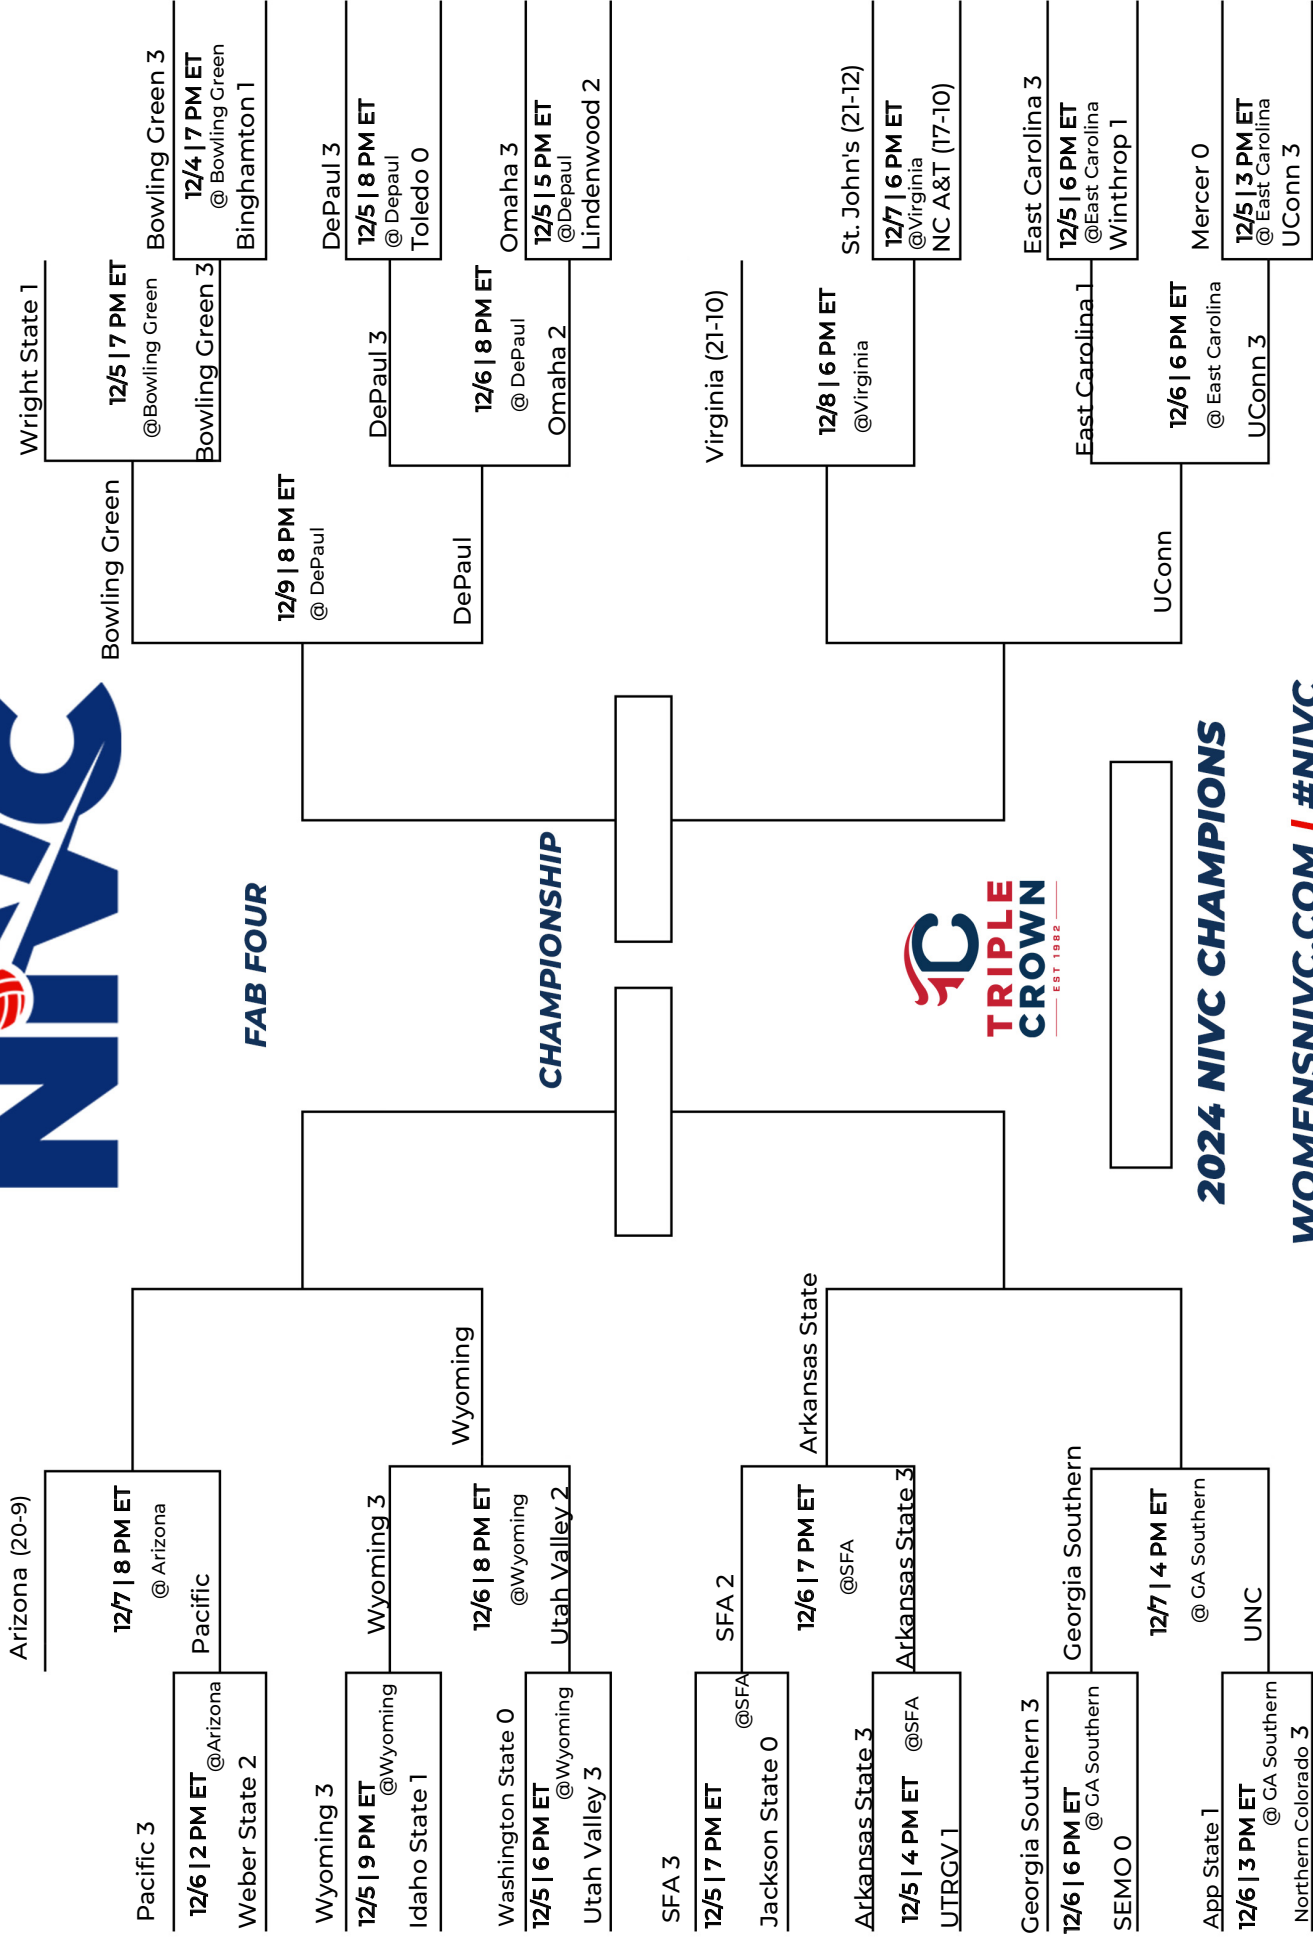

# 2024 NATIONAL INVITATIONAL VOLLEYBALL CHAMPIONSHIP

**ROUND 1** 12/4-12/7 **SUPER 16** 12/5-12/8 **GREAT 8** 12/5-12/8 **SUPER 16** 12/5-12/8 **ROUND 1** 12/4-12/7

**FAB FOUR**

**CHAMPIONSHIP**

**2024 NIVC CHAMPIONS**