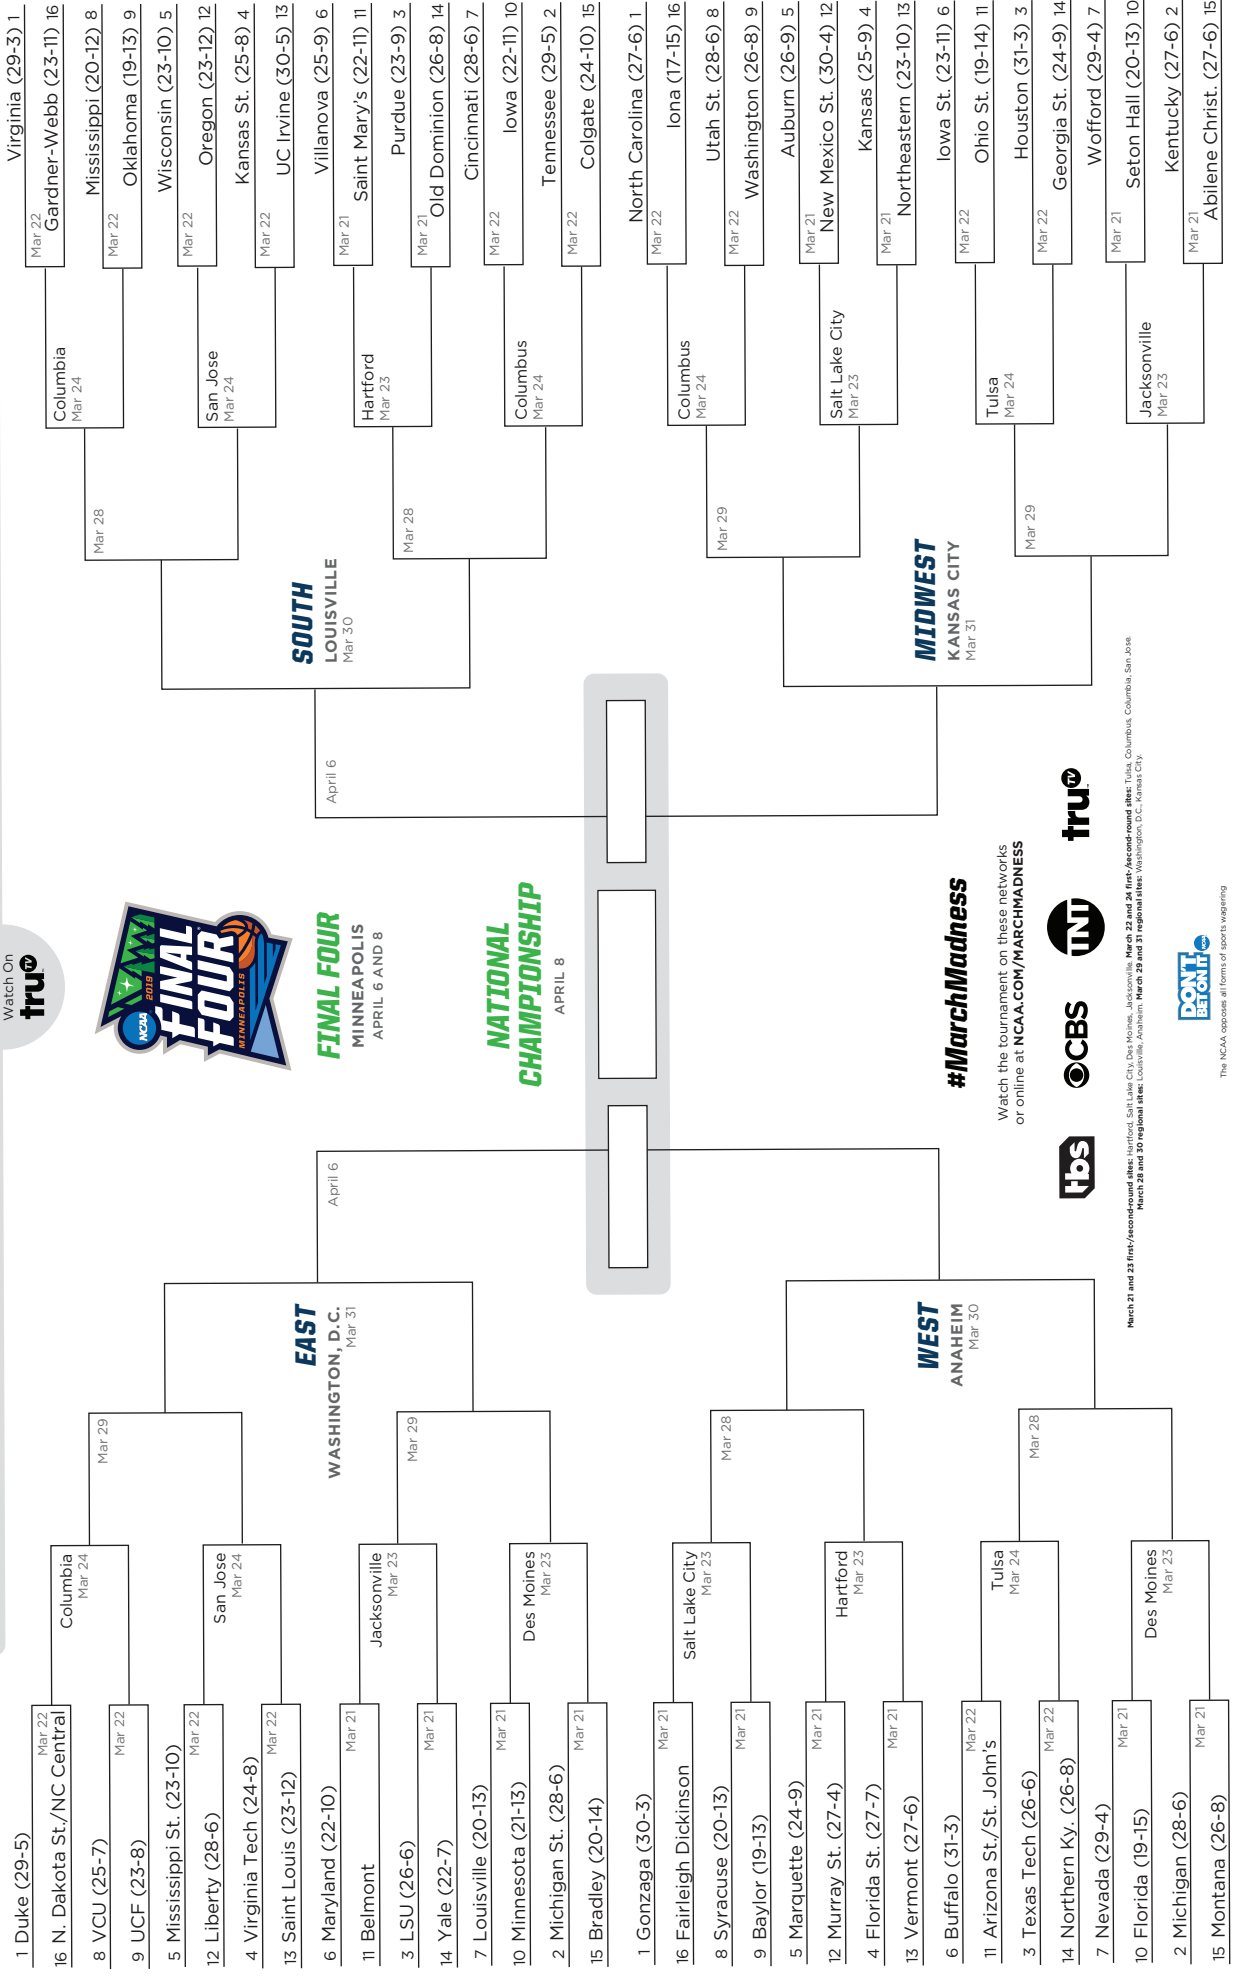

2019 NCAA DIVISION I MEN'S BASKETBALL CHAMPIONSHIP BRACKET

First Round MARCH 21-22 | **Second Round** MARCH 23-24 | **Regional Semifinals** MARCH 28-29 | **Regional Finals** MARCH 30-31 | **National Semifinals** APRIL 6 | **N. Dakota St. (18-15) 16** | **W** | **Arizona St. (22-10) 11**
First Round MARCH 21-22 | **Second Round** MARCH 23-24 | **Regional Semifinals** MARCH 28-29 | **Regional Finals** MARCH 30-31 | **N. Dakota St. (18-15) 16** | **E** | **Dayton (19-20)** | **Mar 20** | **NC Central (18-15) 16** | **W** | **St. John's (21-12) 11**

FIRST FOUR

16 Prairie View (22-12) ⁷⁶ | **11** Belmont (26-5) ⁸¹
16 F. Dickinson (20-13) ⁸² | **11** Temple (23-9) ⁷⁰

Watch On **tru**
DAYTON MARCH 19-20
MINNEAPOLIS APRIL 6 AND 8

FINAL FOUR MINNEAPOLIS APRIL 6 AND 8

NATIONAL CHAMPIONSHIP APRIL 8

#MarchMadness

Watch the tournament on these networks or online at NCAA.COM/MARCHMADNESS