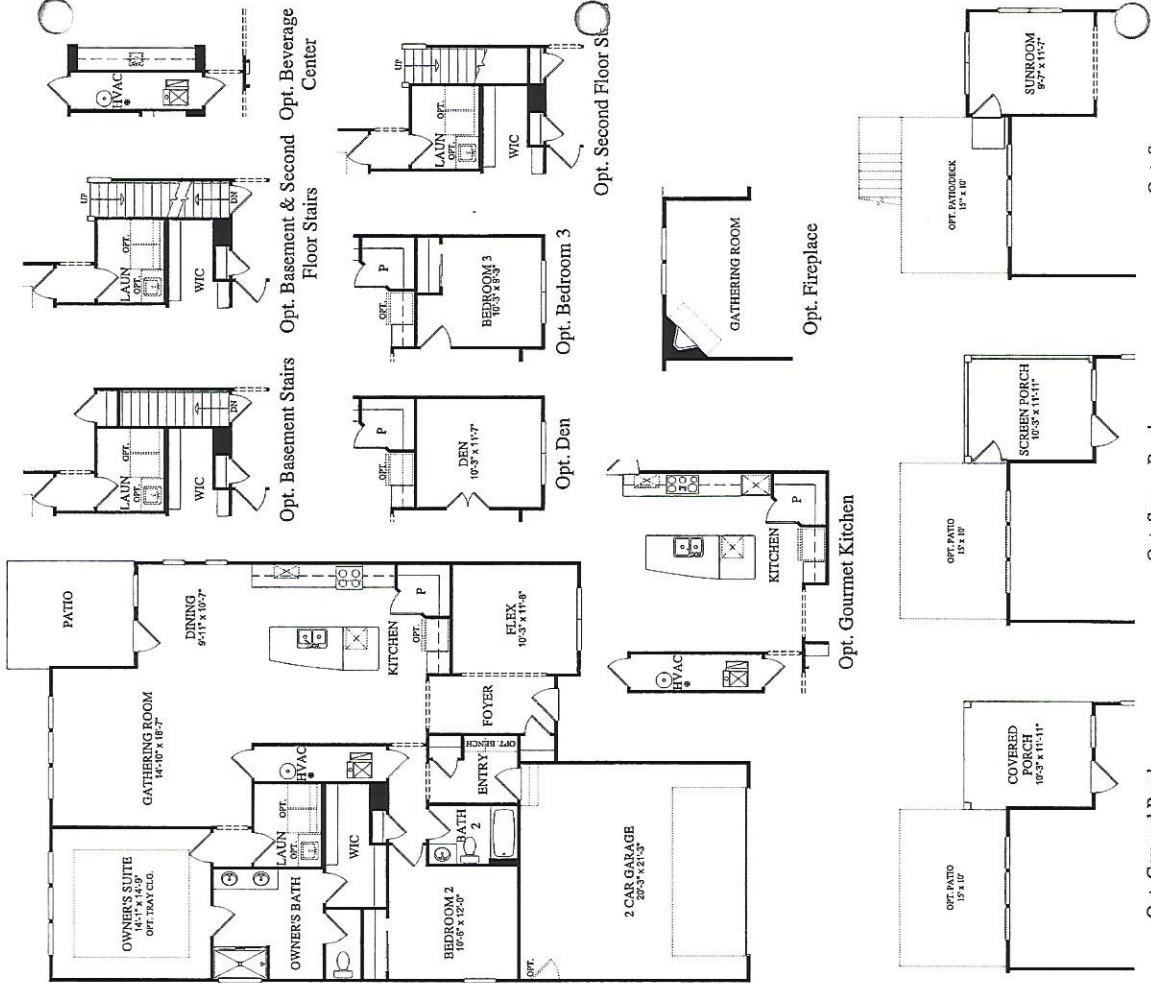

First Floor

First Floor Options

Optional Second Floor

Castle Rock

2-4 BR | 2-3 BA | 1,785 - 2,596 Sq. Ft.

Flex Room | Optional Loft with Bedroom/Bath 3 | Walk-in Pantry in Kitchen