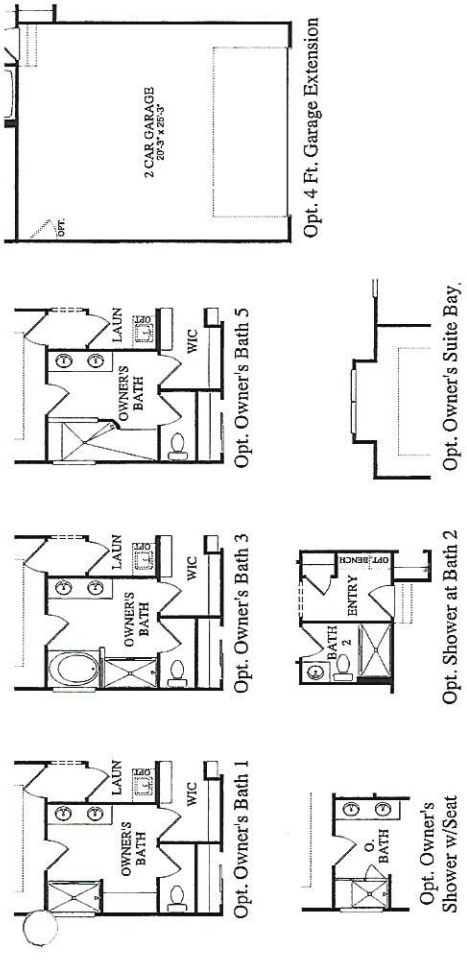

First Floor

First Floor Options

Optional Second Floor

Castle Rock

2-4 BR | 2-3 BA | 1,785 - 2,596 Sq. Ft.

Flex Room | Optional Loft with Bedroom/Bath 3 | Walk-in Pantry in Kitchen