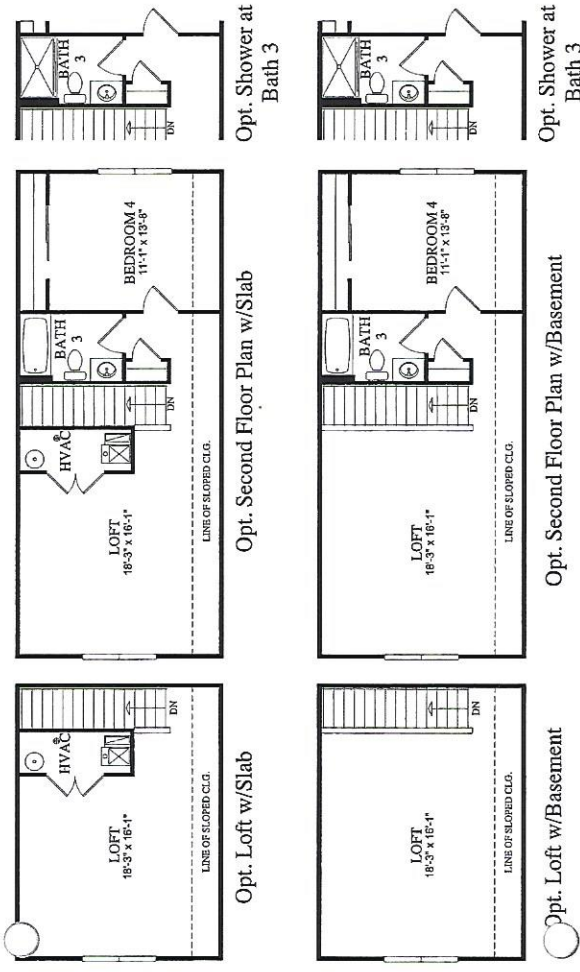

First Floor

First Floor Options

Optional Second Floor

Castle Rock

2-4 BR | 2-3 BA | 1,785 - 2,596 Sq. Ft.

Flex Room | Optional Loft with Bedroom/Bath 3 | Walk-in Pantry in Kitchen