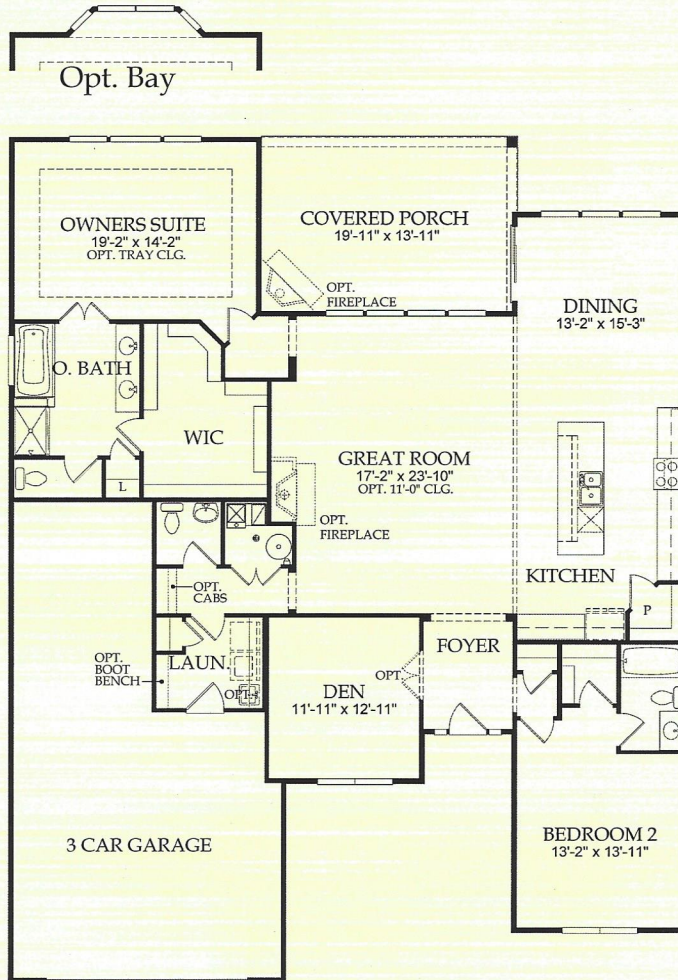

Elevation A

Elevation B

Elevation C

Washington

Opt. Basement

First Floor

9'-0" CEILING

Floor Plans, Elevations and Options will vary from Community to Community and may not reflect current changes. Dimensions shown are approximate.

(c) Copyright 2011 Pulte Homes

Illinois - Edgewater - 227412272010

Washington: 2,274 Sq. Ft.