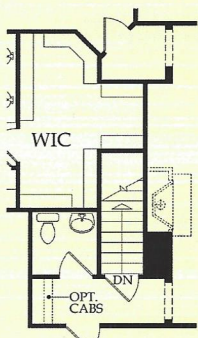

Elevation A

Elevation B

Elevation C

Washington

Opt. Basement

First Floor

9'-0" CEILING

Floor Plans, Elevations and Options will vary from Community to Community and may not reflect current changes. Dimensions shown are approximate.

(c) Copyright 2011 Pulte Homes

Illinois - Edgewater - 227412272010

Washington: 2,274 Sq. Ft.