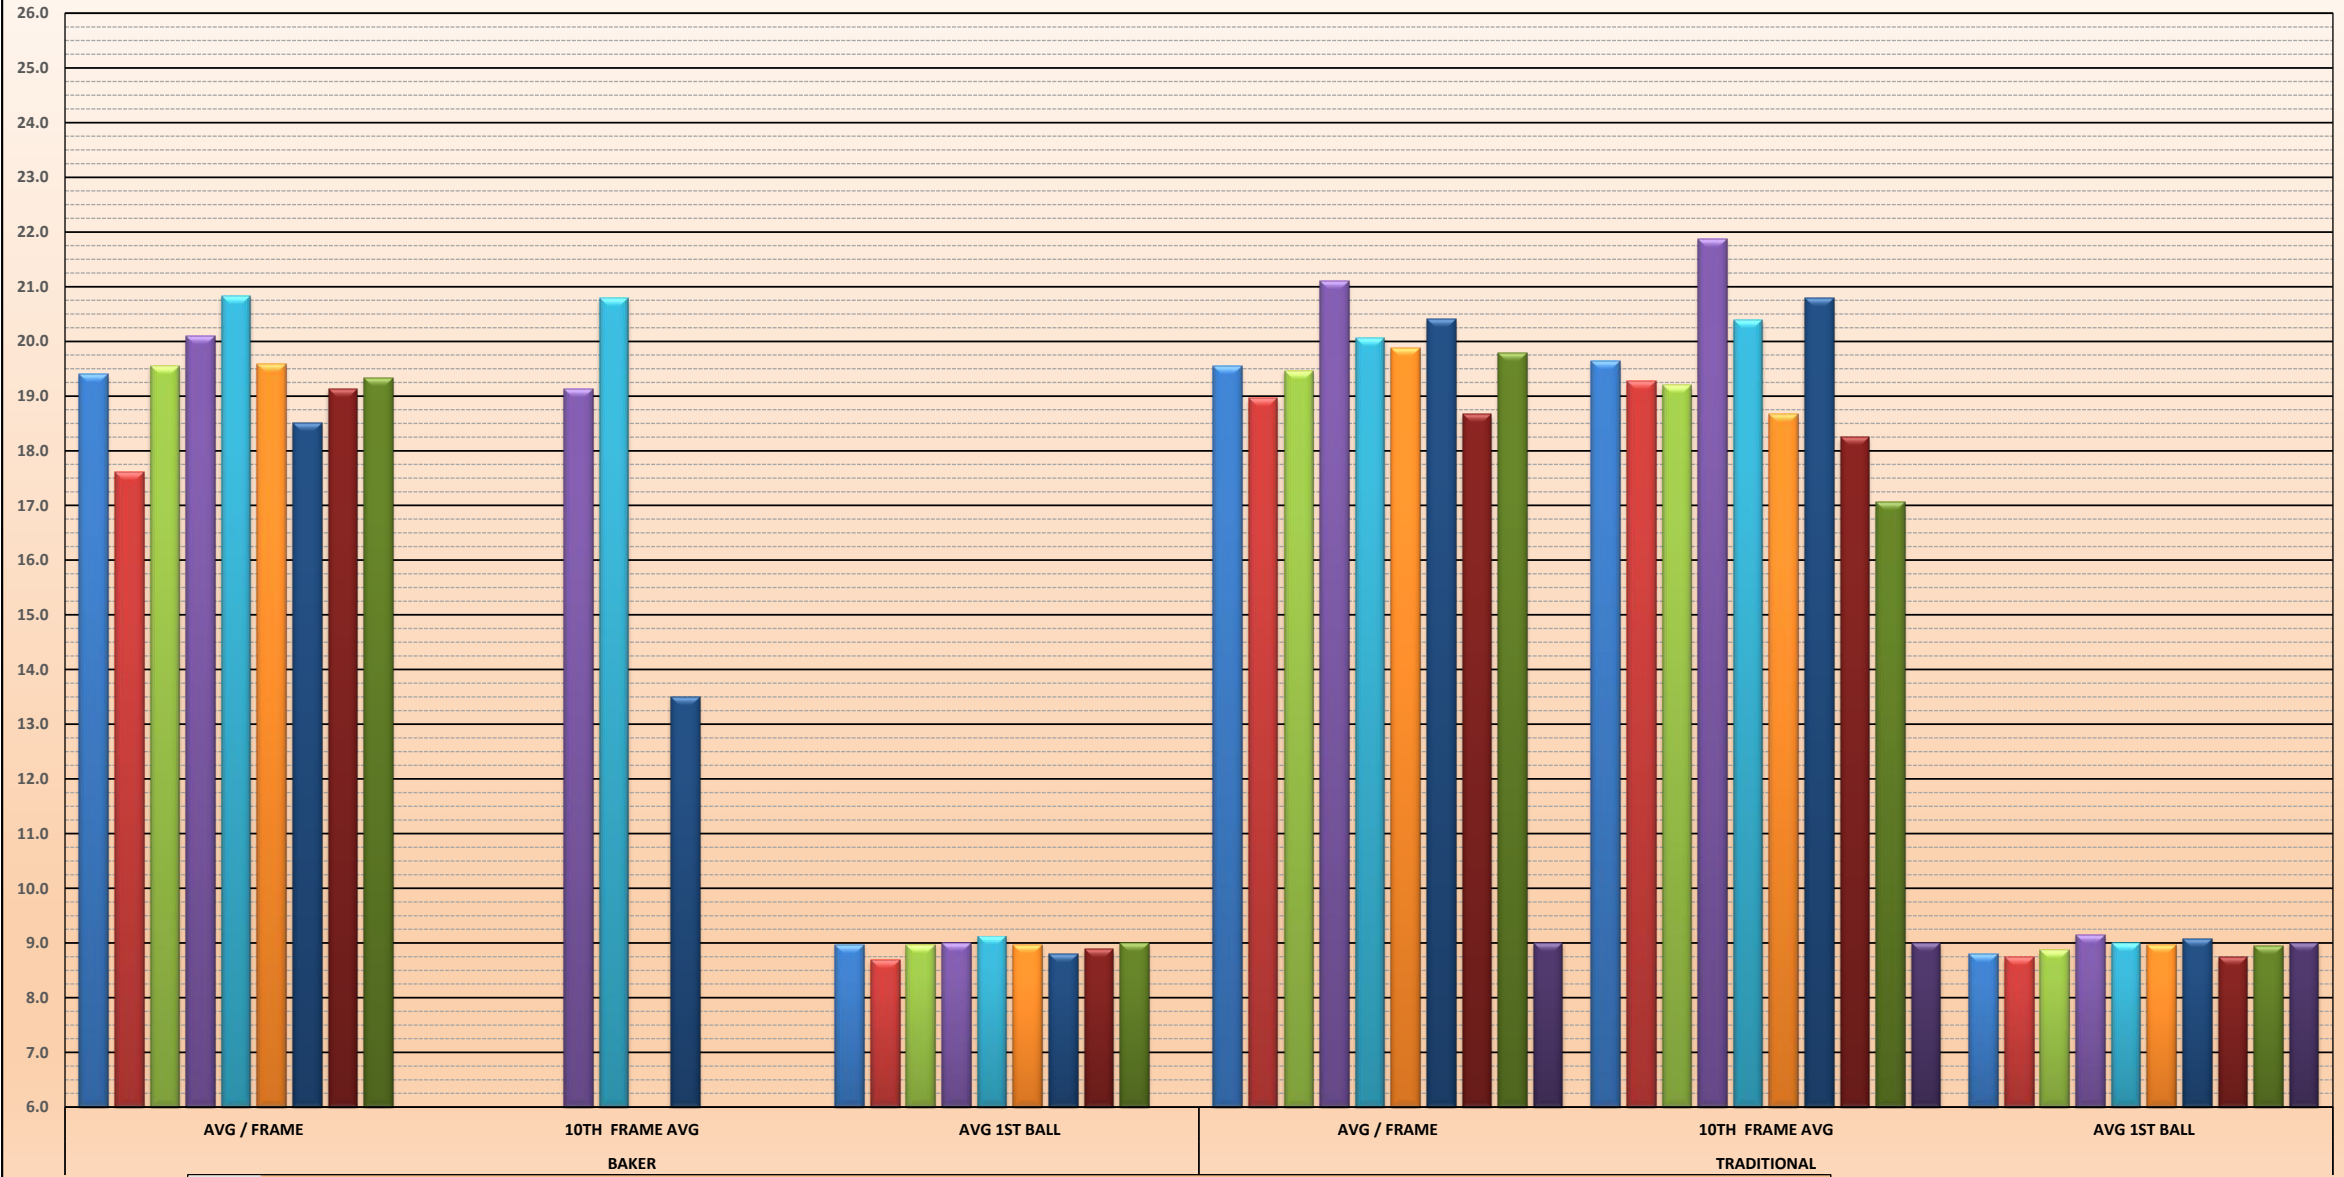

division Event

AVG / FRAME 10TH FRAME AVG AVG 1ST BALL

VANDERBILT UNIVERSITY PERFORMANCE AVERAGES - SELECT CATEGORIES BY FORMAT BY BOWLERS 2017-18 SEASON YTD

Bowler

- Adel Wahner
- Emily Rigney
- Jordan Newham
- Kristin Quah
- Maria Bulanova
- Samantha GAINOR
- Katie Stark
- Kelsey Abrahamsen
- Bryanna Leyen
- Ariana Perez

FORMAT Values