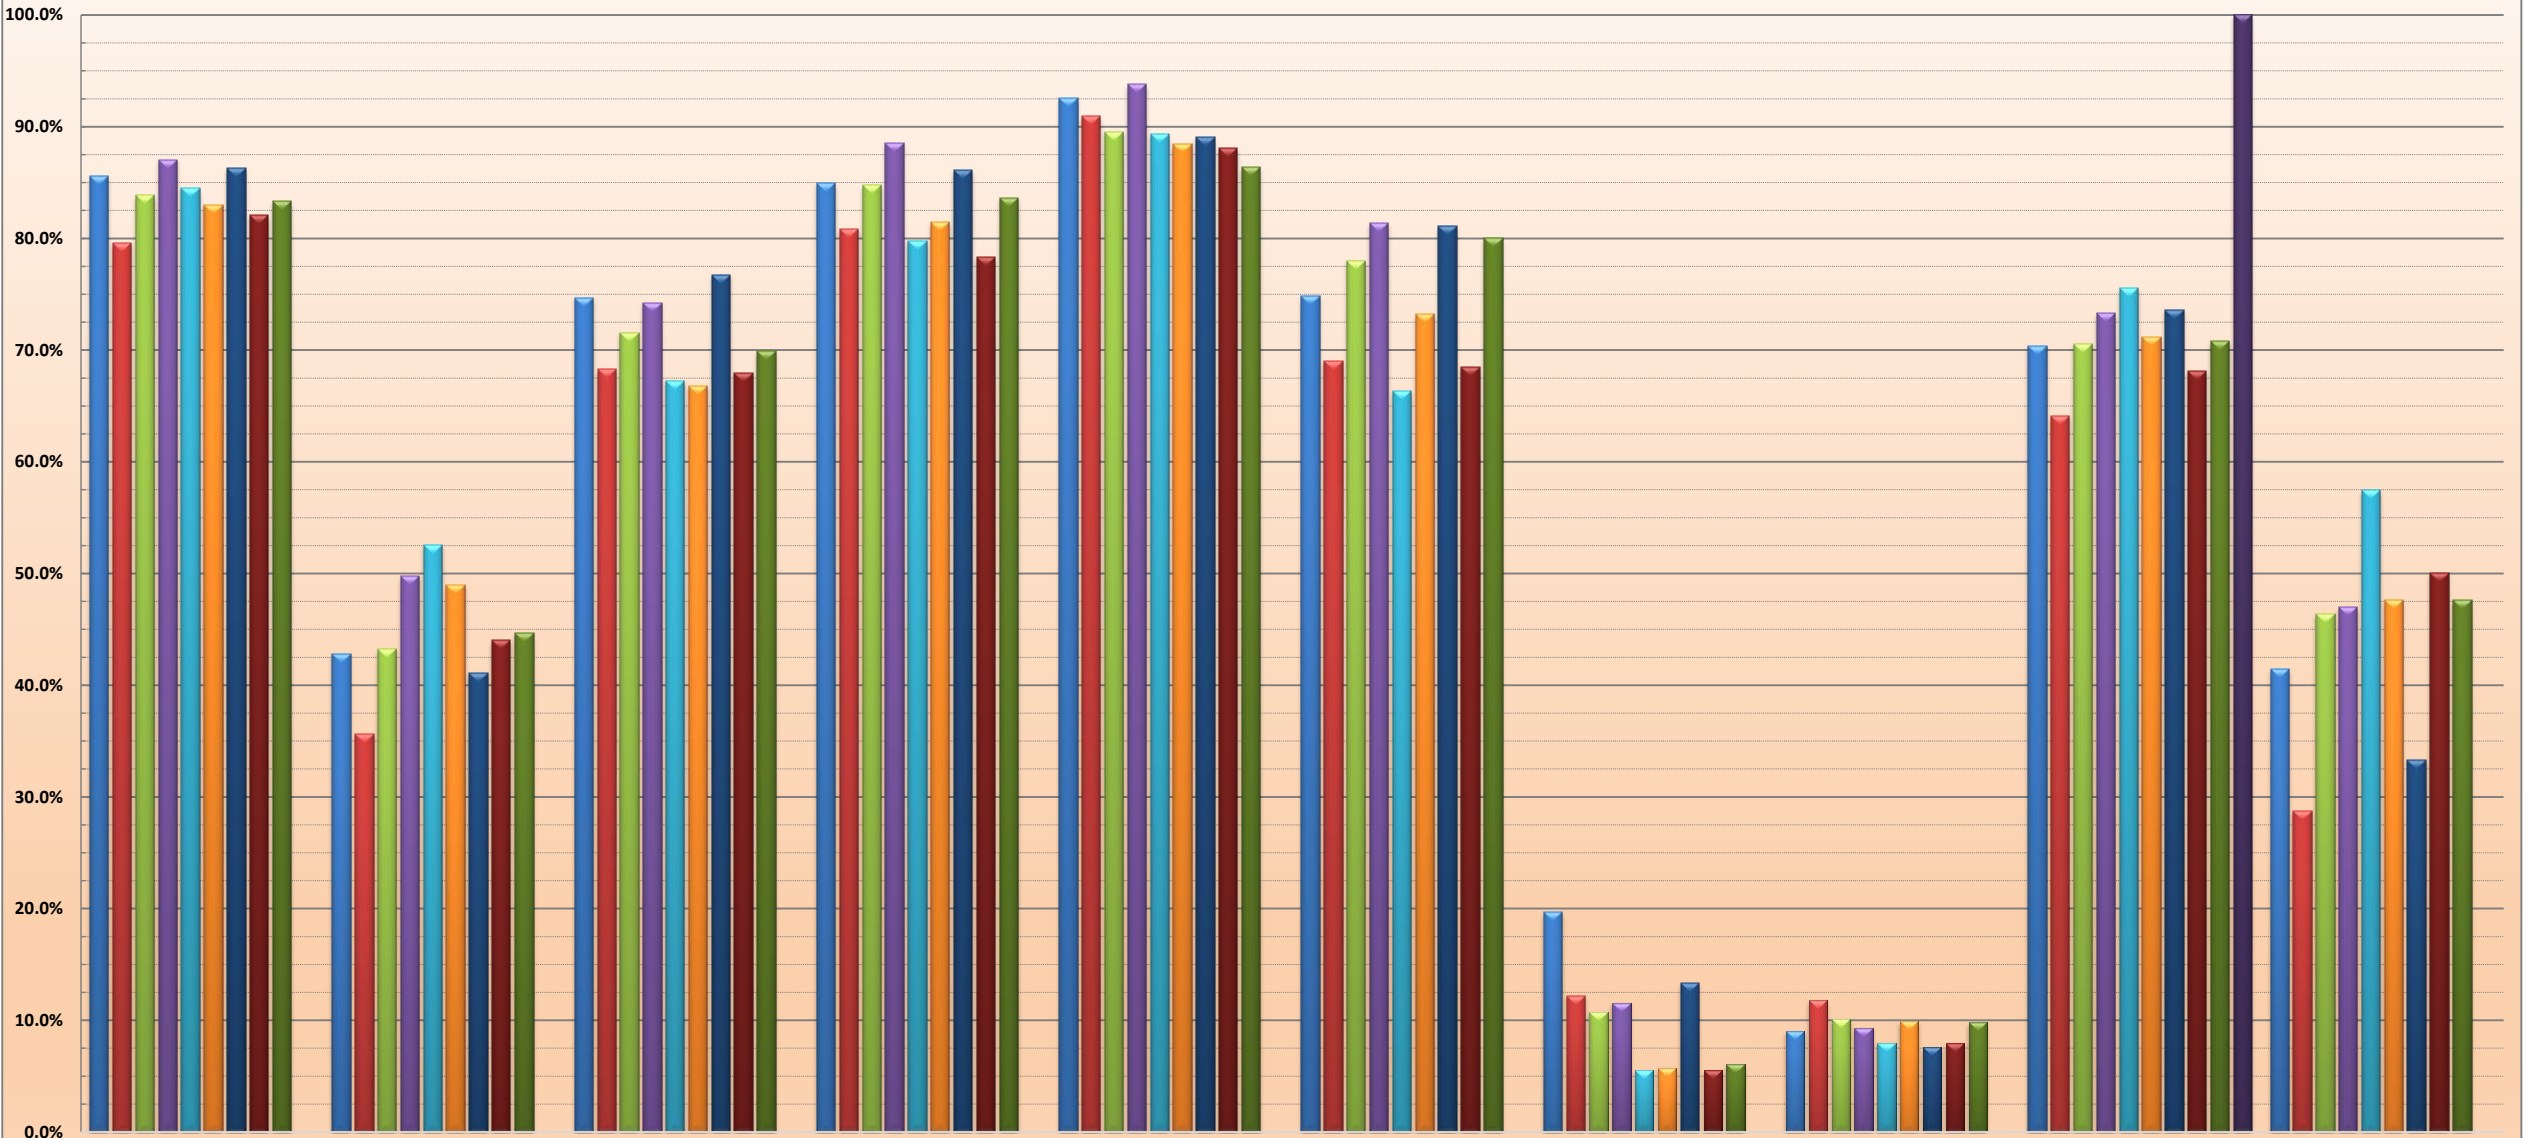

division Event FORMAT

VANDERBILT UNIVERSITY
PERFORMANCE PERCENTAGES - SELECT STATISTICAL CATEGORIES - ALL FORMATS
2017-2018 SEASON YTD

Values

Bowler

- Adel Wahner
- Emily Rigney
- Jordan Newham
- Kristin Quah
- Maria Bulanova
- Samantha GAINOR
- Katie Stark
- Kelsey Abrahamsen
- Bryanna Leyen
- Ariana Perez