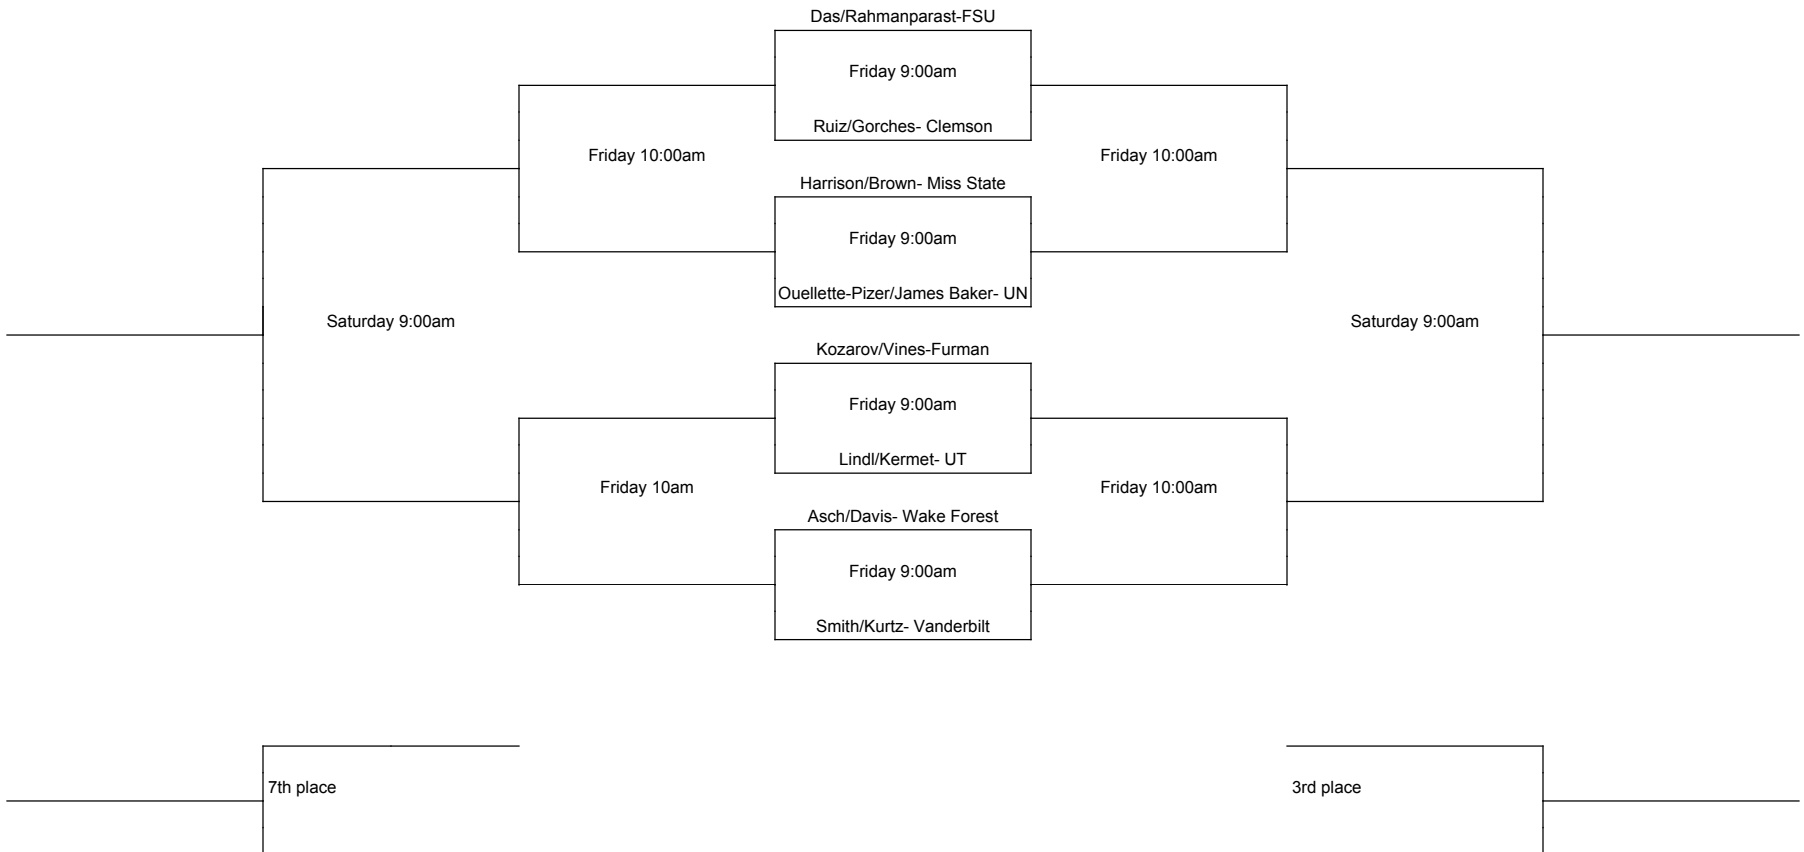

Friday 12:30 pm

Courtney Meredith- Wake Forest

Ally Miller- Krasilnikov- Clemson

Friday 11:30 am

Daniela Schippers- FSU

Luis Fernandez- Wake Forest

Friday 11:30 am

Caroline Kelly- Miss State

Payton Robinette- Vanderbilt

Friday 11:30 am

Bye

Furman Fall Classic September 23-25, 2016
Doubles Flight 1

Furman Fall Classic September 23-25, 2016
Doubles Flight 2

Furman Fall Classic September 23-25, 2016
 Doubles Flight 3