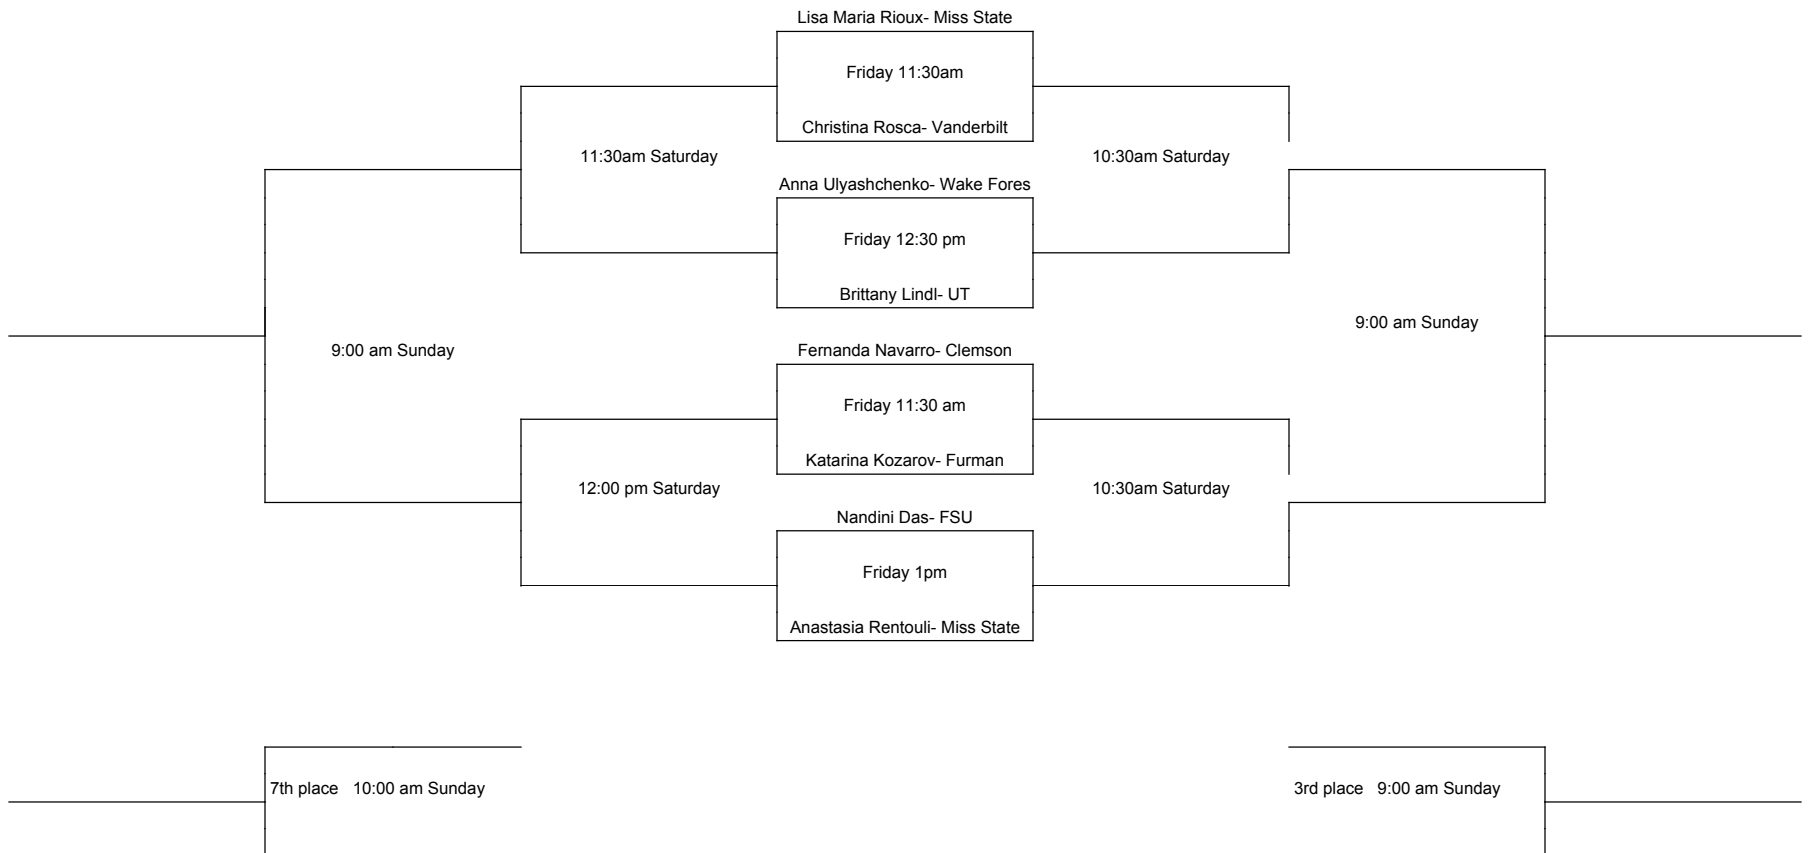

Furman Fall Classic September 23-25, 2016

Singles Flight 1

Furman Fall Classic September 23-25, 2016
Singles Flight 2

Furman Fall Classic September 23-25, 2016
Singles Flight 3

Furman Fall Classic September 23-25, 2016
Singles Flight 4

Furman Fall Classic September 23-25, 2016
Singles Flight 5

Furman Fall Classic September 23-25, 2016

Singles Flight 6

Round 1

Karlee Bryde- Furman

Friday 11:30am

Jenny Moinard- Clemson

Hannah Ferrett- Furman

Friday 12:30 pm

Courtney Meredith- Wake Forest

Ally Miller- Krasilnikov- Clemson

Friday 11:30 am

Daniela Schippers- FSU

Luis Fernandez- Wake Forest

Friday 11:30 am

Caroline Kelly- Miss State

Payton Robinette- Vanderbilt

Friday 11:30 am

Bye

Furman Fall Classic September 23-25, 2016
Doubles Flight 1

Furman Fall Classic September 23-25, 2016
Doubles Flight 2

Furman Fall Classic September 23-25, 2016
 Doubles Flight 3