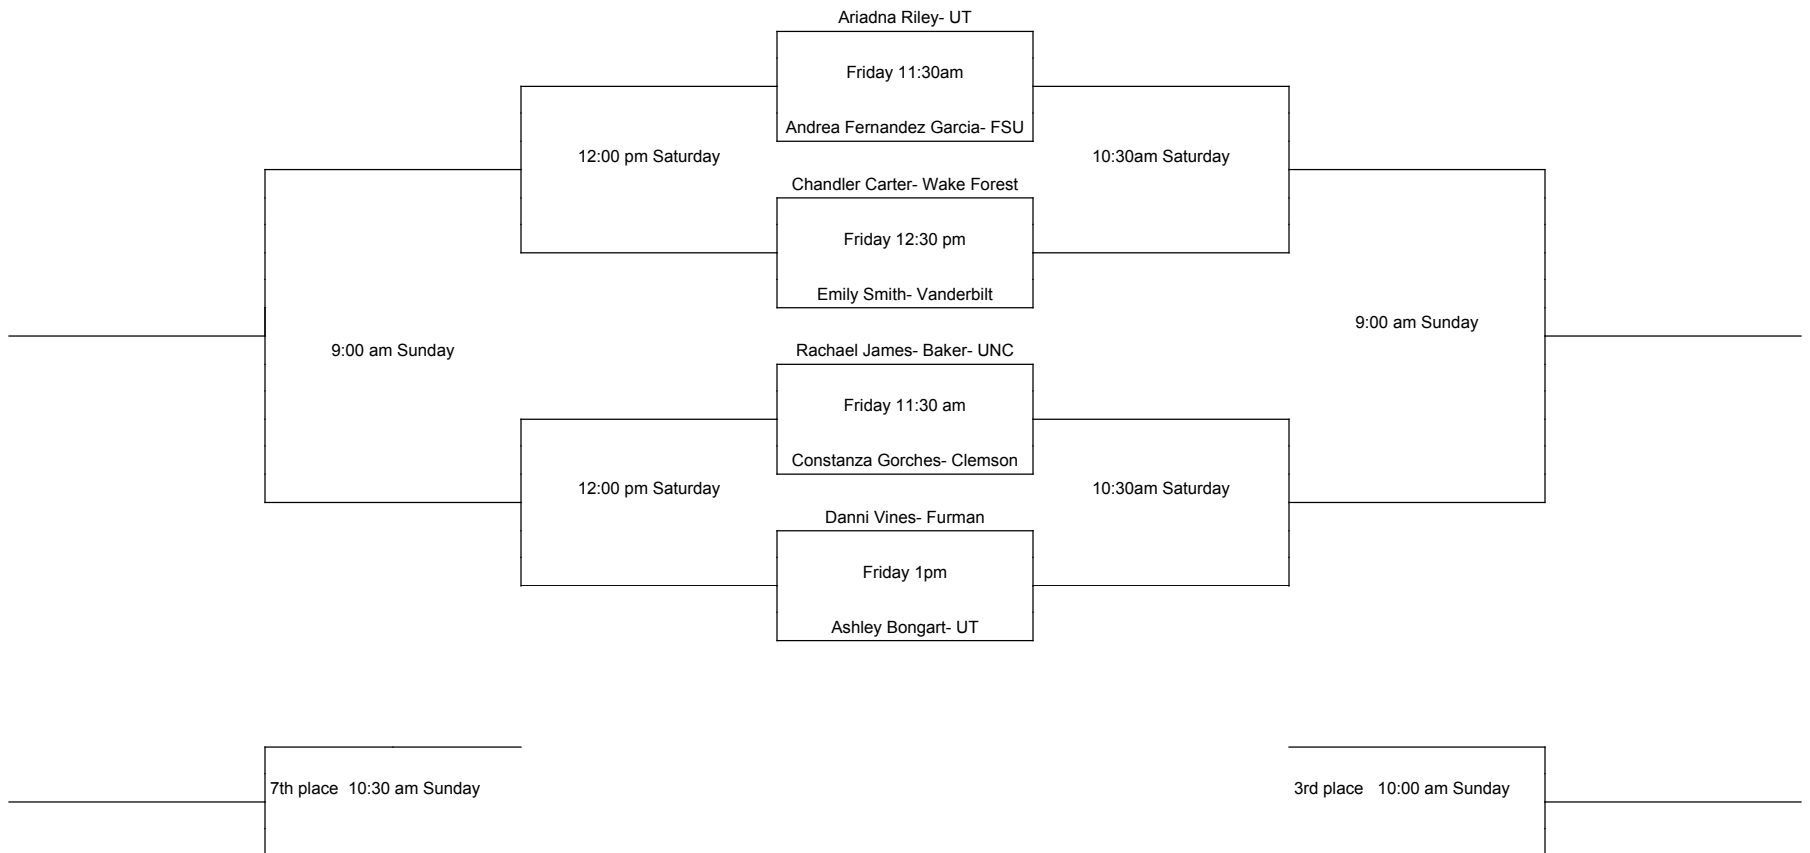

Furman Fall Classic September 23-25, 2016

Singles Flight 1

Furman Fall Classic September 23-25, 2016
Singles Flight 2

Furman Fall Classic September 23-25, 2016
Singles Flight 3

Furman Fall Classic September 23-25, 2016
Singles Flight 4

Friday 12:30 pm

Courtney Meredith- Wake Forest

Ally Miller- Krasilnikov- Clemson

Friday 11:30 am

Daniela Schippers- FSU

Luis Fernandez- Wake Forest

Friday 11:30 am

Caroline Kelly- Miss State

Payton Robinette- Vanderbilt

Friday 11:30 am

Bye

Furman Fall Classic September 23-25, 2016
Doubles Flight 1

Furman Fall Classic September 23-25, 2016
Doubles Flight 2

Furman Fall Classic September 23-25, 2016
 Doubles Flight 3