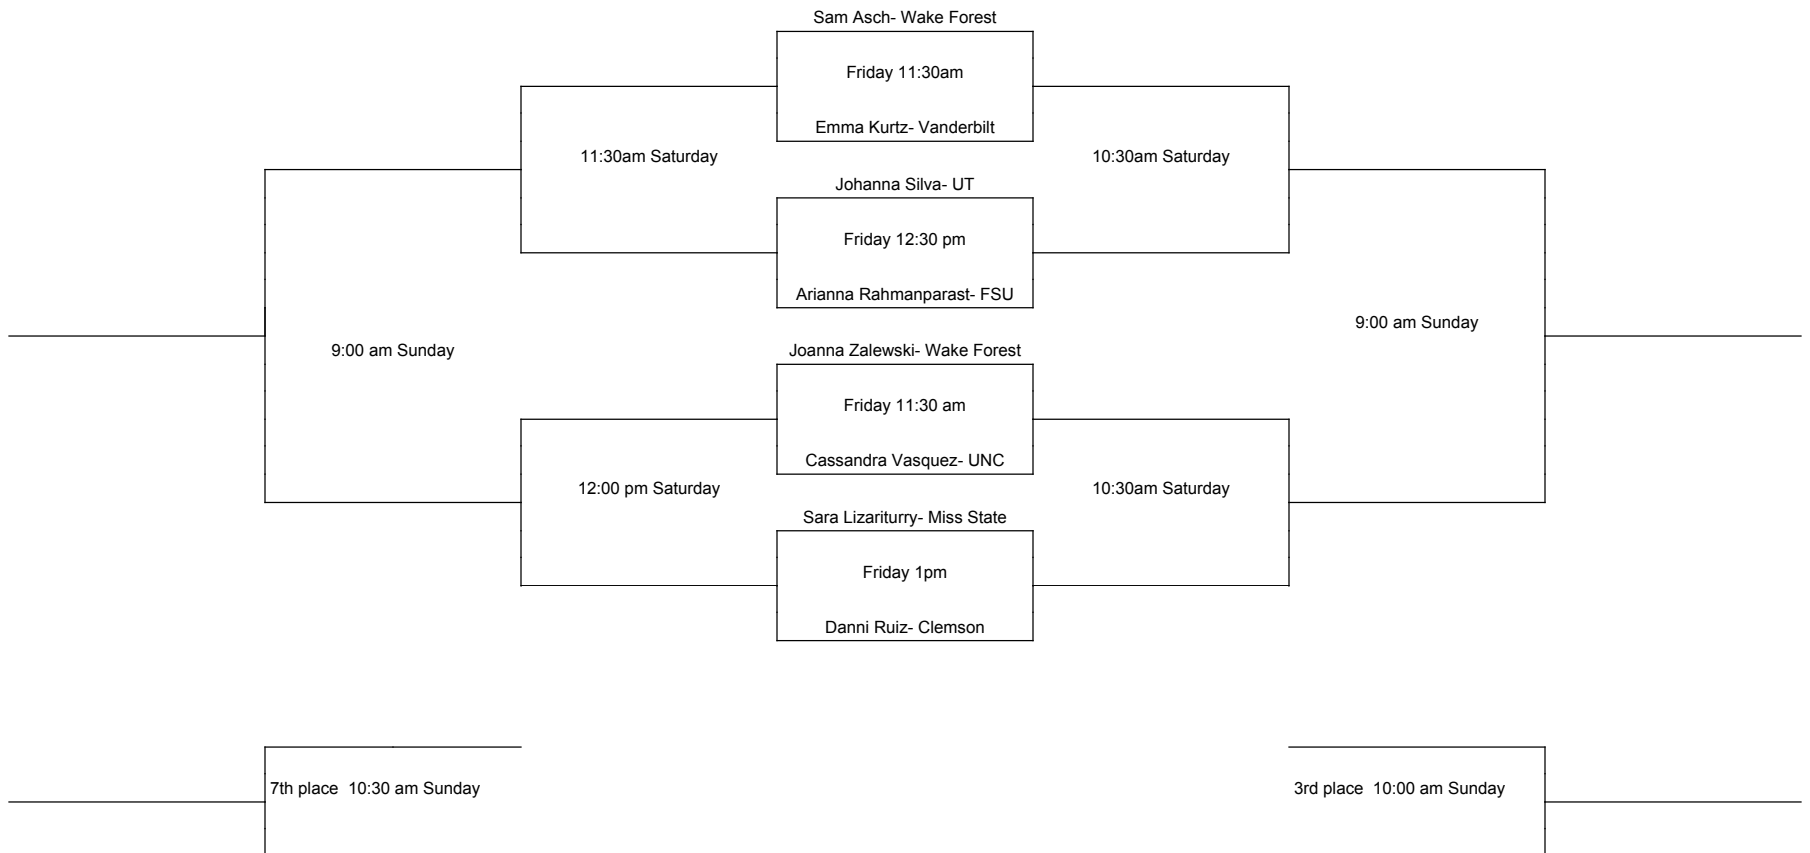

Furman Fall Classic September 23-25, 2016
Singles Flight 5