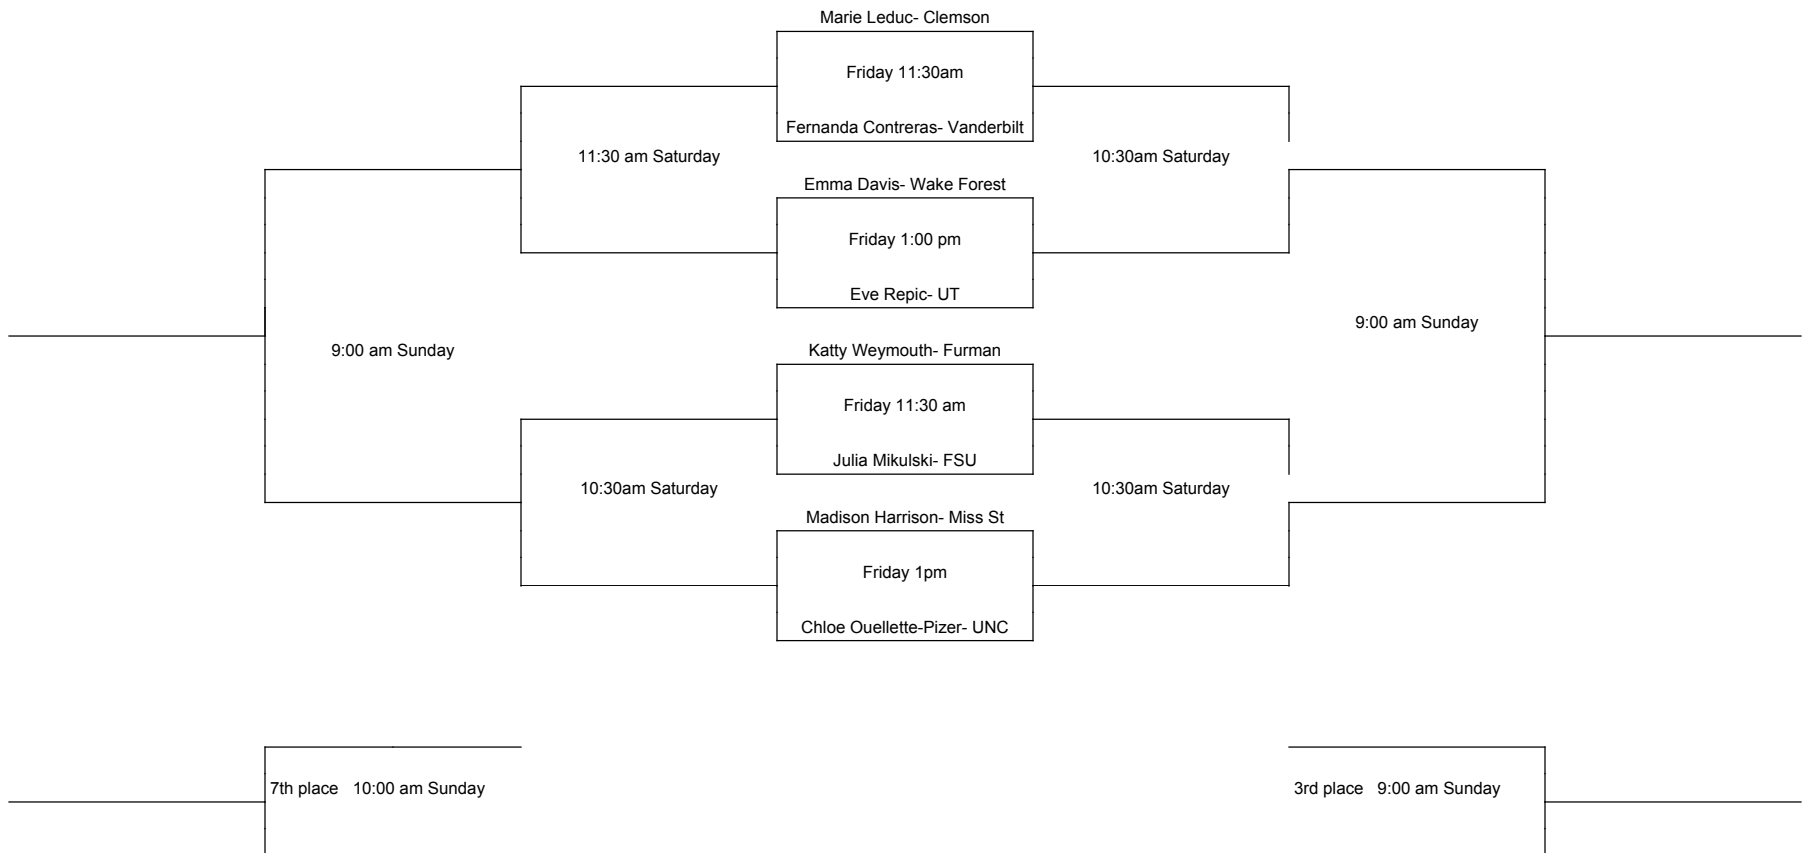

Furman Fall Classic September 23-25, 2016

Singles Flight 1

Furman Fall Classic September 23-25, 2016
Singles Flight 2

Furman Fall Classic September 23-25, 2016
Singles Flight 3

Furman Fall Classic September 23-25, 2016
Singles Flight 4

Friday 12:30 pm

Courtney Meredith- Wake Forest

Ally Miller- Krasilnikov- Clemson

Friday 11:30 am

Daniela Schippers- FSU

Luis Fernandez- Wake Forest

Friday 11:30 am

Caroline Kelly- Miss State

Payton Robinette- Vanderbilt

Friday 11:30 am

Bye

Furman Fall Classic September 23-25, 2016
Doubles Flight 1

Furman Fall Classic September 23-25, 2016
Doubles Flight 2

Furman Fall Classic September 23-25, 2016
 Doubles Flight 3