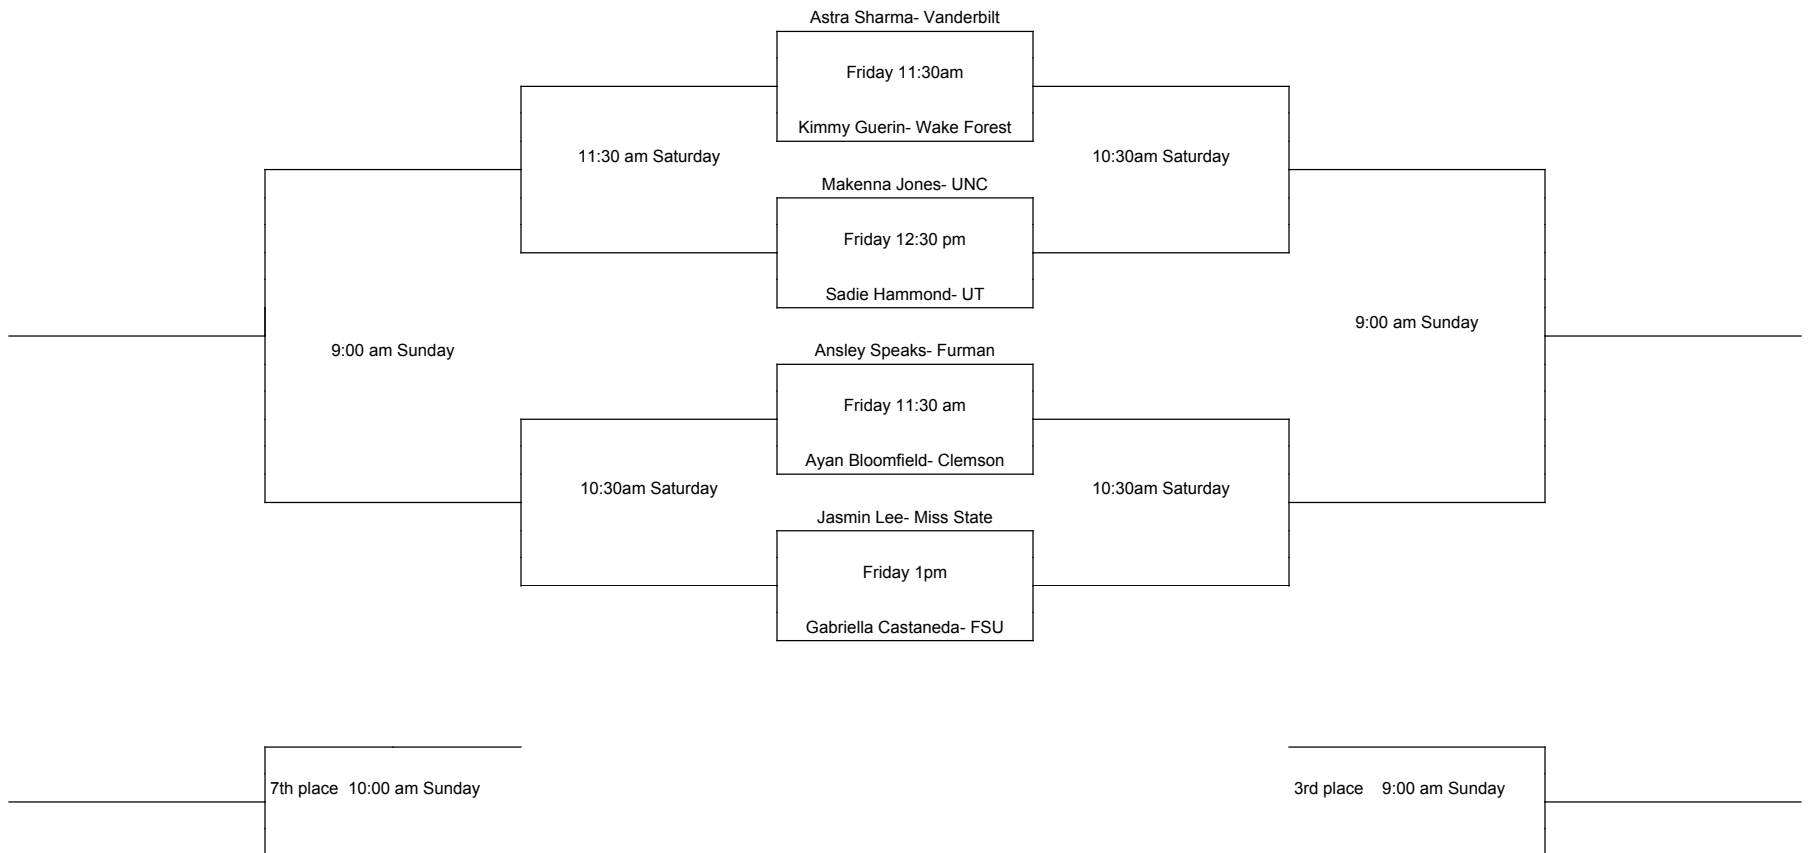

Furman Fall Classic September 23-25, 2016

Singles Flight 1

Furman Fall Classic September 23-25, 2016
Singles Flight 2

Furman Fall Classic September 23-25, 2016
Singles Flight 3

Furman Fall Classic September 23-25, 2016
Singles Flight 4

Friday 12:30 pm

Courtney Meredith- Wake Forest

Ally Miller- Krasilnikov- Clemson

Friday 11:30 am

Daniela Schippers- FSU

Luis Fernandez- Wake Forest

Friday 11:30 am

Caroline Kelly- Miss State

Payton Robinette- Vanderbilt

Friday 11:30 am

Bye

Furman Fall Classic September 23-25, 2016
Doubles Flight 1

Furman Fall Classic September 23-25, 2016
Doubles Flight 2

Furman Fall Classic September 23-25, 2016
 Doubles Flight 3