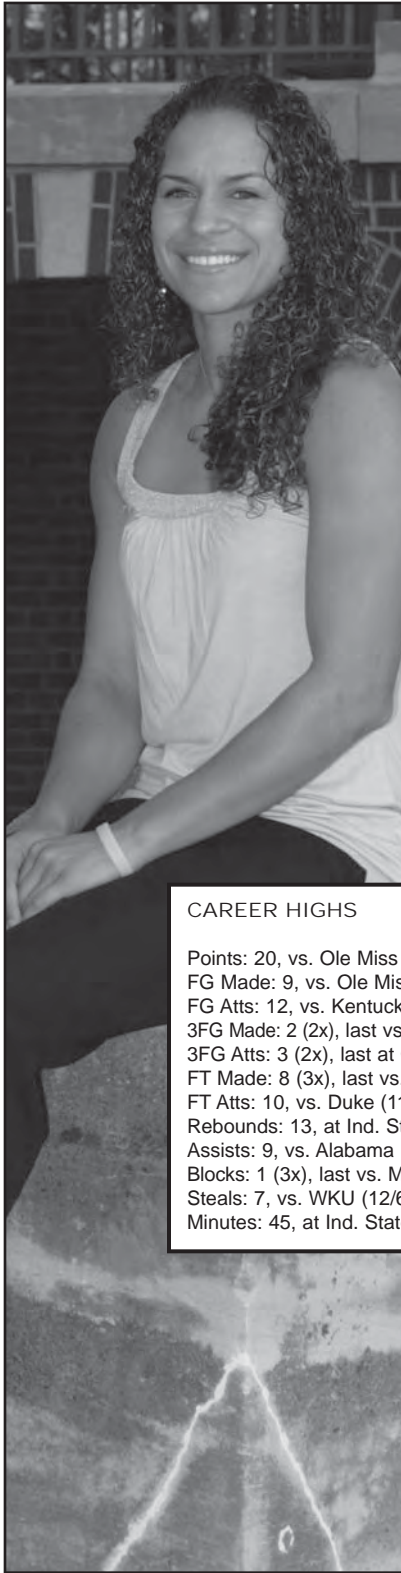

Jennifer Risper

Junior • Guard
5-9 • Moreno Valley, Calif.

2

All-SEC Candidate

2007-08 Notes: Ranks in the SEC's Top 20 in rebounding (19th), assists (T-14th), steals (1st) and free-throw percentage (fifth)... 15 points, eight boards and three steals to spark second-half rally against Kentucky... Had 13 points (including 7-of-8 FTs) and eight boards at Gerogia... Six points, 10 boards, five steals in 39 minutes against Florida... Career-high 20 points against Ole Miss also featured her second double-double (10 rebs)... 13 points, seven boards and four steals to open SEC season with win over Miss. State... Came away with multiple steals in VU's first 14 games of the season before being statistically shutout at Princeton... Did have a season-high seven assists against the Tigers in non-conference finale... 16 points against Old Dominion included two three-pointers and 4-of-5 from the charity stripe... Scored 13 points on 5-of-5 shooting against Lipscomb... Scored in double-figures for the sixth time this season against Colorado (10 points)... Career-high seven steals in win over Western Kentucky... Tied her then-career-high with 12 points... Earned all-tournament honors at the 2007 Contra Costa Times in Berkeley, Calif.... Nine points and team-high nine rebounds at No. 12 California... Tied a career-high with 12 points against St. Mary's... Against No. 10 Duke, made eight free throws for the third time in four games... Also contributed three assists and a team-high three steals... Named an all-tournament selection following the 2007 Vanderbilt Thanksgiving Tournament... Team-high seven rebounds and five steals in championship game win over Iowa State... Went 8-of-8 from the free throw line against Belmont to score in double-figures for the third consecutive game... Knocked down a career-high 8-of-9 free throws in road win at Clemson to score in double-figures in back-to-back games for the first time in her career... Contributed the first double-double of her career at Indiana State, with career highs in points (12) and rebounds (13)... Also had a personal-best six steals in that game while playing the entire 45 minutes... Averaged seven points, six rebounds and 2.5 steals in the Commodores' first two homes wins of the season over Furman and UAB... Vanderbilt's representative on the 2007-08 SEC Women's Basketball Good Works Team.

2007-08 Game-by-Game Statistics