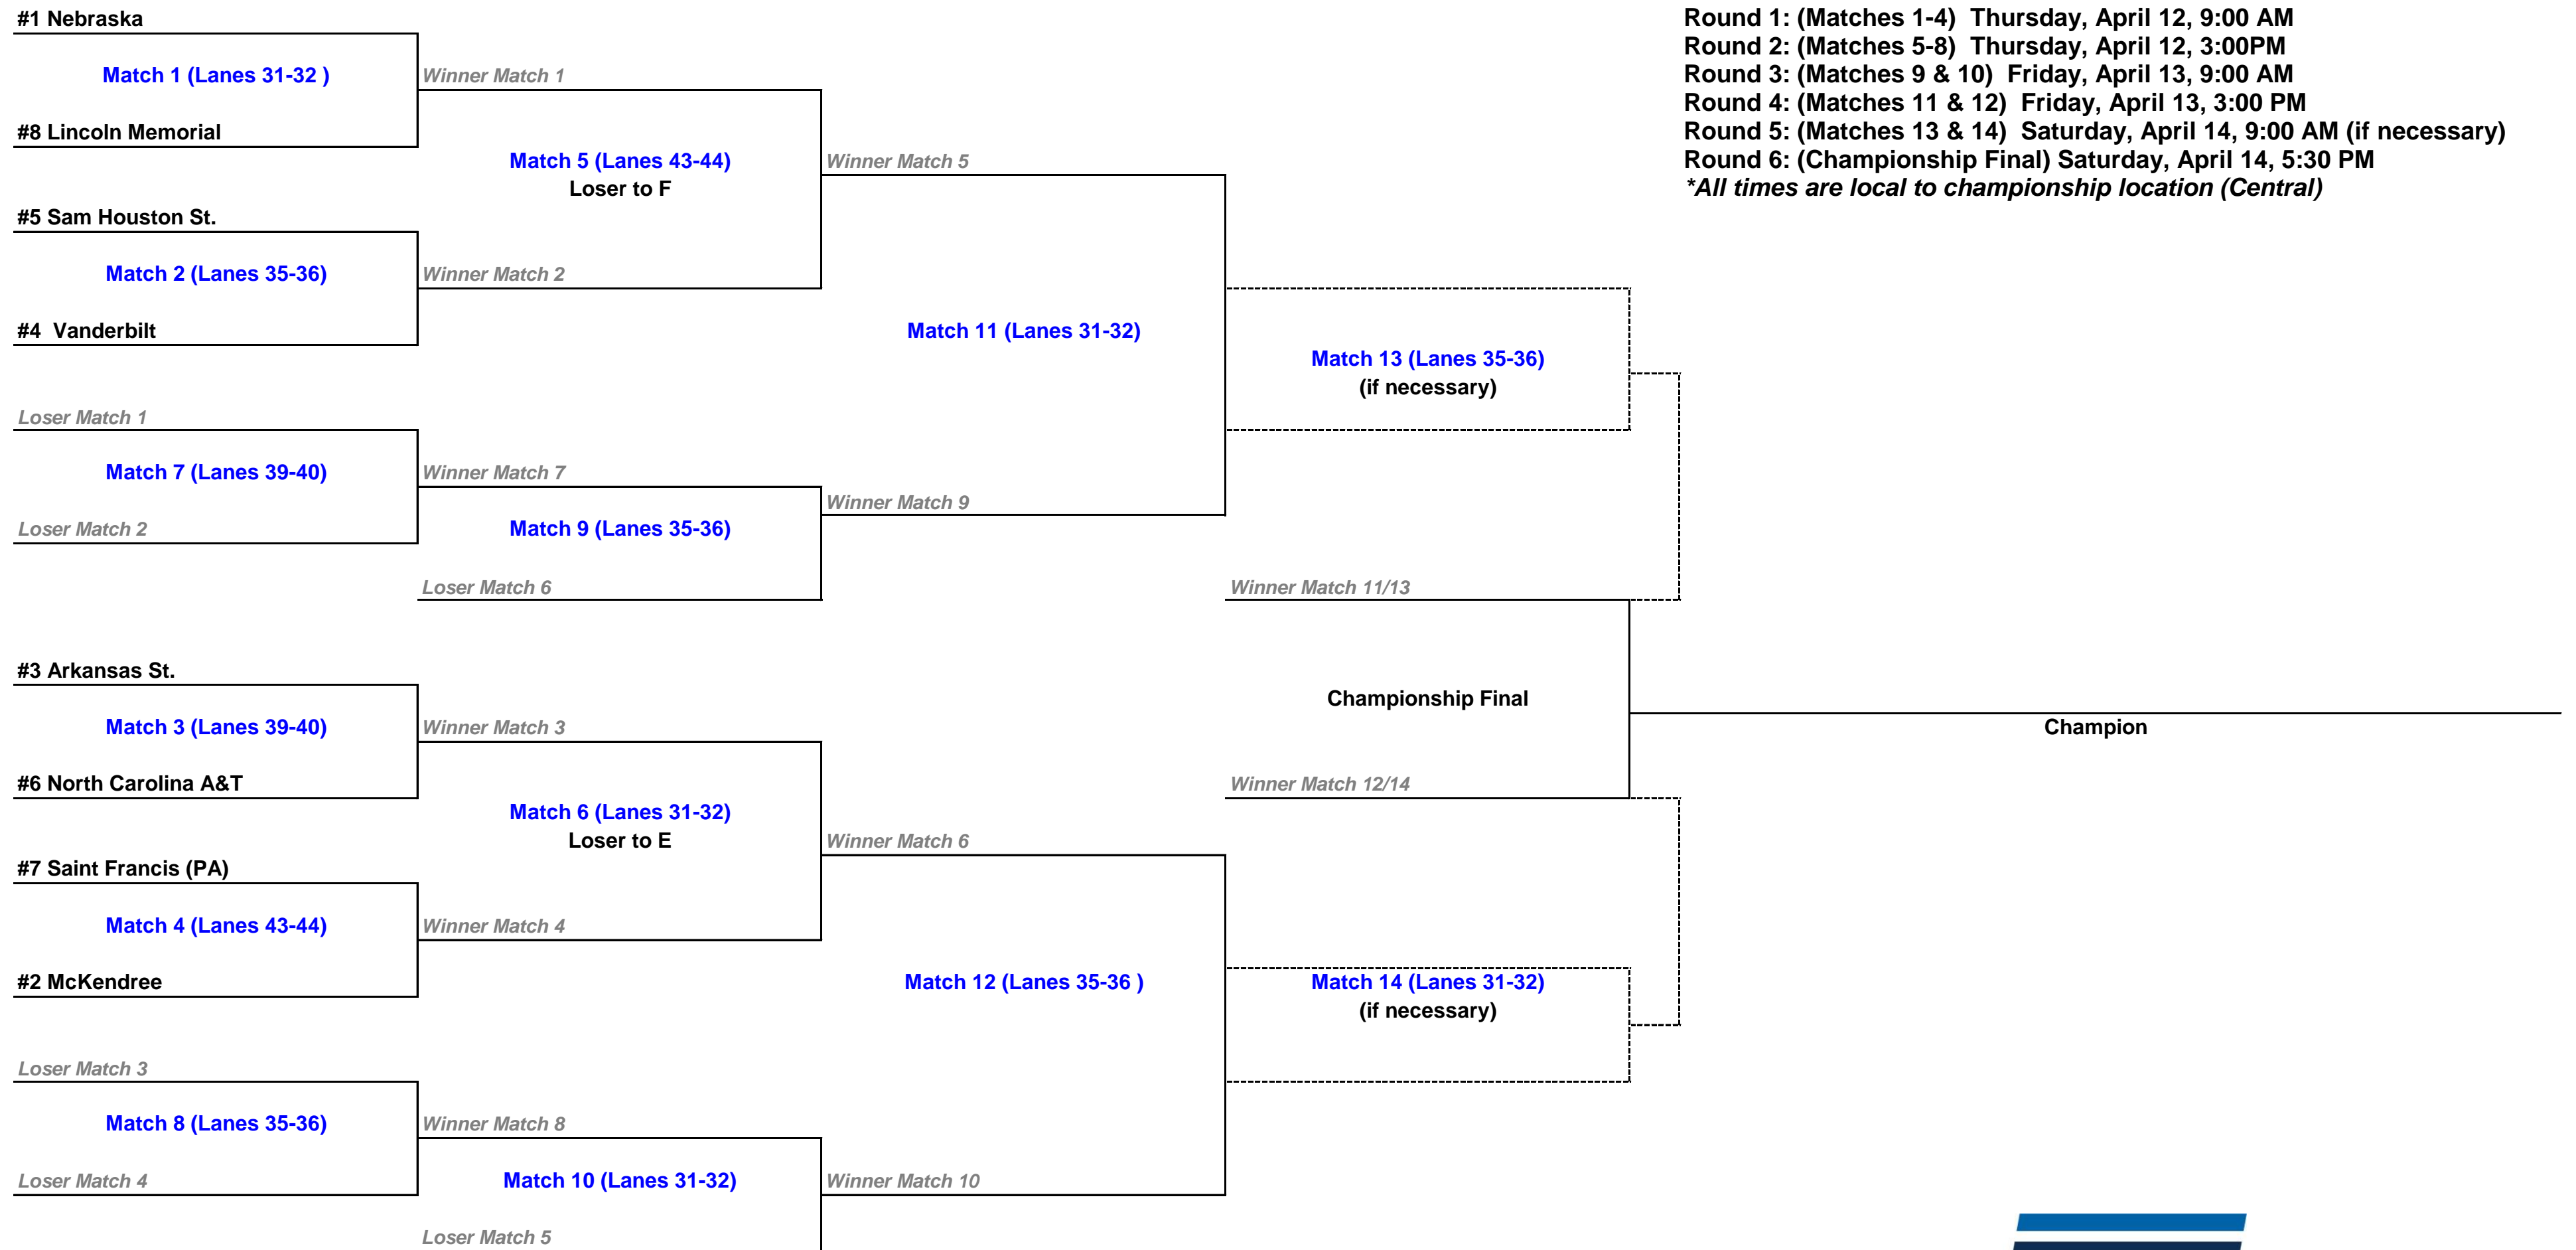

2018 NATIONAL COLLEGIATE WOMEN'S BOWLING CHAMPIONSHIP

Round 1: (Matches 1-4) Thursday, April 12, 9:00 AM
 Round 2: (Matches 5-8) Thursday, April 12, 3:00PM
 Round 3: (Matches 9 & 10) Friday, April 13, 9:00 AM
 Round 4: (Matches 11 & 12) Friday, April 13, 3:00 PM
 Round 5: (Matches 13 & 14) Saturday, April 14, 9:00 AM (if necessary)
 Round 6: (Championship Final) Saturday, April 14, 5:30 PM
 *All times are local to championship location (Central)

All matches times are subject to change.
 All matches will be webcast live via www.ncaa.com.
 A live broadcast of the championship finals will air on ESPNU Saturday, April 15 at a time to be determined.

- Bracket Note:**
1. If the winner of Match 9 defeats the winner of Match 5, then Match 13 is necessary.
 2. If the winner of Match 10 defeats the winner of Match 6, then Match 14 is necessary.

*Note: The NCAA Women's Bowling Committee reserves the right to revise the schedule (i.e., match times) when necessary.
 © 2018 National Collegiate Athletic Association. No commercial use without the NCAA's written permission.
 The NCAA opposes all forms of sports wagering.