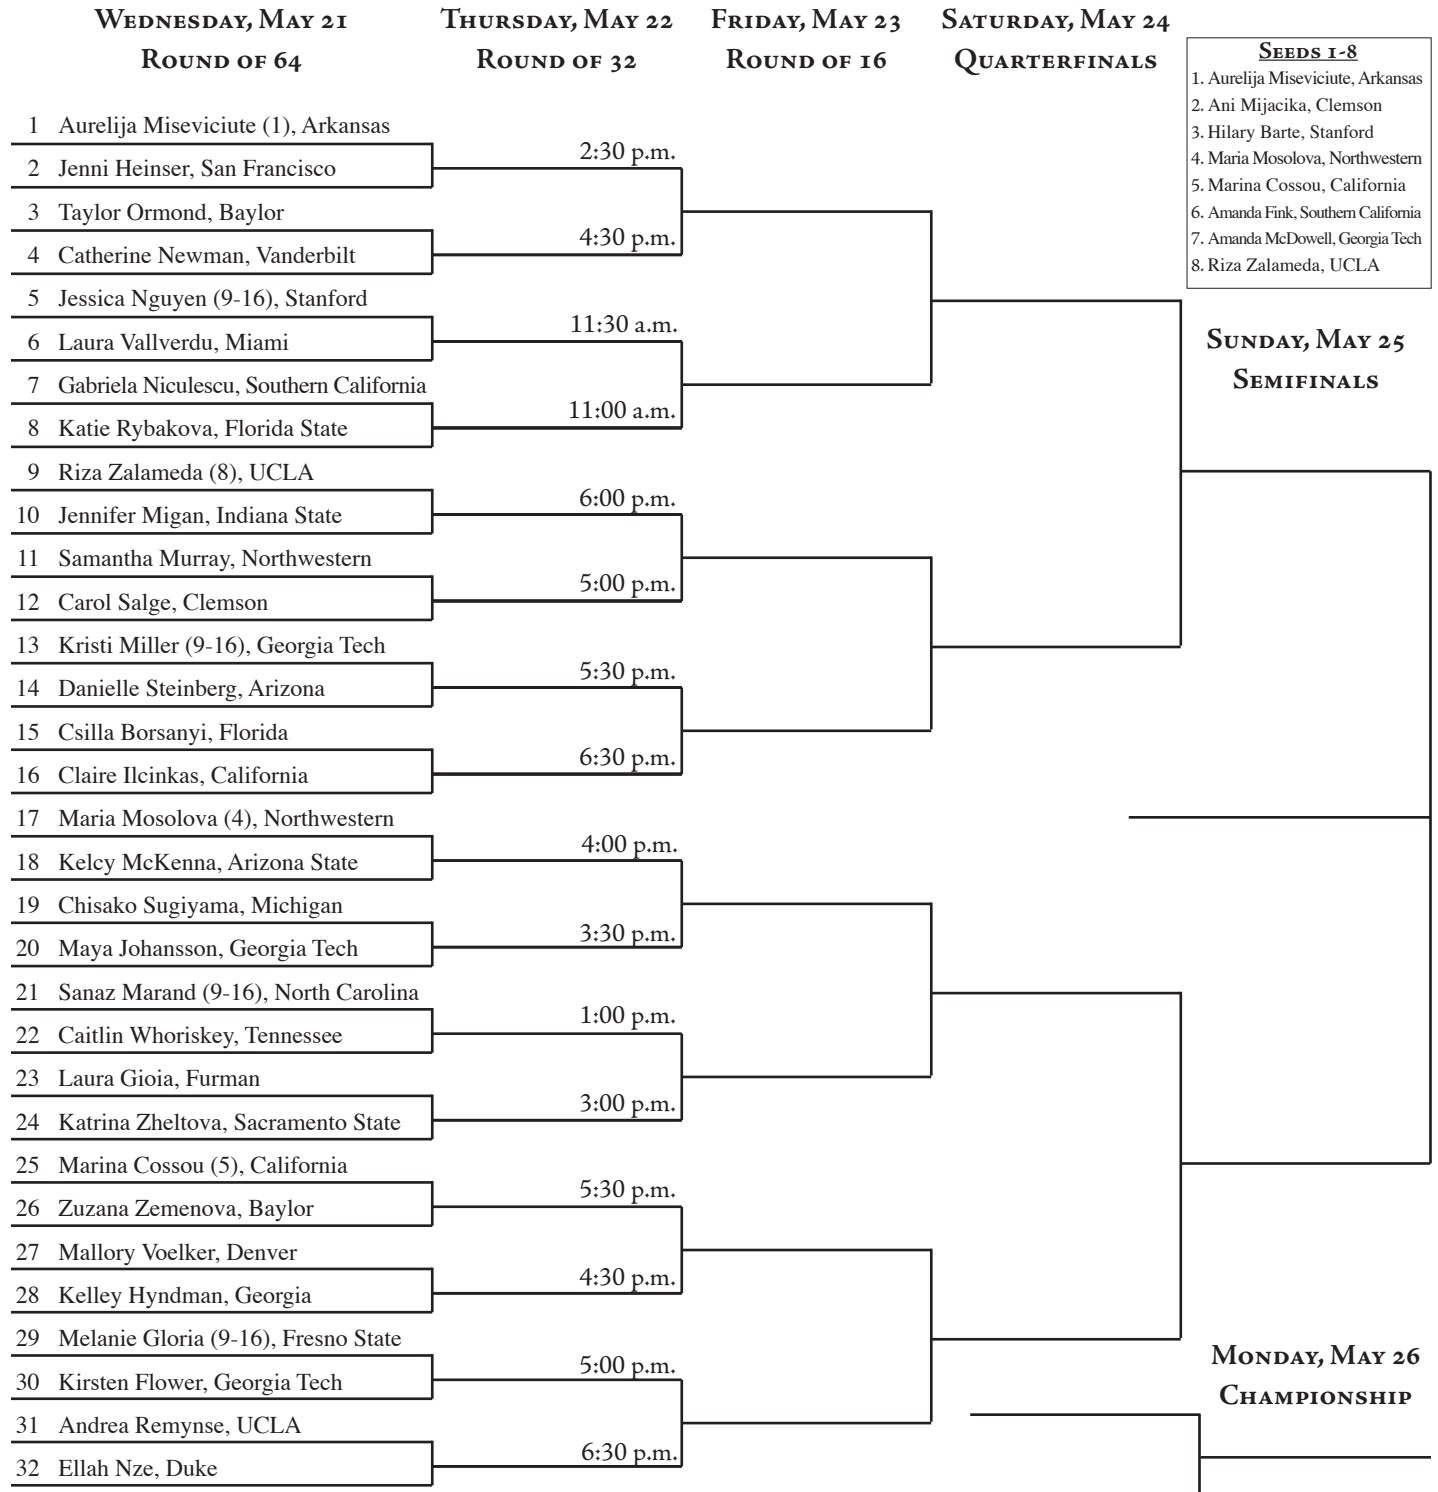

SINGLES - UPPER HALF

1. **SEEDS 1-8**
1. Aurelija Miseviciute, Arkansas
  2. Ani Mijacika, Clemson
  3. Hilary Barte, Stanford
  4. Maria Mosolova, Northwestern
  5. Marina Cossou, California
  6. Amanda Fink, Southern California
  7. Amanda McDowell, Georgia Tech
  8. Riza Zalameda, UCLA